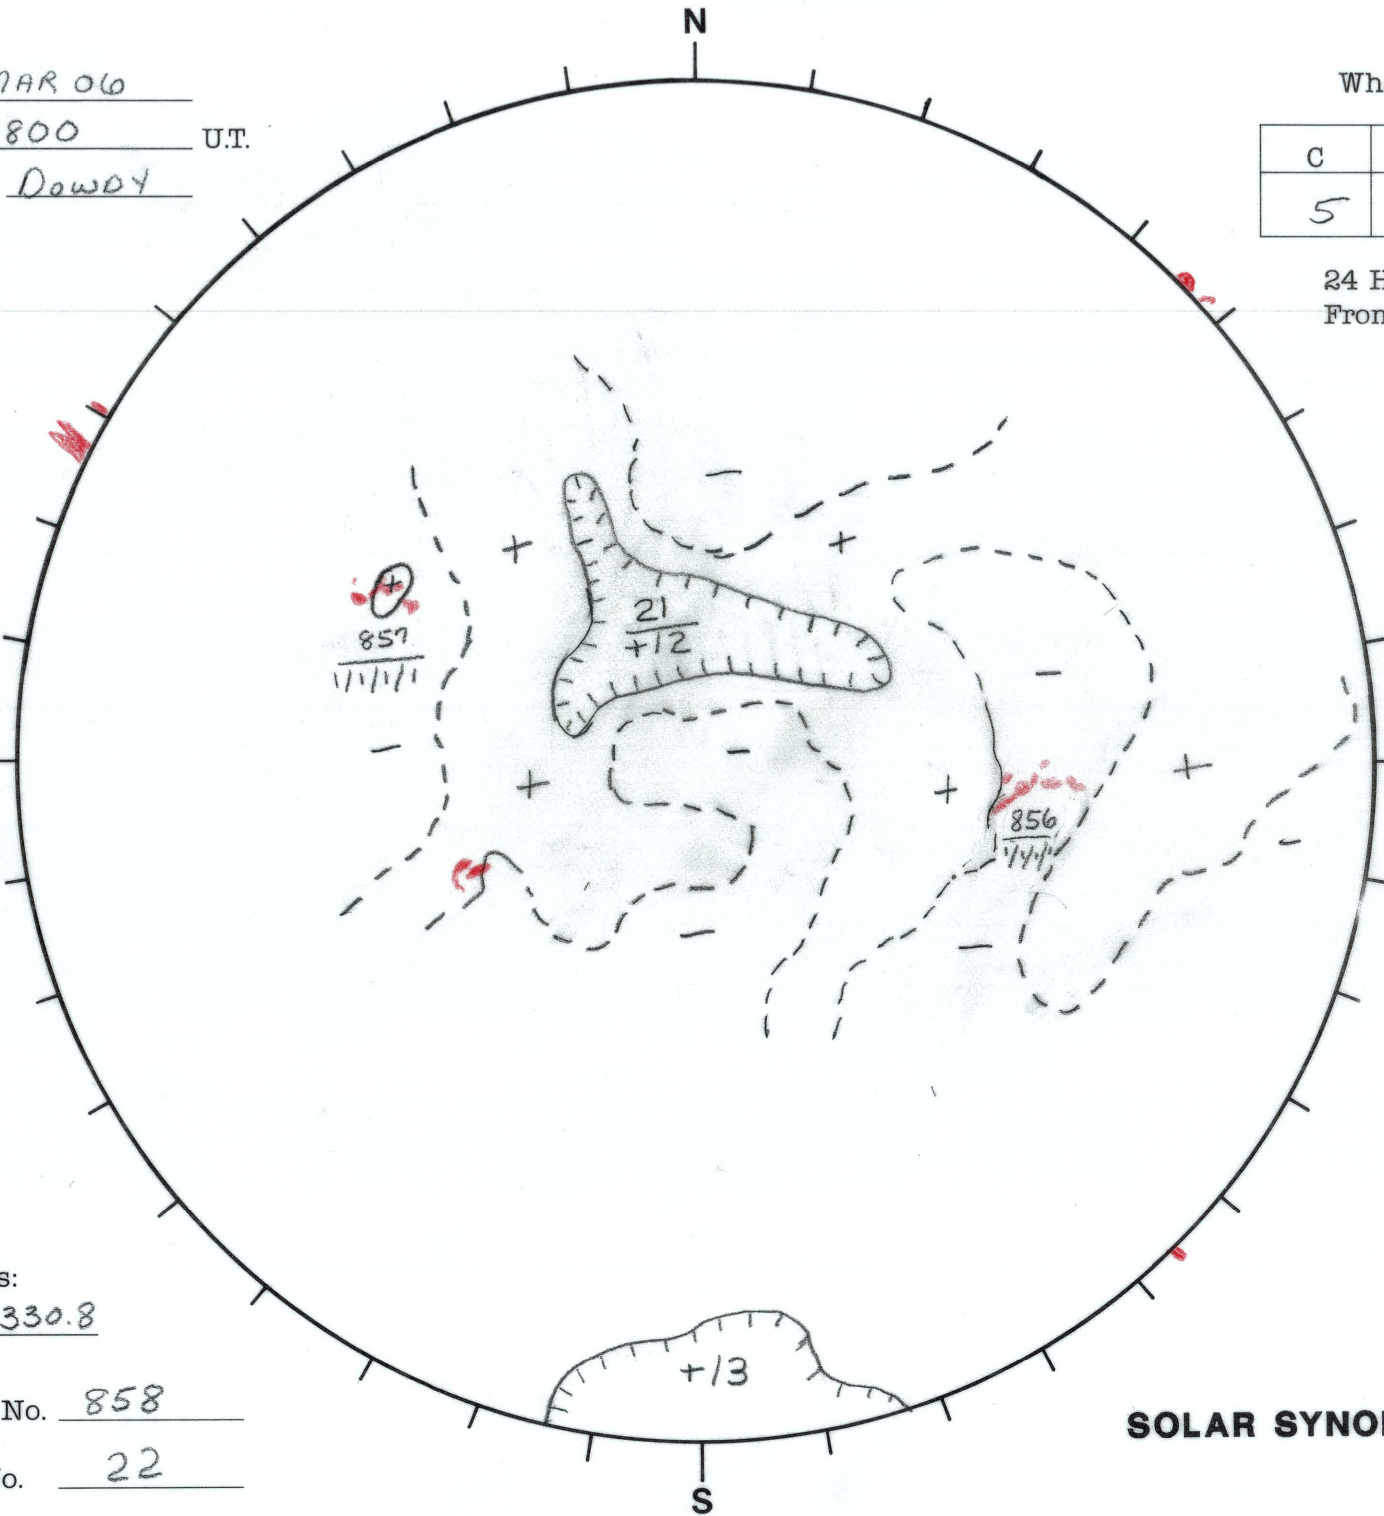

Date: 6 MAR 06  
 Time: 1800 U.T.  
 Forecaster: Dowdy

Whole Disk Forecast

C	M	X	P
5	1	1	1

24 Hour Forecast  
 From 0000 U.T. to 0000 U.T.

Date:  
 H-alpha. 1800 U.T.  
 Sunspots N/A U.T.  
 10830 N/A U.T.  
 Mag. 0534 U.T.  
 SxI 0711 U.T.

013 E

W 193

Returning  
 Carringtons:  
10.4 to 330.8

Next Rgn. No. 858

Next CH No. 22

L<sub>t</sub> 103.7  
 B<sub>t</sub> -7.3  
 P<sub>t</sub> -22.8

**SOLAR SYNOPTIC ANALYSIS**

SESC Form W18