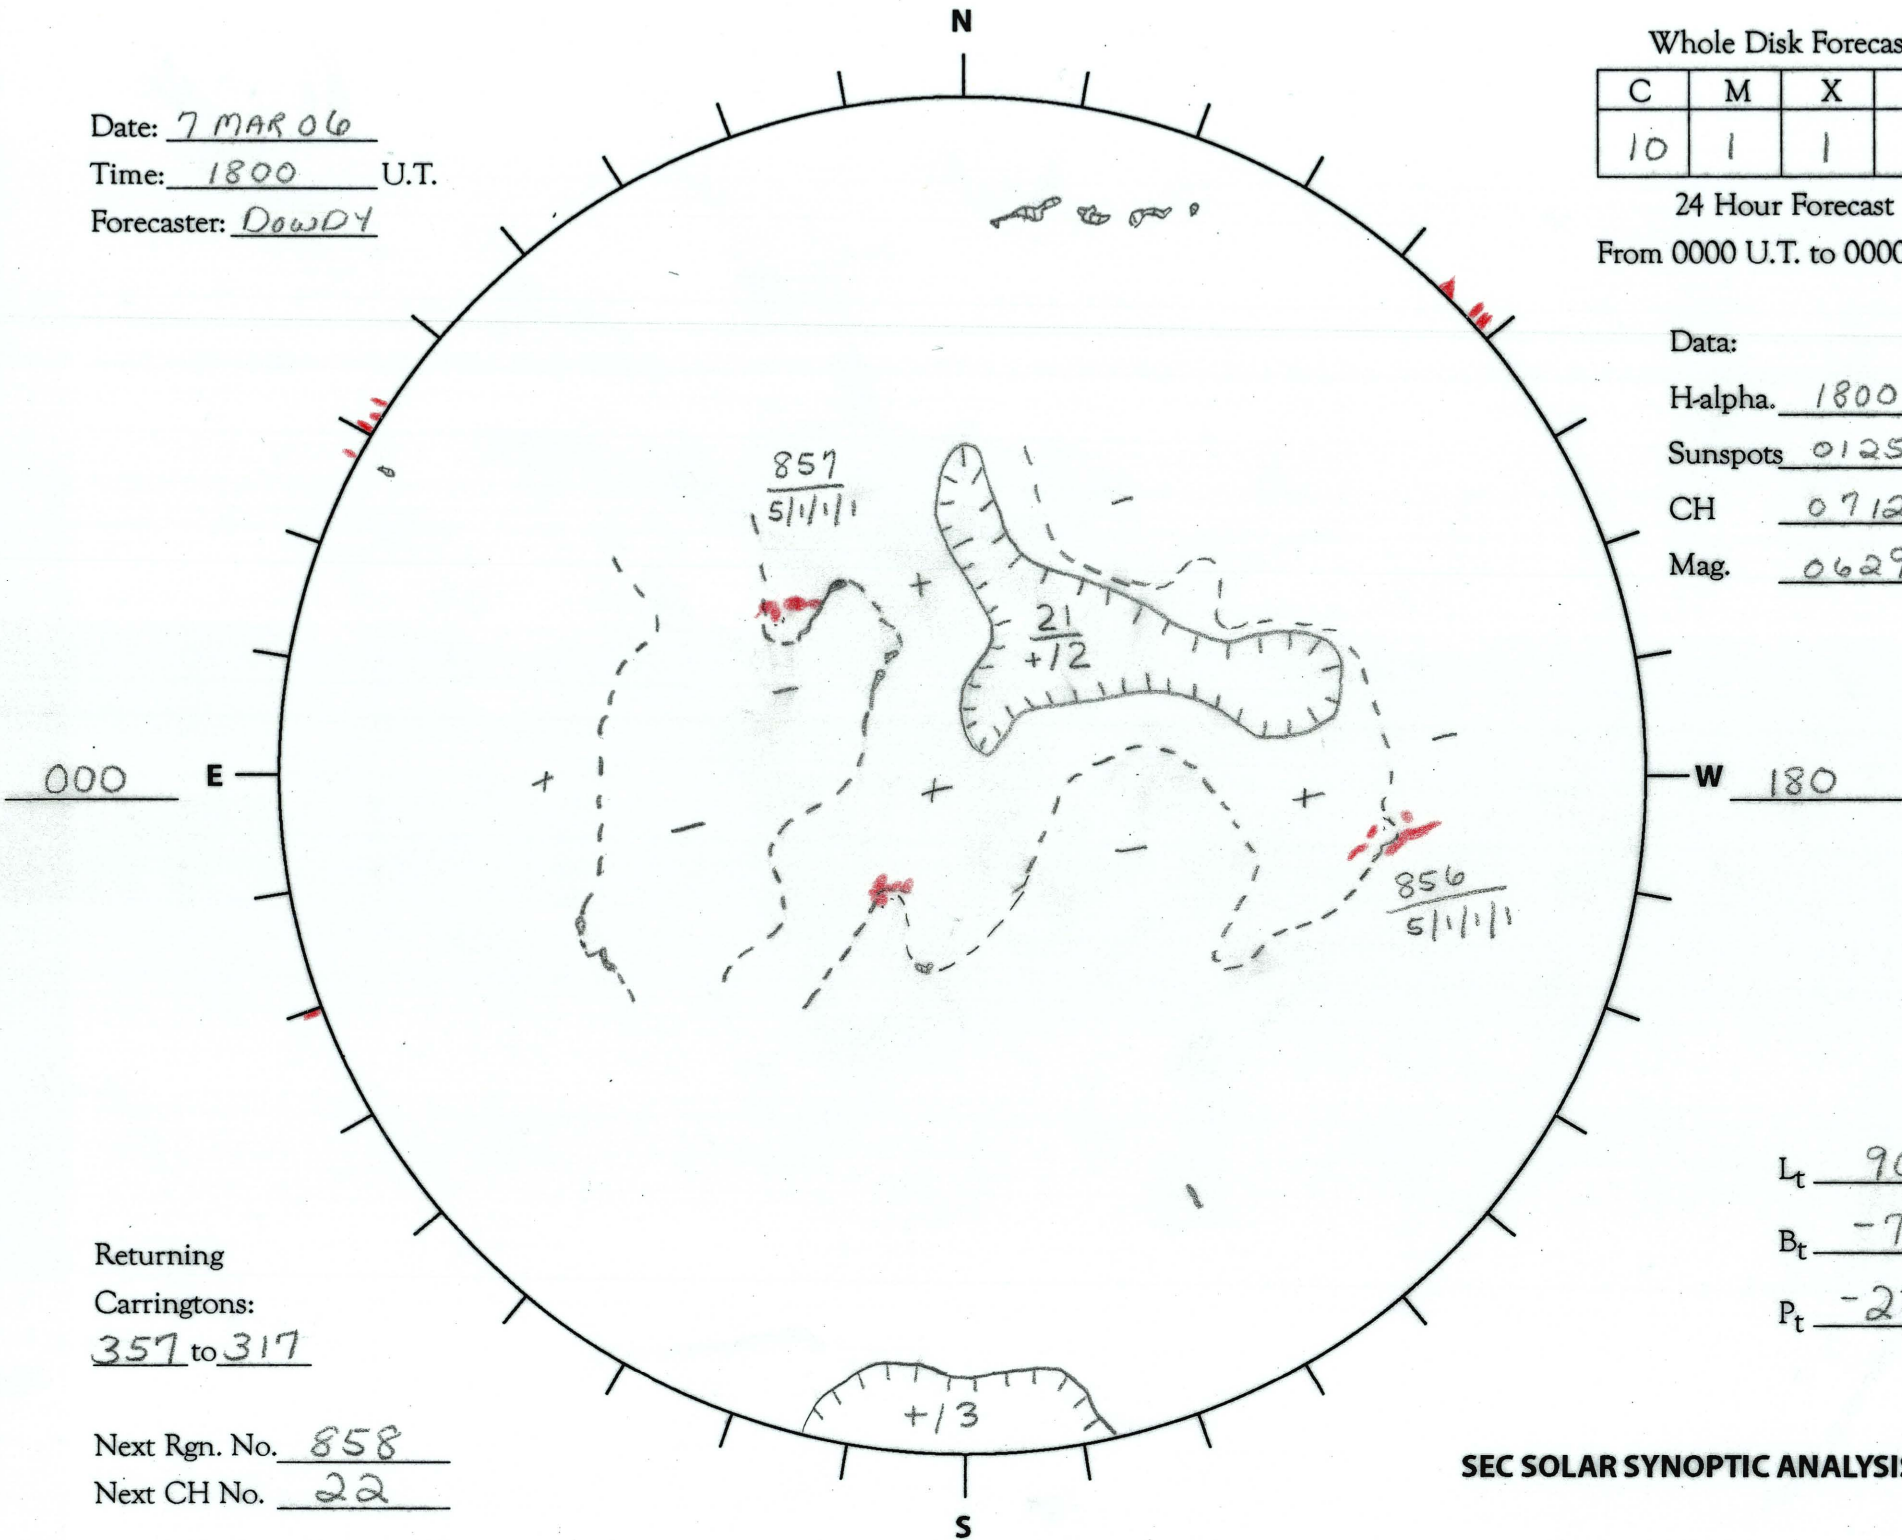

Date: 7 MAR 06
 Time: 1800 U.T.
 Forecaster: Dowdy

Whole Disk Forecast

C	M	X	P
10	1	1	1

24 Hour Forecast
 From 0000 U.T. to 0000 U.T.

Data:

H-alpha. 1800 U.T.

Sunspots 0125 U.T.

CH 0712 U.T.

Mag. 0629 U.T.

000 E

W 180

Returning
 Carringtons:
357 to 317

Next Rgn. No. 858
 Next CH No. 22

L_t 90.5

B_t -7.3

P_t -23.1