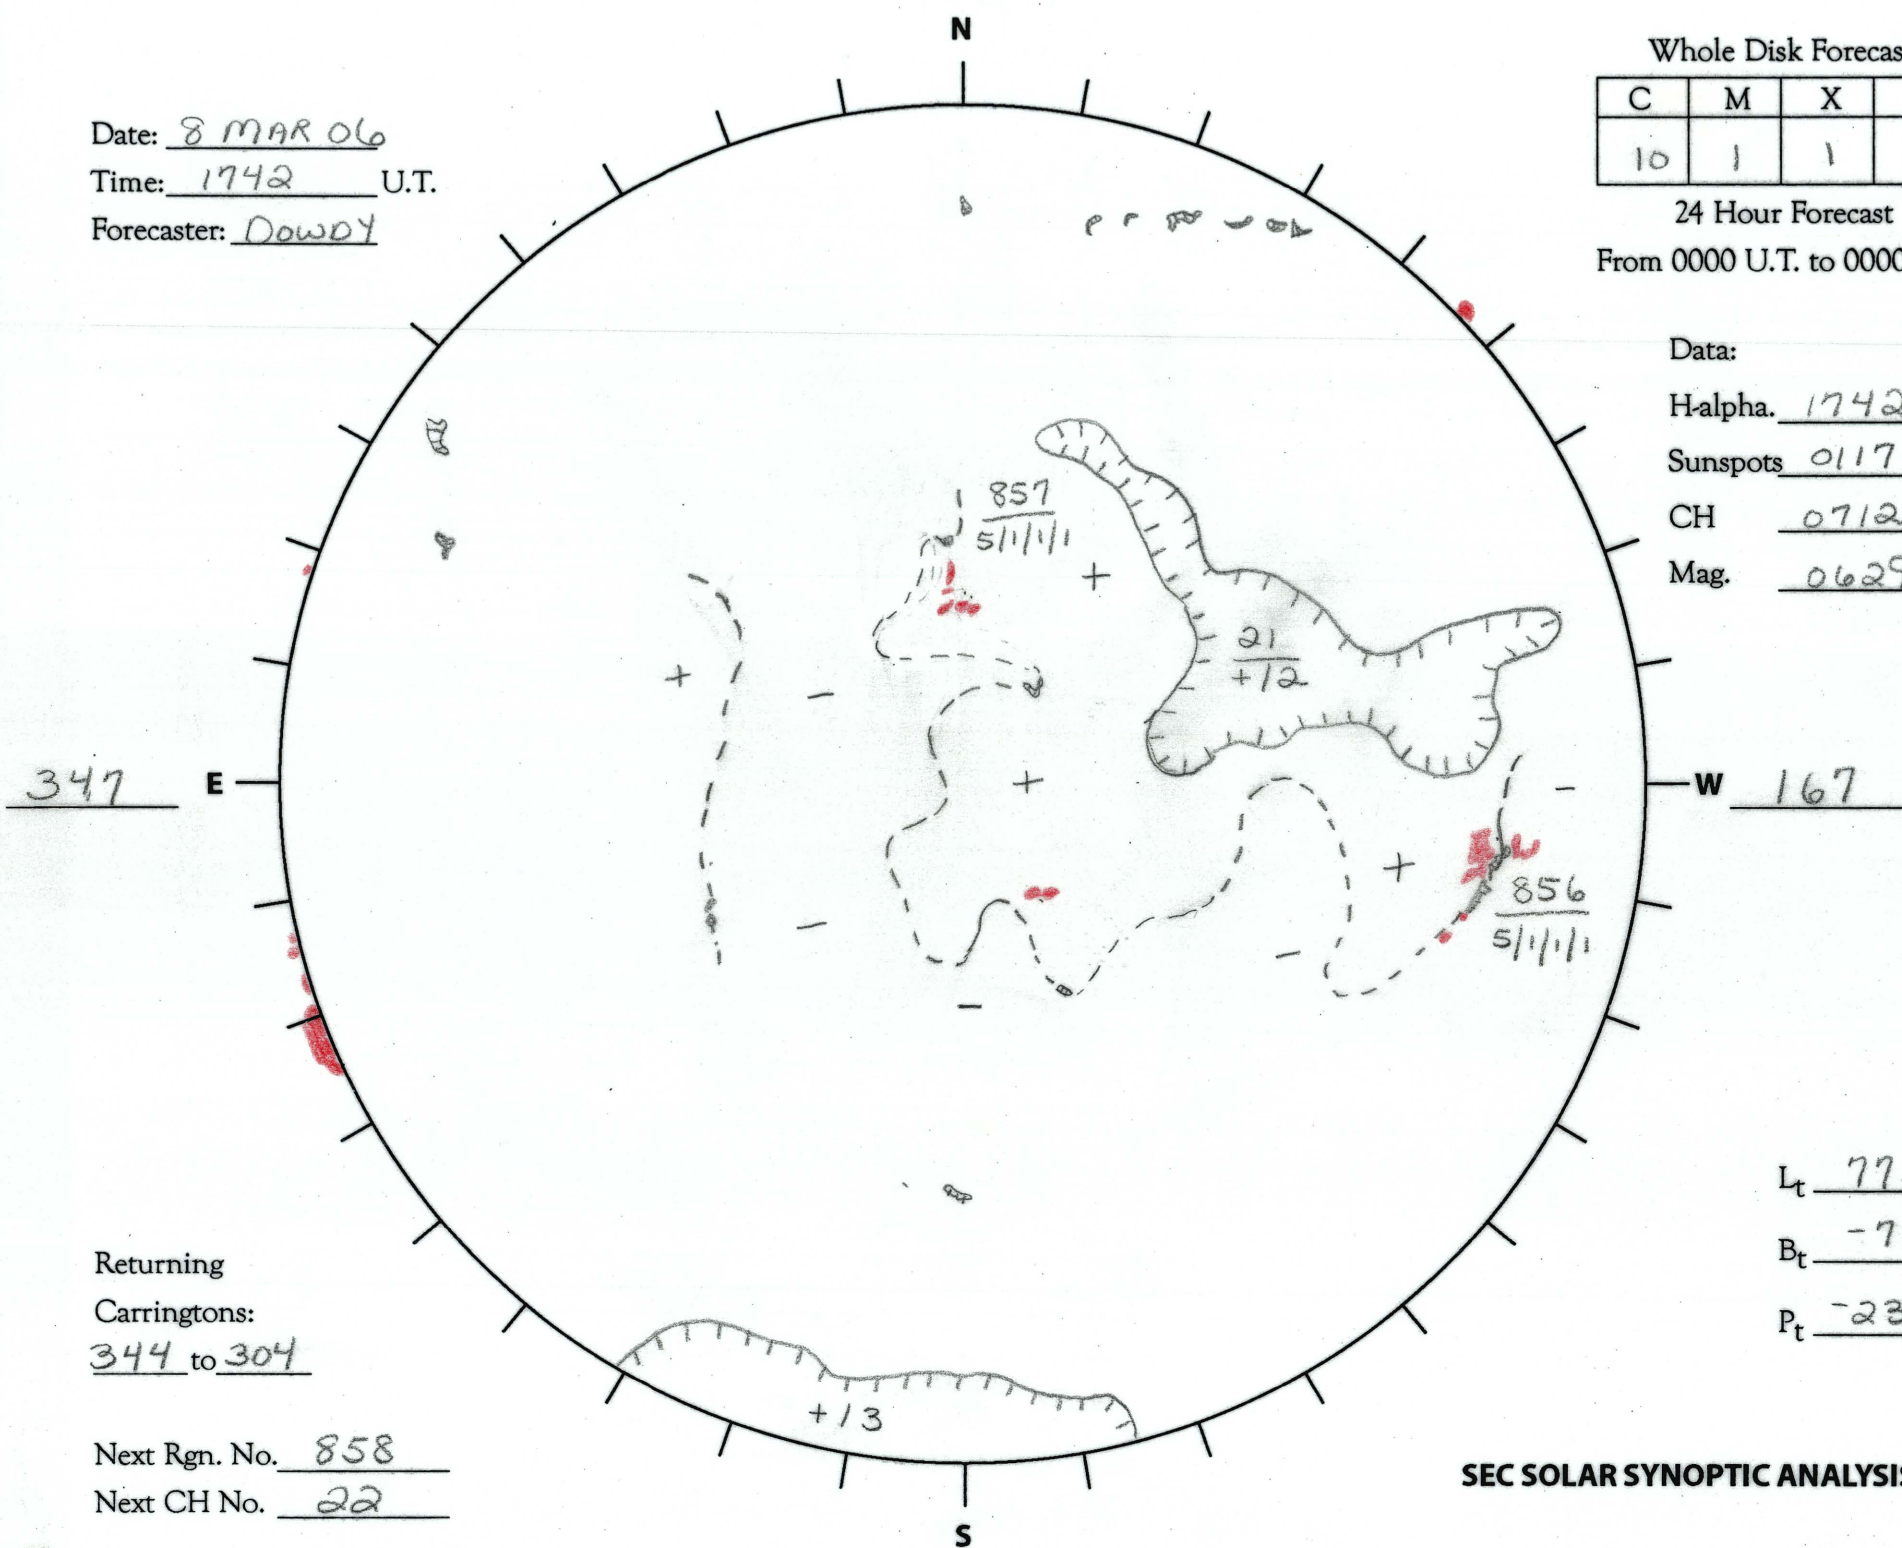

Date: 8 MAR 06
 Time: 1742 U.T.
 Forecaster: Dowdy

Whole Disk Forecast

C	M	X	P
10	1	1	1

24 Hour Forecast
 From 0000 U.T. to 0000 U.T.

Data:

H-alpha. 1742 U.T.

Sunspots 0117 U.T.

CH 0712 U.T.

Mag. 0629 U.T.

Returning
 Carringtons:
344 to 304

Next Rgn. No. 858
 Next CH No. 22

L_t 77.5

B_t -7.2

P_t -23.3