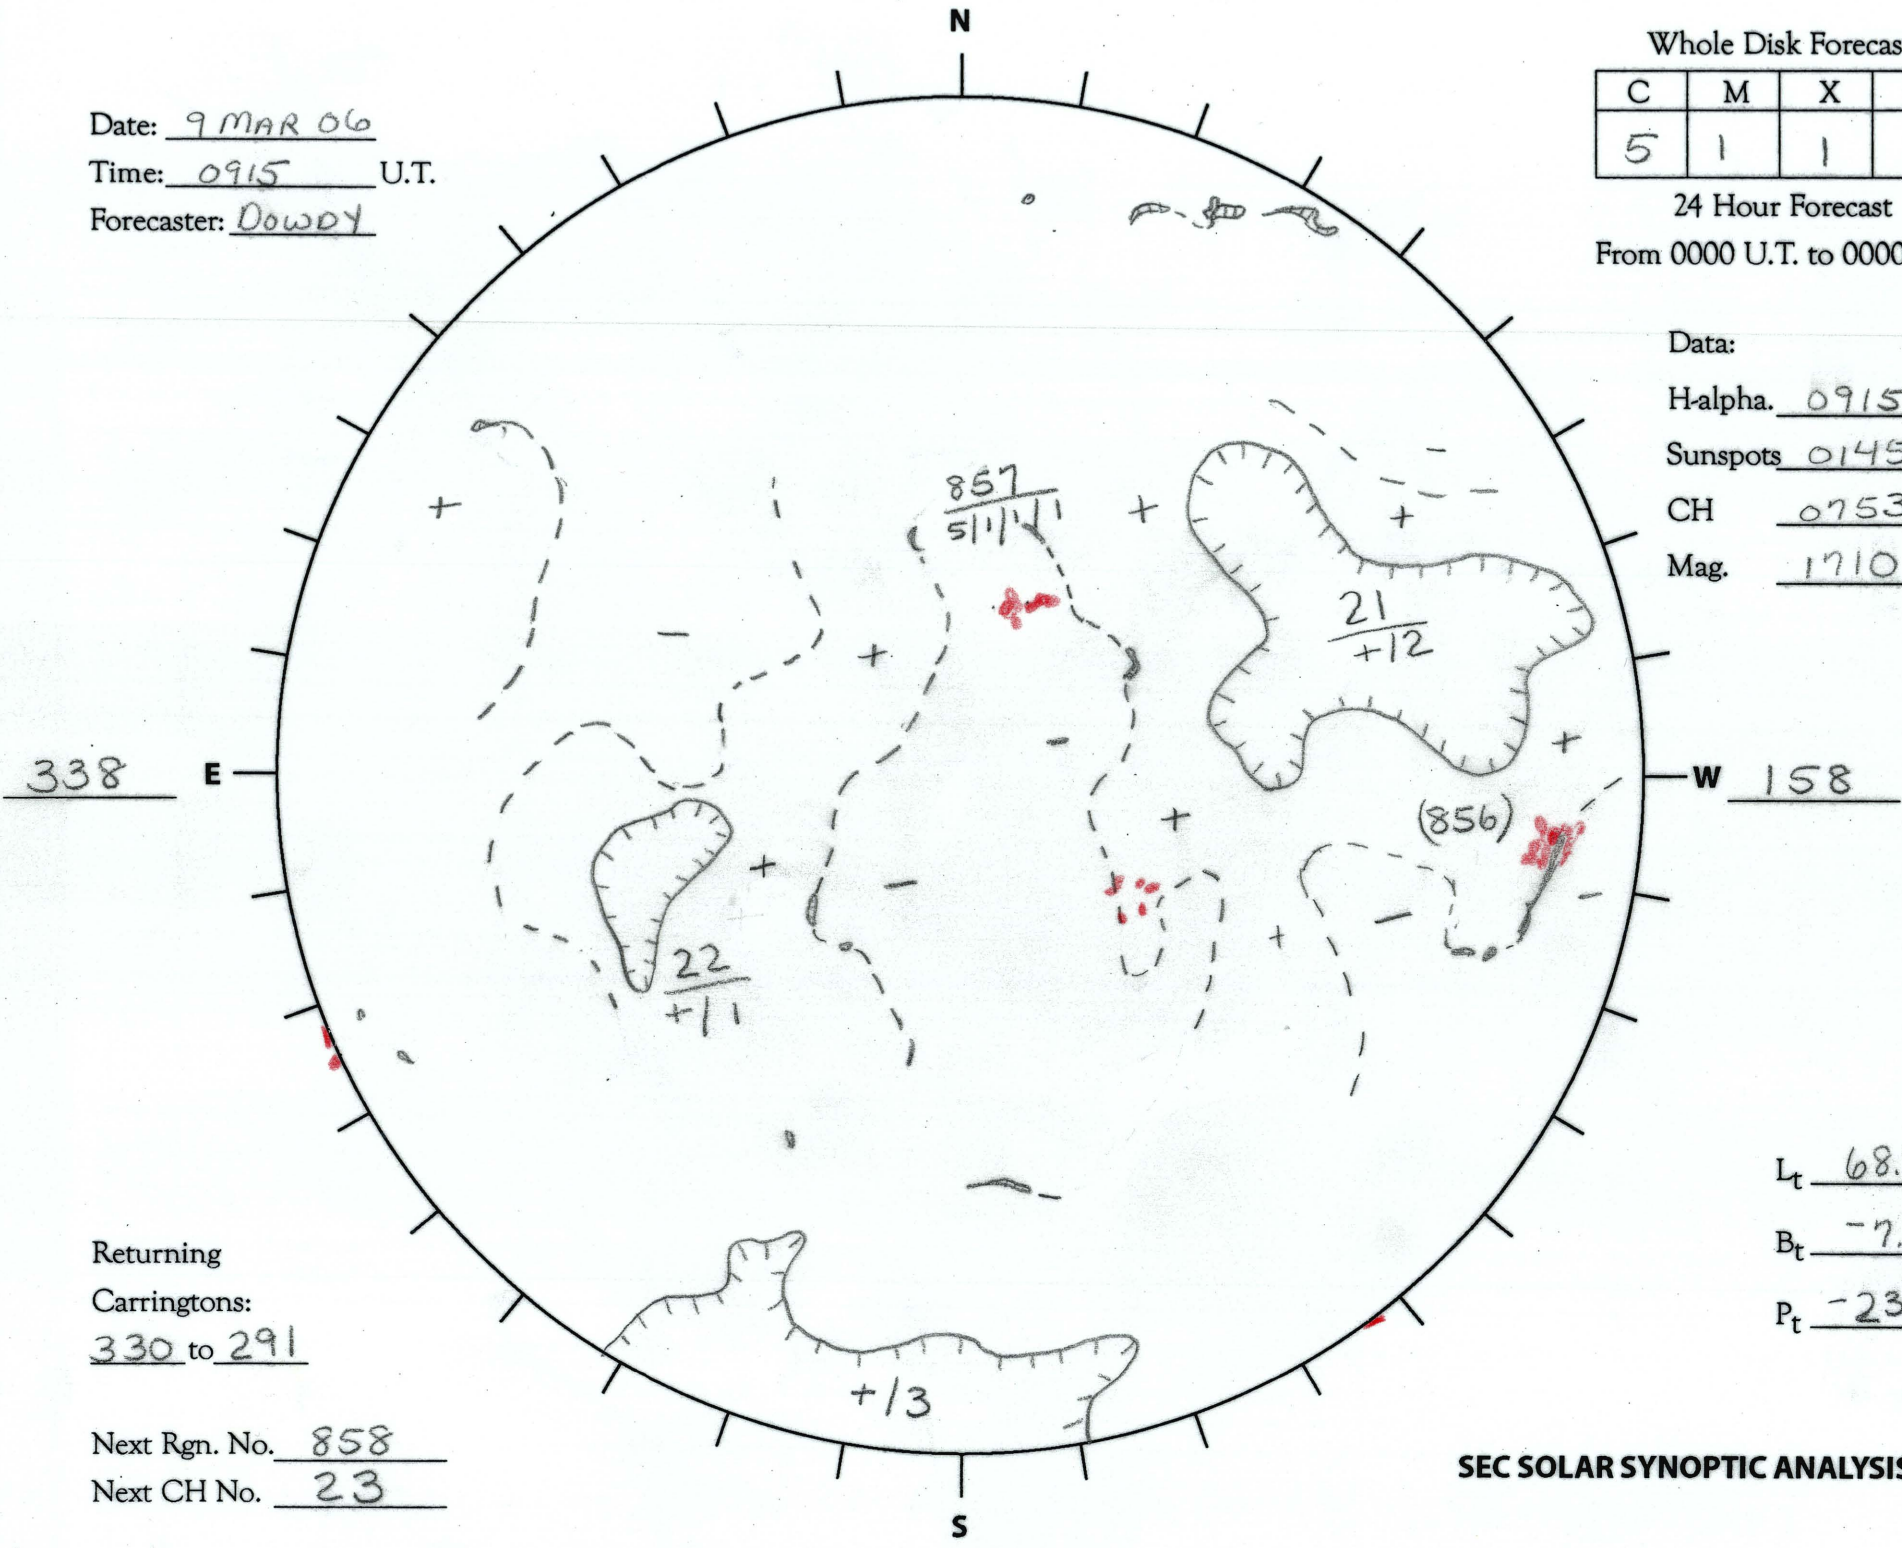

Date: 9 MAR 06
 Time: 0915 U.T.
 Forecaster: Dowdy

Whole Disk Forecast

C	M	X	P
5	1	1	1

24 Hour Forecast
 From 0000 U.T. to 0000 U.T.

Data:
 H-alpha. 0915 U.T.
 Sunspots 0145 U.T.
 CH 0753 U.T.
 Mag. 1710 U.T.

Returning
 Carringtons:
330 to 291

Next Rgn. No. 858
 Next CH No. 23

L_t 68.9
 B_t -7.2
 P_t -23.4