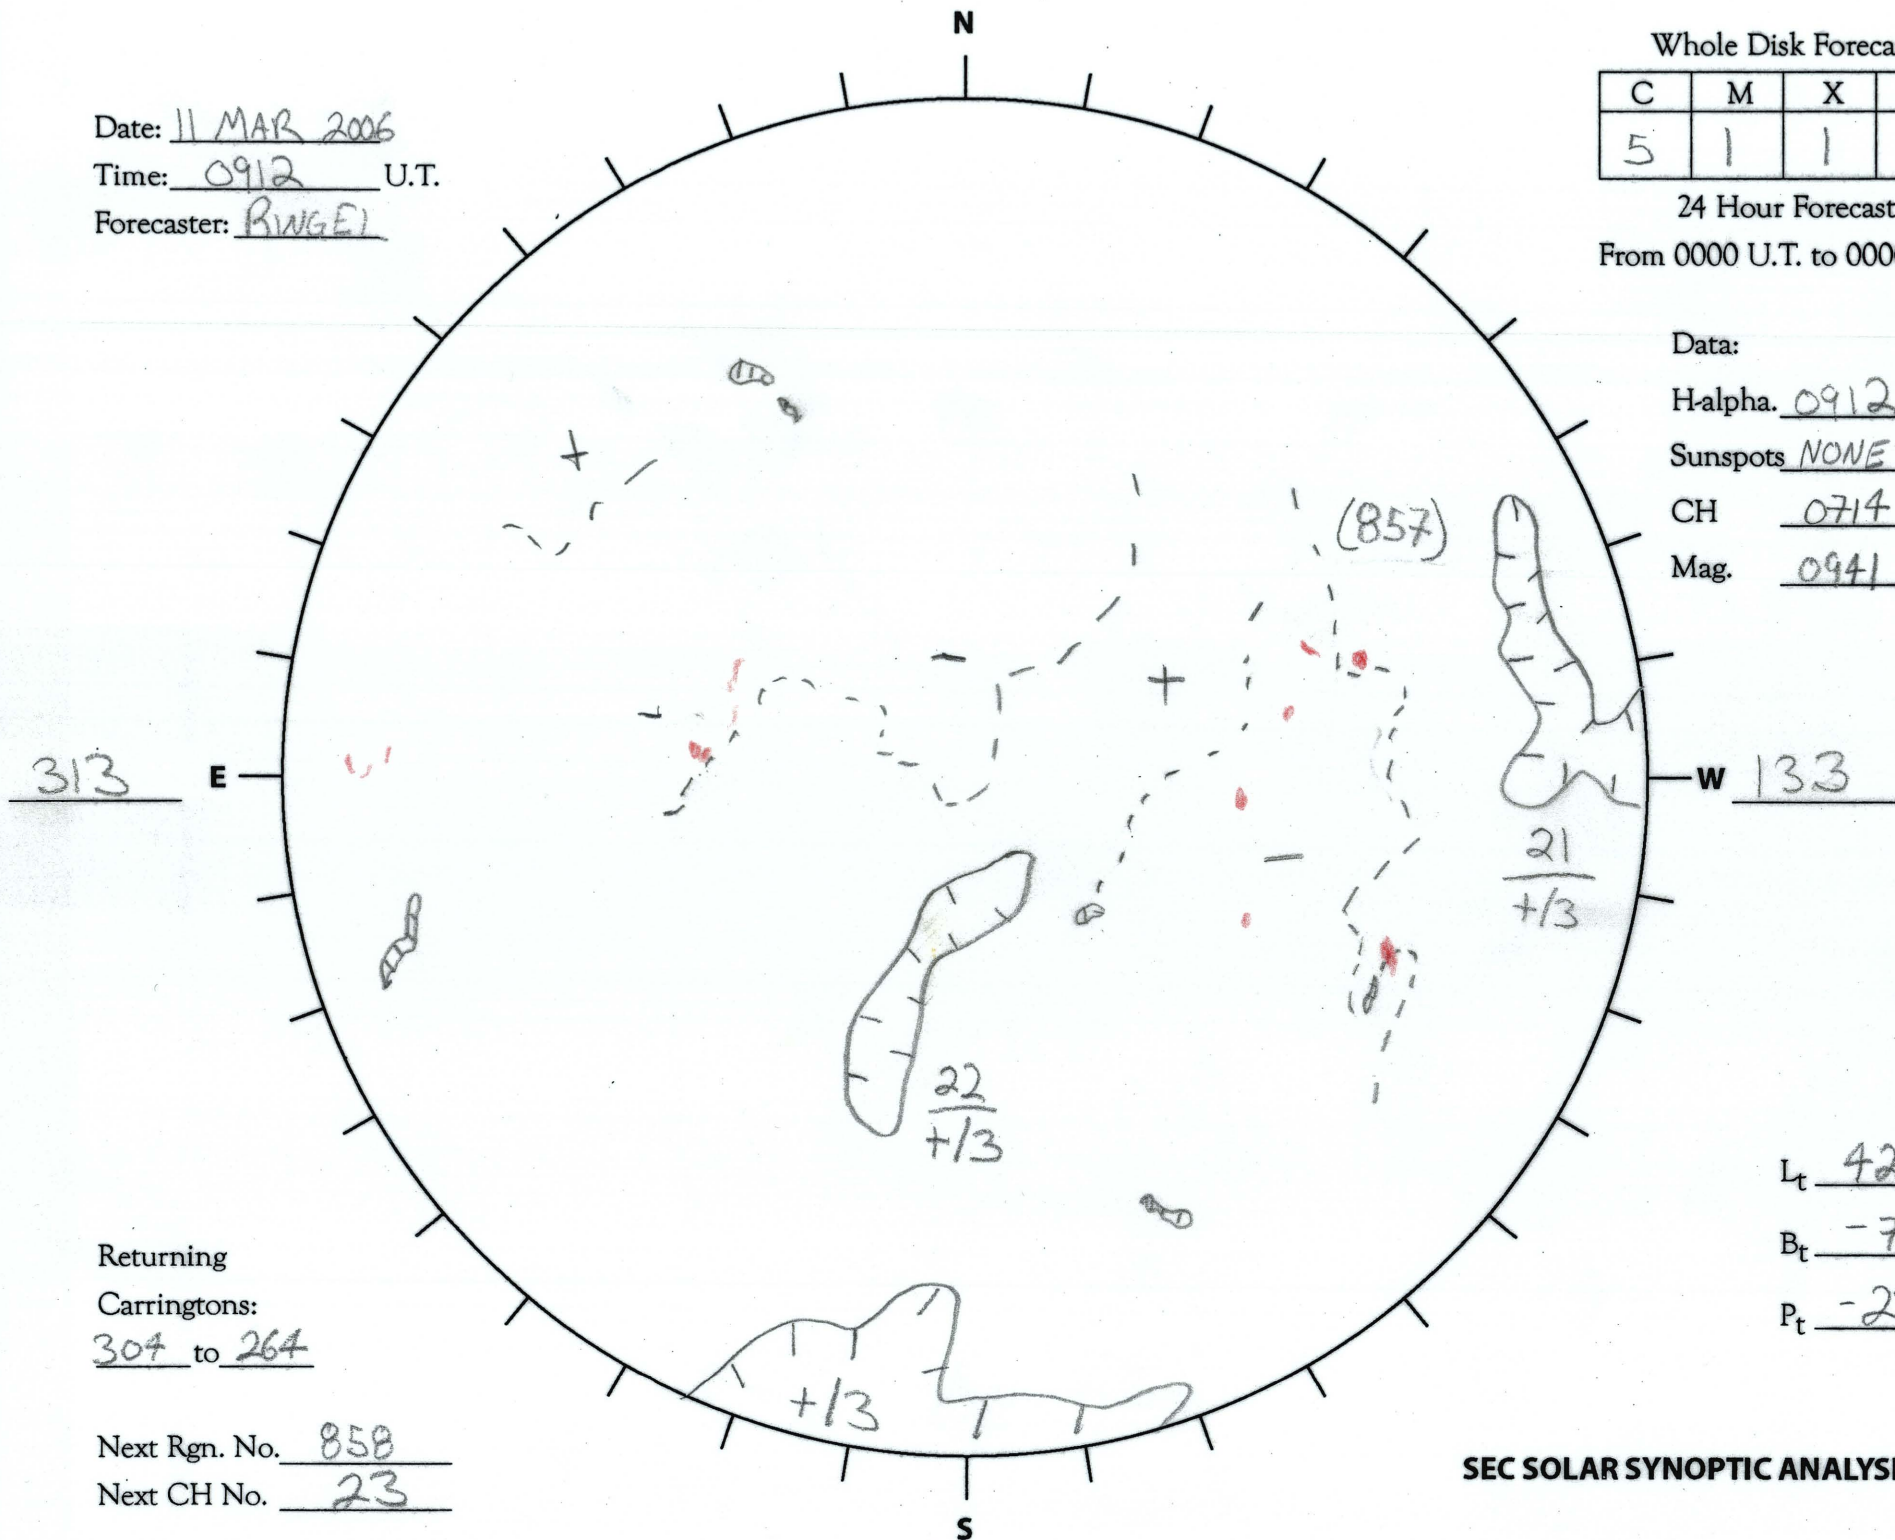

Date: 11 MAR 2006
 Time: 0912 U.T.
 Forecaster: BINGEL

Whole Disk Forecast

C	M	X	P
5	1	1	1

24 Hour Forecast
 From 0000 U.T. to 0000 U.T.

Data:

H-alpha. 0912 U.T.

Sunspots NONE U.T.

CH 0714 U.T.

Mag. 0941 U.T.

Returning
 Carringtons:
304 to 264

Next Rgn. No. 858
 Next CH No. 23

L_t 42.6

B_t -7.2

P_t -23.8