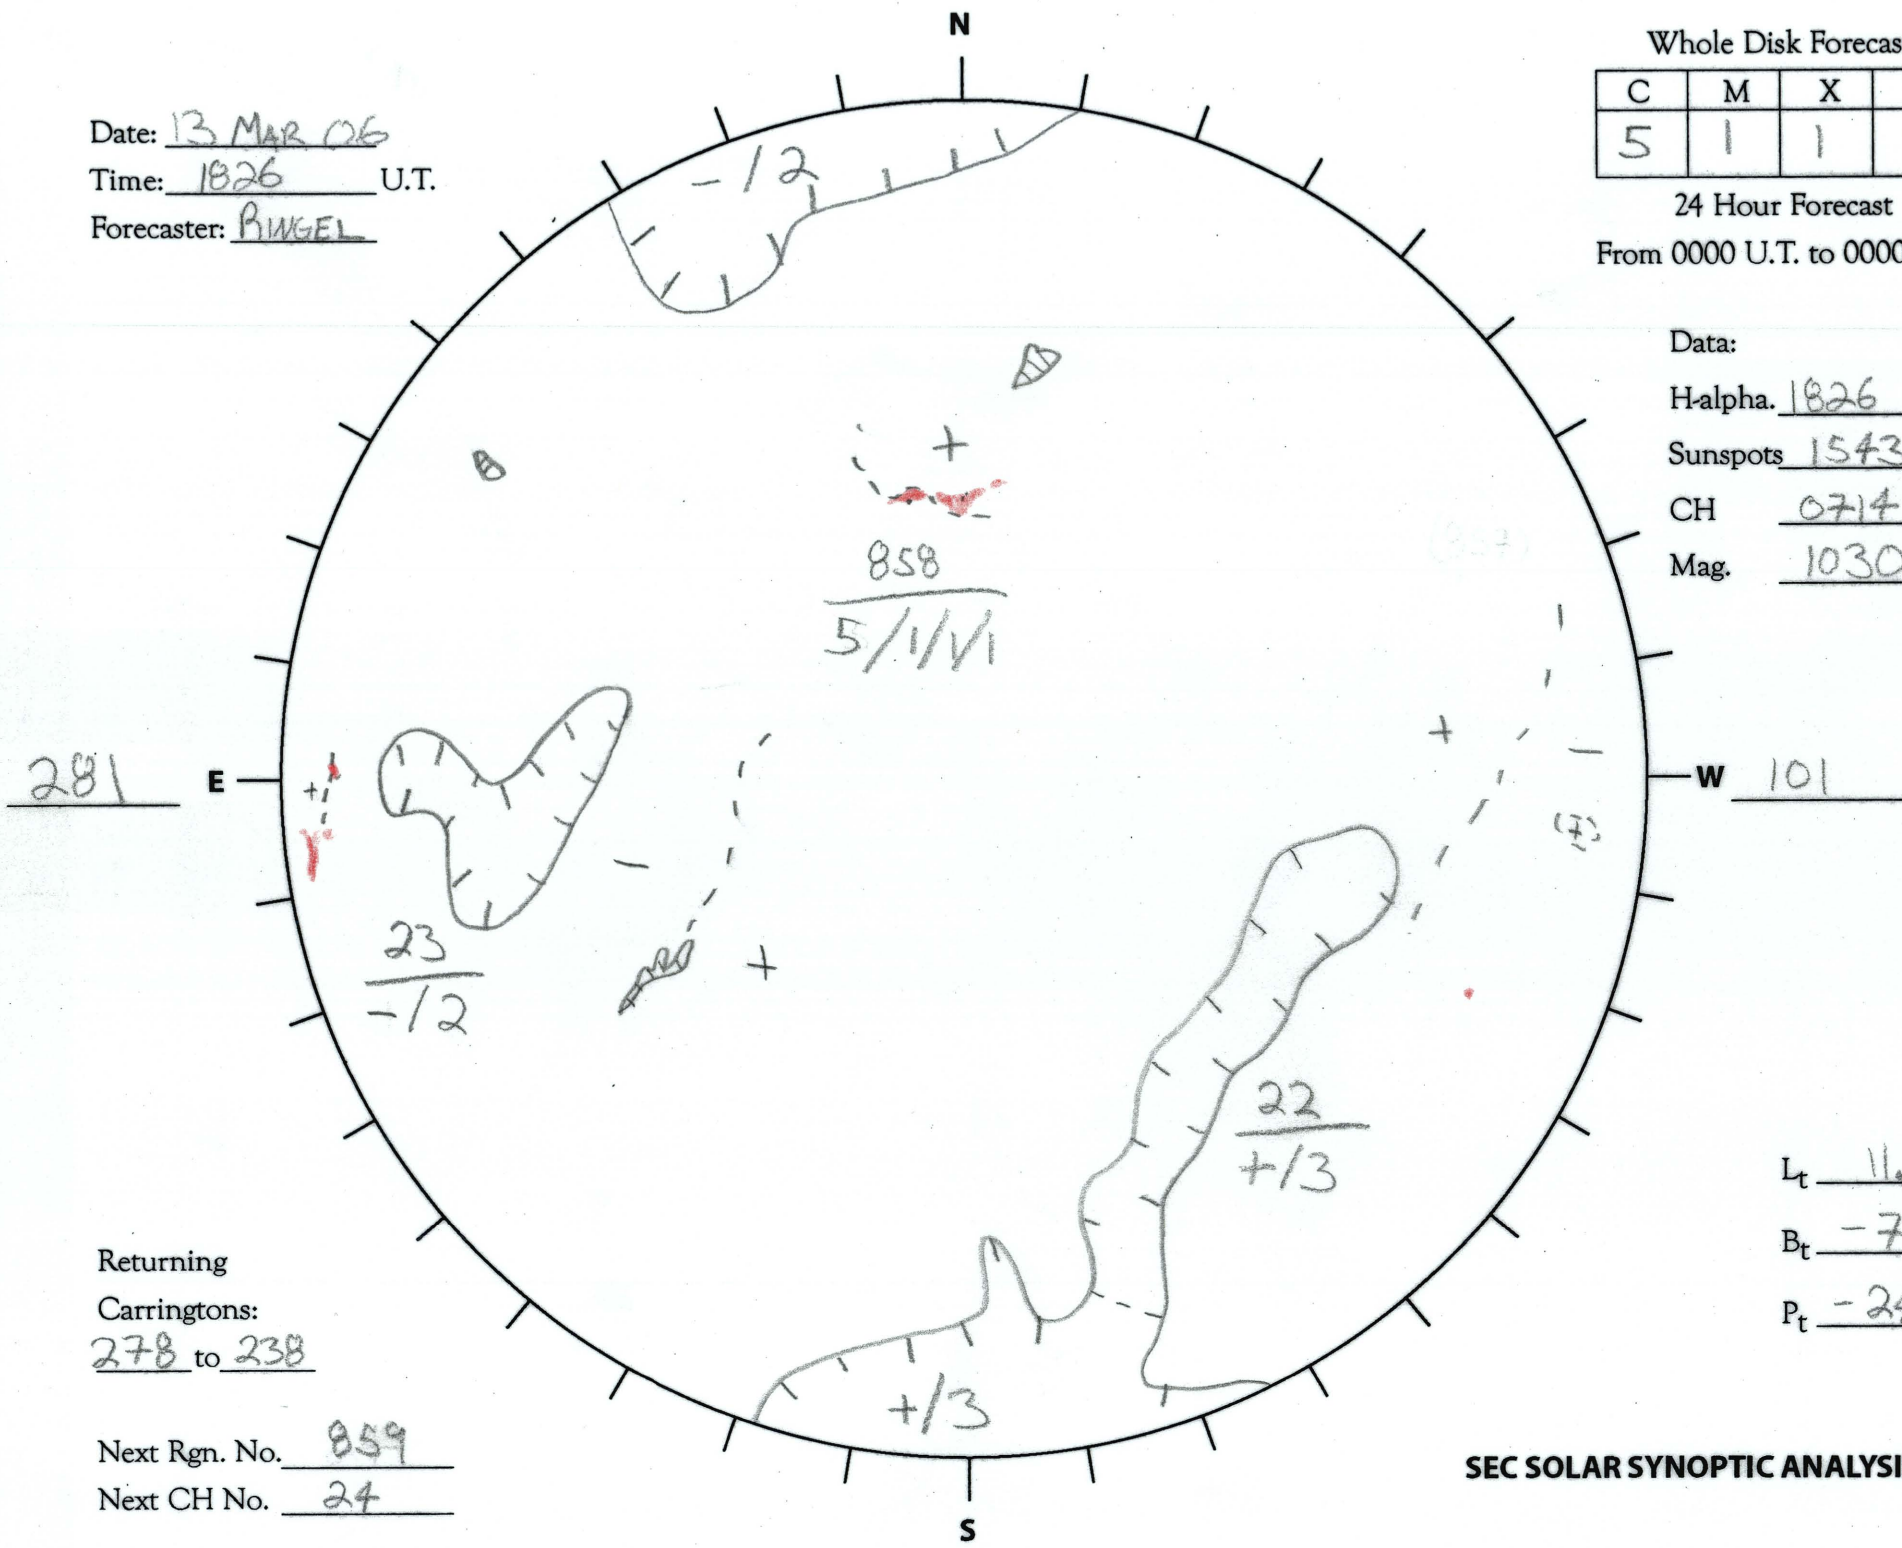

Date: 13 MAR 06
 Time: 1826 U.T.
 Forecaster: RINGEL

Whole Disk Forecast

C	M	X	P
5	1	1	1

24 Hour Forecast
 From 0000 U.T. to 0000 U.T.

Data:
 H-alpha. 1826 U.T.
 Sunspots 1543 U.T.
 CH 0714 U.T.
 Mag. 1030 U.T.

Returning
 Carringtons:
278 to 238

Next Rgn. No. 859
 Next CH No. 24

L_t 11.2
 B_t -7.2
 P_t -24.2