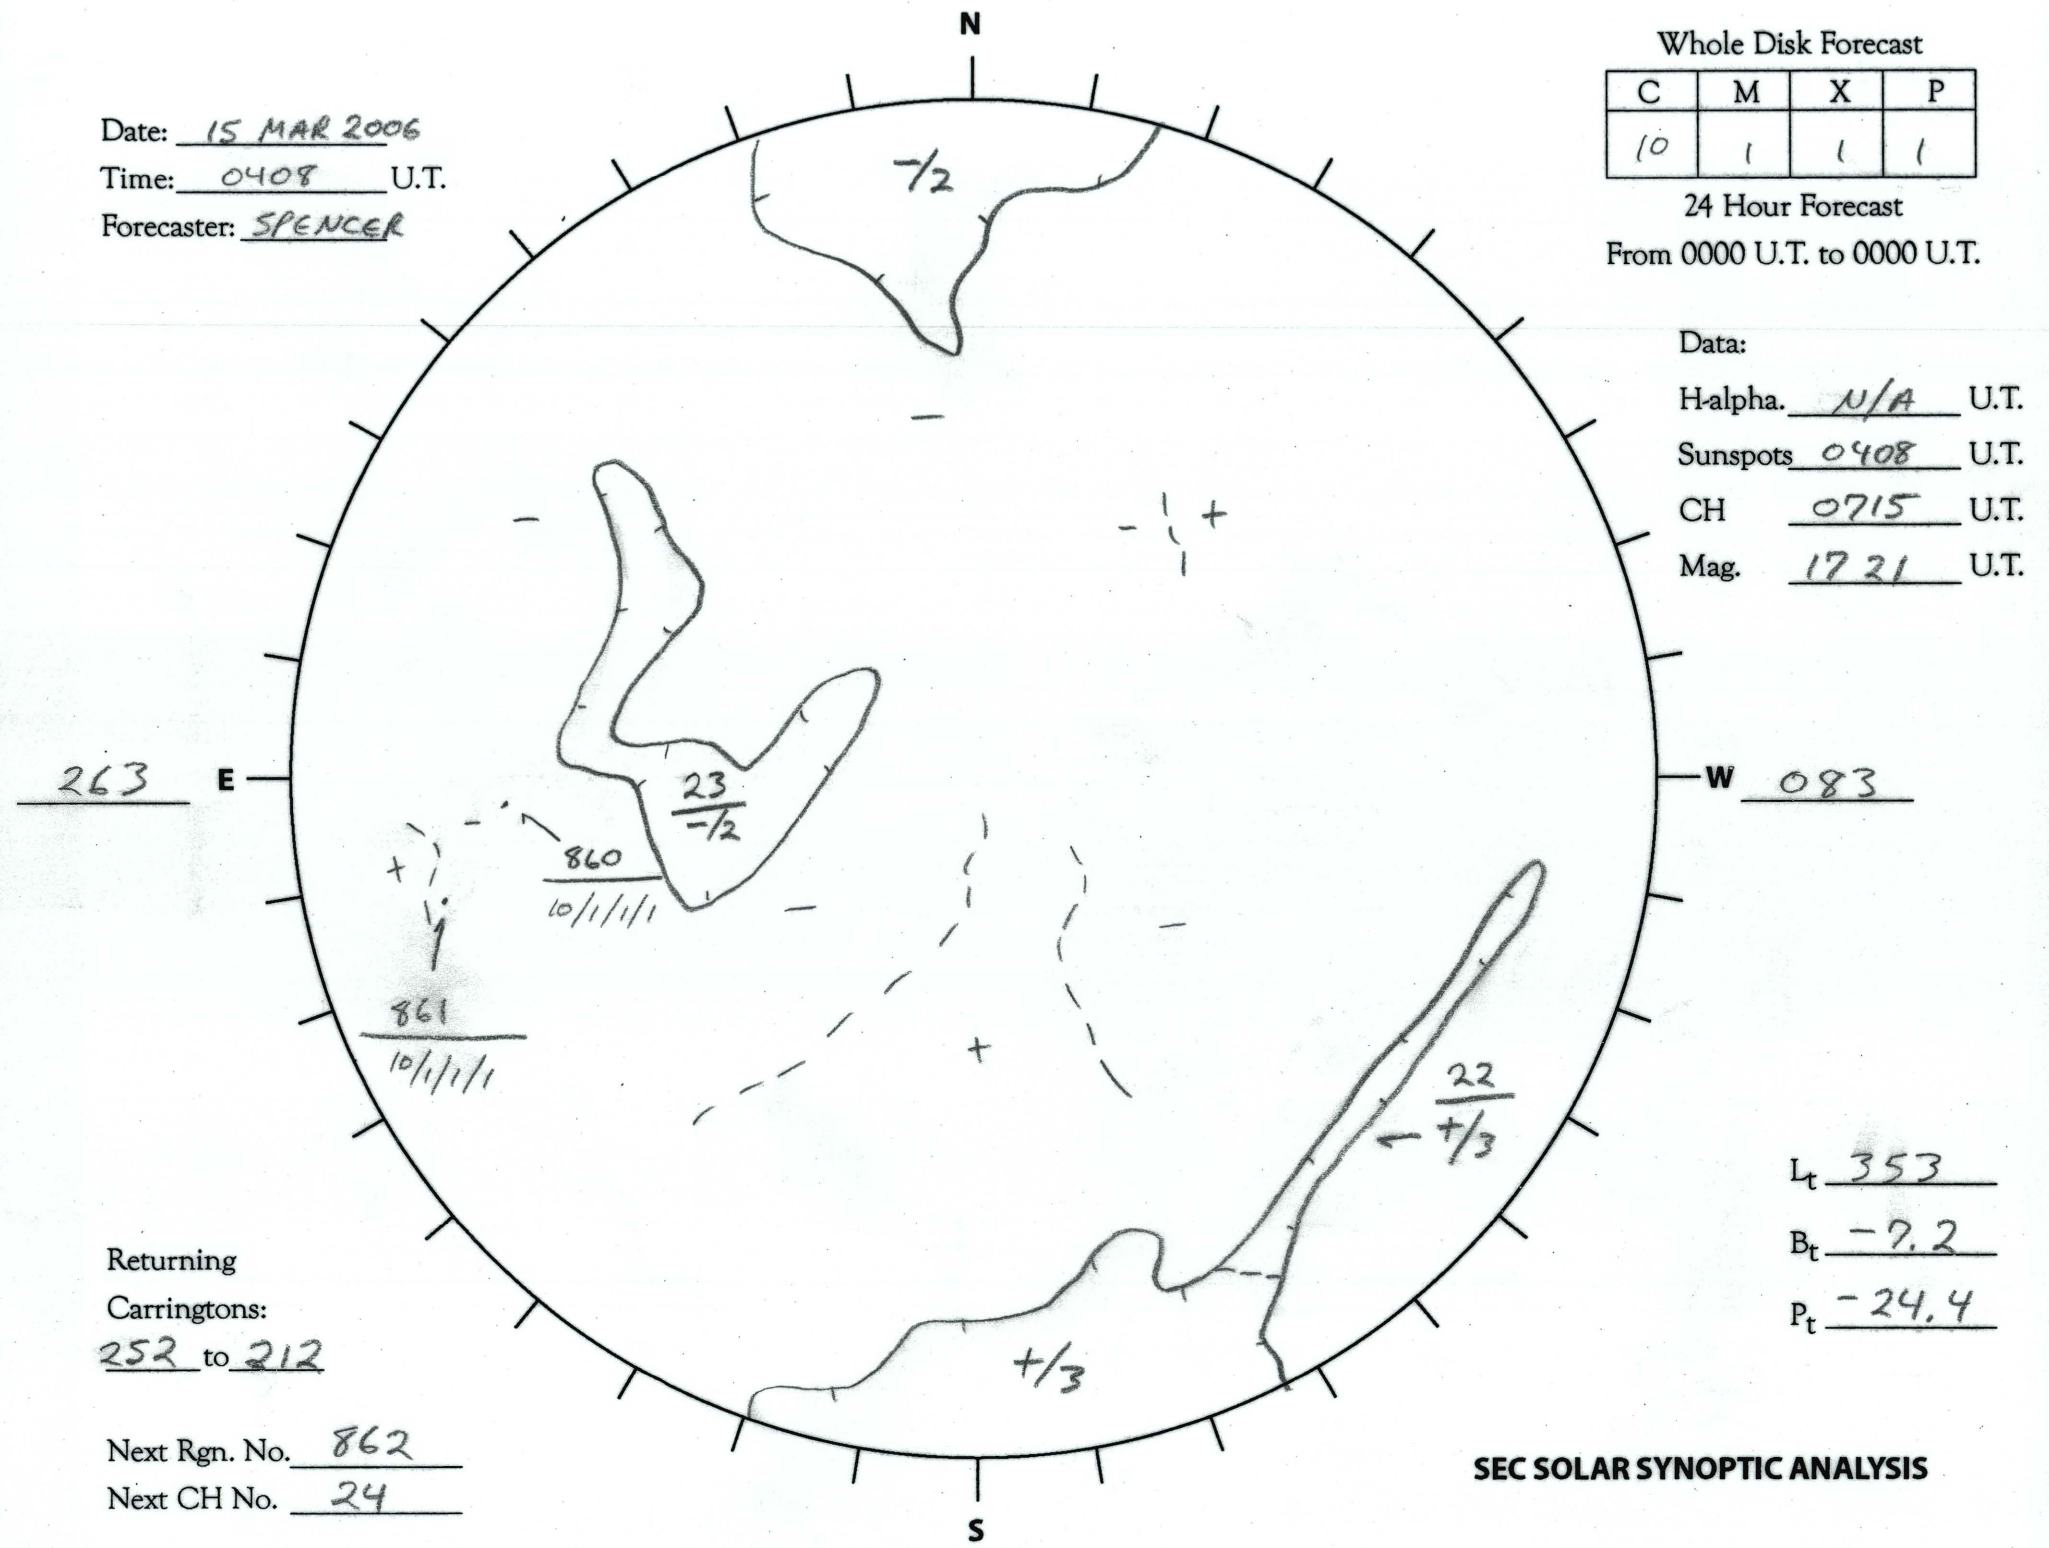

Date: 15 MAR 2006  
 Time: 0408 U.T.  
 Forecaster: SPENCER

Whole Disk Forecast

C	M	X	P
10	1	1	1

24 Hour Forecast  
 From 0000 U.T. to 0000 U.T.

Data:  
 H-alpha. N/A U.T.  
 Sunspots 0408 U.T.  
 CH 0715 U.T.  
 Mag. 17 21 U.T.

Returning  
 Carringtons:  
252 to 212

Next Rgn. No. 862  
 Next CH No. 24

$L_t$  353  
 $B_t$  -7.2  
 $P_t$  -24.4