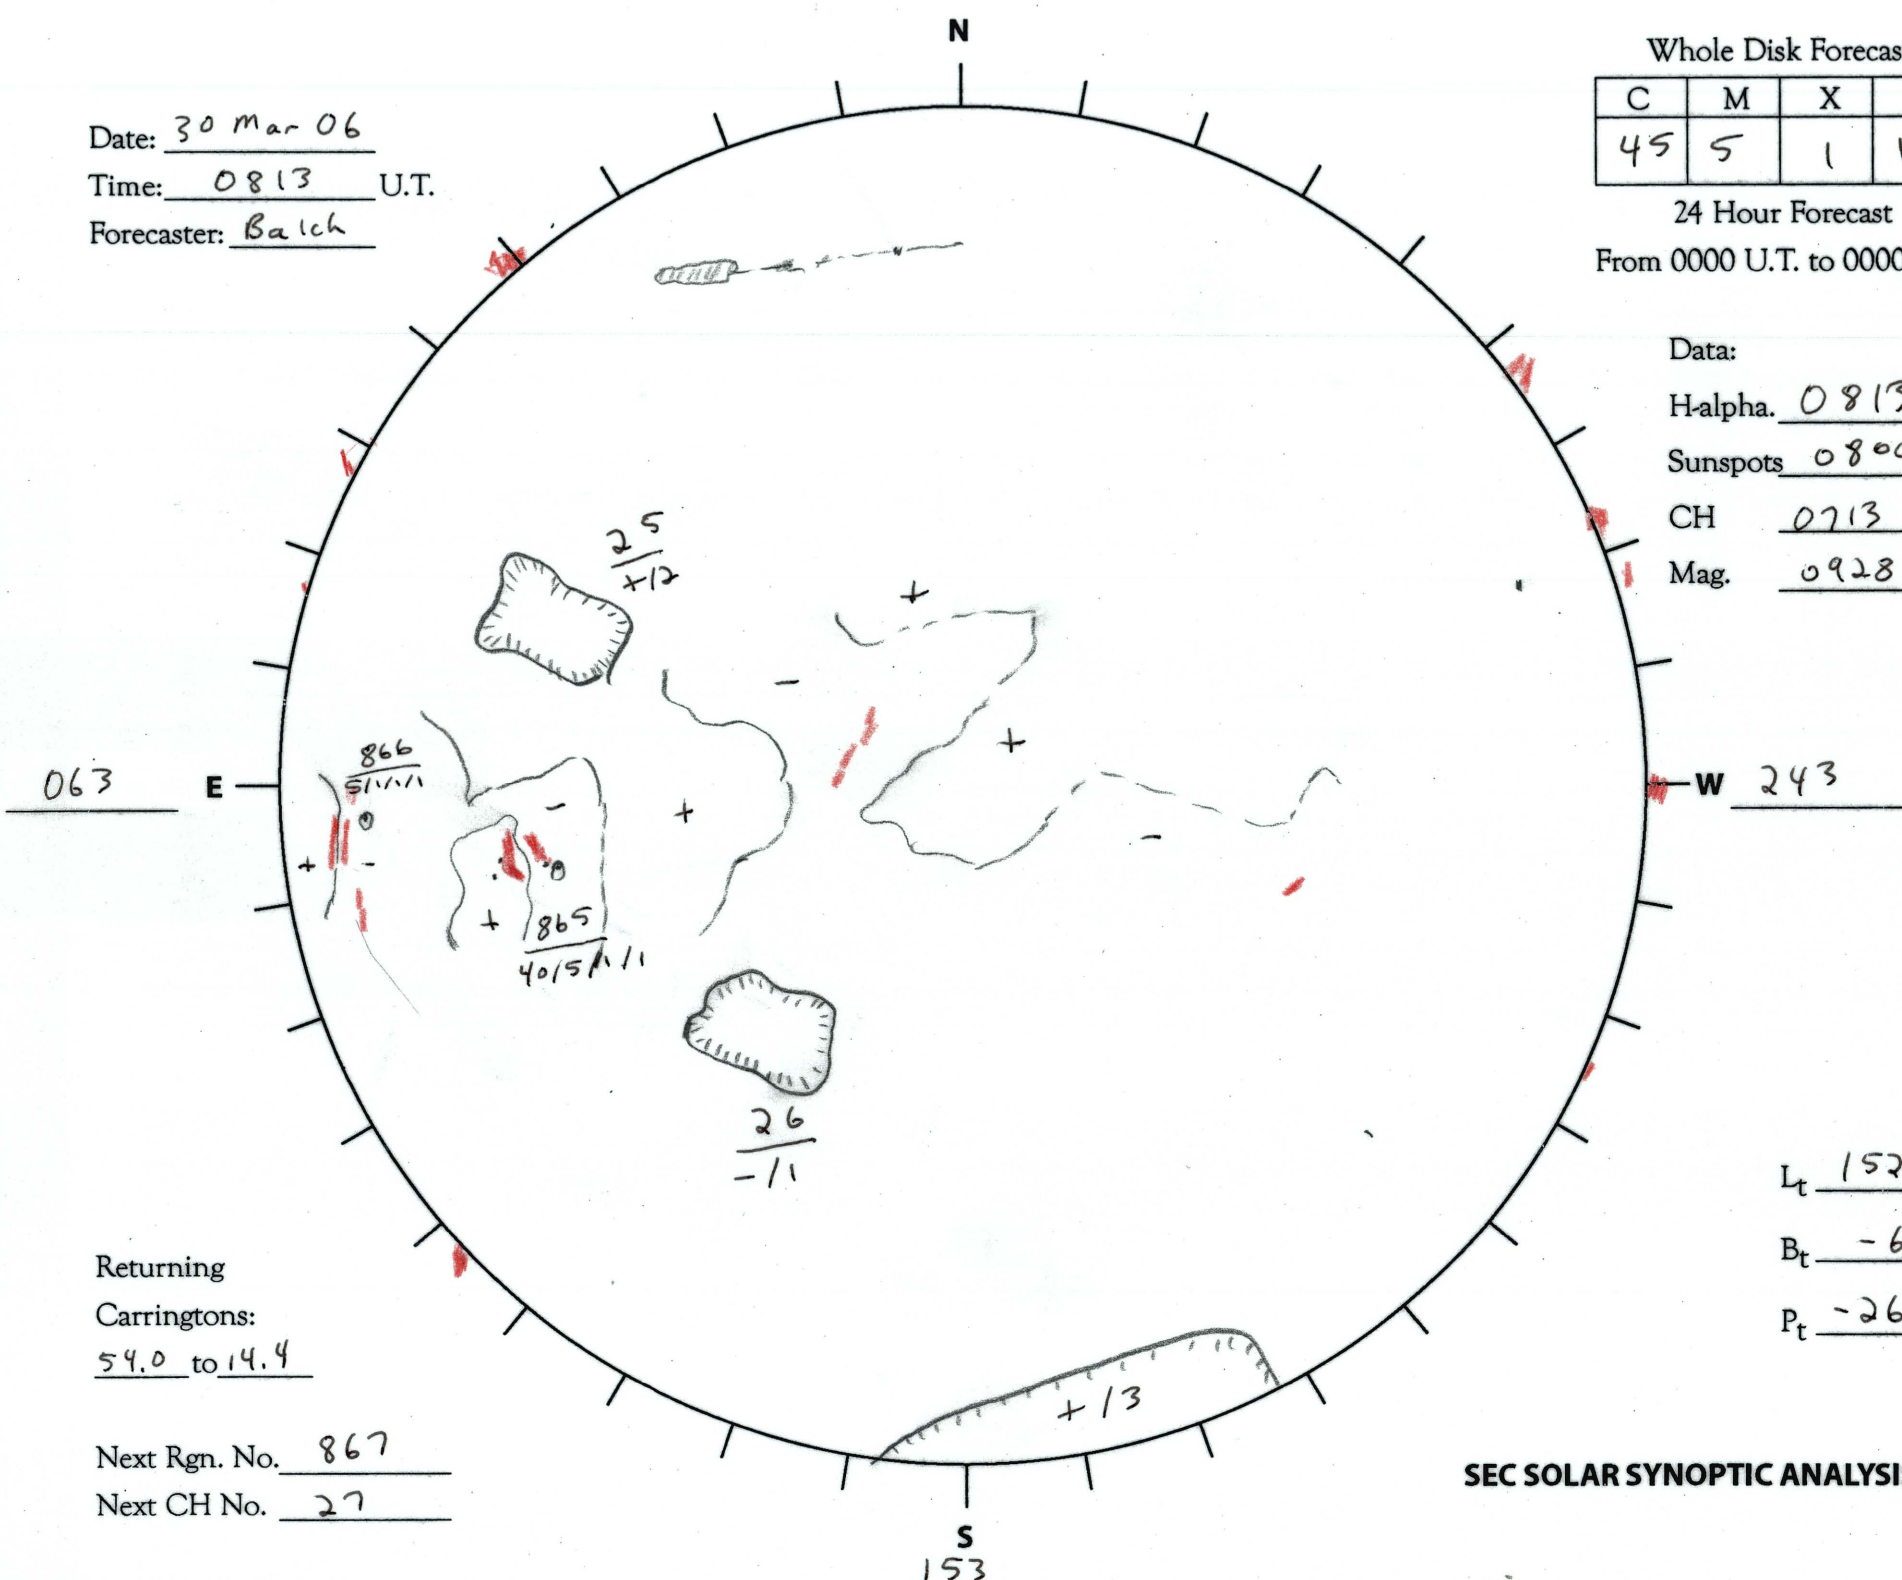

Date: 30 Mar 06  
 Time: 0813 U.T.  
 Forecaster: Balch

Whole Disk Forecast

| C  | M | X | P |
|----|---|---|---|
| 45 | 5 | 1 | 1 |

24 Hour Forecast  
 From 0000 U.T. to 0000 U.T.

Data:

H-alpha. 0813 U.T.

Sunspots 0800 U.T.

CH 0713 U.T.

Mag. 0928 U.T.

Returning  
 Carringtons:  
54.0 to 14.4

Next Rgn. No. 867  
 Next CH No. 27

$L_t$  152.6

$B_t$  -6.6

$P_t$  -26.1