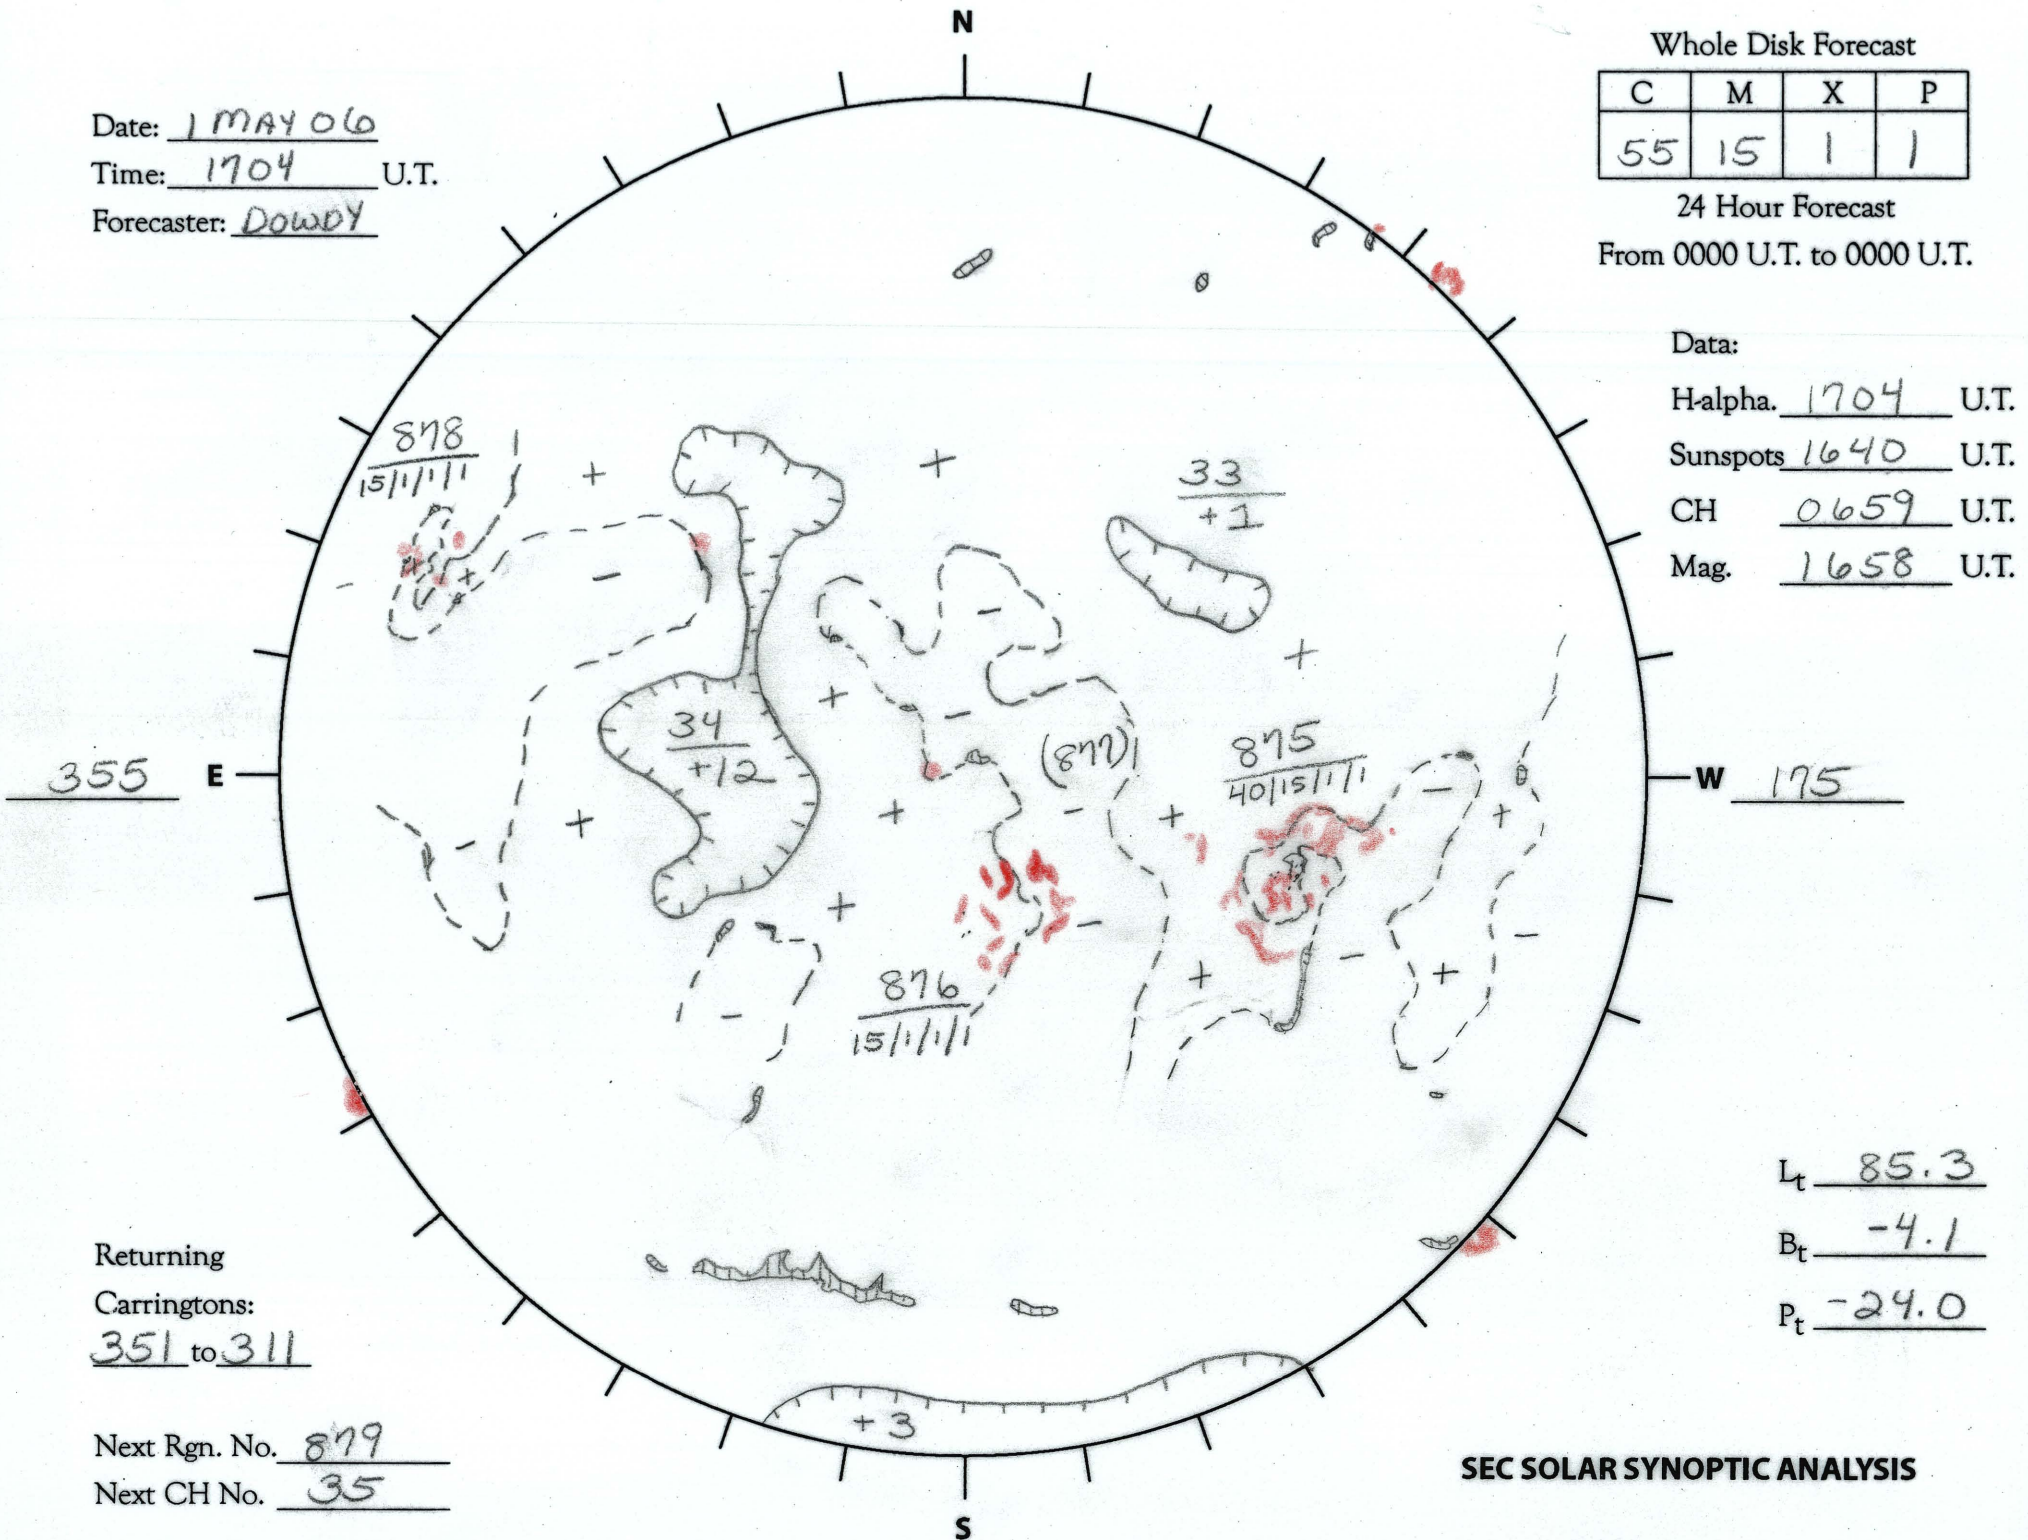

Date: 1 MAY 06
 Time: 1704 U.T.
 Forecaster: Dowdy

Whole Disk Forecast

C	M	X	P
55	15	1	1

24 Hour Forecast
 From 0000 U.T. to 0000 U.T.

Data:

H-alpha. 1704 U.T.

Sunspots 1640 U.T.

CH 0659 U.T.

Mag. 1658 U.T.

Returning
 Carringtons:
351 to 311

Next Rgn. No. 879
 Next CH No. 35

L_t 85.3

B_t -4.1

P_t -24.0