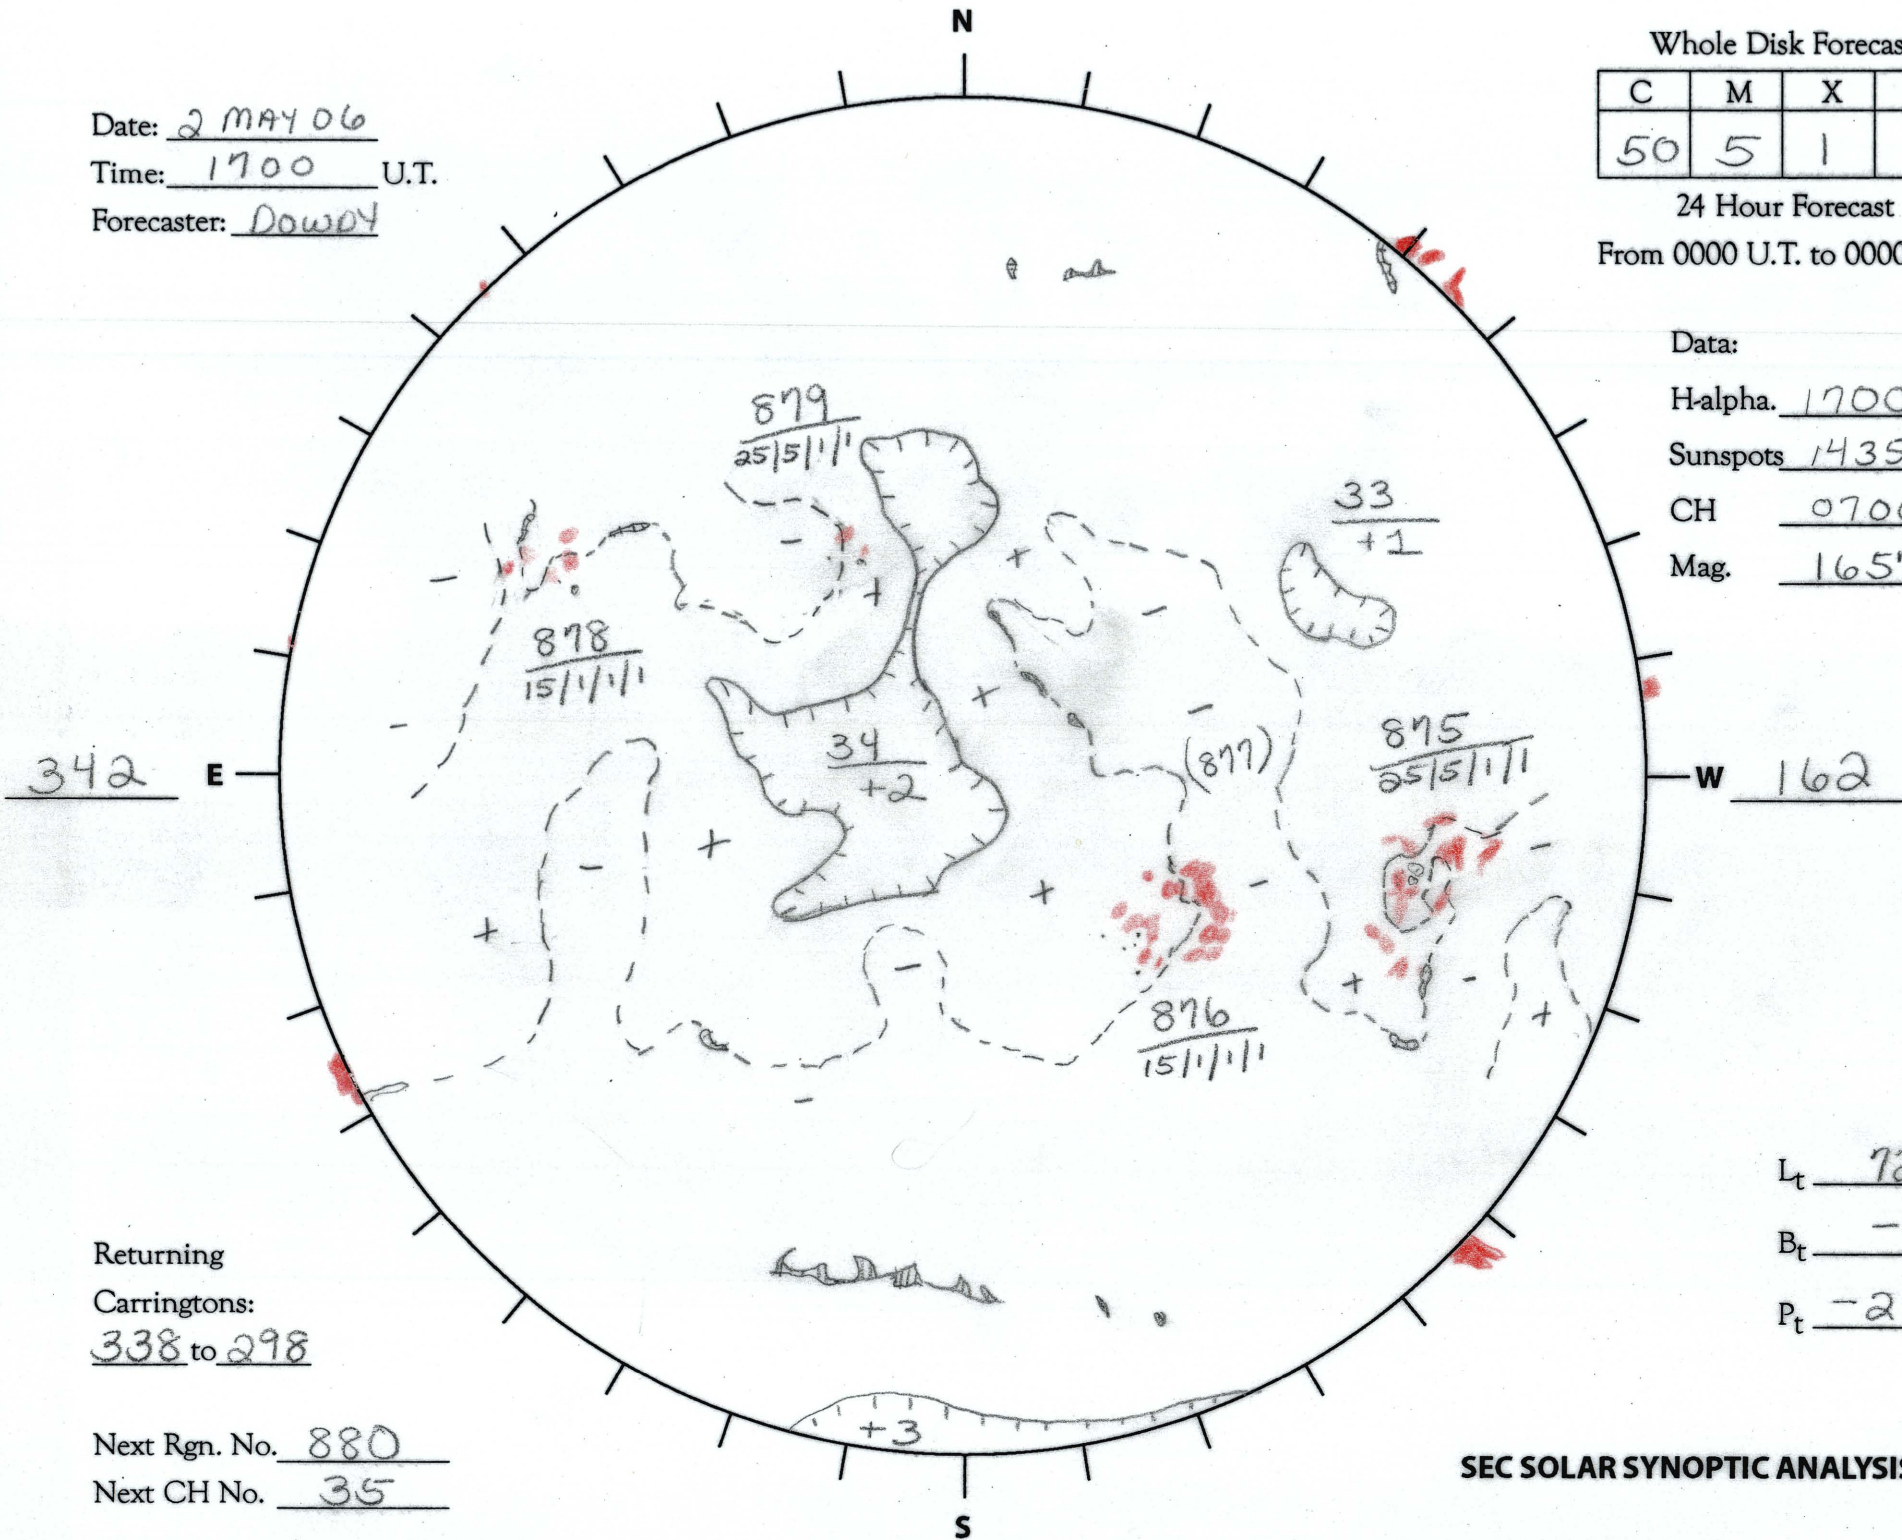

Date: 2 MAY 06
 Time: 1700 U.T.
 Forecaster: Dowdy

Whole Disk Forecast

C	M	X	P
50	5	1	1

24 Hour Forecast
 From 0000 U.T. to 0000 U.T.

Data:

H-alpha. 1700 U.T.

Sunspots 1435 U.T.

CH 0700 U.T.

Mag. 1657 U.T.

342 E

W 162

Returning
 Carringtons:
338 to 298

Next Rgn. No. 880
 Next CH No. 35

L_t 72.1

B_t -4.0

P_t -23.9