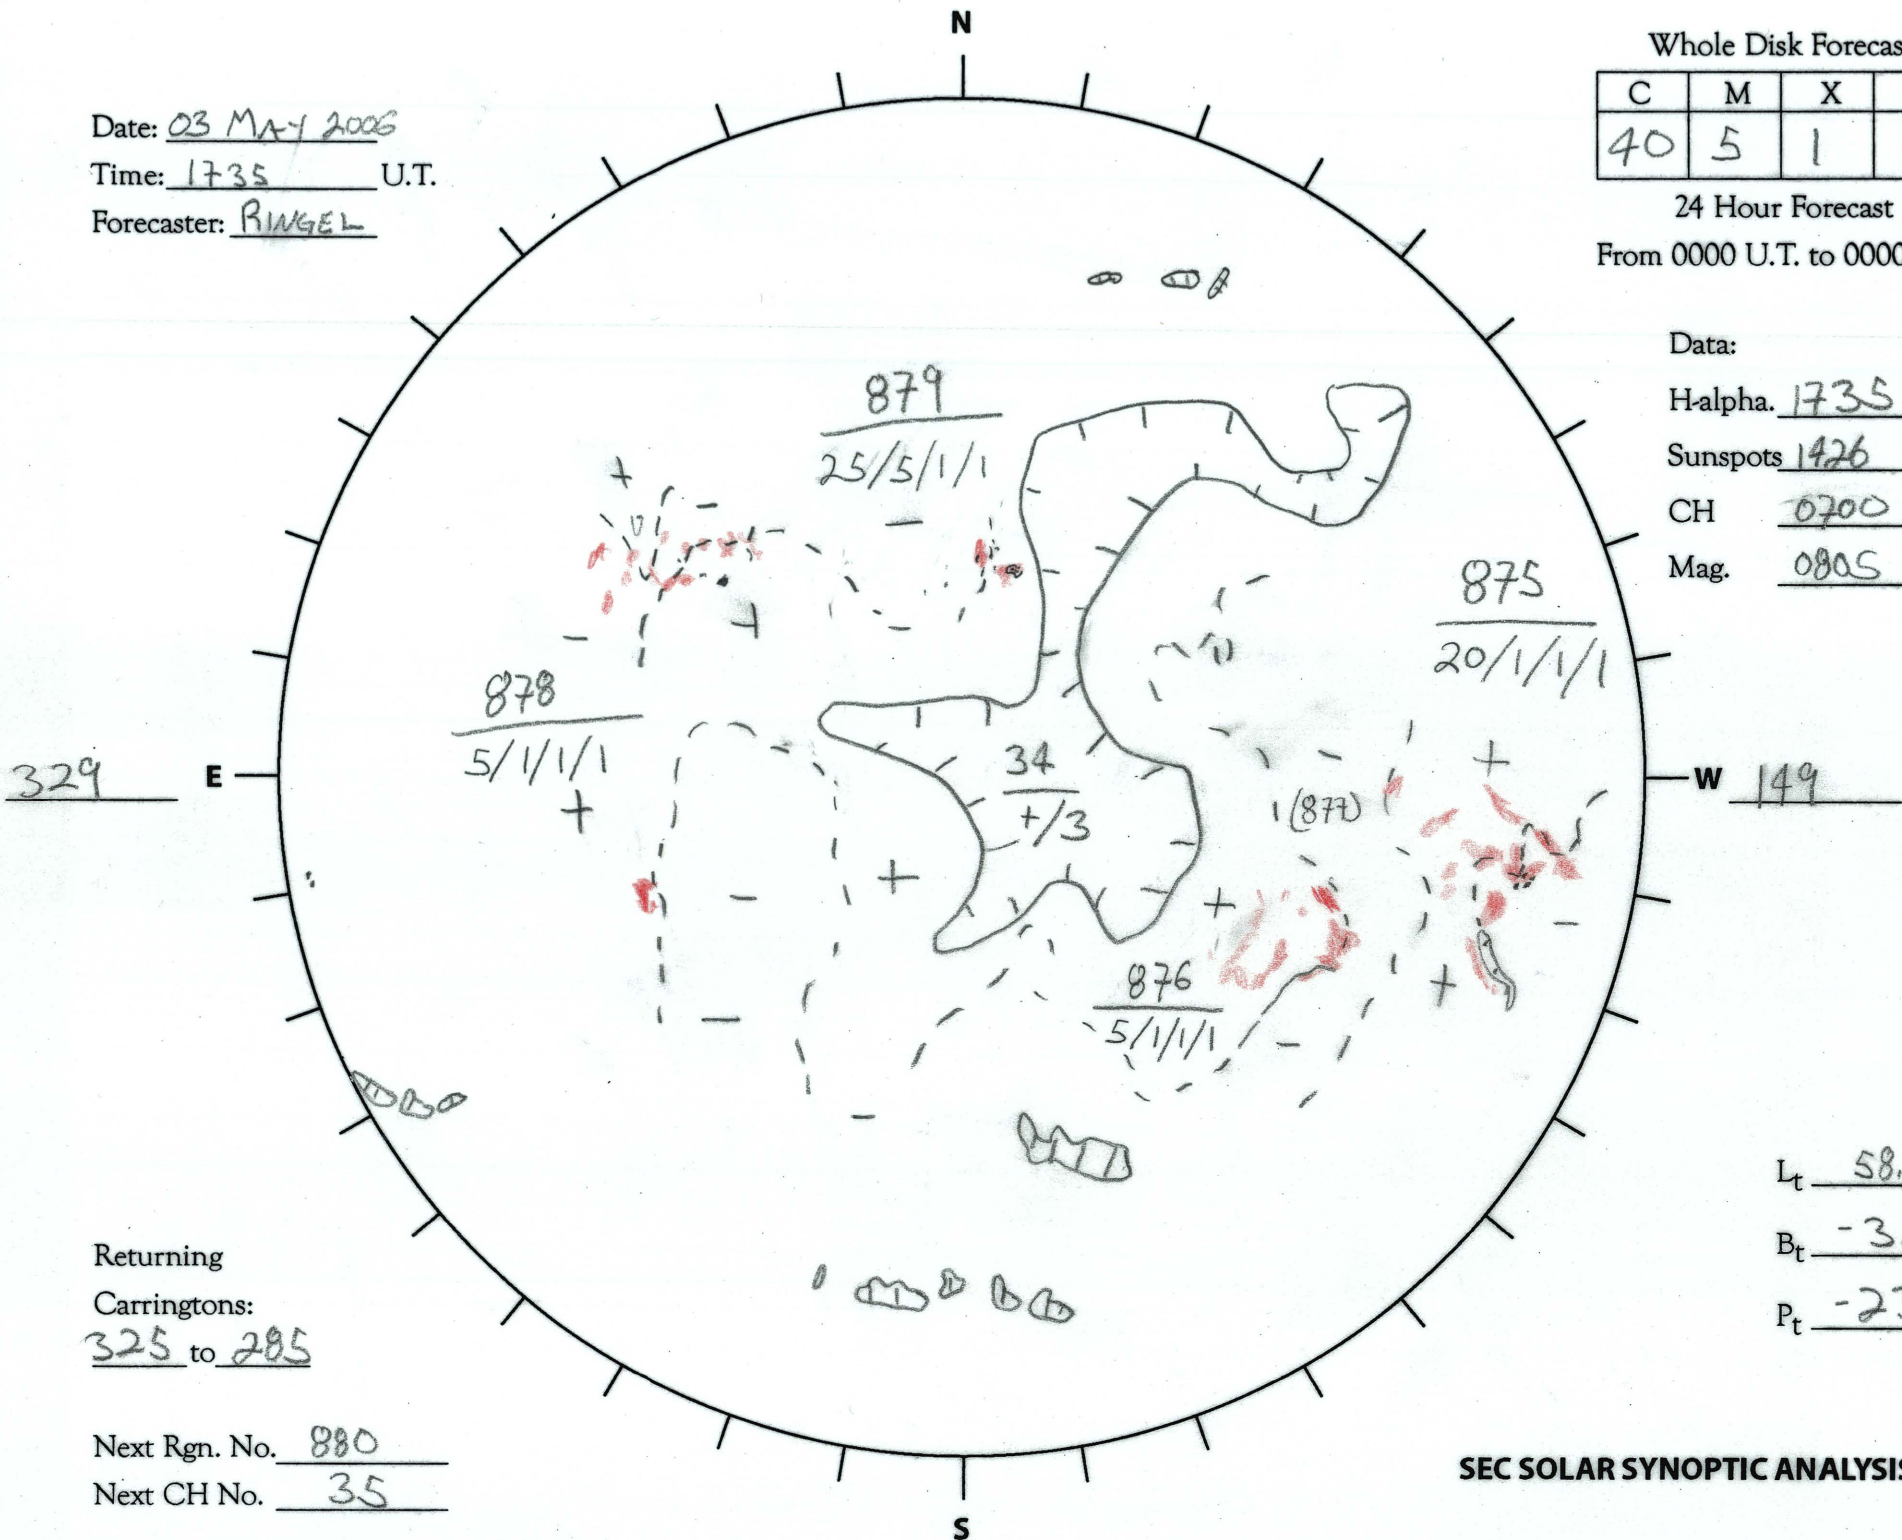

Date: 03 MAY 2006  
 Time: 1735 U.T.  
 Forecaster: RINGEL

Whole Disk Forecast

| C  | M | X | P |
|----|---|---|---|
| 40 | 5 | 1 | 1 |

24 Hour Forecast  
 From 0000 U.T. to 0000 U.T.

Data:

H-alpha. 1735 U.T.

Sunspots 1426 U.T.

CH 0700 U.T.

Mag. 0805 U.T.

Returning  
 Carringtons:  
325 to 285

Next Rgn. No. 880  
 Next CH No. 35

$L_t$  58.5

$B_t$  -3.9

$P_t$  -23.7