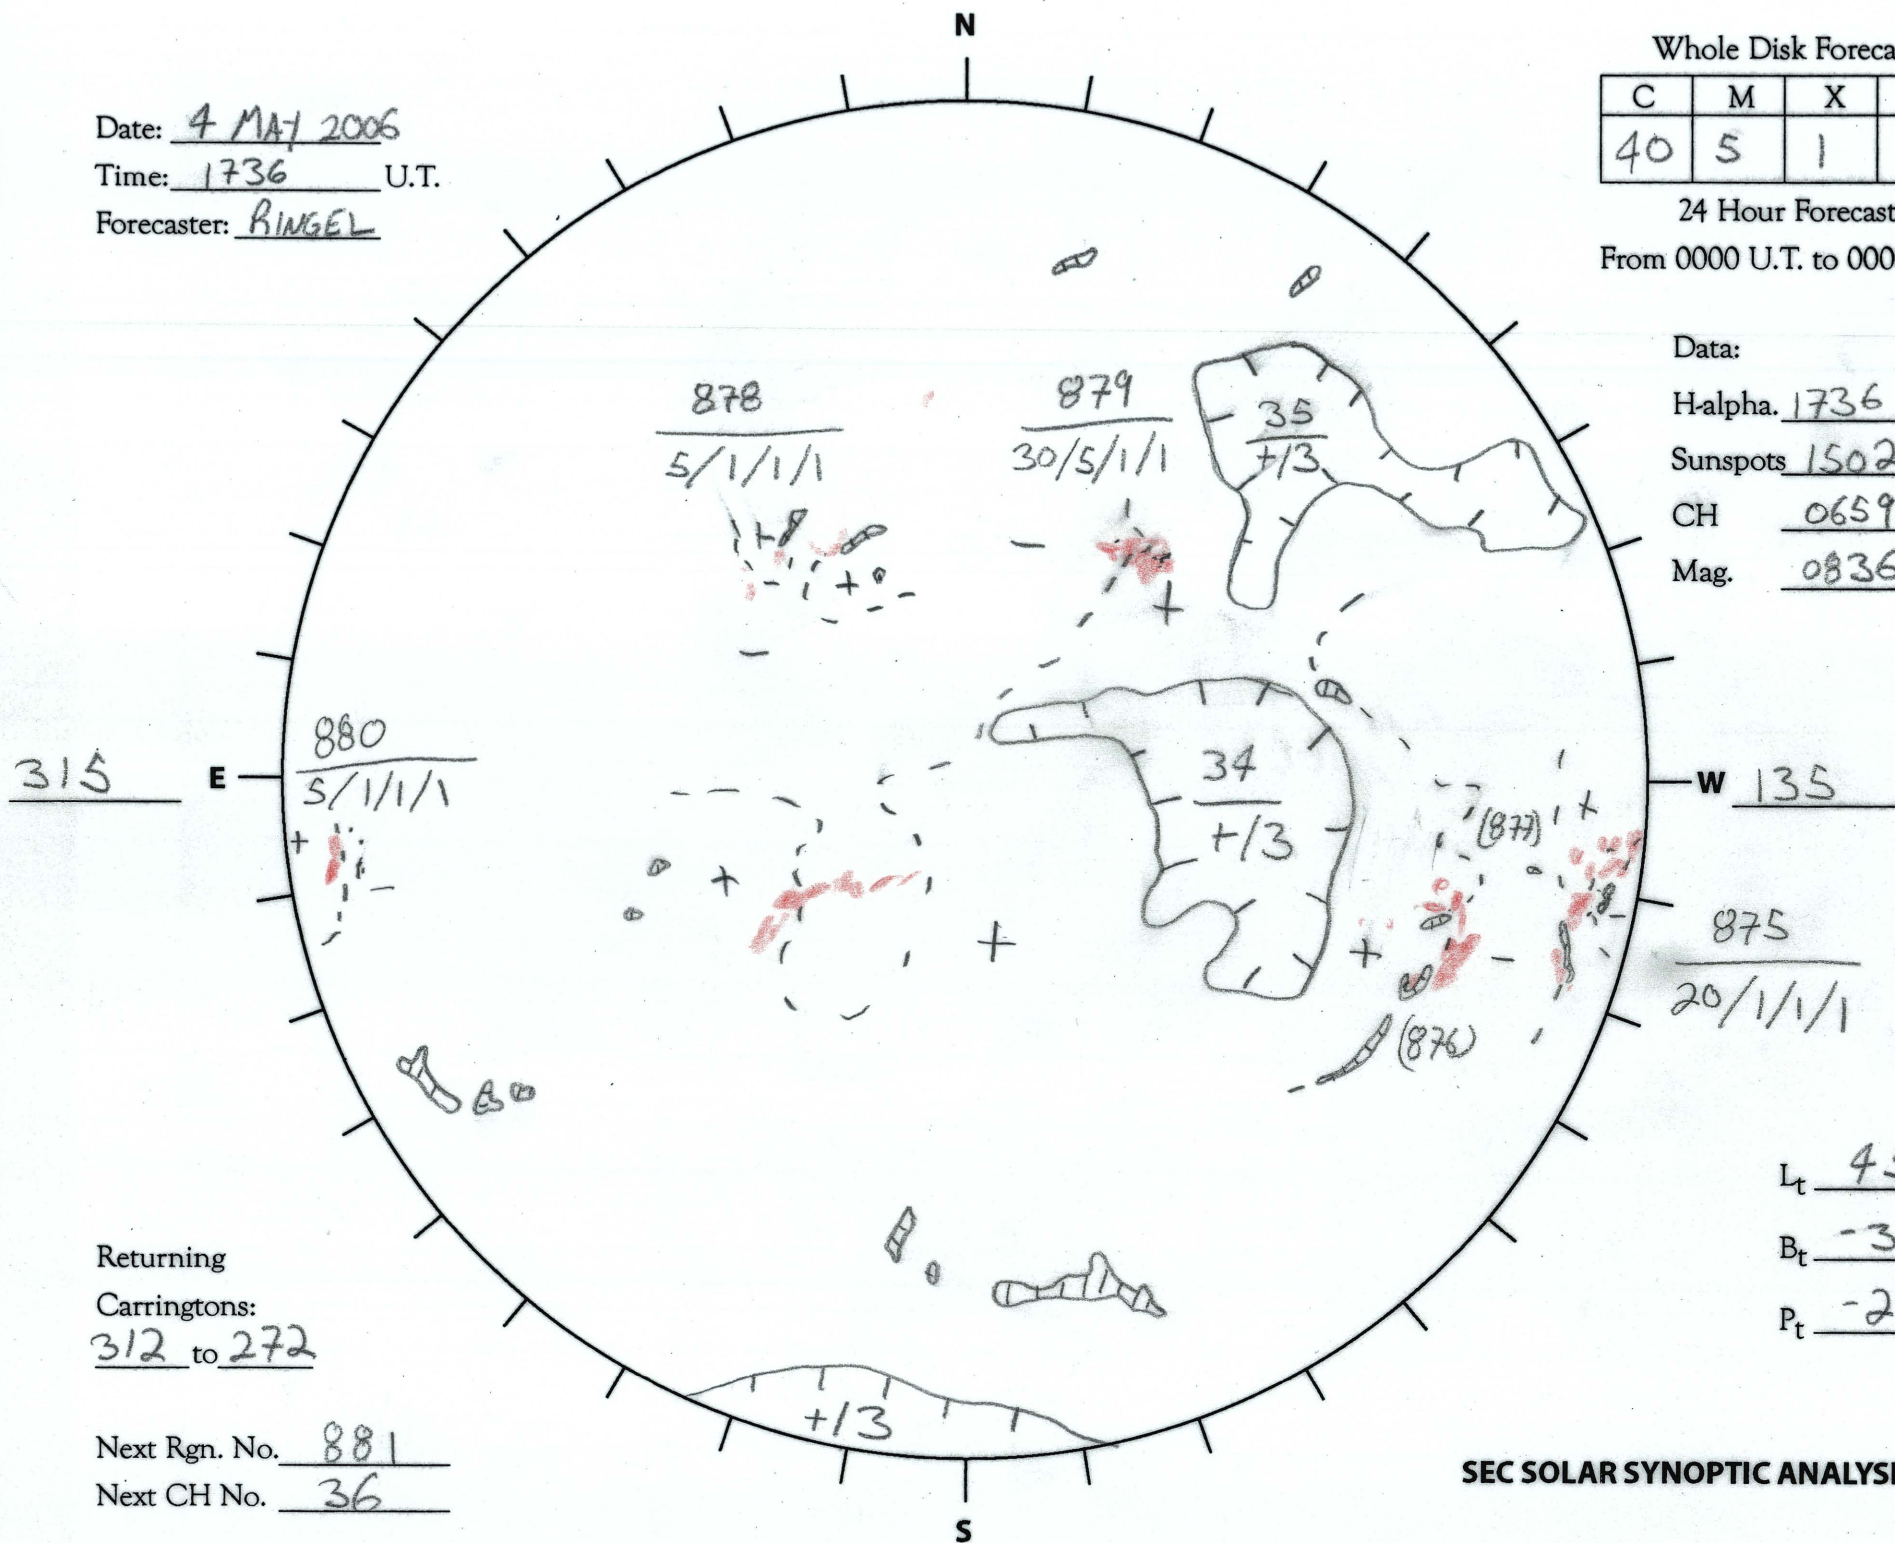

Date: 4 MAY 2006  
 Time: 1736 U.T.  
 Forecaster: RINGEL

Whole Disk Forecast

C	M	X	P
40	5	1	1

24 Hour Forecast  
 From 0000 U.T. to 0000 U.T.

Data:

H-alpha. 1736 U.T.

Sunspots 1502 U.T.

CH 0659 U.T.

Mag. 0836 U.T.

Returning  
 Carringtons:  
312 to 272

Next Rgn. No. 881  
 Next CH No. 36

$L_t$  45.3  
 $B_t$  -3.8  
 $P_t$  -23.5