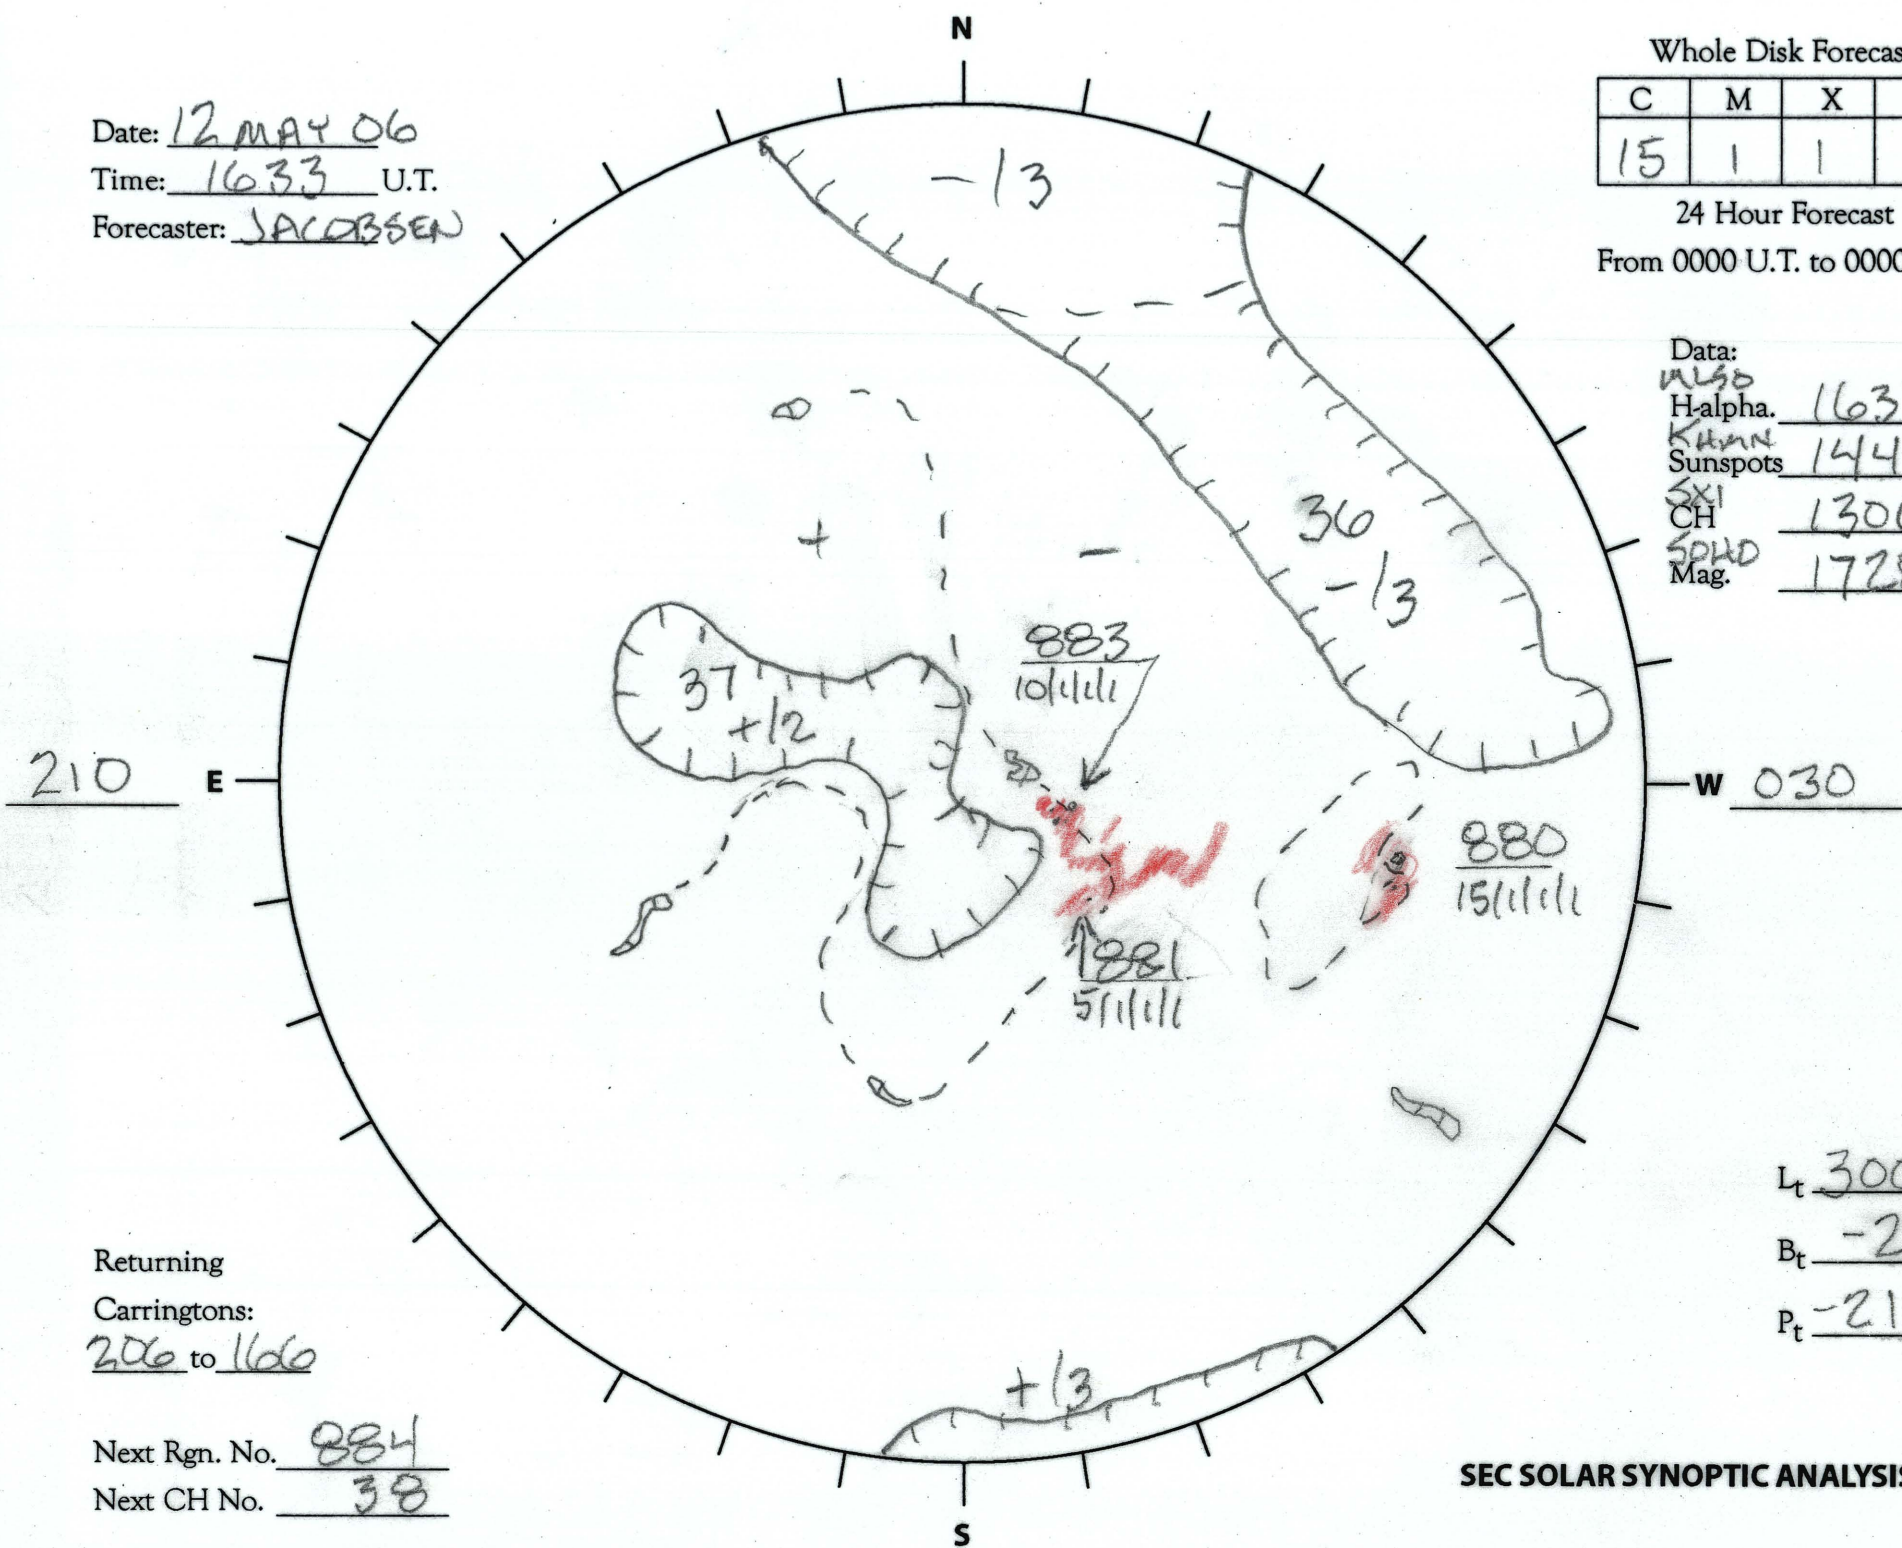

Date: 12 MAY 06
 Time: 1633 U.T.
 Forecaster: JACOBSEN

Whole Disk Forecast

C	M	X	P
15	1	1	1

24 Hour Forecast
 From 0000 U.T. to 0000 U.T.

Data:
 ALSO
 H-alpha. 1633 U.T.
 K_{MIN}
 Sunspots 1444 U.T.
 SXI
 CH 1306 U.T.
 SPWD
 Mag. 1728 U.T.

Returning
 Carringtons:
206 to 1660

Next Rgn. No. 884
 Next CH No. 38

L_t 300
 B_t -2.9
 P_t -21.6