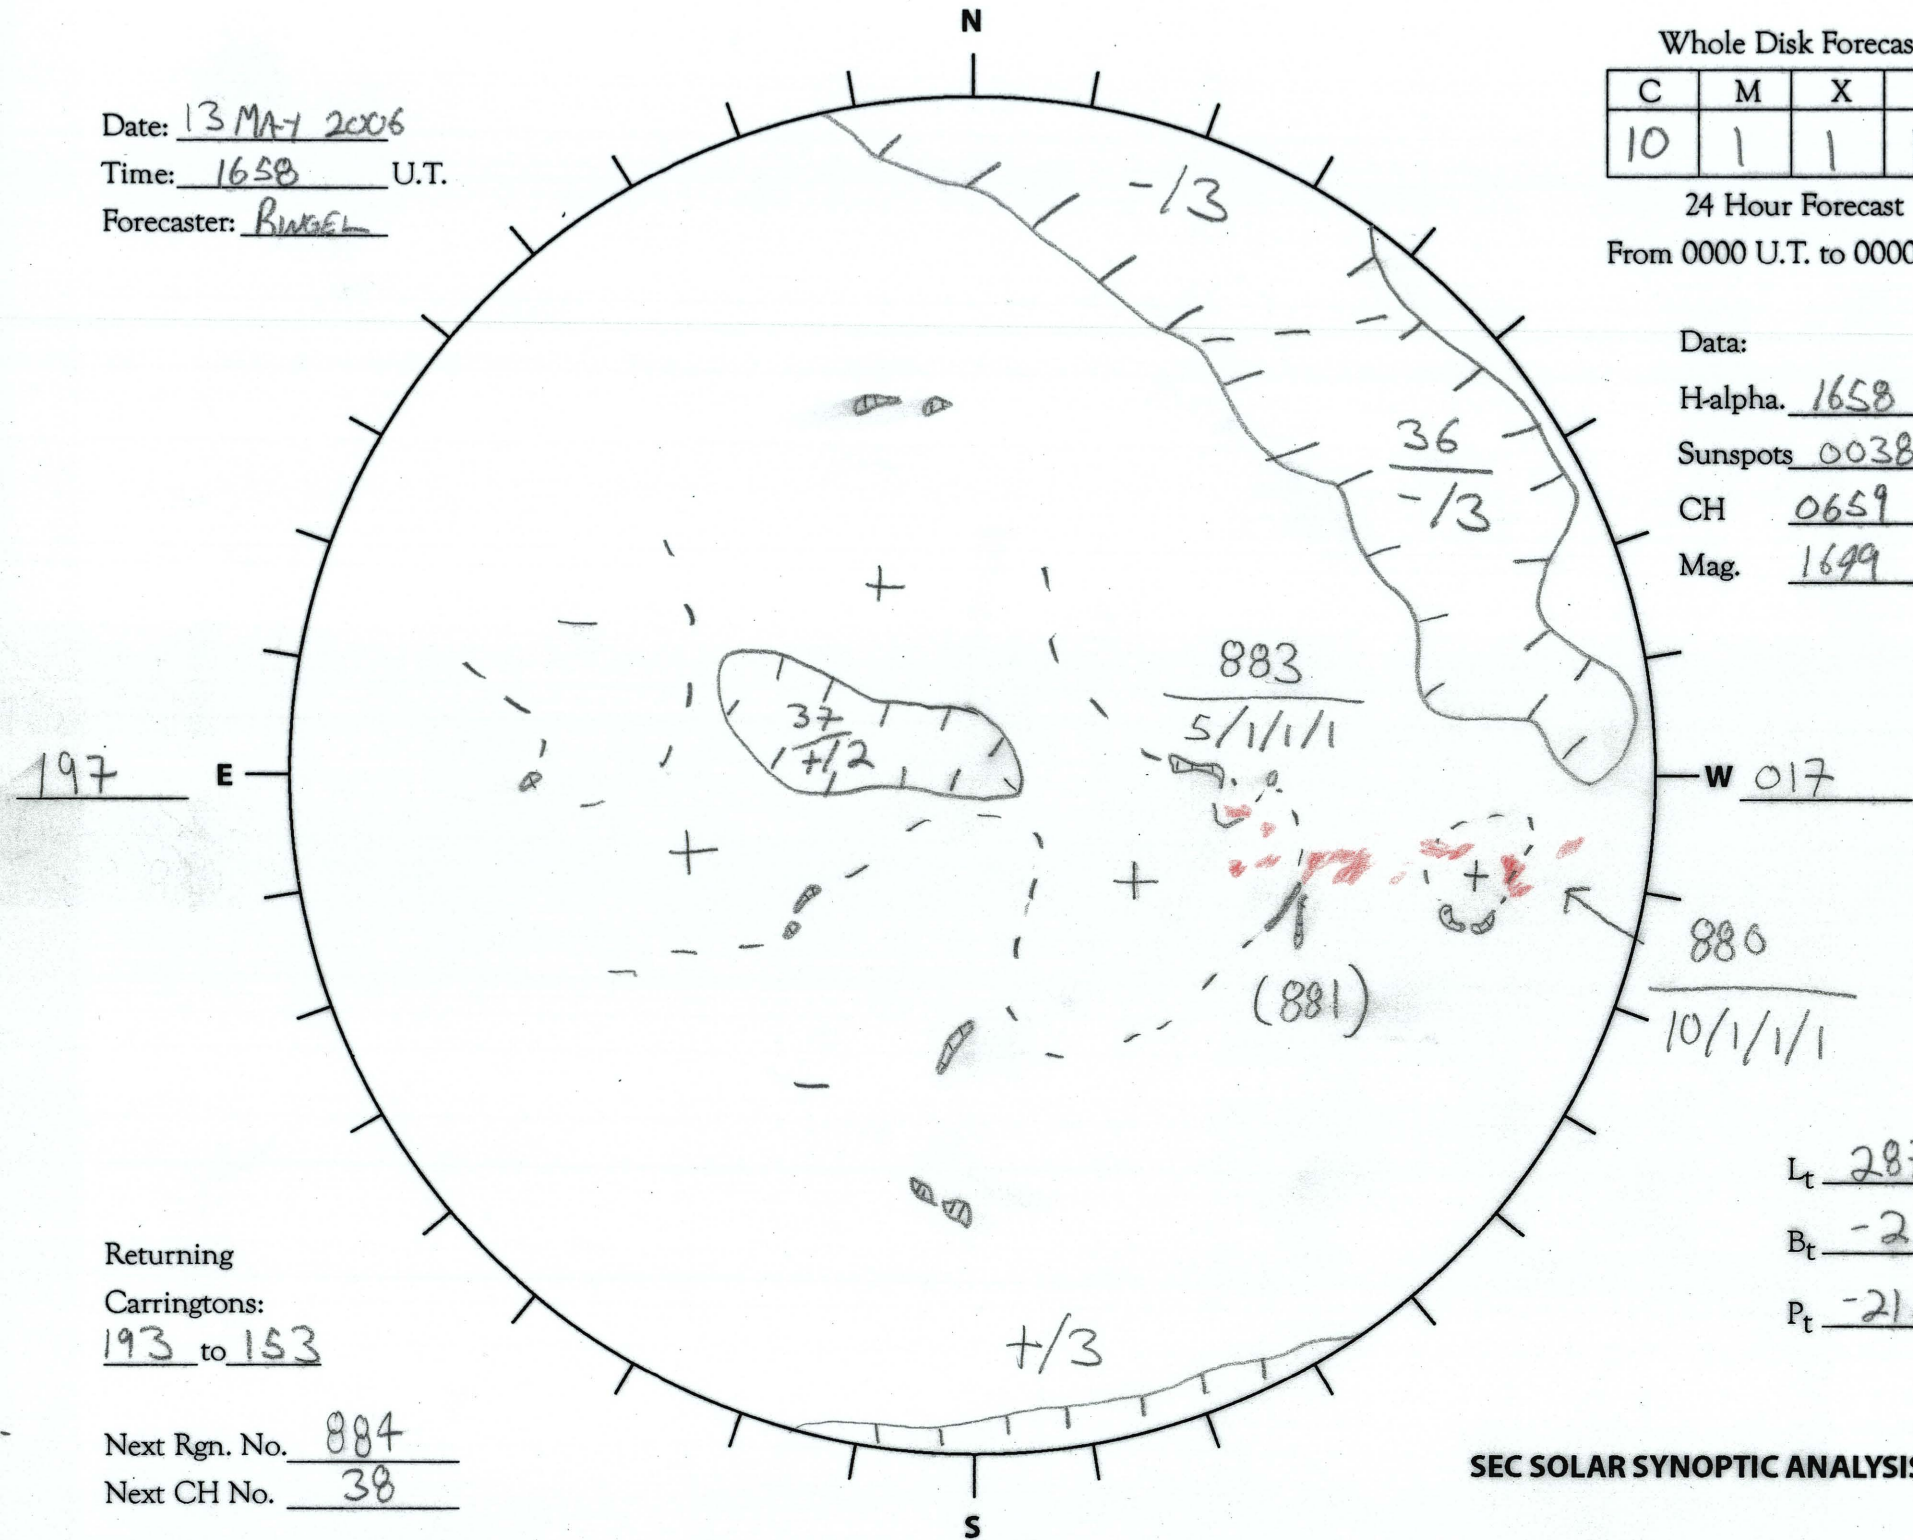

Date: 13 MAY 2006  
 Time: 1658 U.T.  
 Forecaster: BURGEL

Whole Disk Forecast

C	M	X	P
10	1	1	1

24 Hour Forecast  
 From 0000 U.T. to 0000 U.T.

Data:

H-alpha. 1658 U.T.

Sunspots 0038 U.T.

CH 0659 U.T.

Mag. 1699 U.T.

Returning  
 Carringtons:  
193 to 153

Next Rgn. No. 884  
 Next CH No. 38

$L_t$  287

$B_t$  -2.8

$P_t$  -21.4