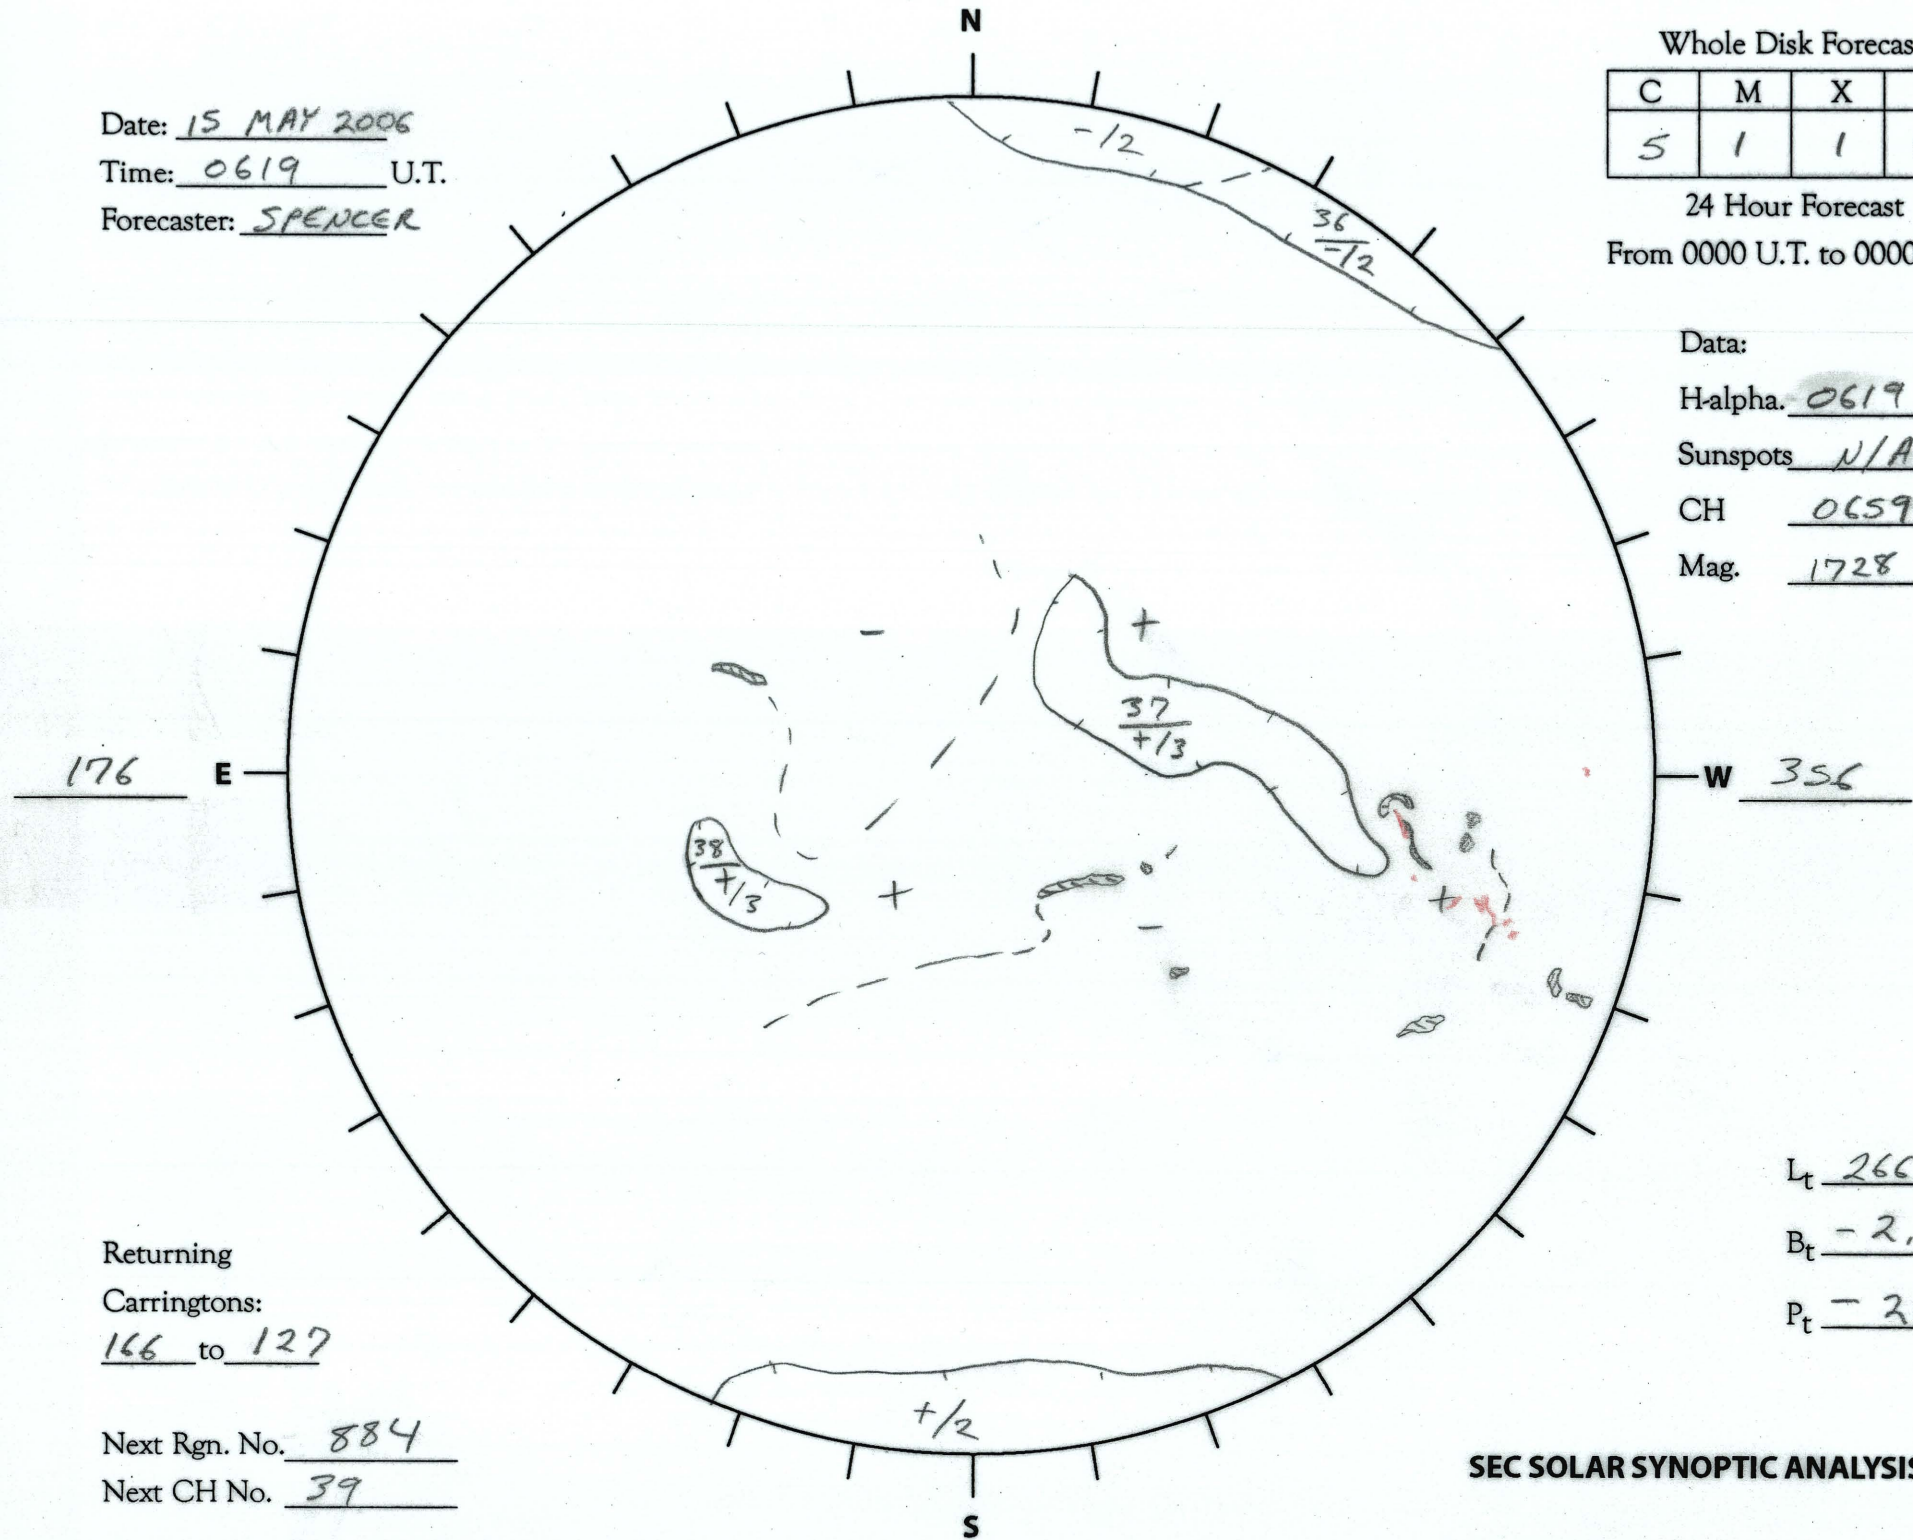

Date: 15 MAY 2006  
 Time: 0619 U.T.  
 Forecaster: SPENCER

Whole Disk Forecast

C	M	X	P
5	1	1	1

24 Hour Forecast  
 From 0000 U.T. to 0000 U.T.

Data:

H-alpha. 0619 U.T.

Sunspots N/A U.T.

CH 0659 U.T.

Mag. 1728 U.T.

176 E

W 356

Returning  
 Carringtons:  
166 to 127

Next Rgn. No. 884  
 Next CH No. 39

$L_t$  266

$B_t$  -2.7

$P_t$  -21.0