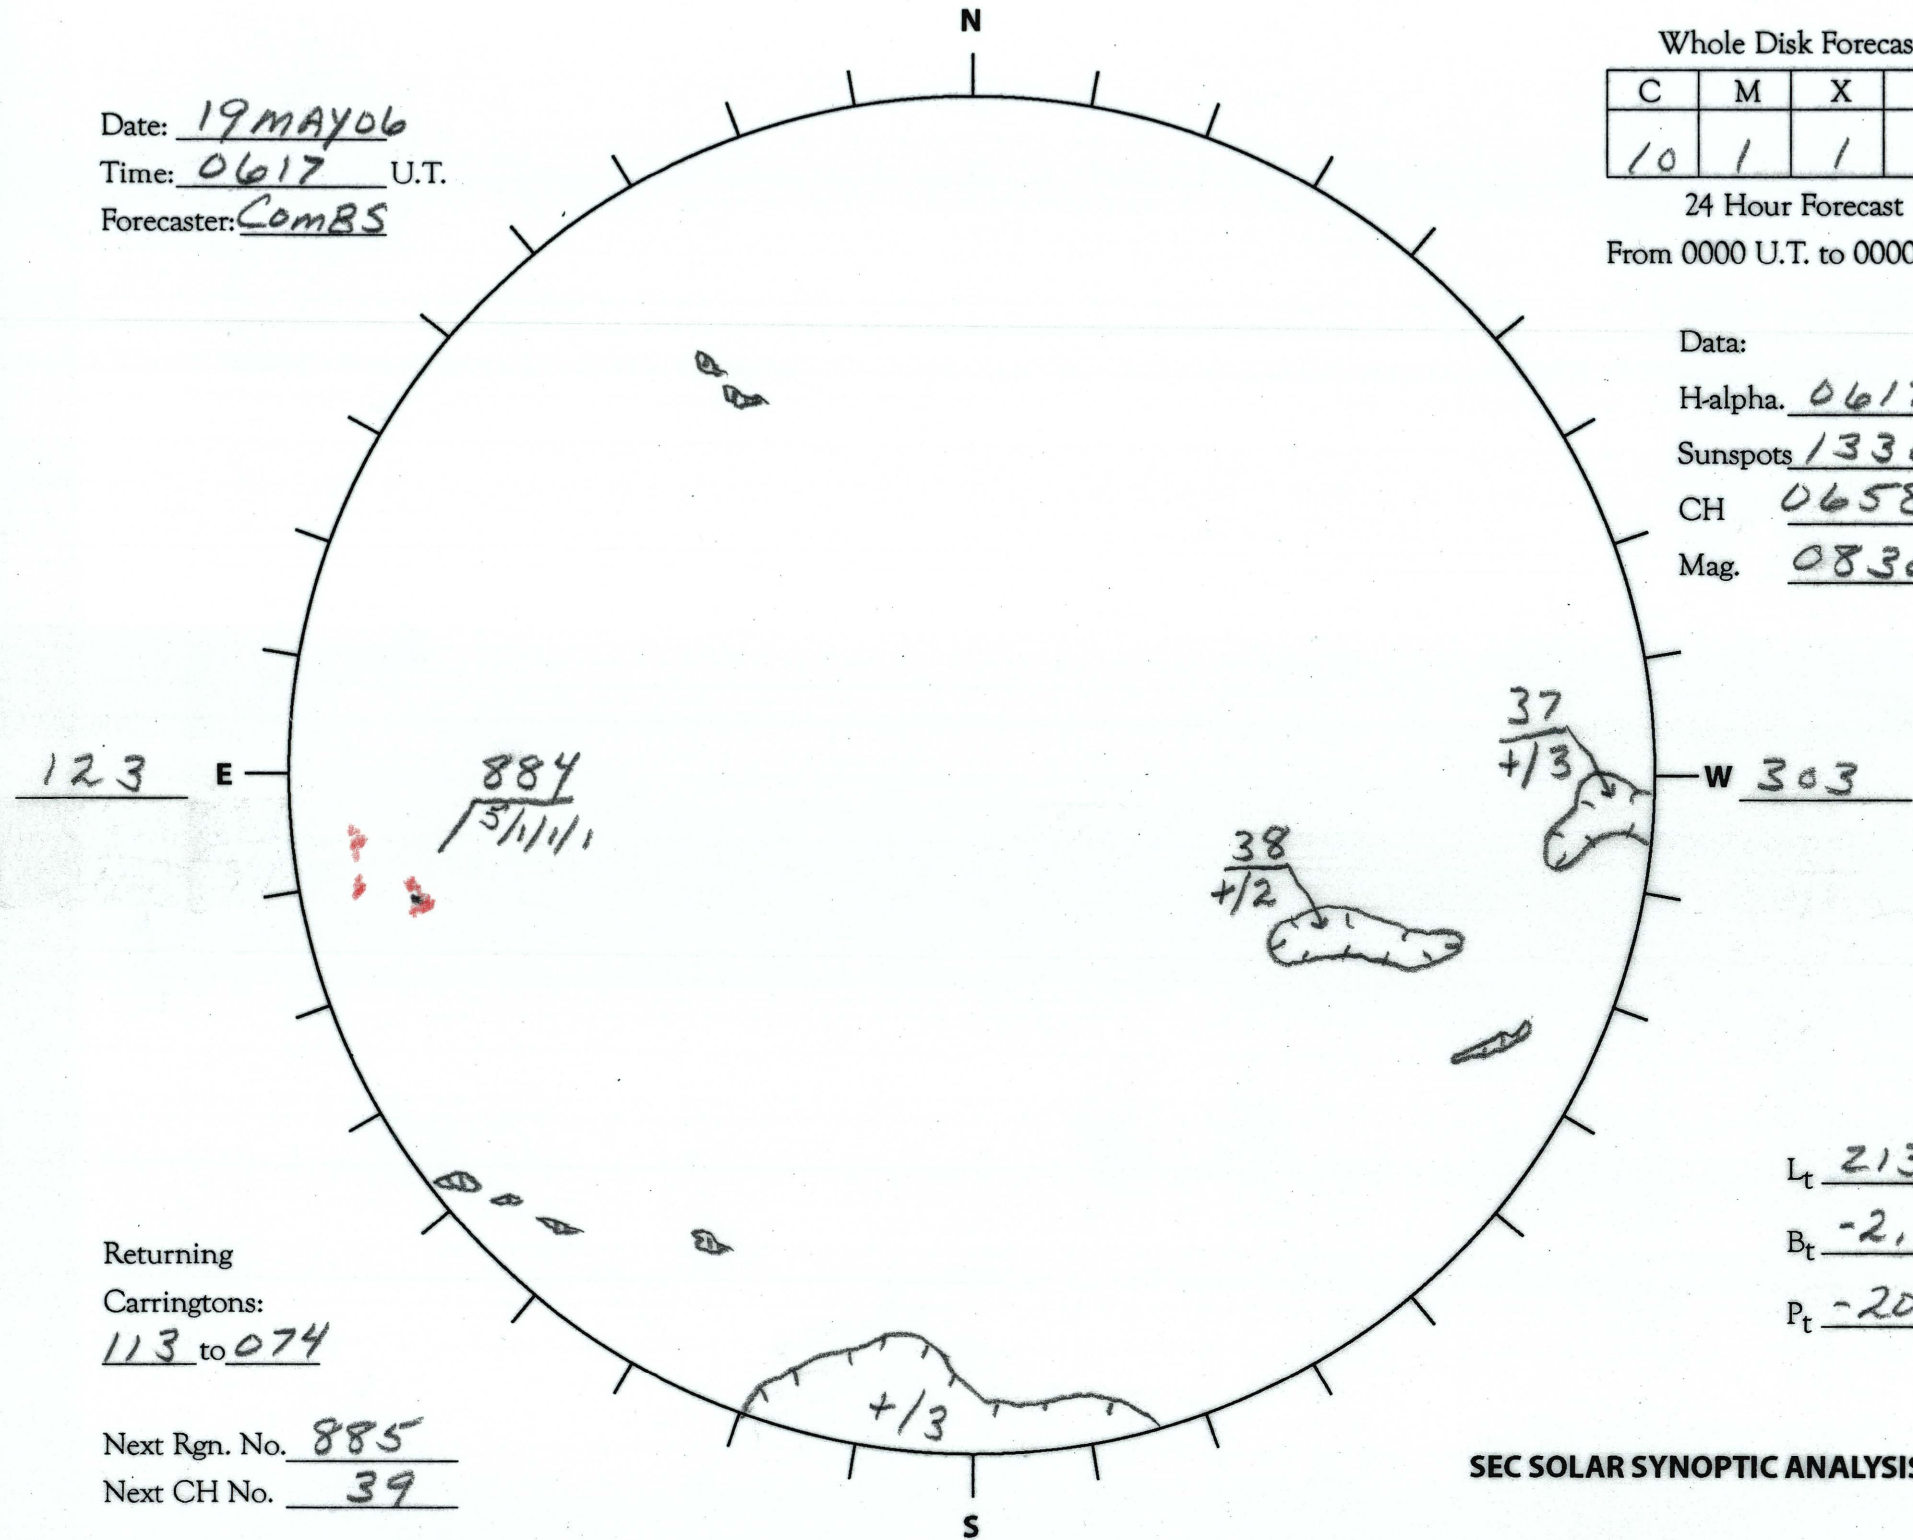

Date: 19 MAY 06
 Time: 0617 U.T.
 Forecaster: COMBS

Whole Disk Forecast

C	M	X	P
<u>10</u>	<u>1</u>	<u>1</u>	<u>1</u>

24 Hour Forecast
 From 0000 U.T. to 0000 U.T.

Data:

H-alpha. 0617 U.T.

Sunspots 1330 U.T.

CH 0658 U.T.

Mag. 0830 U.T.

Returning
 Carringtons:
113 to 074

Next Rgn. No. 885
 Next CH No. 39

L_t 213.1
 B_t -2.2
 P_t -20.0