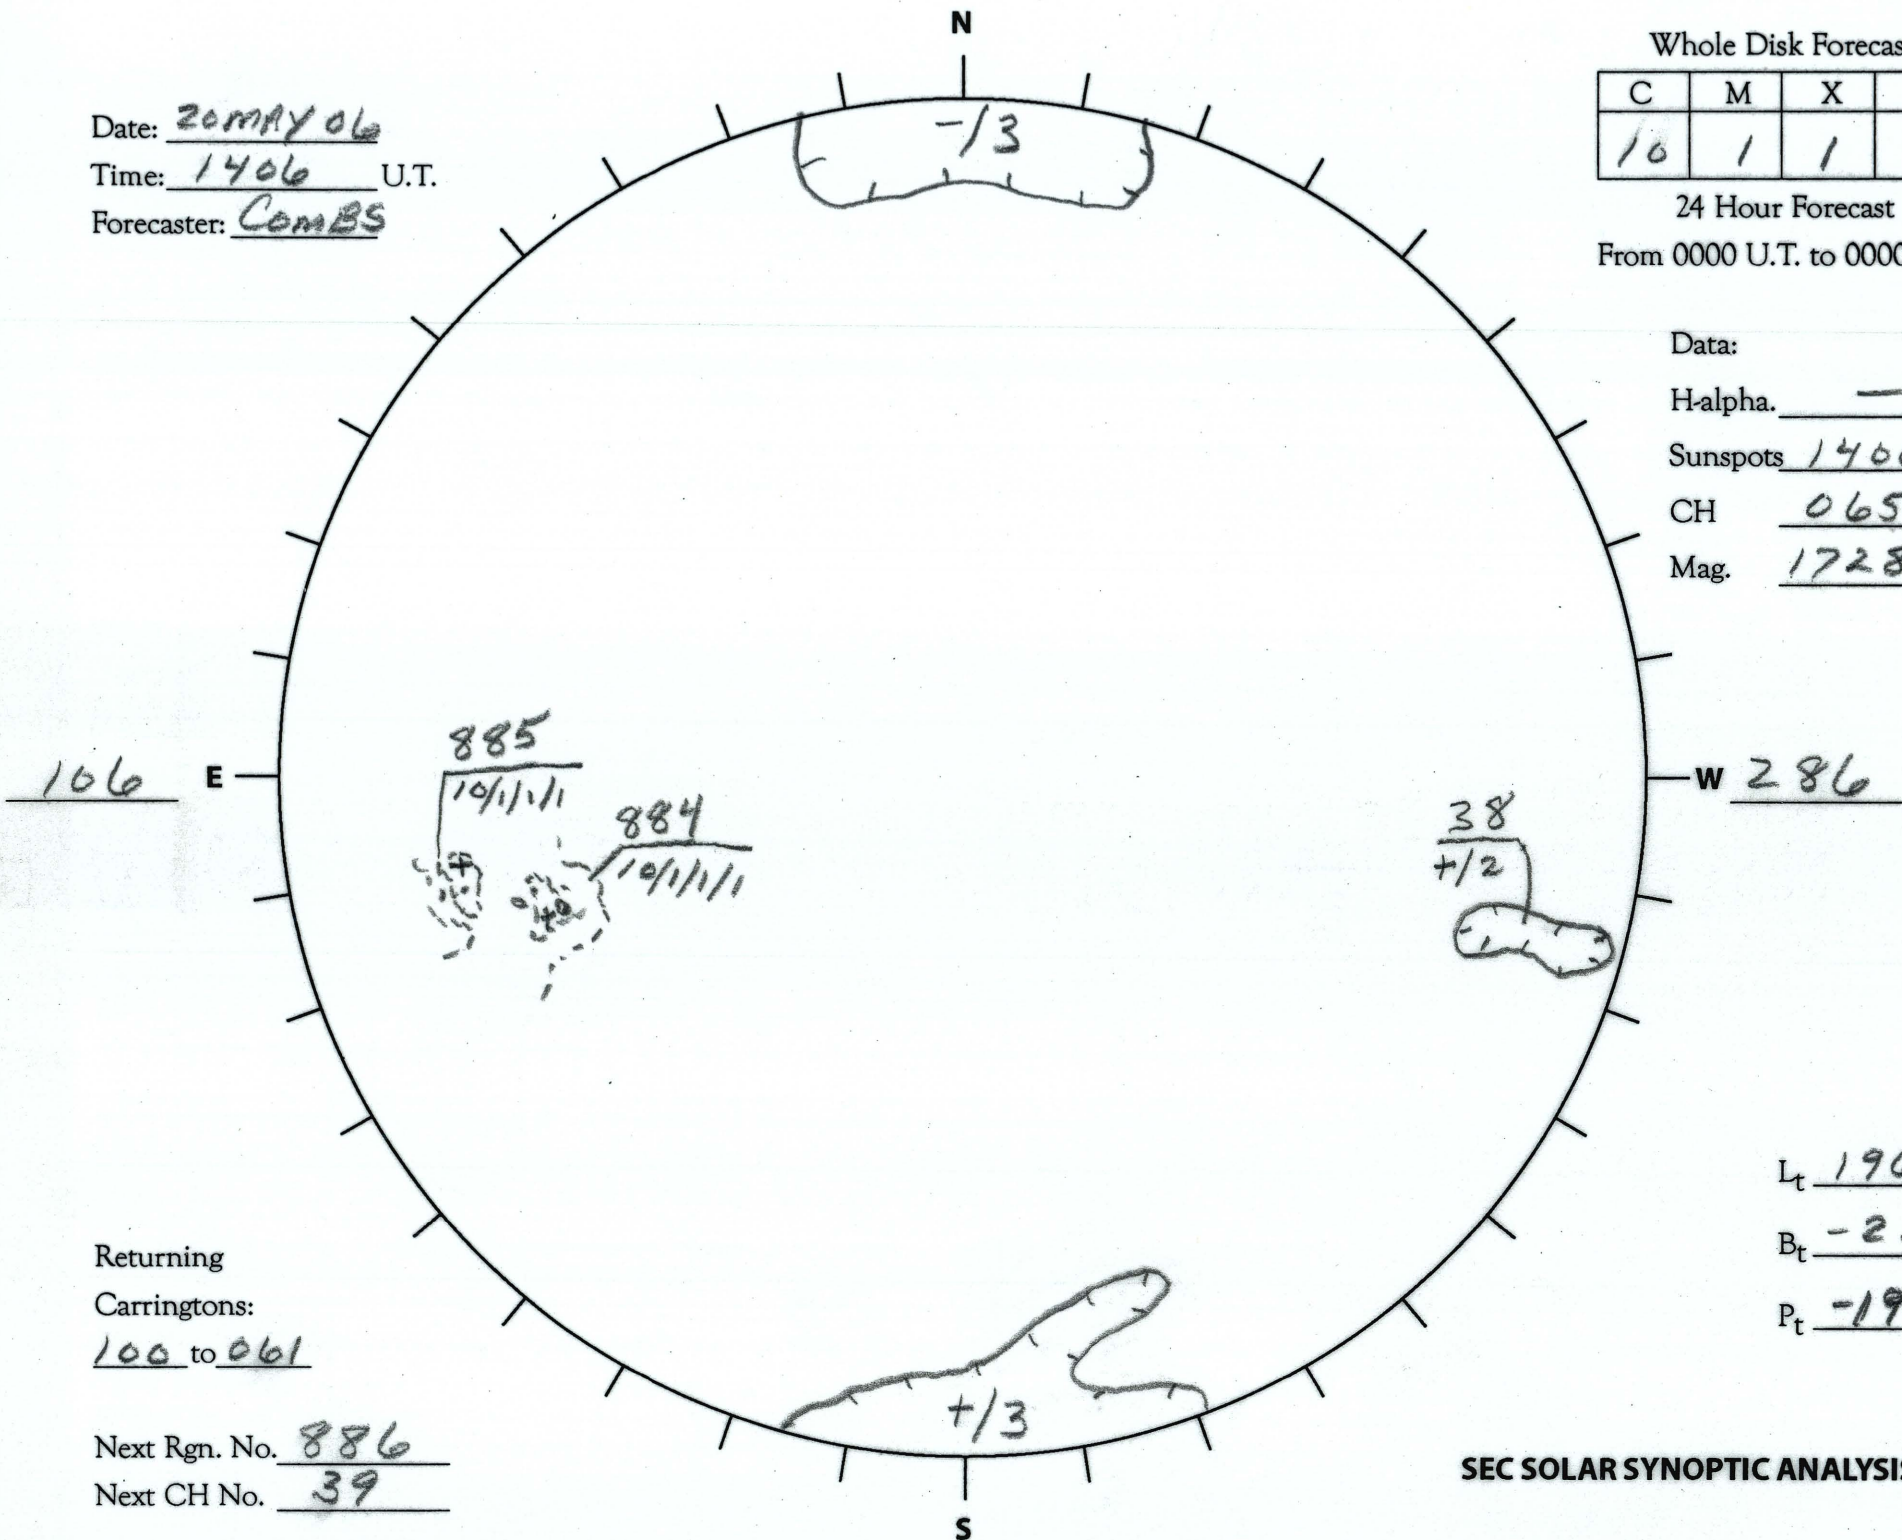

Date: 20 MAY 06
 Time: 1406 U.T.
 Forecaster: COMBS

Whole Disk Forecast

C	M	X	P
<u>10</u>	<u>1</u>	<u>1</u>	<u>1</u>

24 Hour Forecast
 From 0000 U.T. to 0000 U.T.

Data:

H-alpha. — U.T.

Sunspots 1406 U.T.

CH 0659 U.T.

Mag. 1728 U.T.

106 E

W 286

Returning
 Carringtons:
100 to 061

Next Rgn. No. 886
 Next CH No. 39

L_t 196

B_t -2.1

P_t -19.4