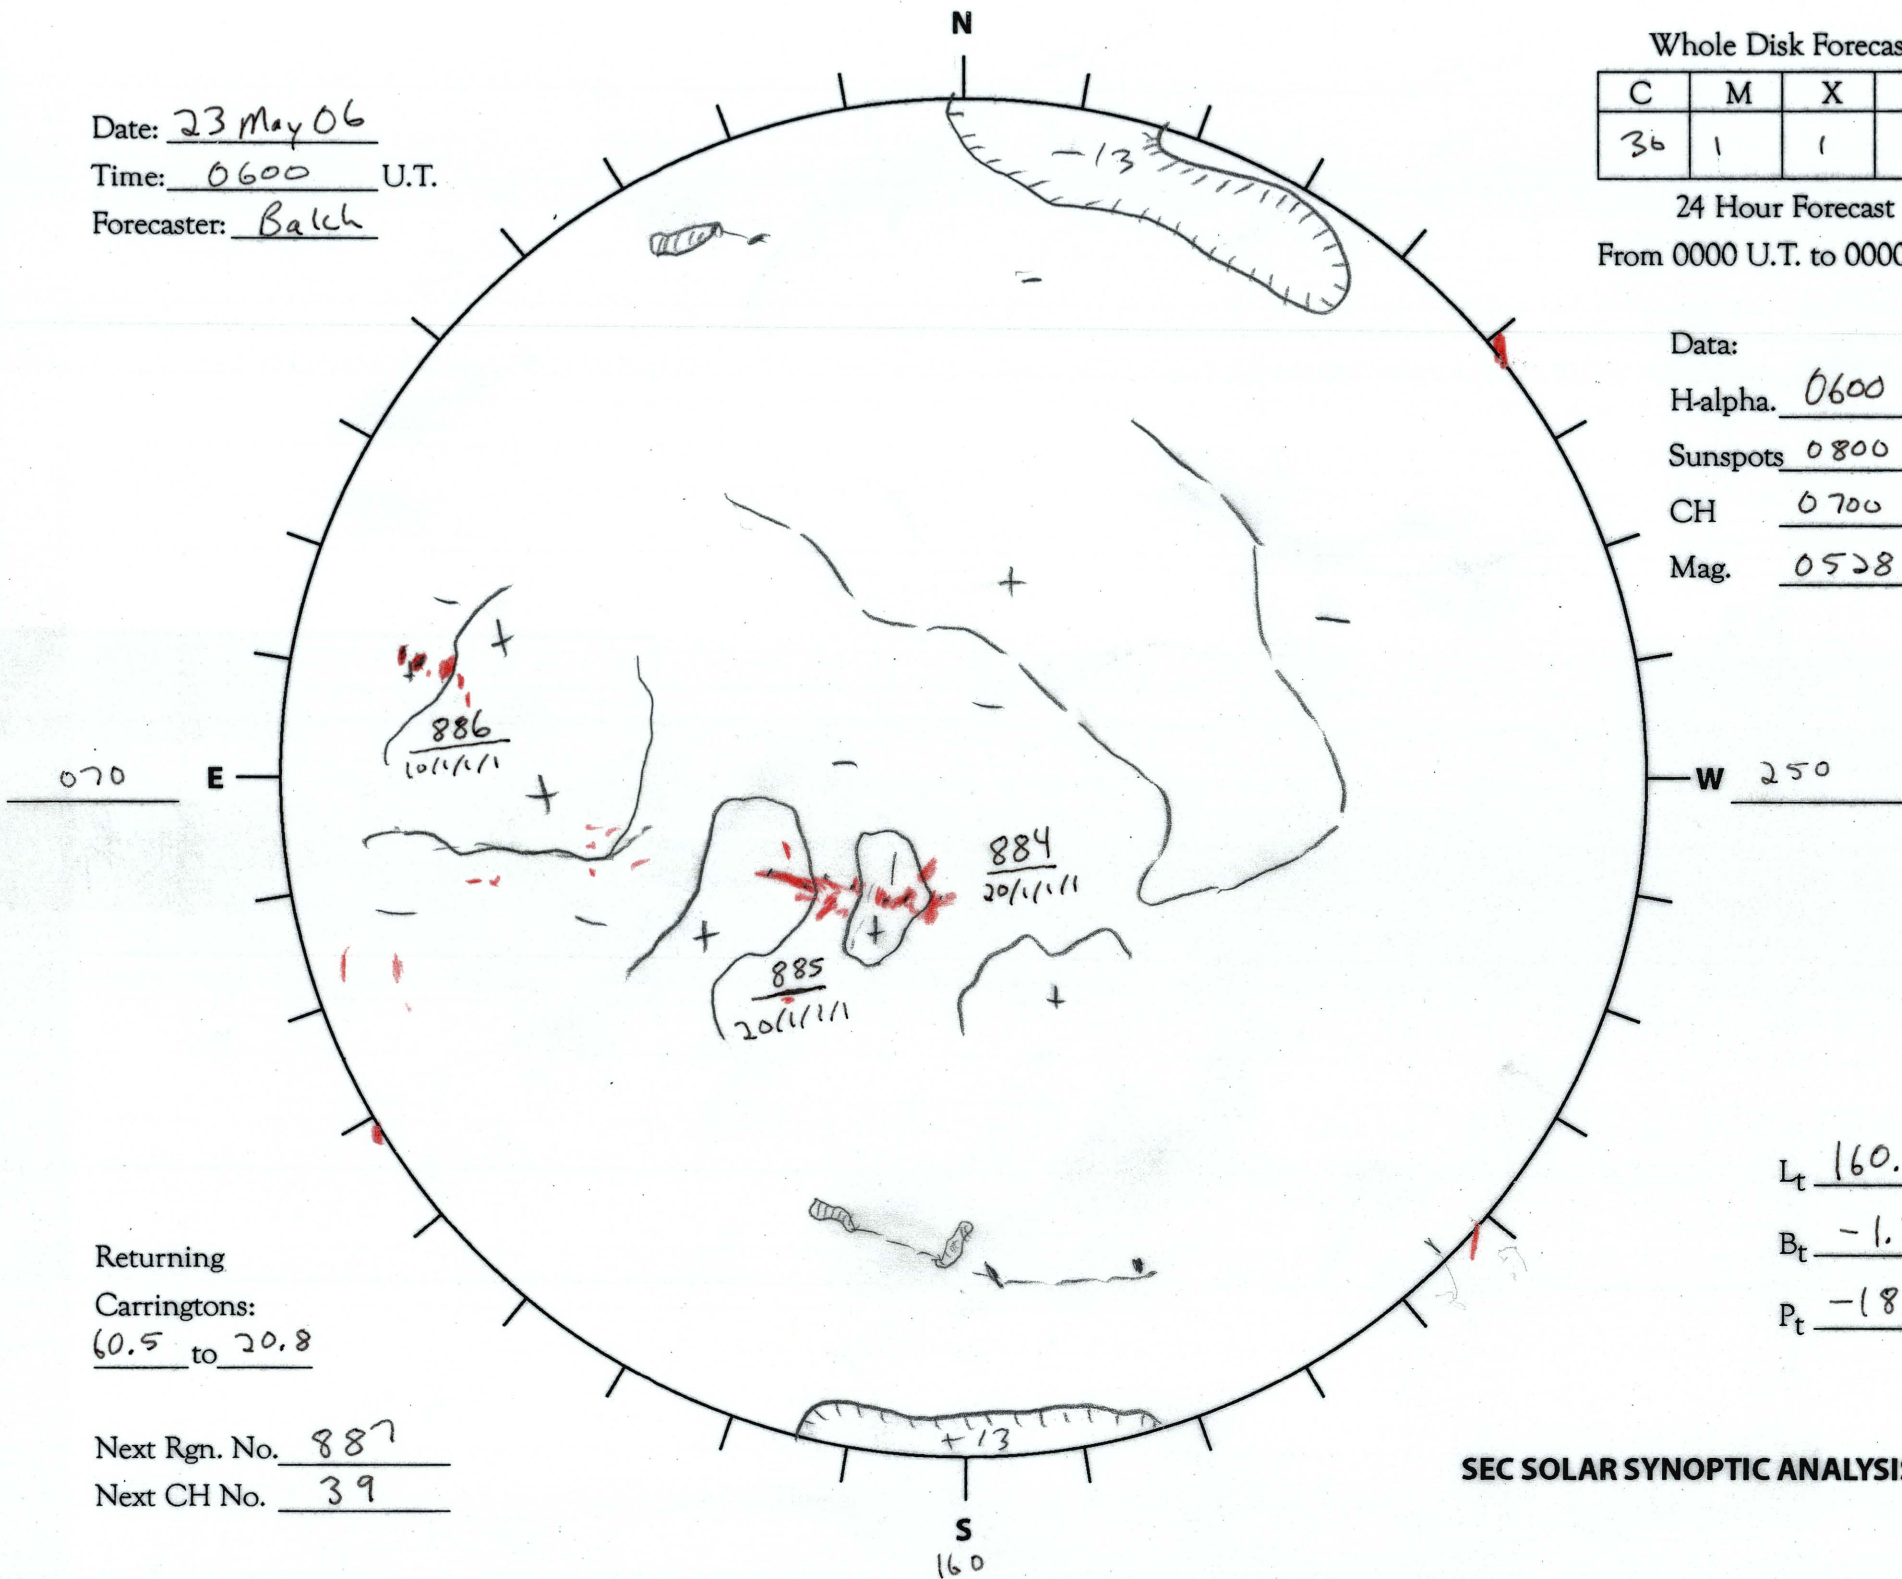

Date: 23 May 06
 Time: 0600 U.T.
 Forecaster: Batch

Whole Disk Forecast

C	M	X	P
36	1	1	1

24 Hour Forecast
 From 0000 U.T. to 0000 U.T.

Data:

H-alpha. 0600 U.T.

Sunspots 0800 U.T.

CH 0700 U.T.

Mag. 0528 U.T.

Returning
 Carringtons:
60.5 to 20.8

Next Rgn. No. 887
 Next CH No. 39

L_t 160.4

B_t -1.7

P_t -18.6