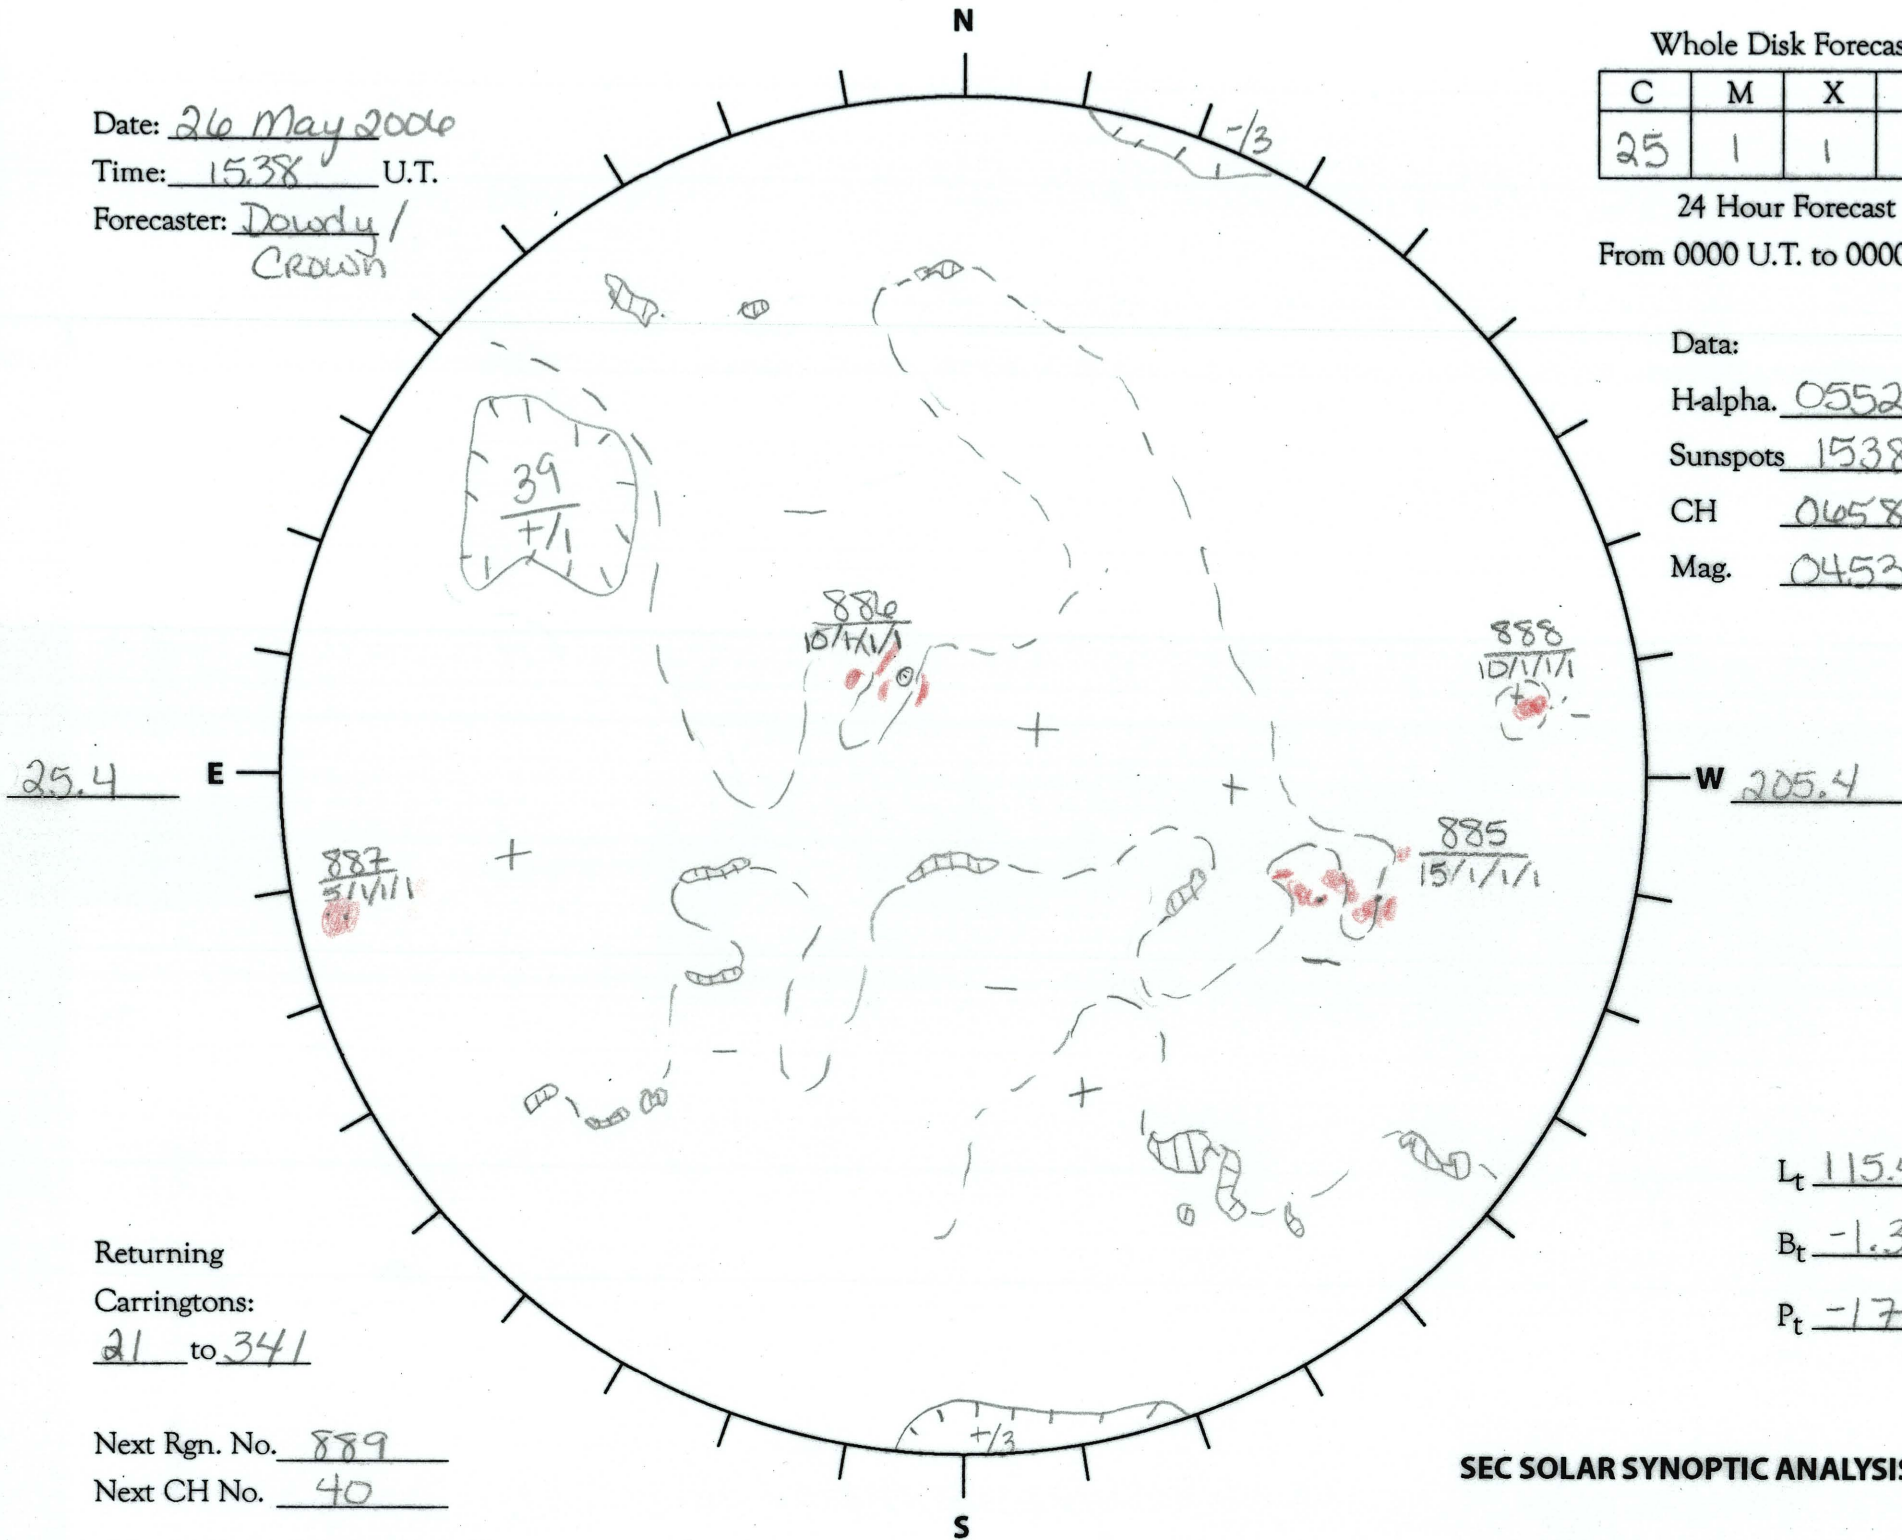

Date: 26 May 2006

Time: 15.38 U.T.

Forecaster: Dowdy /
Crown

Whole Disk Forecast

C	M	X	P
25	1	1	1

24 Hour Forecast

From 0000 U.T. to 0000 U.T.

Data:

H-alpha. 0552 U.T.

Sunspots 1538 U.T.

CH 0658 U.T.

Mag. 0453 U.T.

25.4 E

W 205.4

Returning

Carringtons:

21 to 341

Next Rgn. No. 889

Next CH No. 40

L_t 115.4

B_t -1.3

P_t -17.4