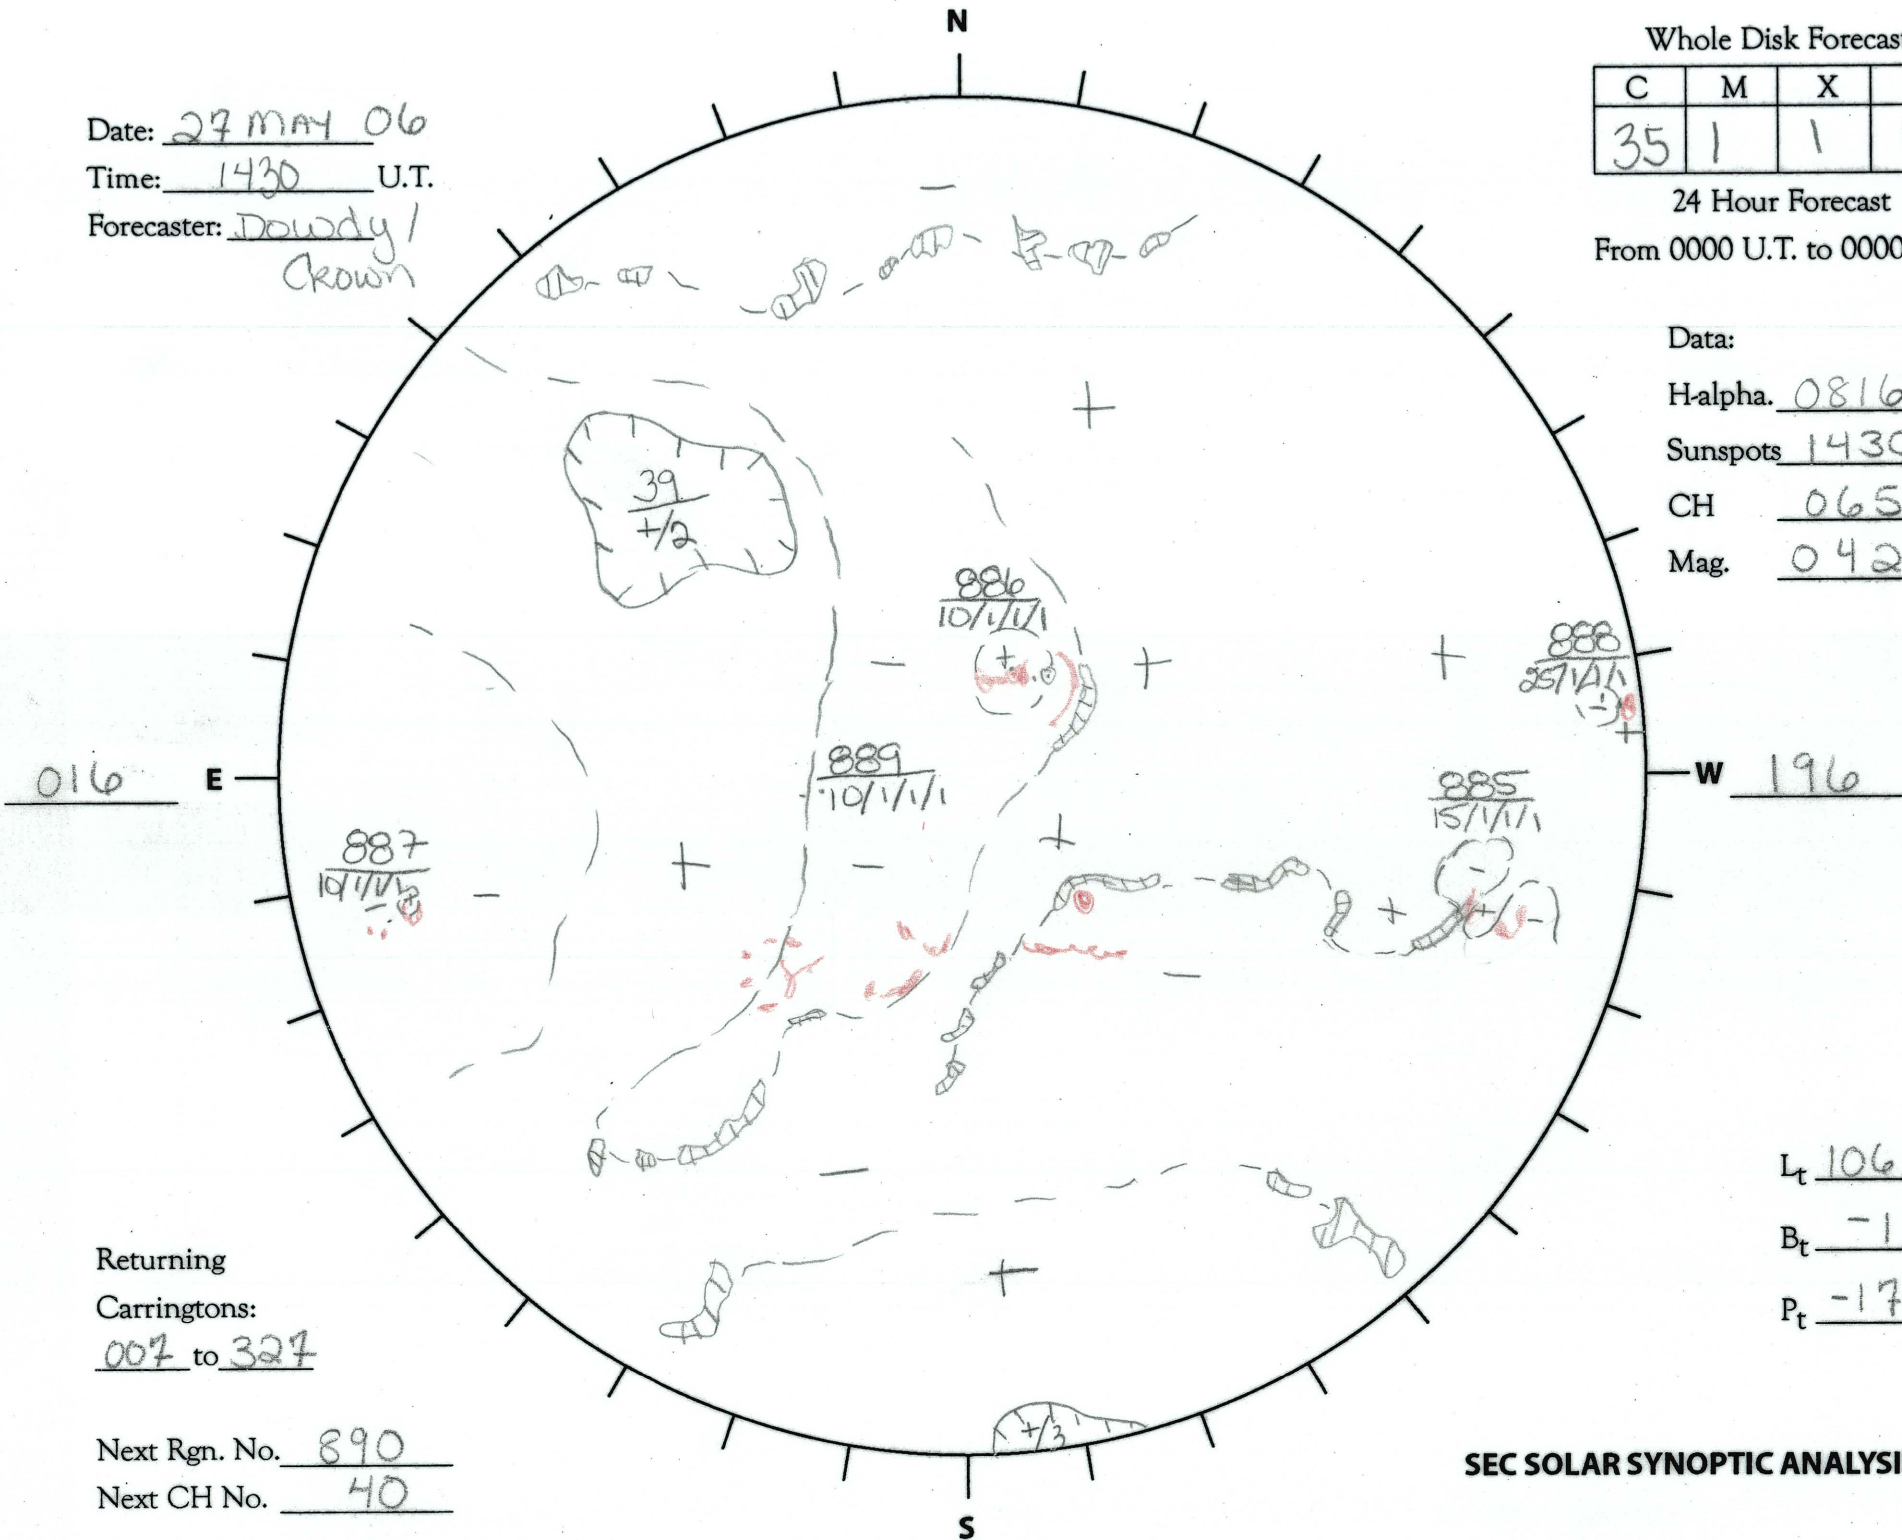

Date: 27 MAY 06
 Time: 1430 U.T.
 Forecaster: Dowdy /
Crown

Whole Disk Forecast

C	M	X	P
35	1	1	1

24 Hour Forecast
 From 0000 U.T. to 0000 U.T.

Data:

H-alpha. 0816 U.T.

Sunspots 1430 U.T.

CH 0659 U.T.

Mag. 0429 U.T.

Returning
 Carringtons:
007 to 327

Next Rgn. No. 890
 Next CH No. 40

L_t 106.3
 B_t -1.3
 P_t -17.2