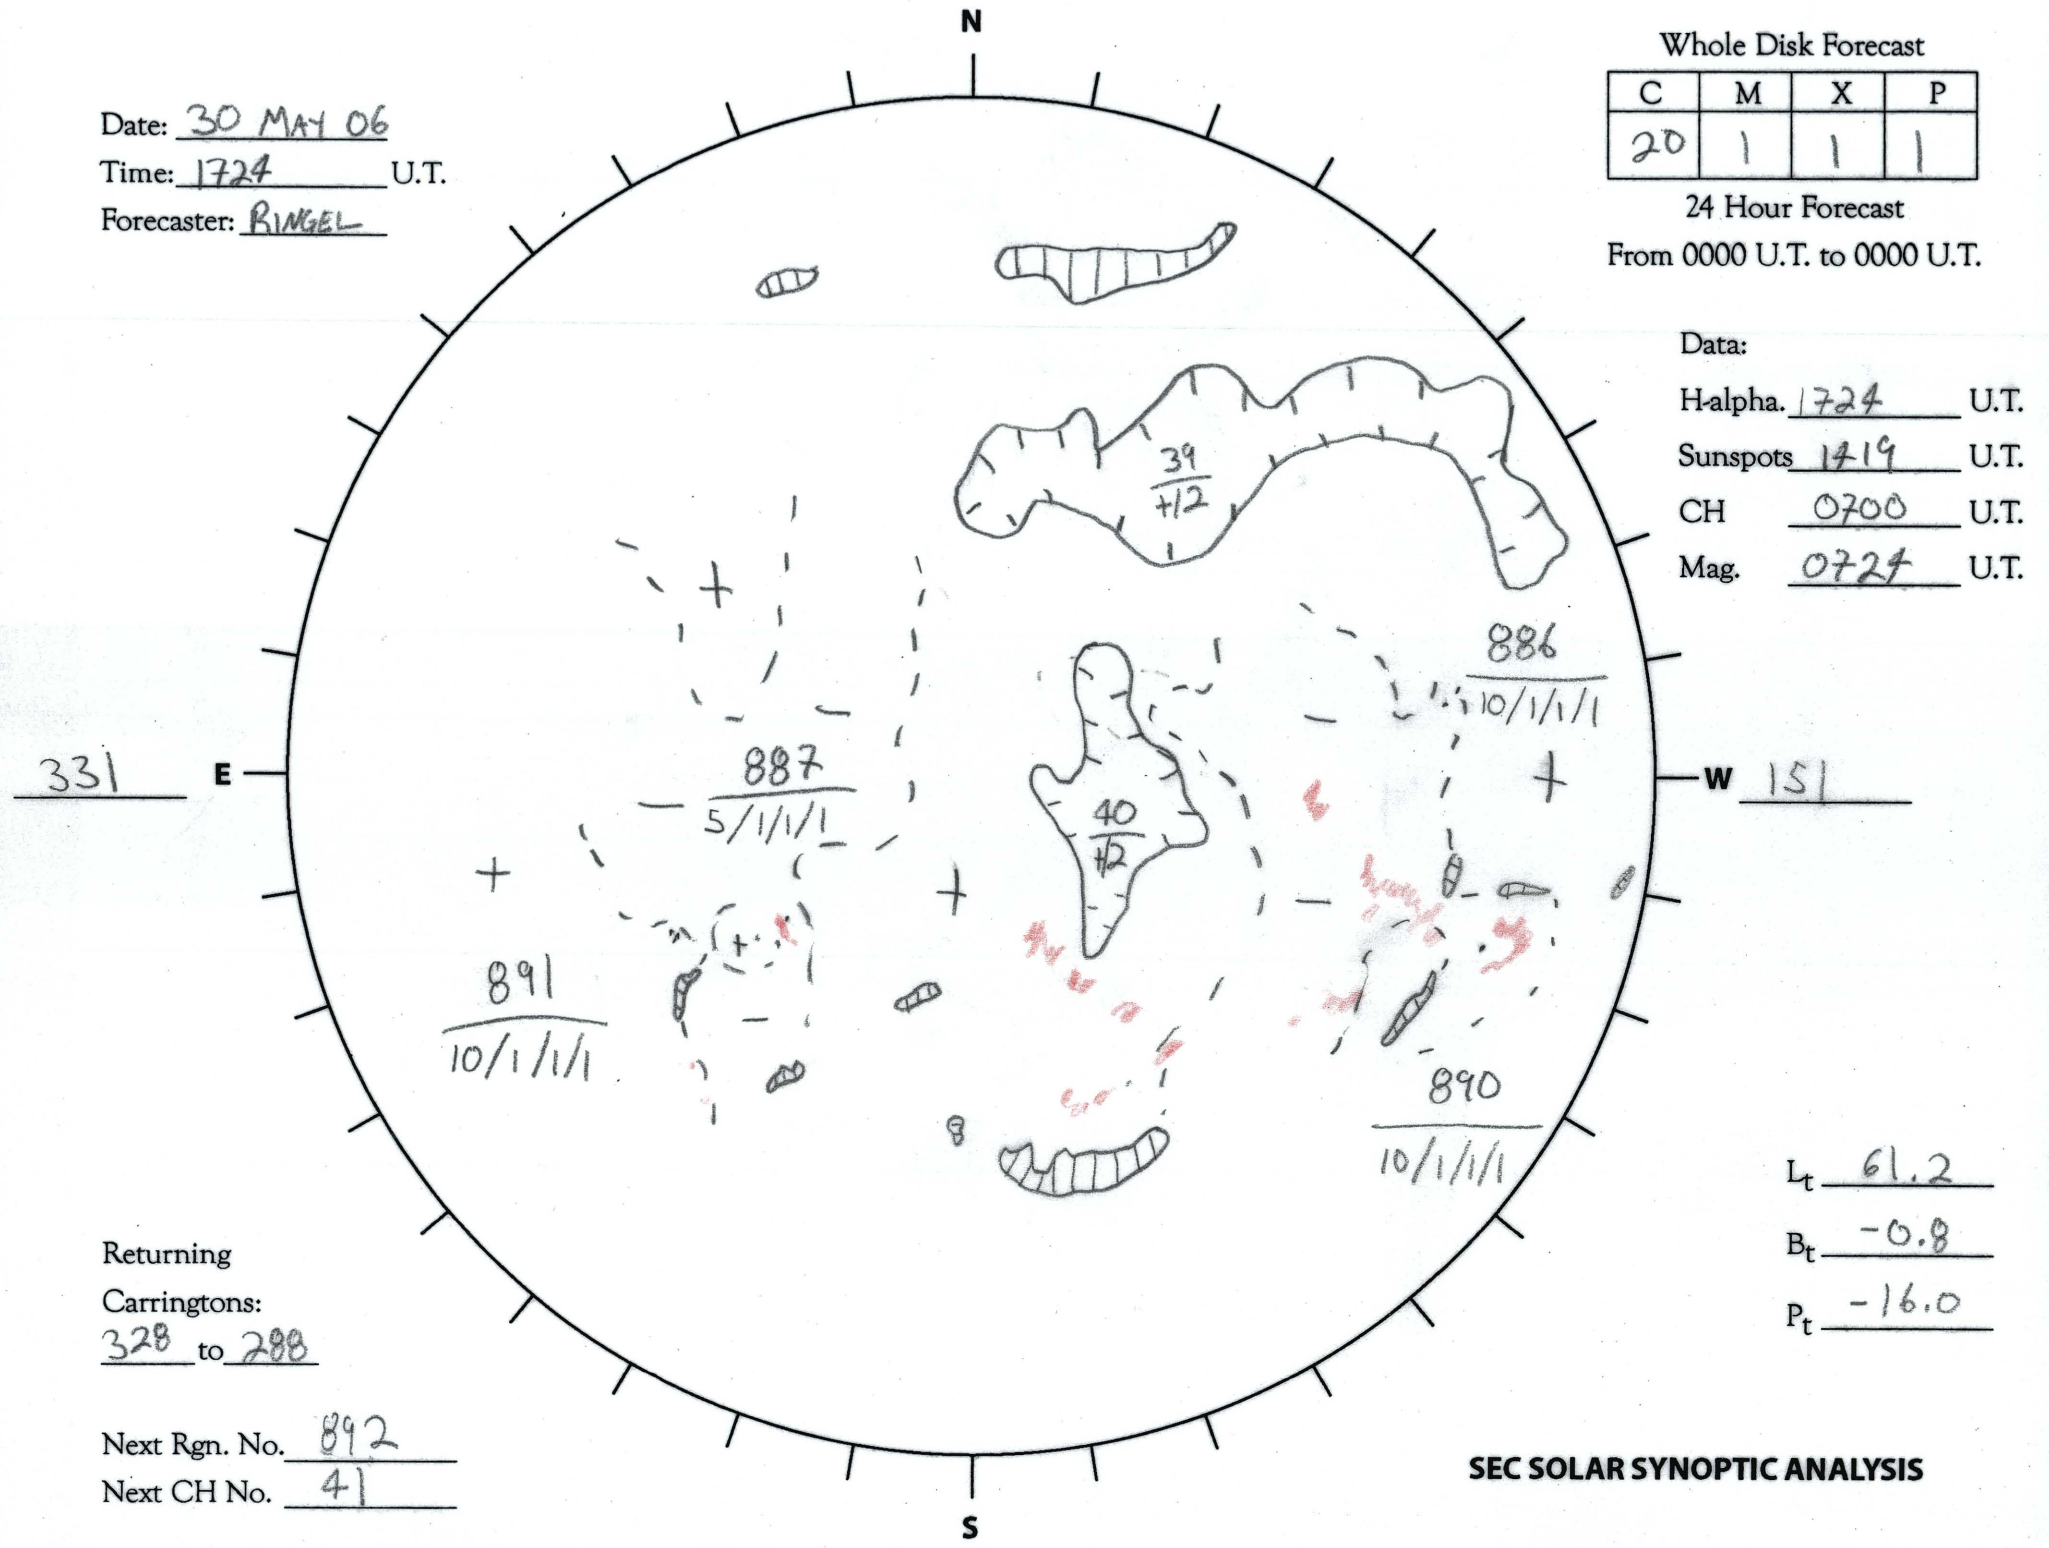

Date: 30 MAY 06  
 Time: 1724 U.T.  
 Forecaster: RINGEL

Whole Disk Forecast

C	M	X	P
20	1	1	1

24 Hour Forecast  
 From 0000 U.T. to 0000 U.T.

Data:

H-alpha. 1724 U.T.

Sunspots 1419 U.T.

CH 0700 U.T.

Mag. 0724 U.T.

Returning  
 Carringtons:  
328 to 288

Next Rgn. No. 892  
 Next CH No. 41

$L_t$  61.2

$B_t$  -0.8

$P_t$  -16.0