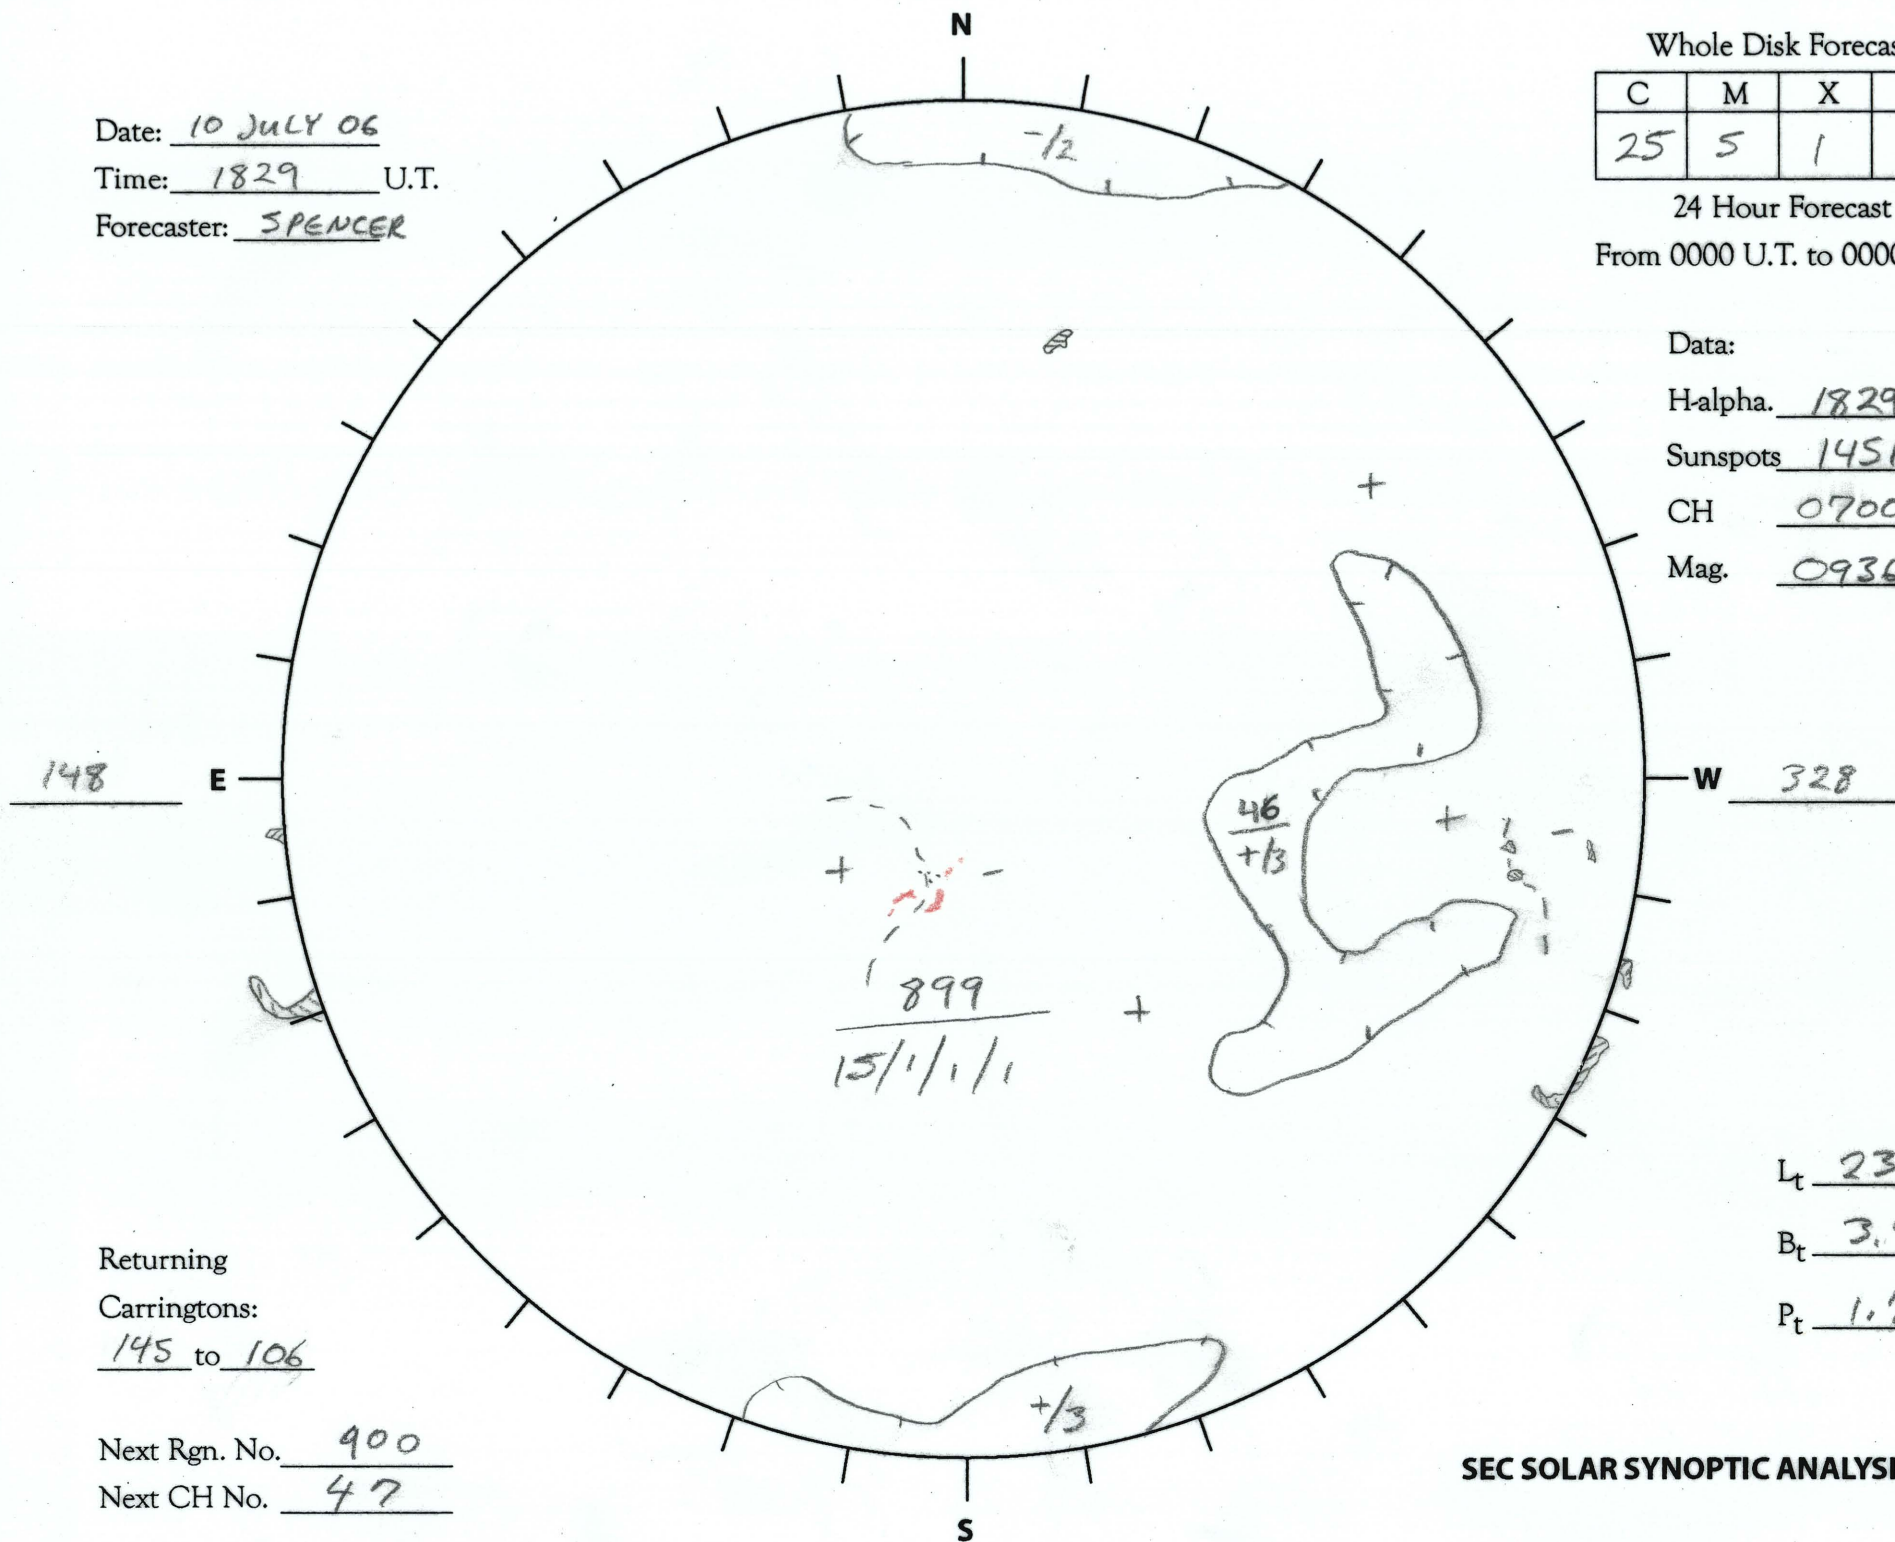

Date: 10 JULY 06
 Time: 1829 U.T.
 Forecaster: SPENCER

Whole Disk Forecast

C	M	X	P
25	5	1	1

24 Hour Forecast
 From 0000 U.T. to 0000 U.T.

Data:
 H-alpha. 1829 U.T.
 Sunspots 1451 U.T.
 CH 0700 U.T.
 Mag. 0936 U.T.

Returning
 Carringtons:
145 to 106

Next Rgn. No. 900
 Next CH No. 47

L_t 238
 B_t 3.9
 P_t 1.7