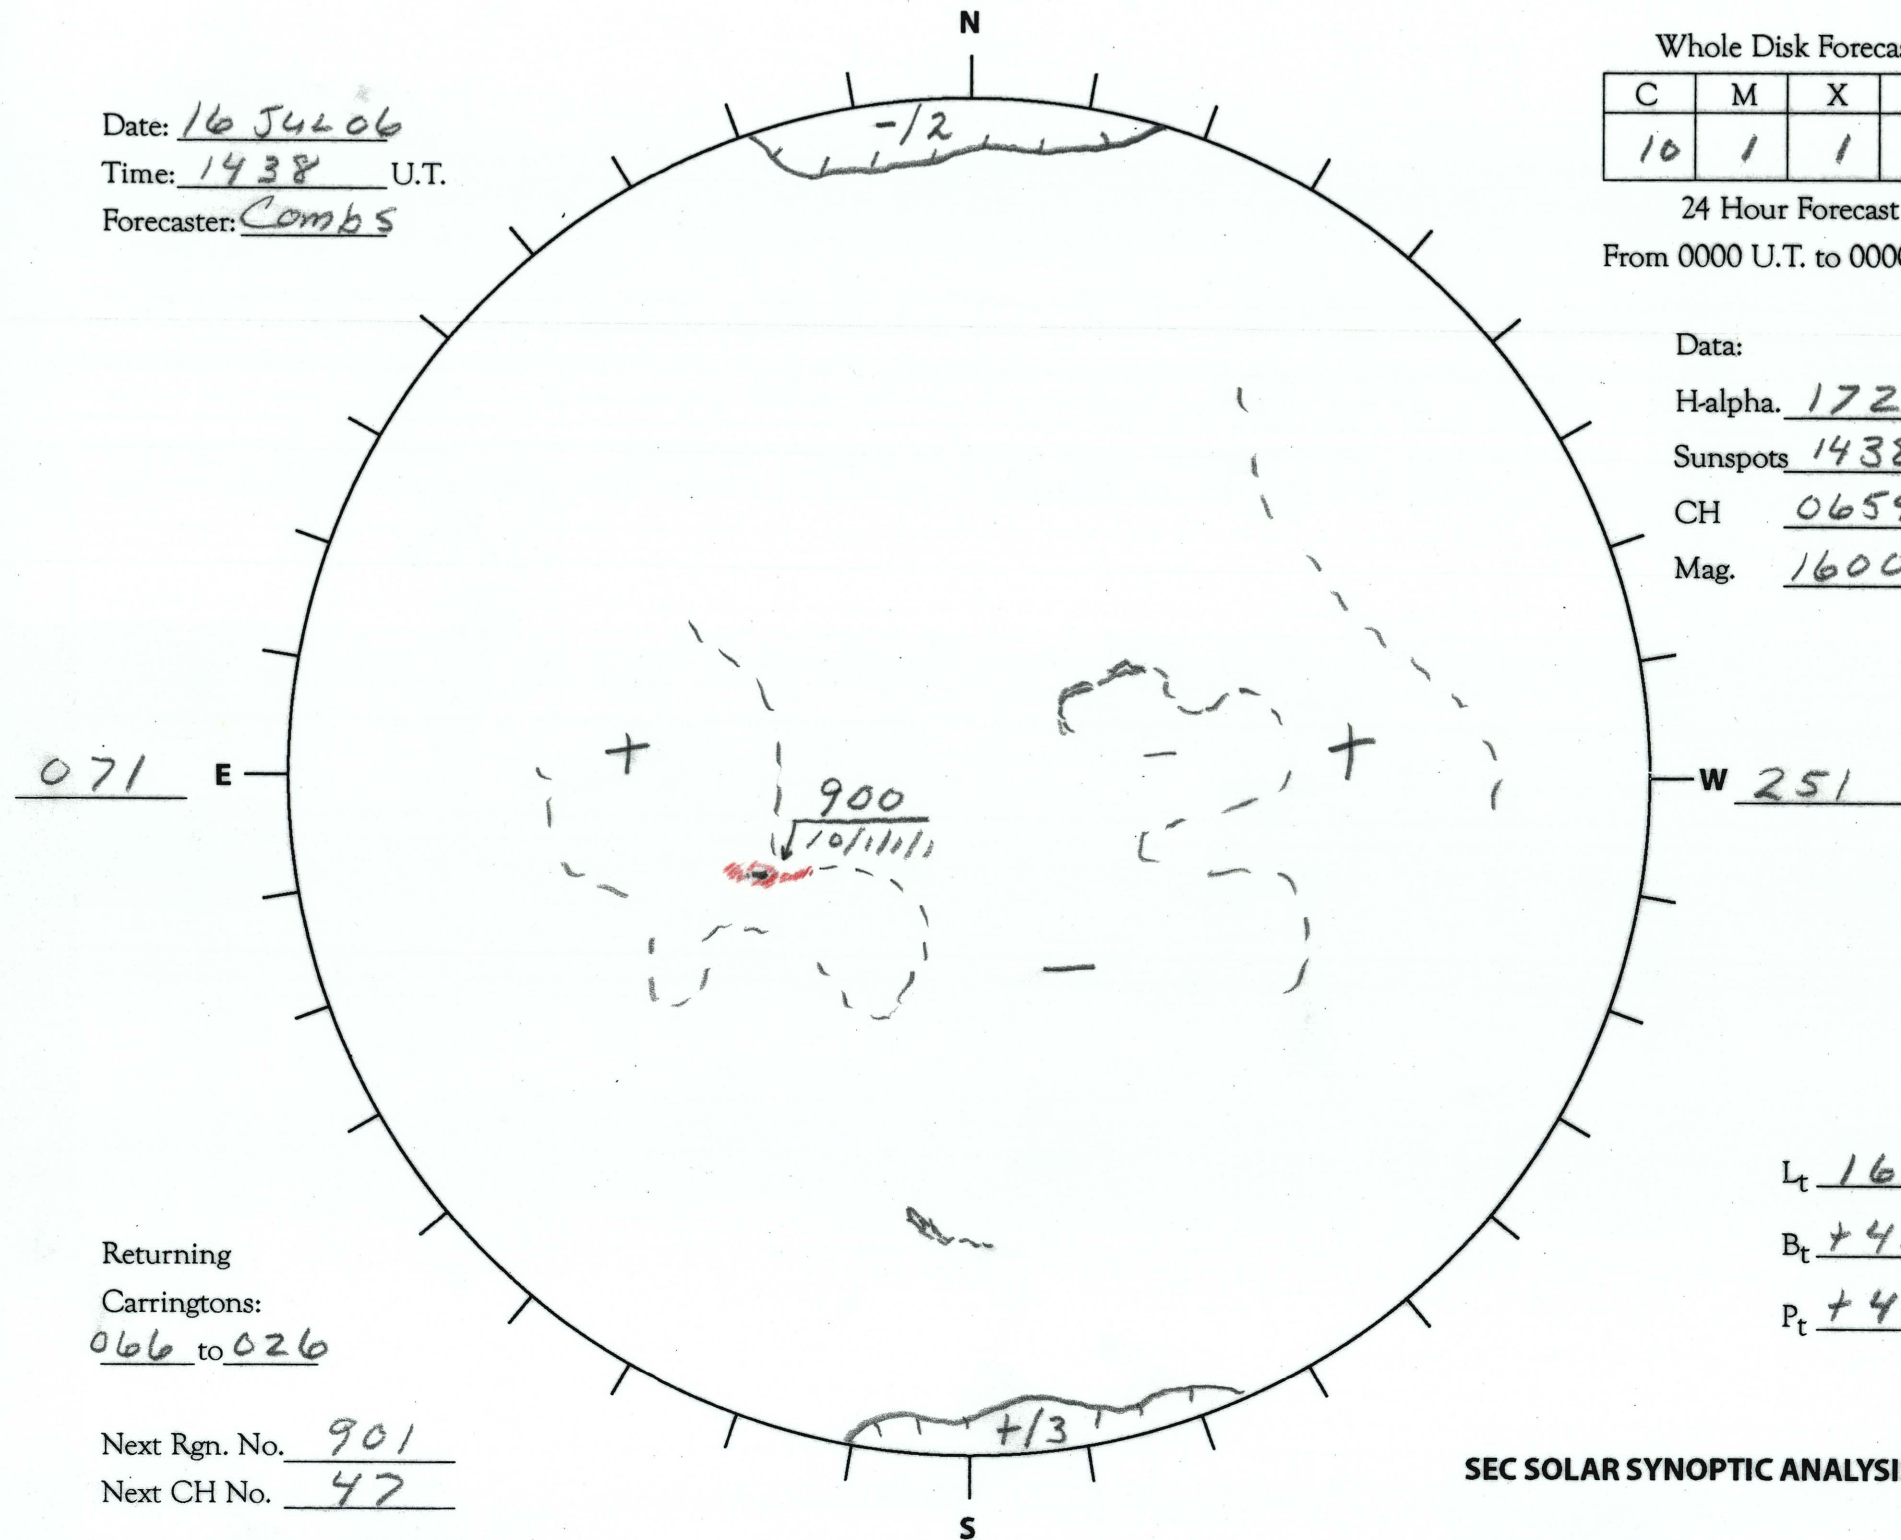

Date: 16 Jul 06
 Time: 1438 U.T.
 Forecaster: Combs

Whole Disk Forecast

C	M	X	P
10	1	1	1

24 Hour Forecast
 From 0000 U.T. to 0000 U.T.

Data:

H-alpha. 1728 U.T.

Sunspots 1438 U.T.

CH 0659 U.T.

Mag. 1600 U.T.

Returning
 Carringtons:
066 to 026

Next Rgn. No. 901
 Next CH No. 47

L_t 161

B_t +4.5

P_t +4.2