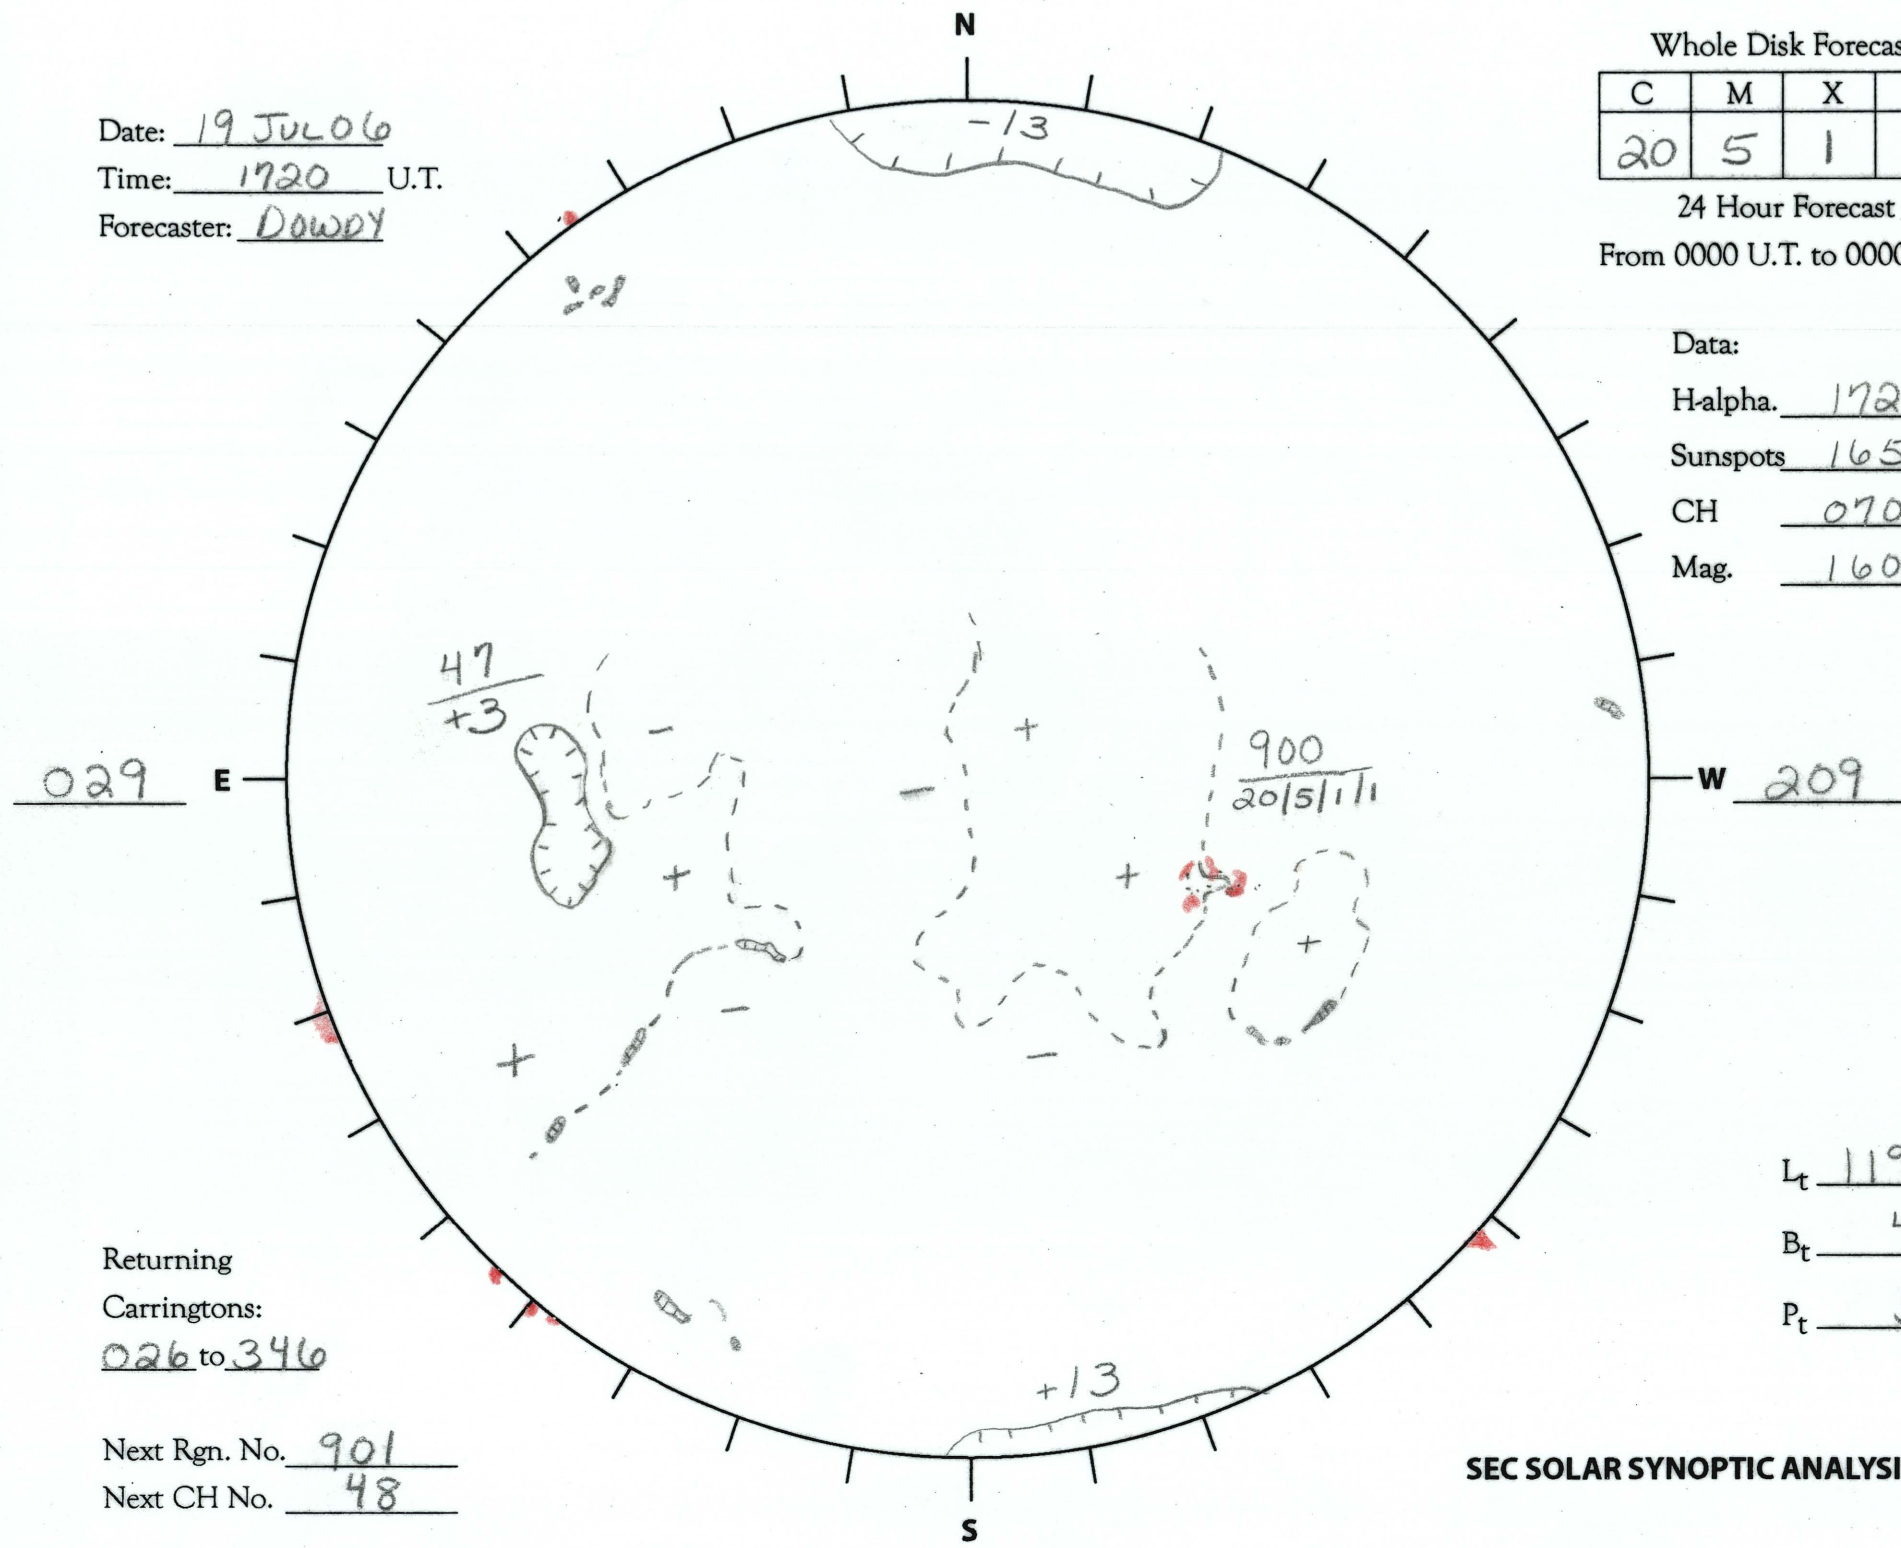

Date: 19 JUL 06  
 Time: 1720 U.T.  
 Forecaster: DOWDY

Whole Disk Forecast

C	M	X	P
20	5	1	1

24 Hour Forecast  
 From 0000 U.T. to 0000 U.T.

Data:

H-alpha. 1720 U.T.

Sunspots 1652 U.T.

CH 0700 U.T.

Mag. 1606 U.T.

Returning  
 Carringtons:  
026 to 346

Next Rgn. No. 901  
 Next CH No. 48

$L_t$  119.8

$B_t$  4.8

$P_t$  5.6