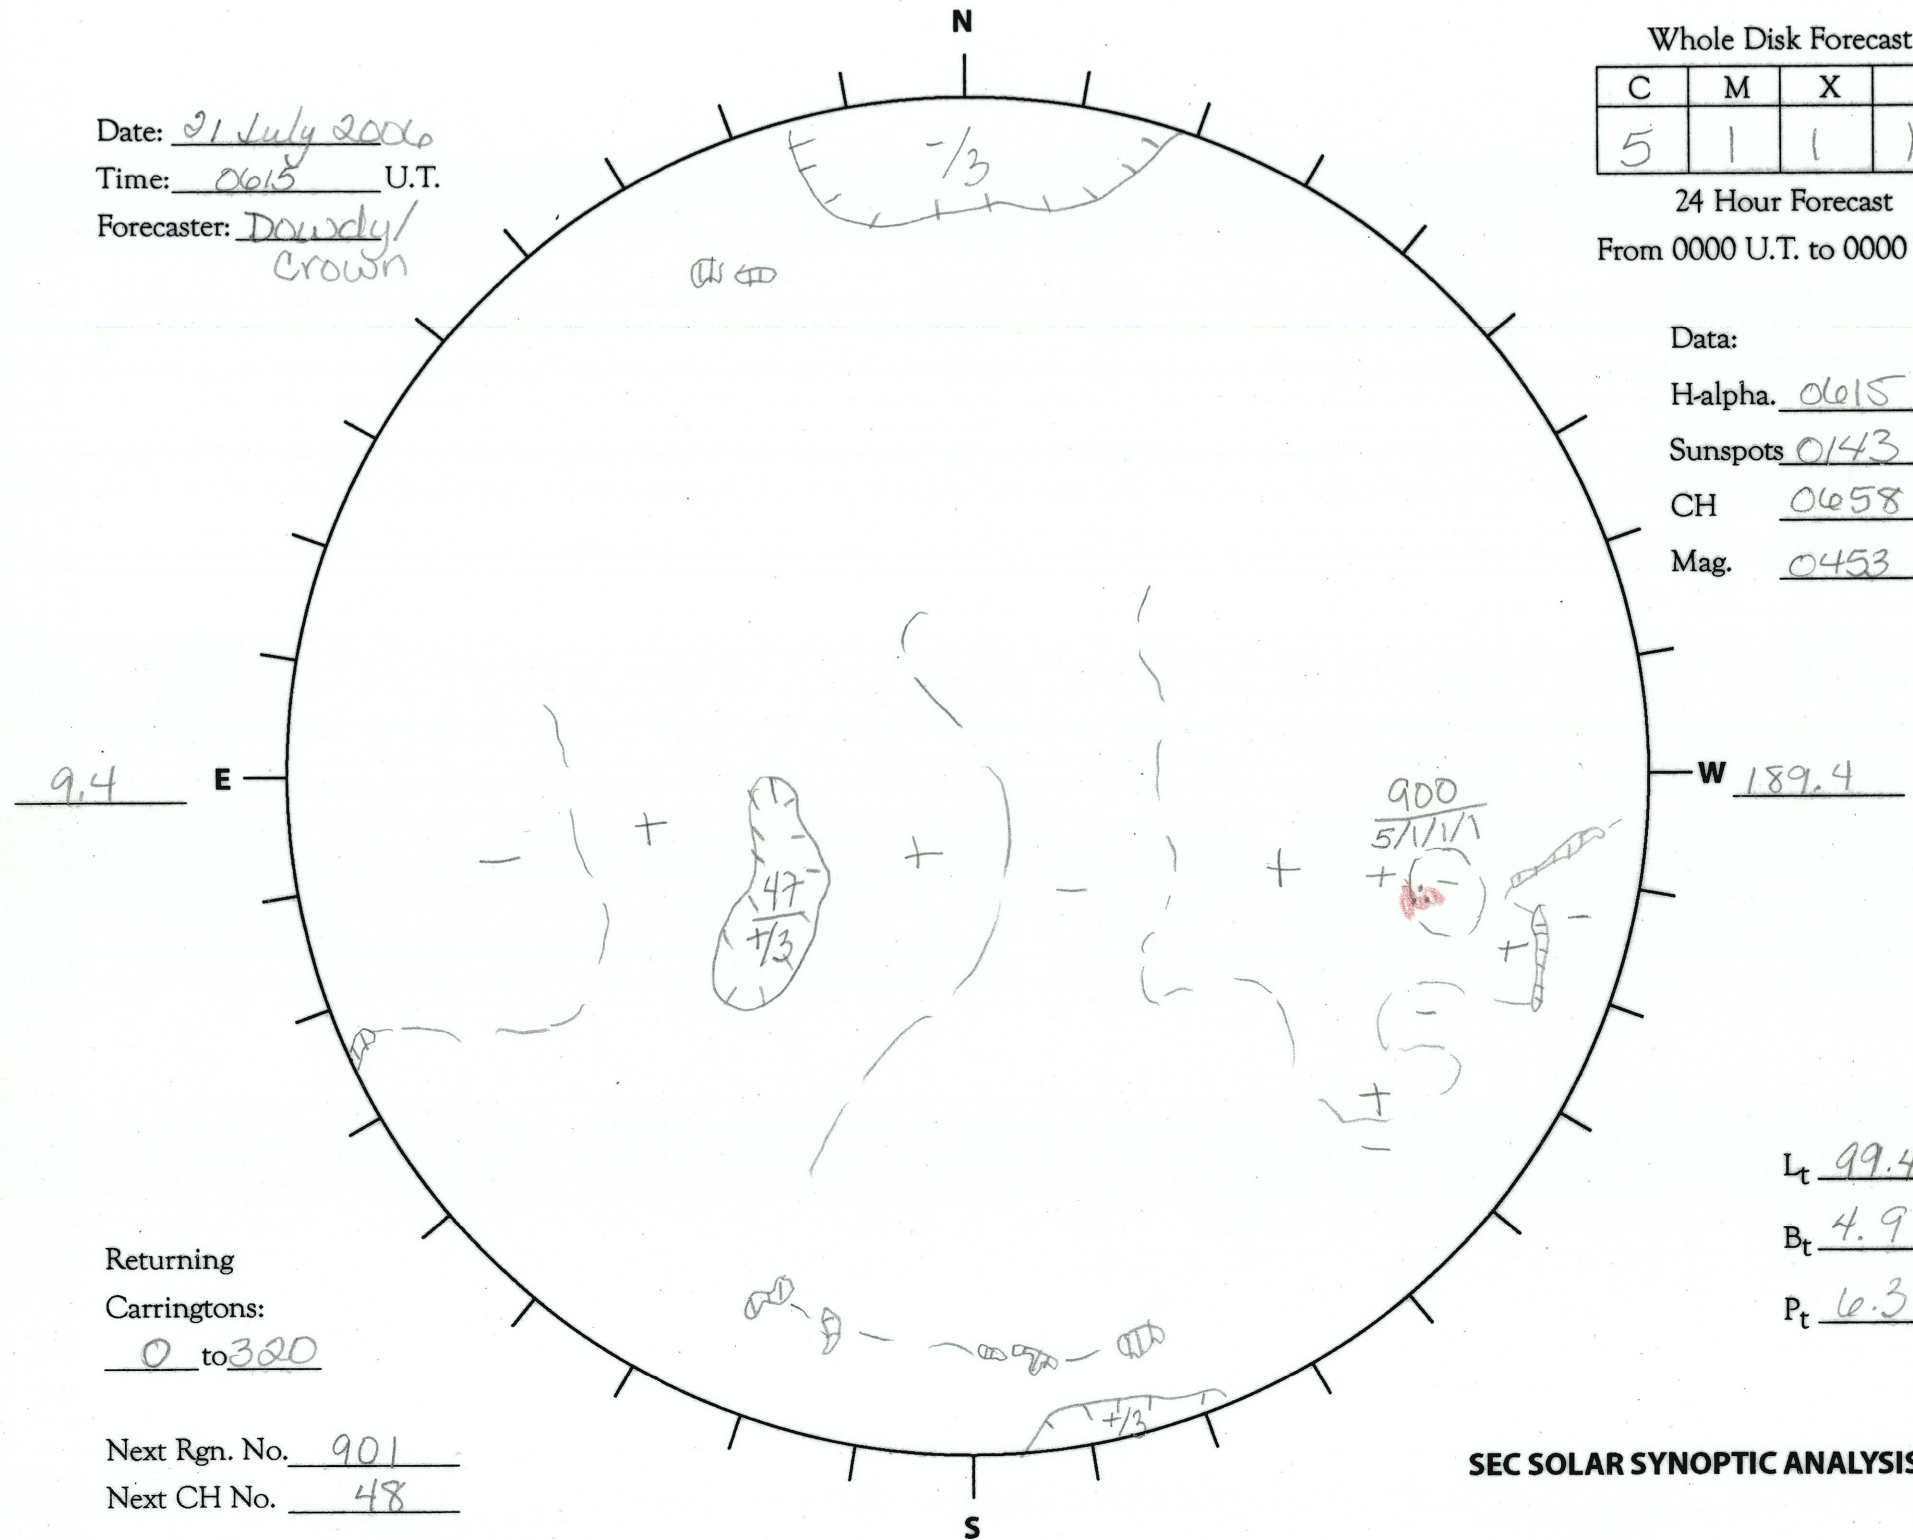

Date: 21 July 2006  
 Time: 0615 U.T.  
 Forecaster: Dowdy/Crown

Whole Disk Forecast

C	M	X	P
5	1	( )	( )

24 Hour Forecast  
 From 0000 U.T. to 0000 U.T.

Data:  
 H-alpha. 0615 U.T.  
 Sunspots 0143 U.T.  
 CH 0658 U.T.  
 Mag. 0453 U.T.

Returning Carringtons:  
0 to 320

Next Rgn. No. 901  
 Next CH No. 48

$L_t$  99.4  
 $B_t$  4.9  
 $P_t$  6.3