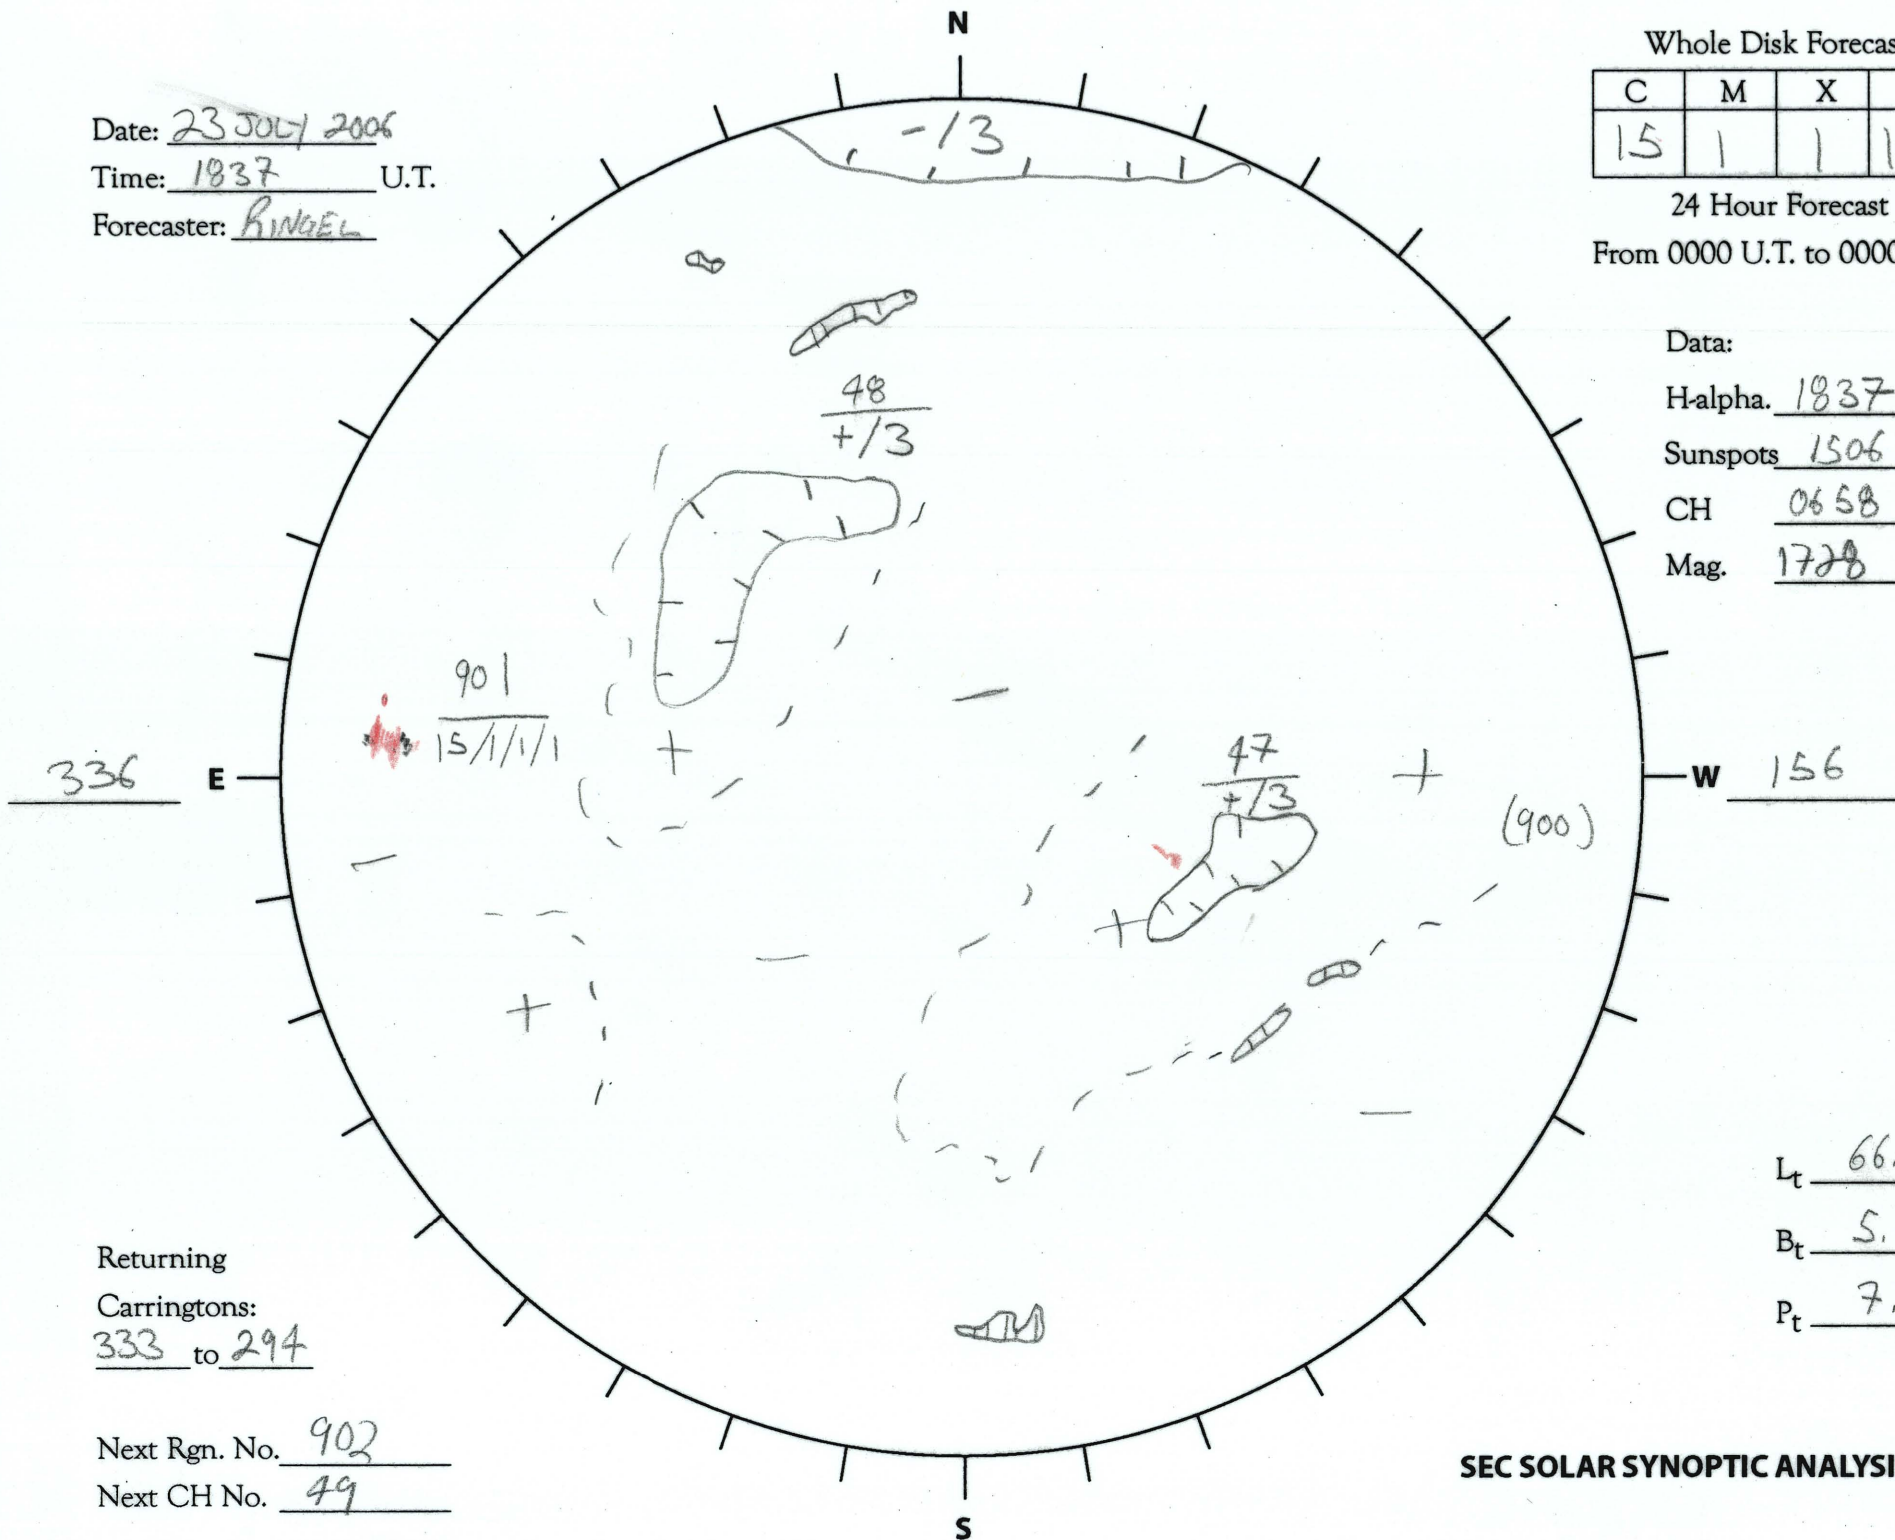

Date: 23 JULY 2006
 Time: 1837 U.T.
 Forecaster: RINGEL

Whole Disk Forecast

C	M	X	P
15	1	1	1

24 Hour Forecast
 From 0000 U.T. to 0000 U.T.

Data:
 H-alpha. 1837 U.T.
 Sunspots 1506 U.T.
 CH 0658 U.T.
 Mag. 1728 U.T.

Returning
 Carringtons:
333 to 294

Next Rgn. No. 902
 Next CH No. 49

L_t 66.2
 B_t 5.1
 P_t 7.4