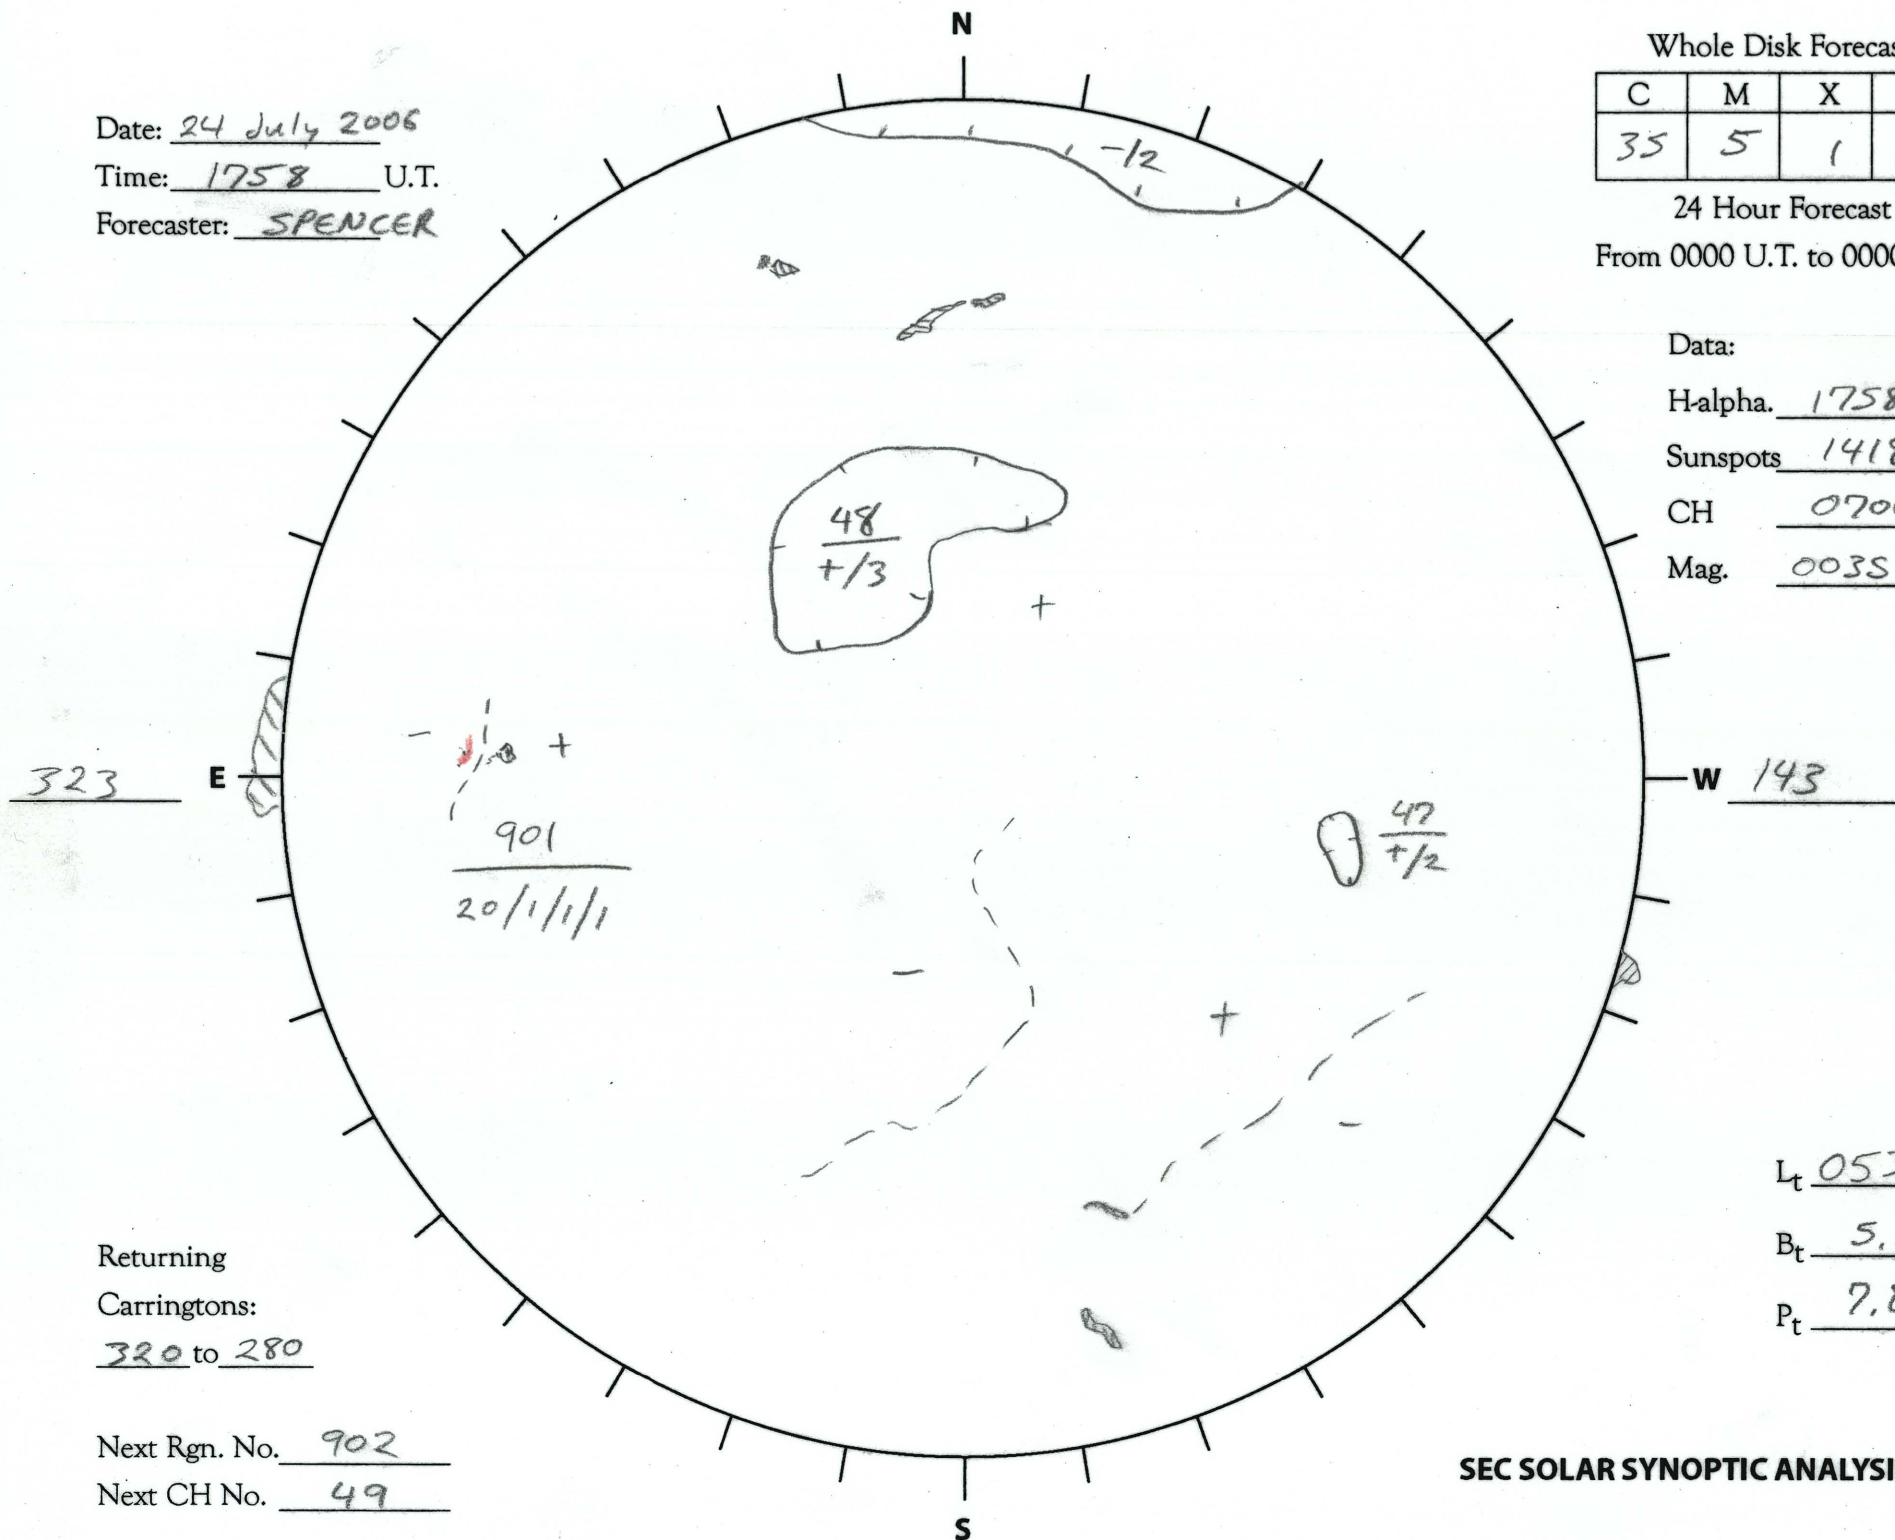

Date: 24 July 2006  
 Time: 1758 U.T.  
 Forecaster: SPENCER

Whole Disk Forecast

C	M	X	P
35	5	1	1

24 Hour Forecast  
 From 0000 U.T. to 0000 U.T.

Data:

H-alpha. 1758 U.T.

Sunspots 1418 U.T.

CH 0700 U.T.

Mag. 0035 U.T.

Returning  
 Carringtons:  
320 to 280

Next Rgn. No. 902  
 Next CH No. 49

L<sub>t</sub> 053  
B<sub>t</sub> 5.2  
P<sub>t</sub> 7.8