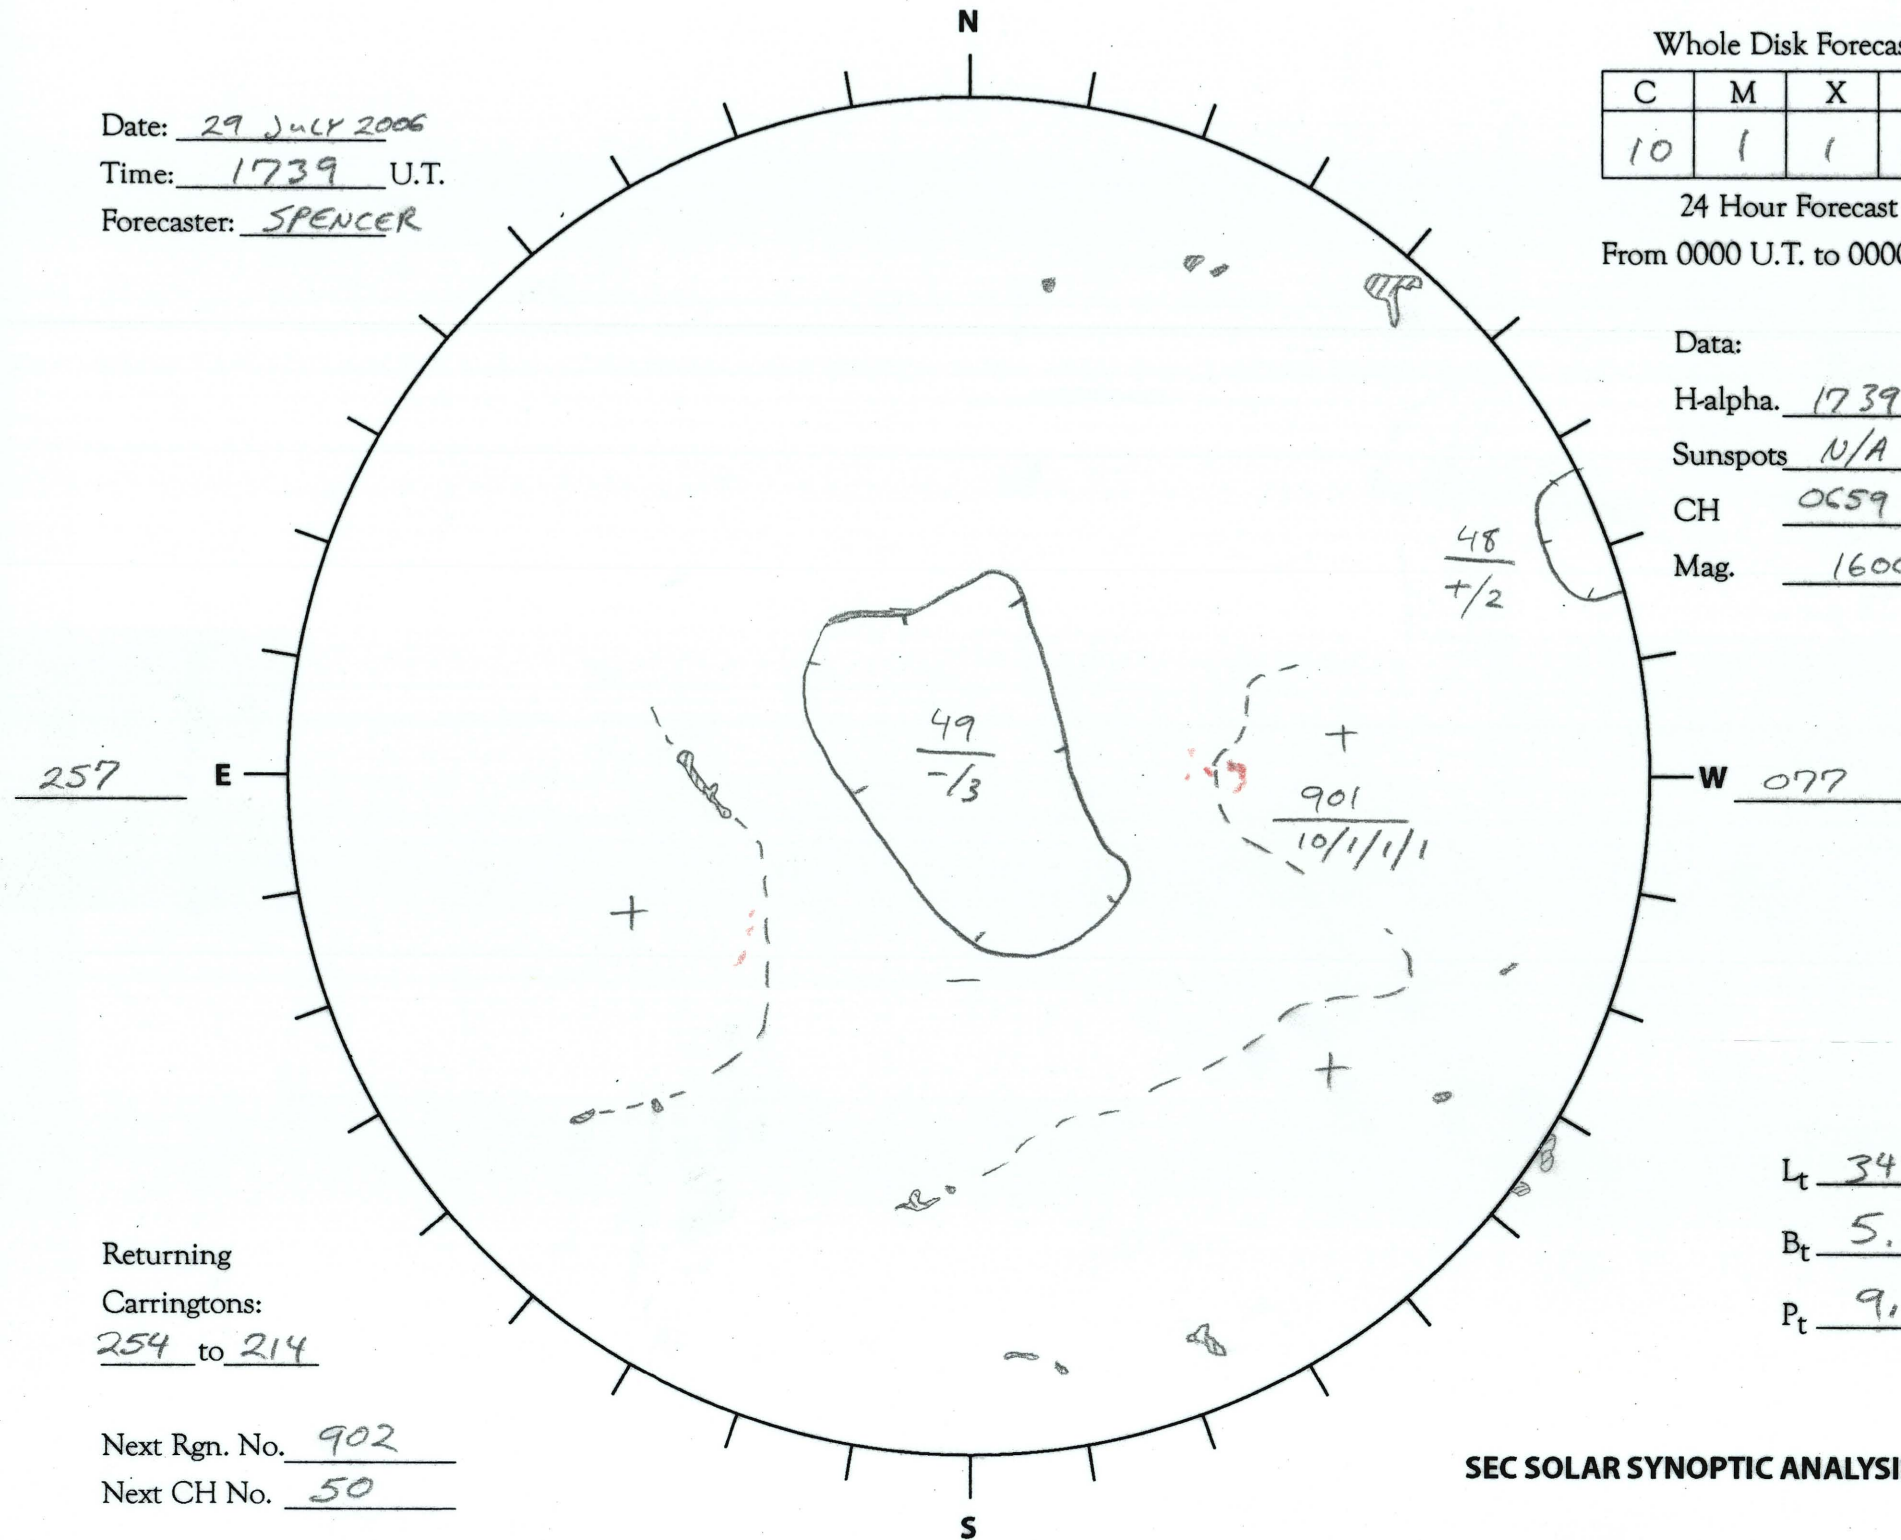

Date: 29 JULY 2006
 Time: 1739 U.T.
 Forecaster: SPENCER

Whole Disk Forecast

C	M	X	P
10	1	1	1

24 Hour Forecast
 From 0000 U.T. to 0000 U.T.

Data:

H-alpha. 1739 U.T.

Sunspots N/A U.T.

CH 0659 U.T.

Mag. 1600 U.T.

Returning
 Carringtons:
254 to 214

Next Rgn. No. 902
 Next CH No. 50

L_t 347
 B_t 5.6
 P_t 9.8