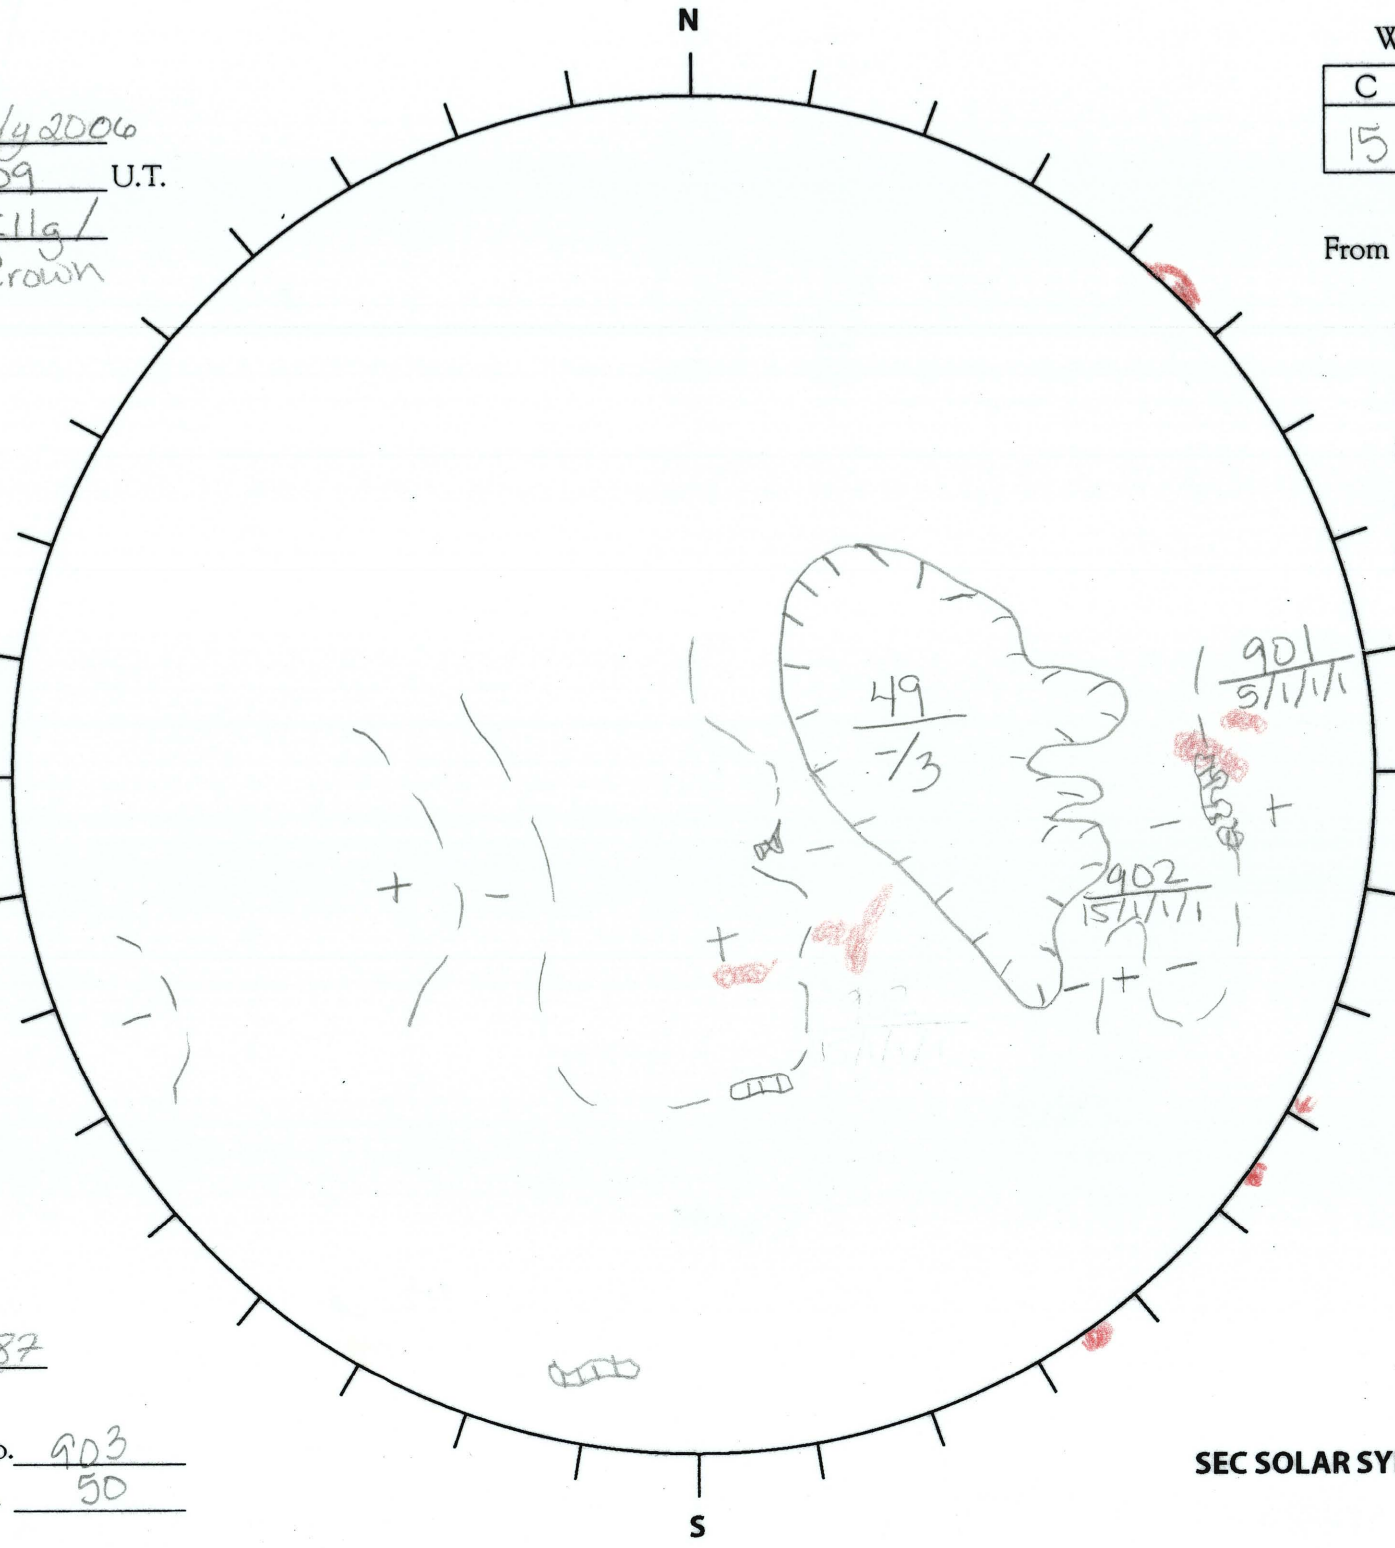

Date: 31 July 2006
 Time: 1709 U.T.
 Forecaster: Illg /
Crown

Whole Disk Forecast

C	M	X	P
15	1	1	1

24 Hour Forecast
 From 0000 U.T. to 0000 U.T.

Data:
 H-alpha. 1709 U.T.
 Sunspots data U.T.
 CH 0659 U.T.
 Mag. 11005 U.T.

231.2 E

W 51.2

Returning
 Carringtons:
227 to 187

Next Rgn. No. 903
 Next CH No. 50

L_t 321.2
 B_t 5.8
 P_t 10.6