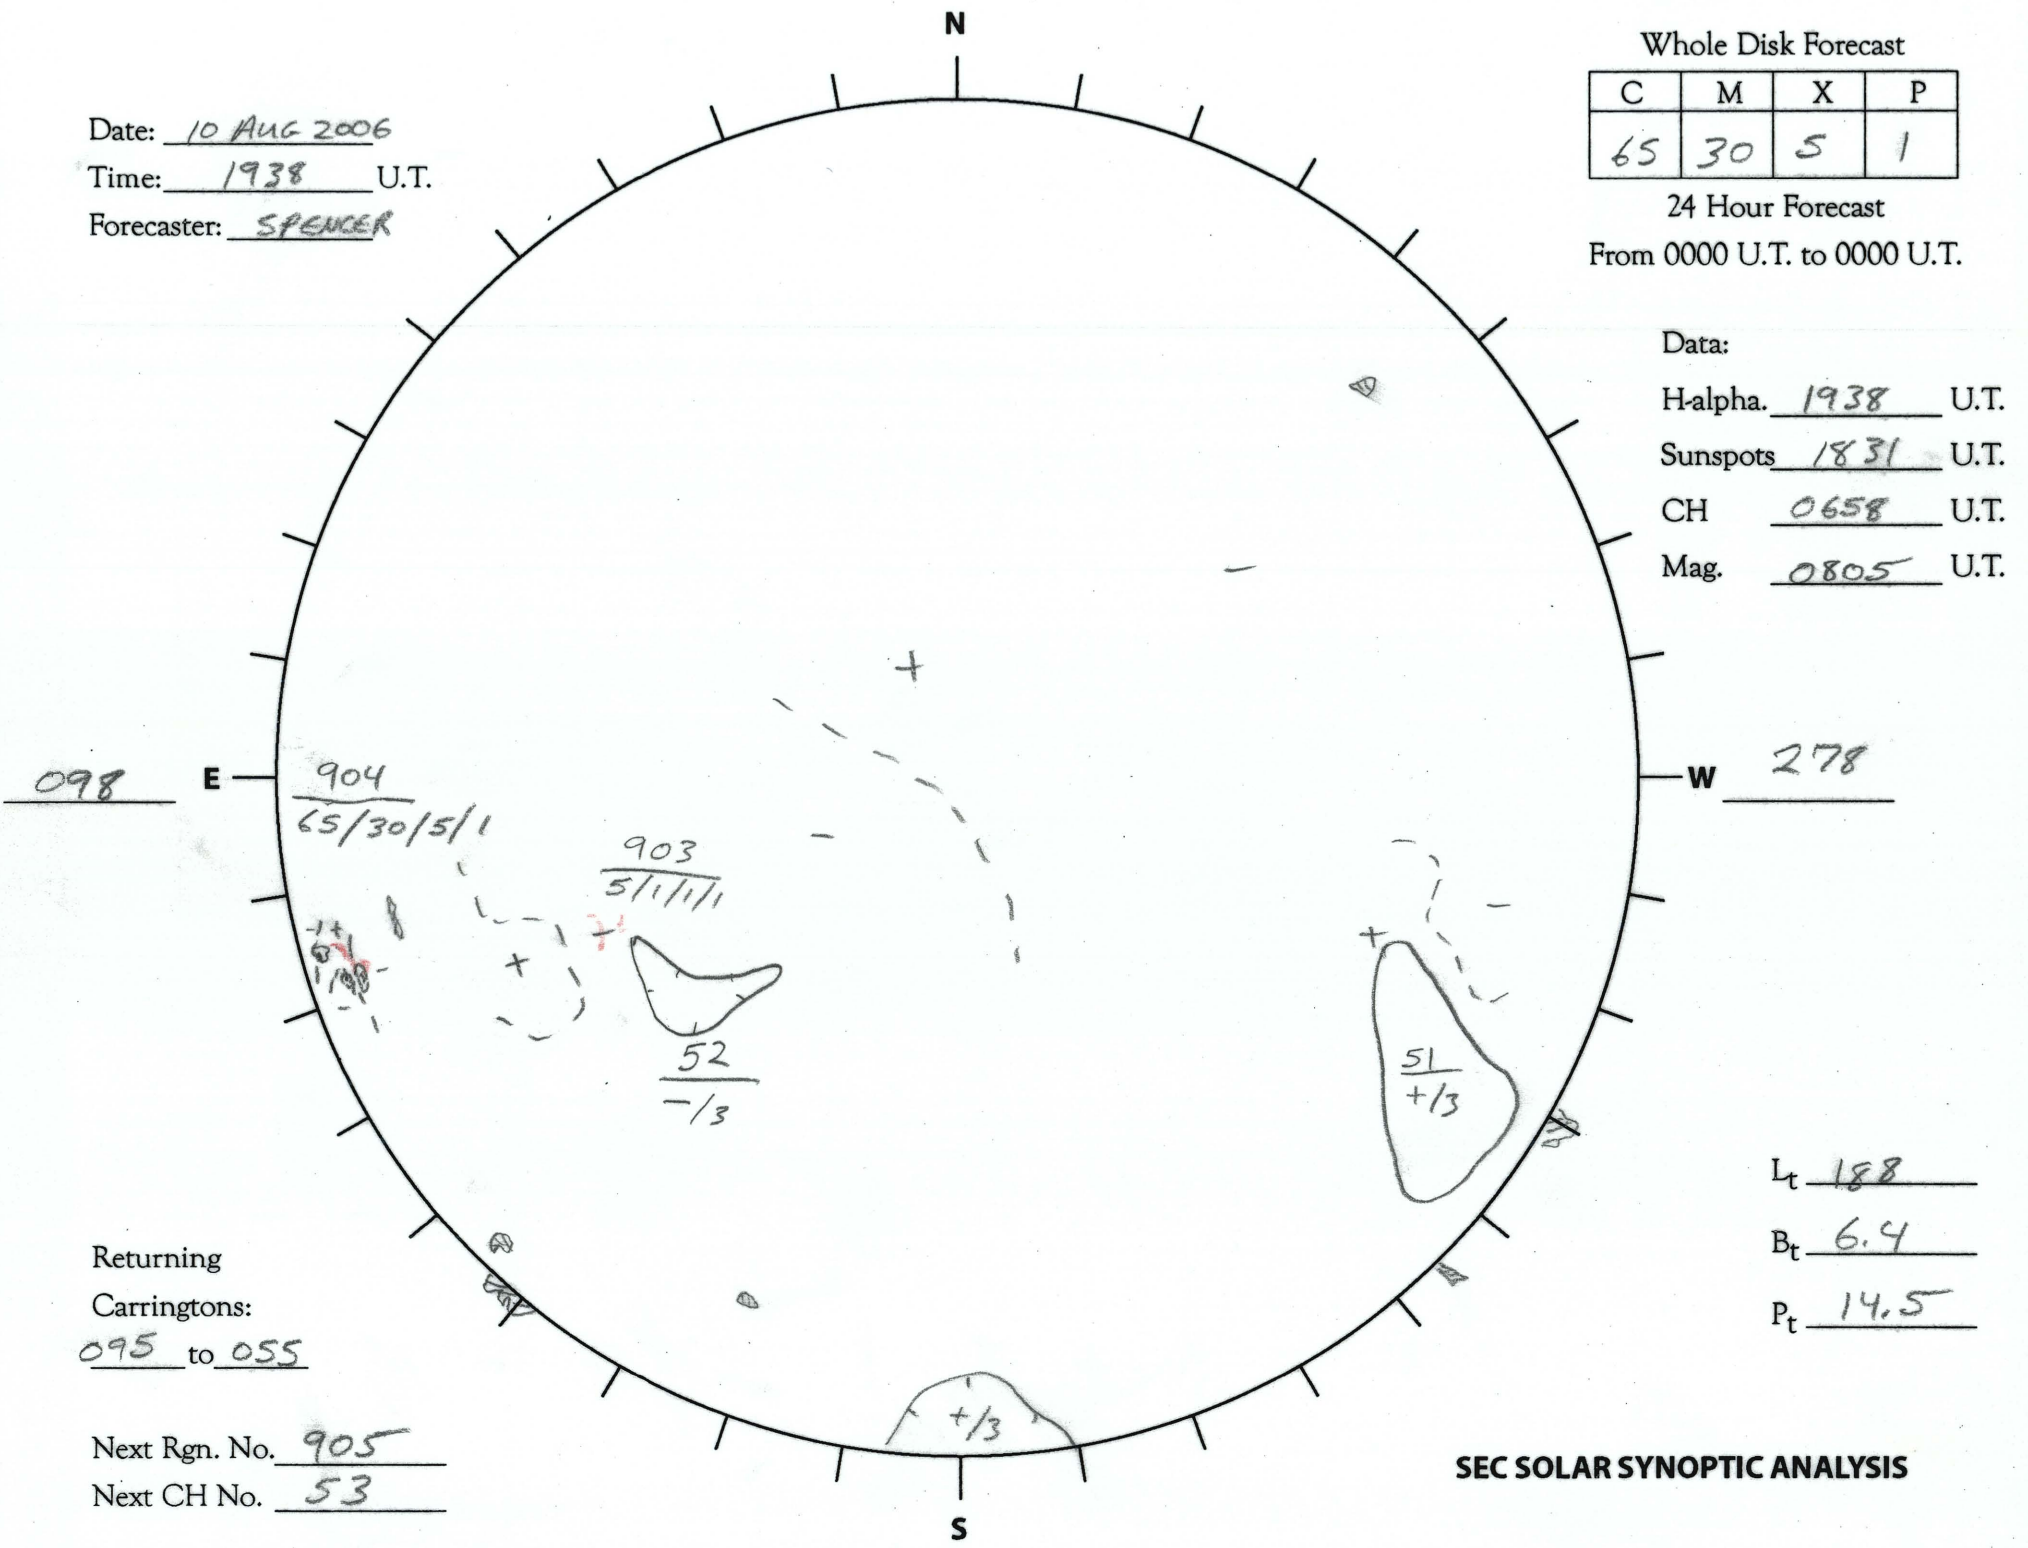

Date: 10 AUG 2006  
 Time: 1938 U.T.  
 Forecaster: SPENCER

Whole Disk Forecast

| C  | M  | X | P |
|----|----|---|---|
| 65 | 30 | 5 | 1 |

24 Hour Forecast  
 From 0000 U.T. to 0000 U.T.

Data:  
 H-alpha. 1938 U.T.  
 Sunspots 1831 U.T.  
 CH 0658 U.T.  
 Mag. 0805 U.T.

Returning  
 Carringtons:  
095 to 055

Next Rgn. No. 905  
 Next CH No. 53