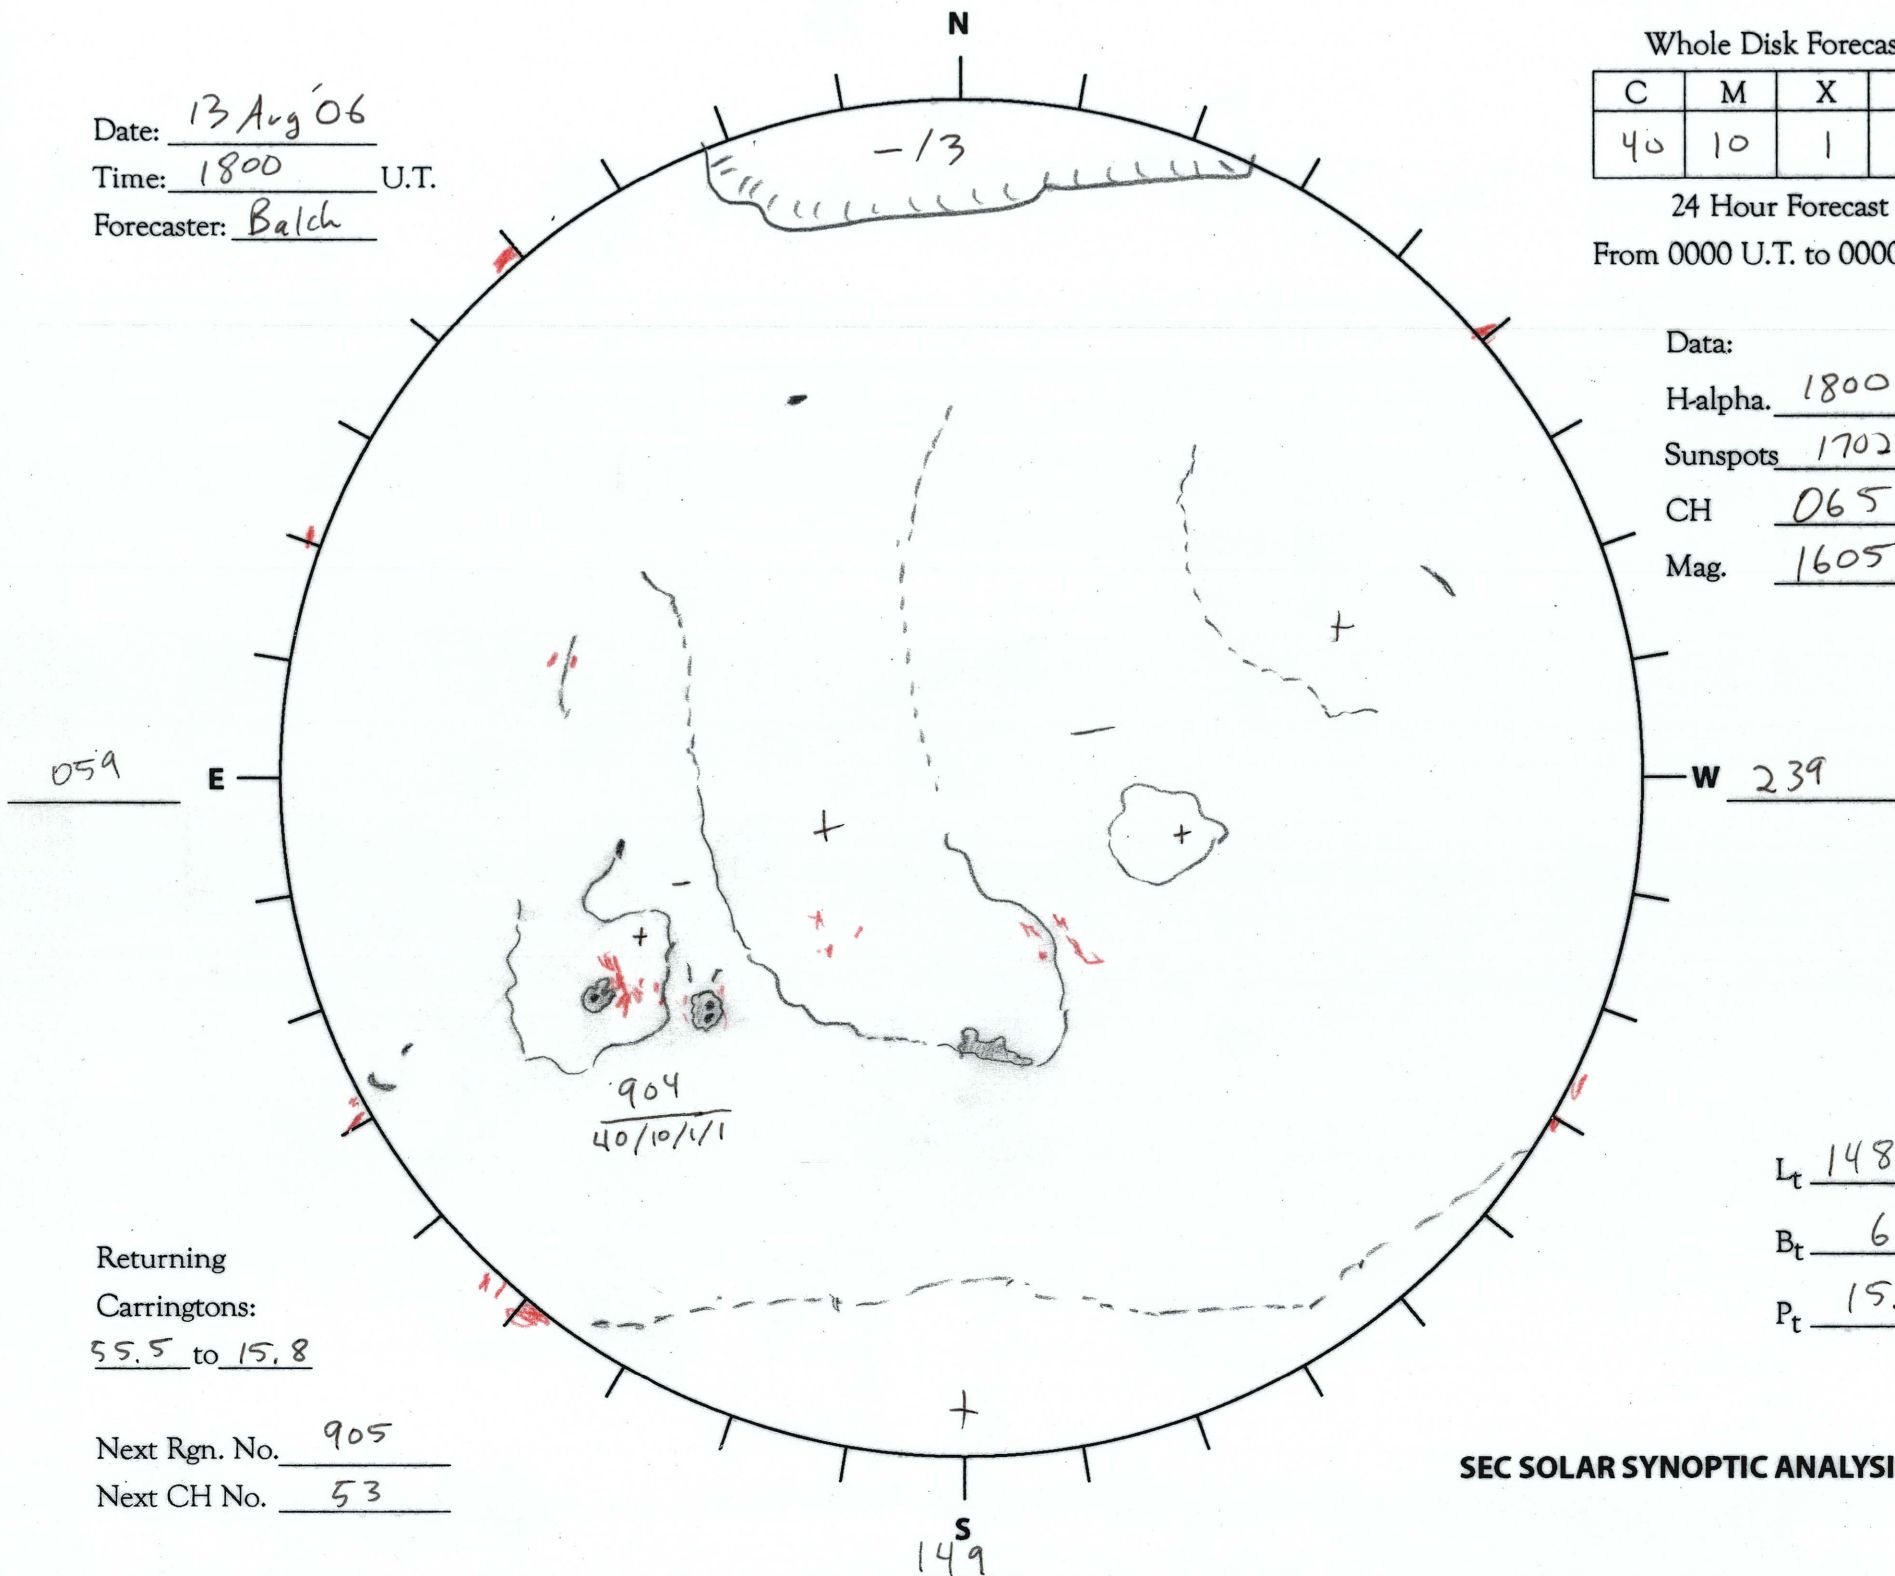

Date: 13 Aug '06
 Time: 1800 U.T.
 Forecaster: Balch

Whole Disk Forecast

C	M	X	P
40	10	1	1

24 Hour Forecast
 From 0000 U.T. to 0000 U.T.

Data:
 H-alpha. 1800 U.T.
 Sunspots 1702 U.T.
 CH 0658 U.T.
 Mag. 1605 U.T.

Returning
 Carringtons:
55.5 to 15.8

Next Rgn. No. 905
 Next CH No. 53

L_t 148.8
 B_t 6.6
 P_t 15.5