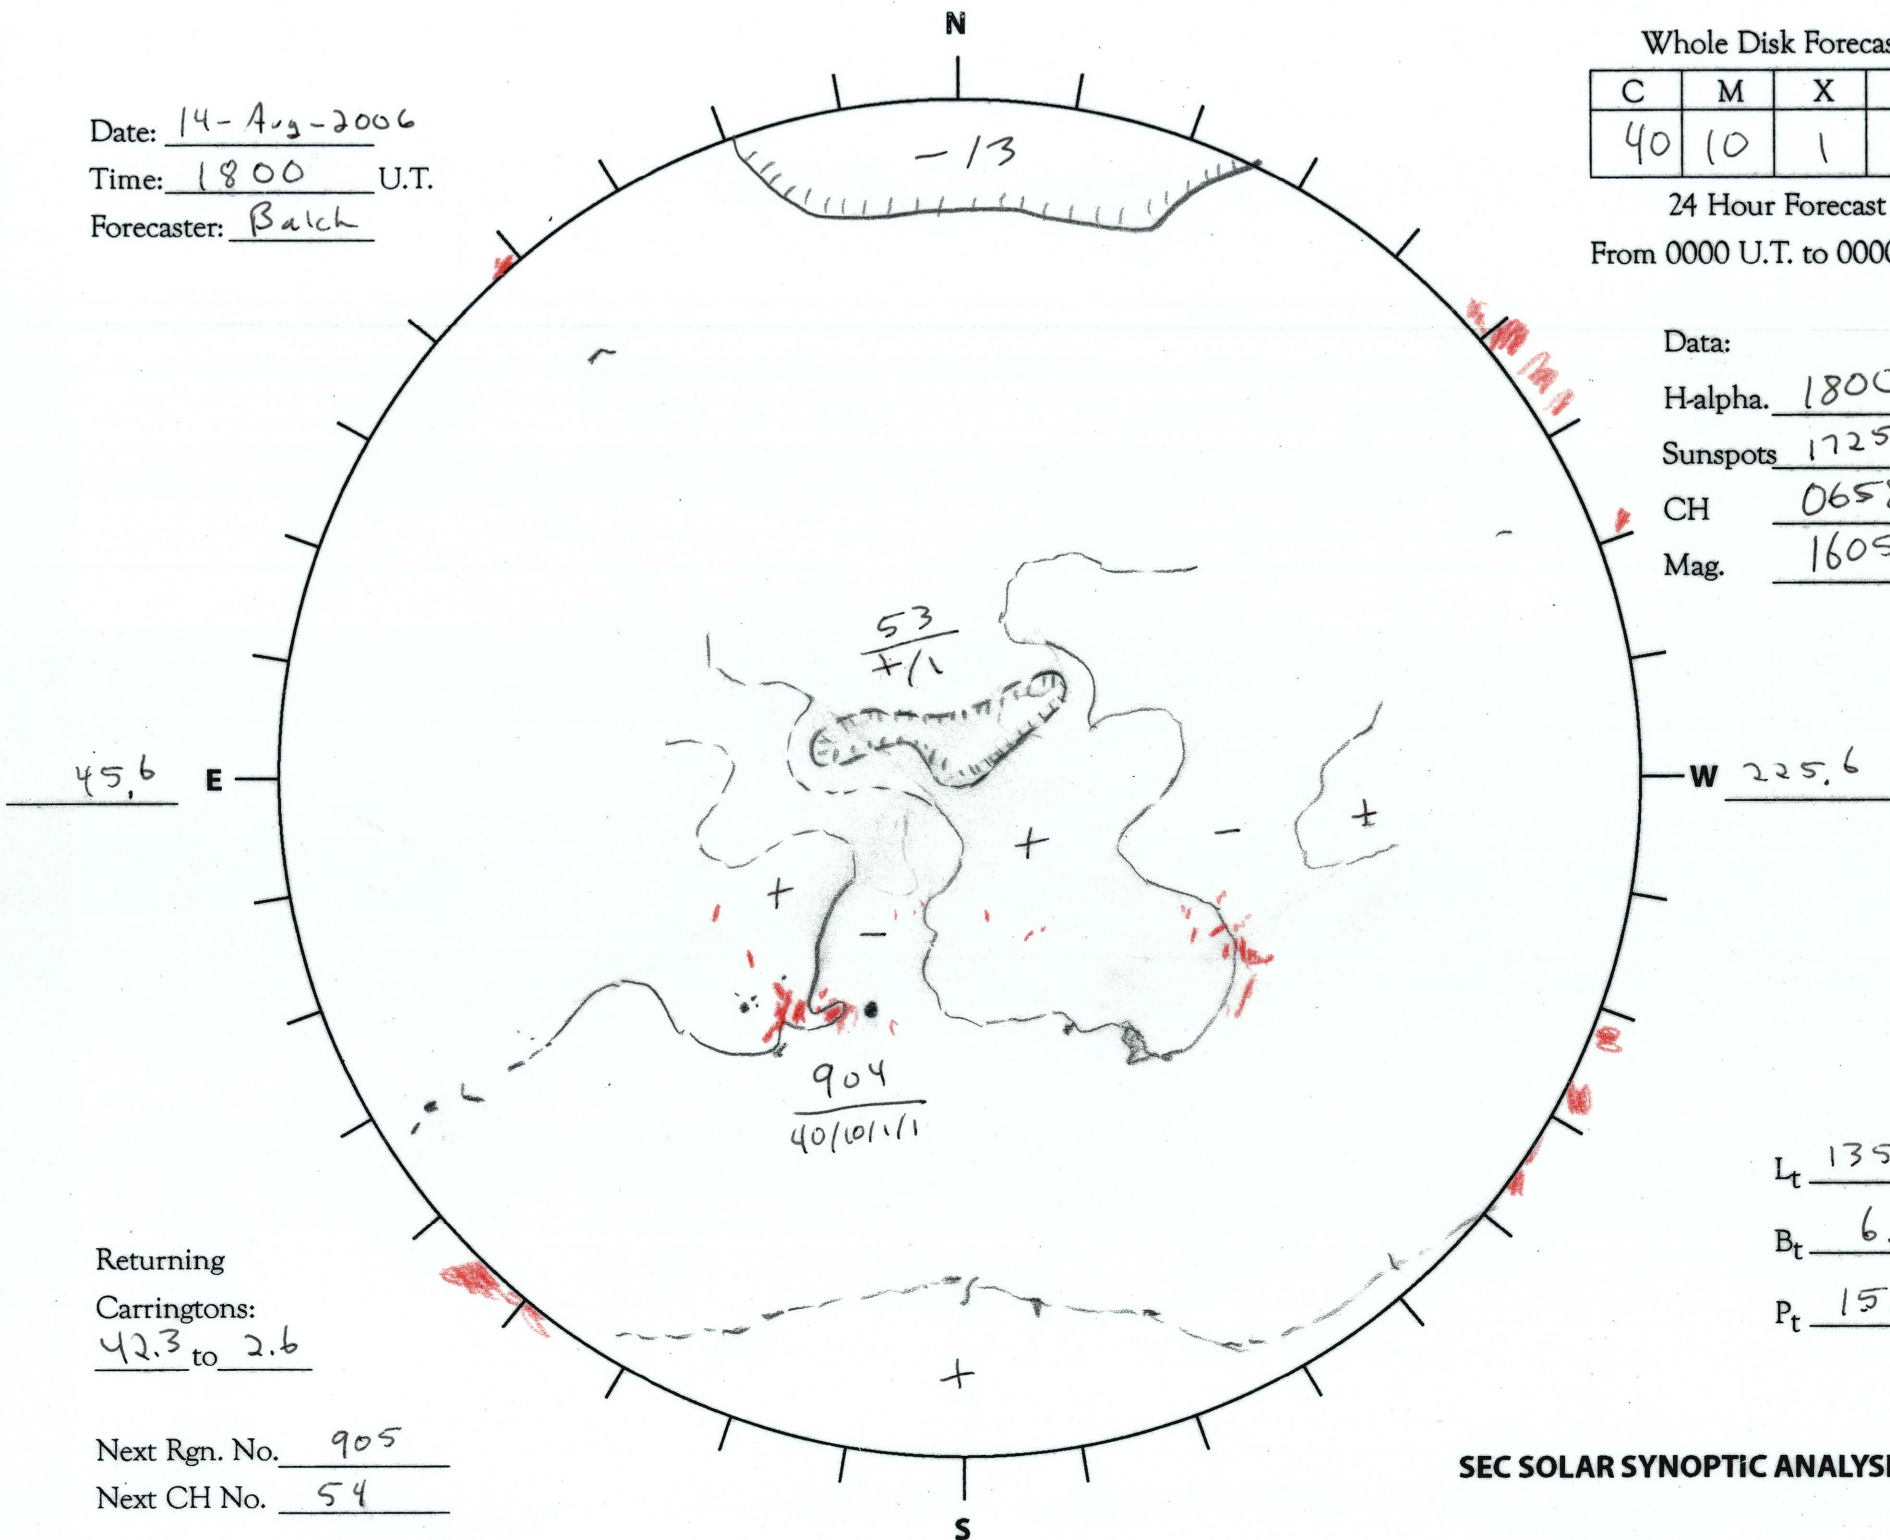

Date: 14-Aug-2006
 Time: 1800 U.T.
 Forecaster: Balch

Whole Disk Forecast

C	M	X	P
40	10	1	1

24 Hour Forecast
 From 0000 U.T. to 0000 U.T.

Data:

H-alpha. 1800 U.T.

Sunspots 1725 U.T.

CH 0658 U.T.

Mag. 1605 U.T.

Returning
 Carringtons:
42.3 to 2.6

Next Rgn. No. 905
 Next CH No. 54

L_t 135.6
 B_t 6.6
 P_t 15.8