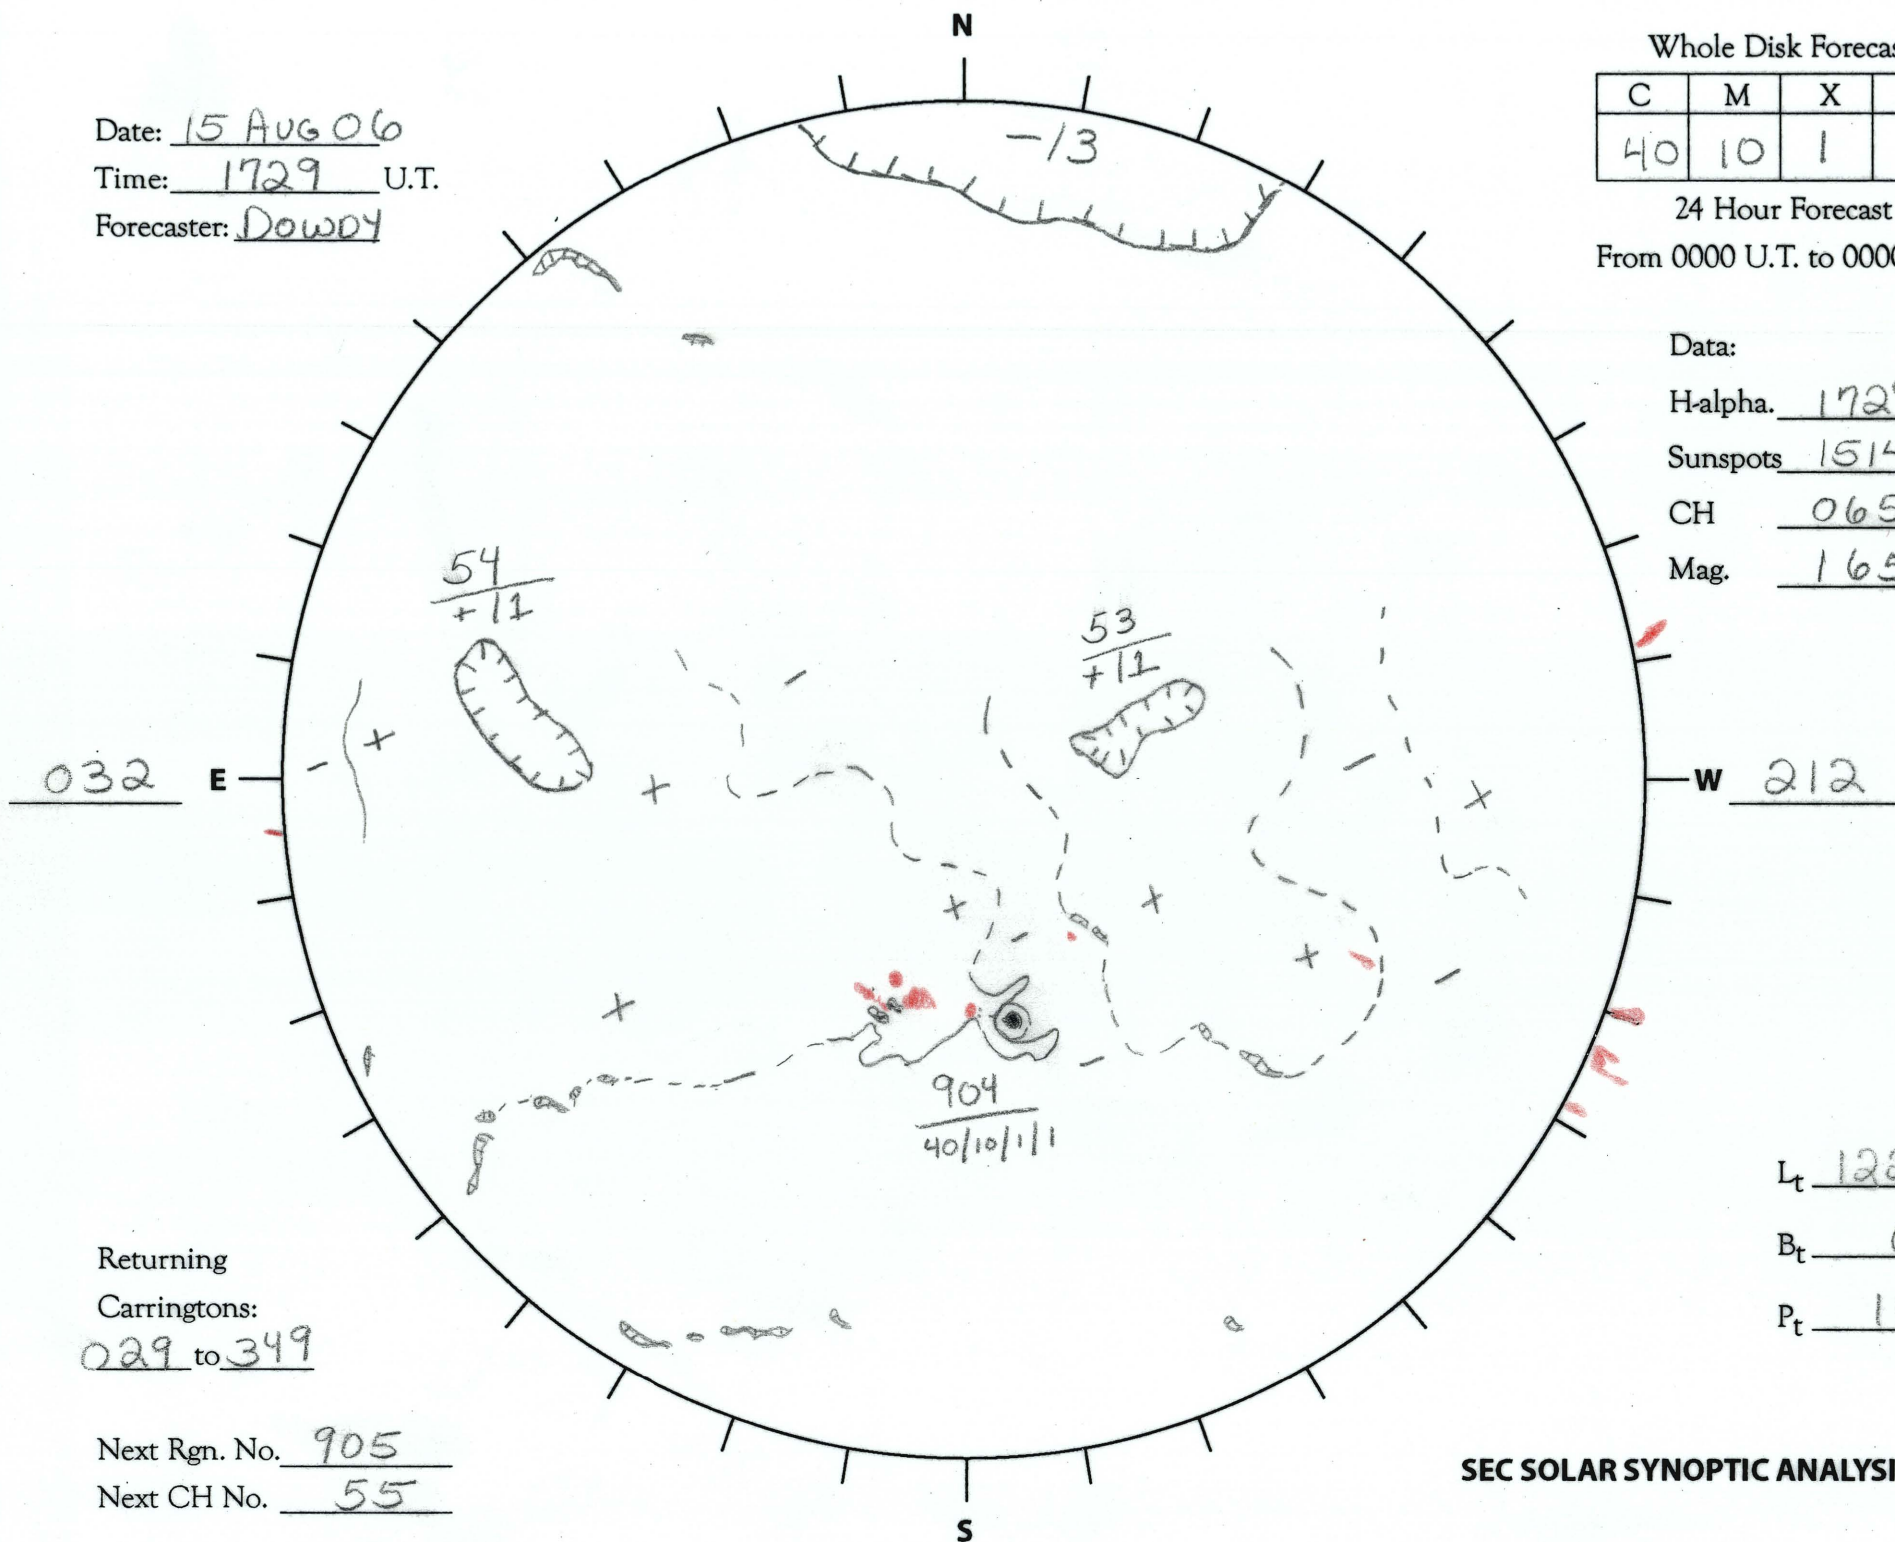

Date: 15 AUG 06  
 Time: 1729 U.T.  
 Forecaster: DOWDY

Whole Disk Forecast

C	M	X	P
40	10	1	1

24 Hour Forecast  
 From 0000 U.T. to 0000 U.T.

Data:

H-alpha. 1729 U.T.

Sunspots 1514 U.T.

CH 0658 U.T.

Mag. 1655 U.T.

Returning  
 Carringtons:  
029 to 349

Next Rgn. No. 905  
 Next CH No. 55

$L_t$  122.6

$B_t$  6.7

$P_t$  16.2