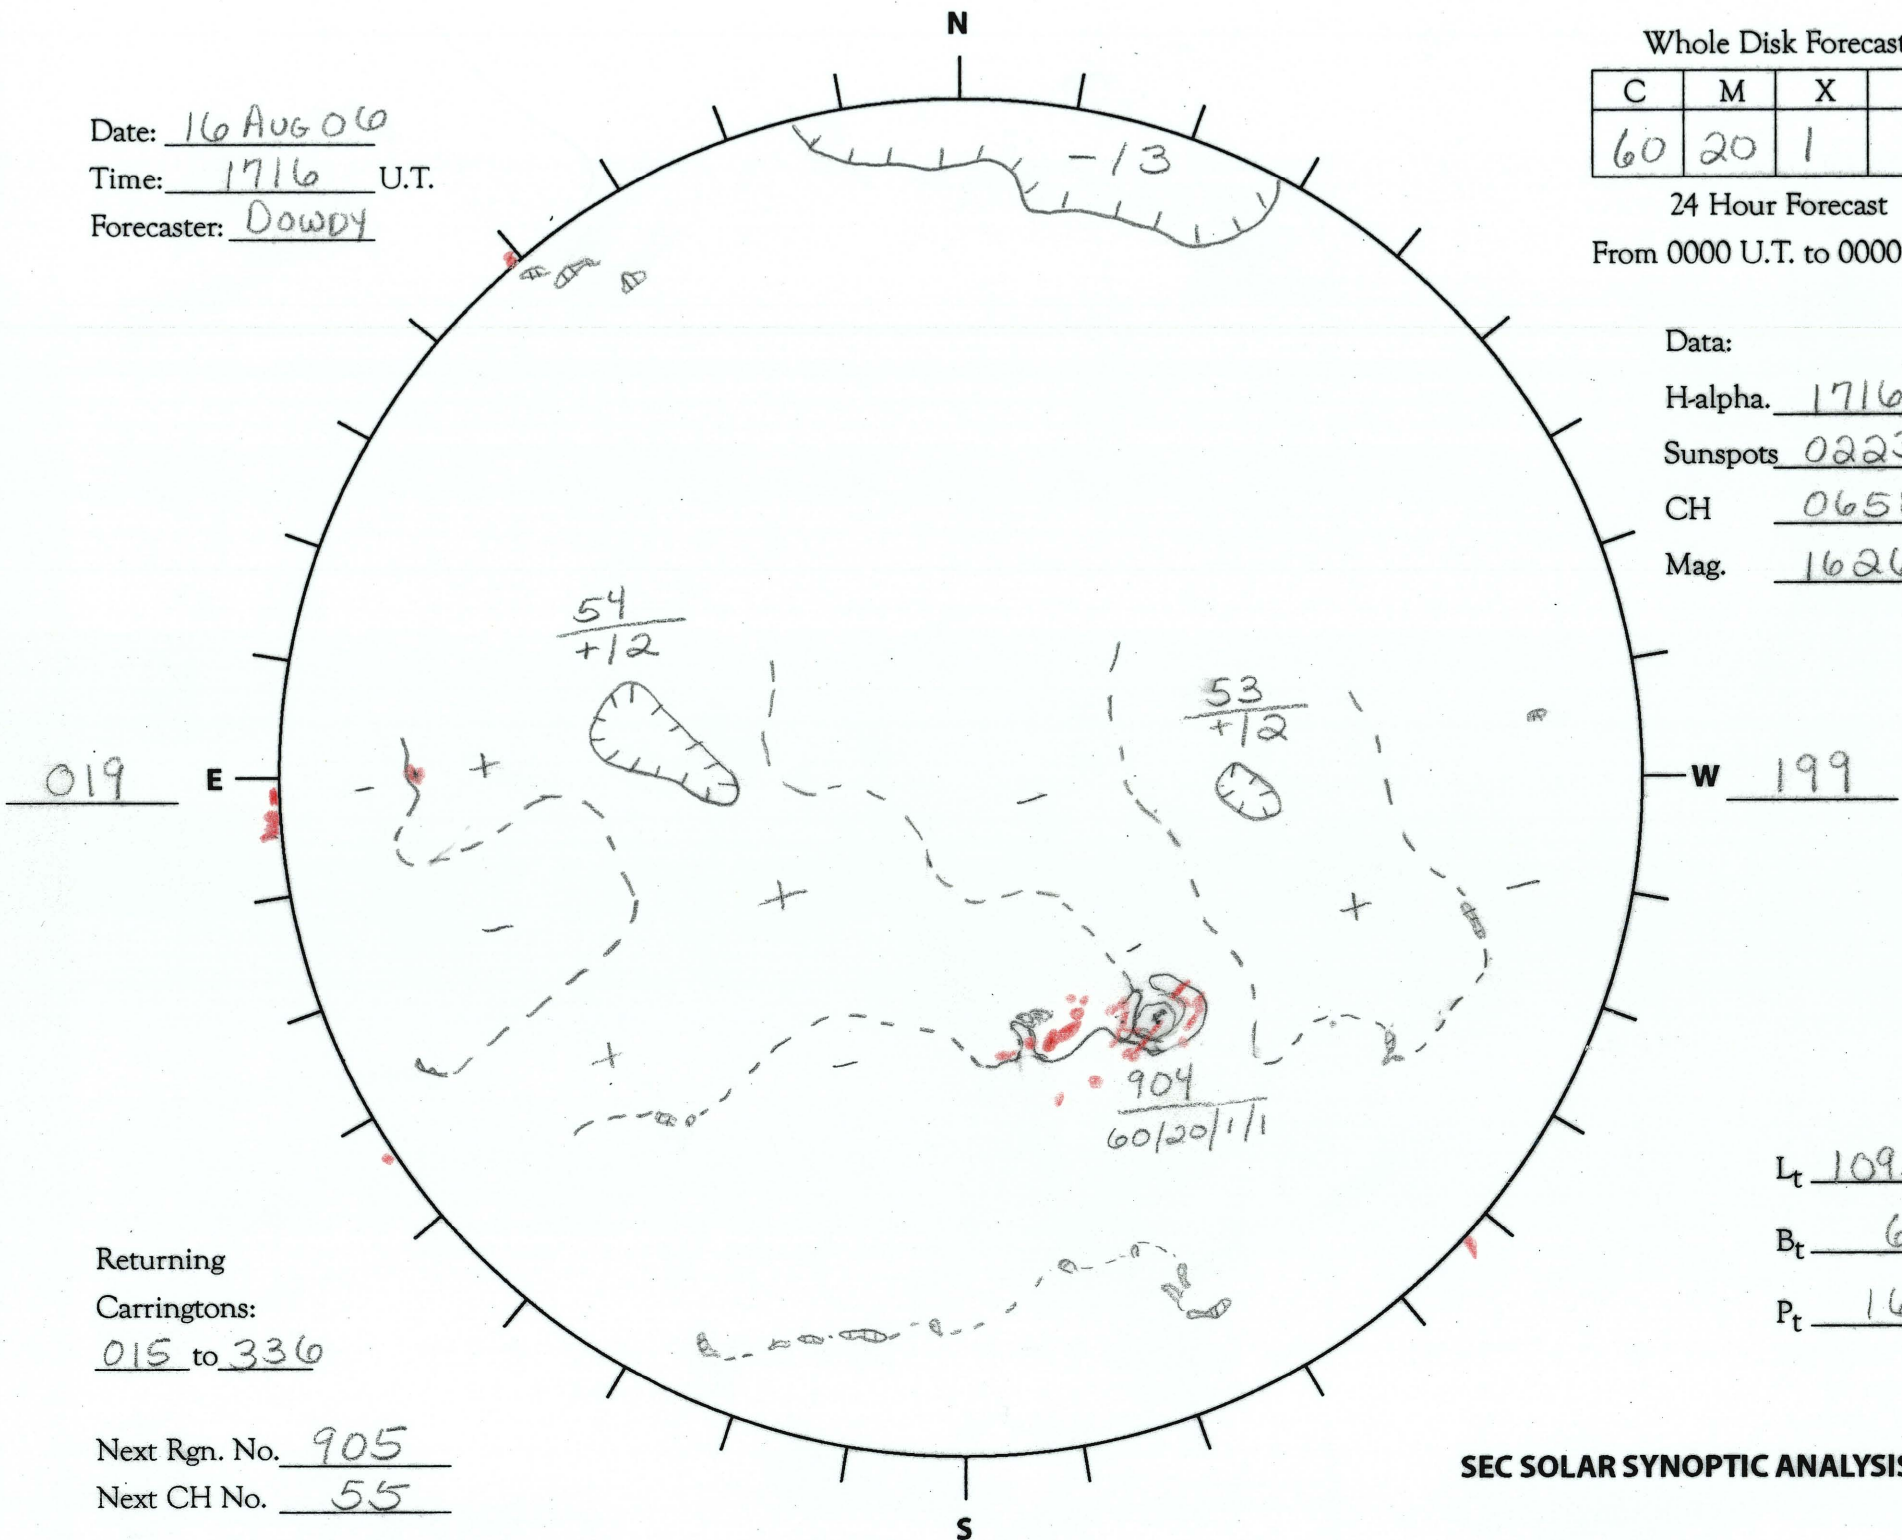

Date: 16 AUG 06
 Time: 1716 U.T.
 Forecaster: Dowdy

Whole Disk Forecast

C	M	X	P
60	20	1	1

24 Hour Forecast
 From 0000 U.T. to 0000 U.T.

Data:

H-alpha. 1716 U.T.

Sunspots 0223 U.T.

CH 0658 U.T.

Mag. 1626 U.T.

Returning
 Carringtons:
015 to 336

Next Rgn. No. 905
 Next CH No. 55

L_t 109.5

B_t 6.7

P_t 16.5