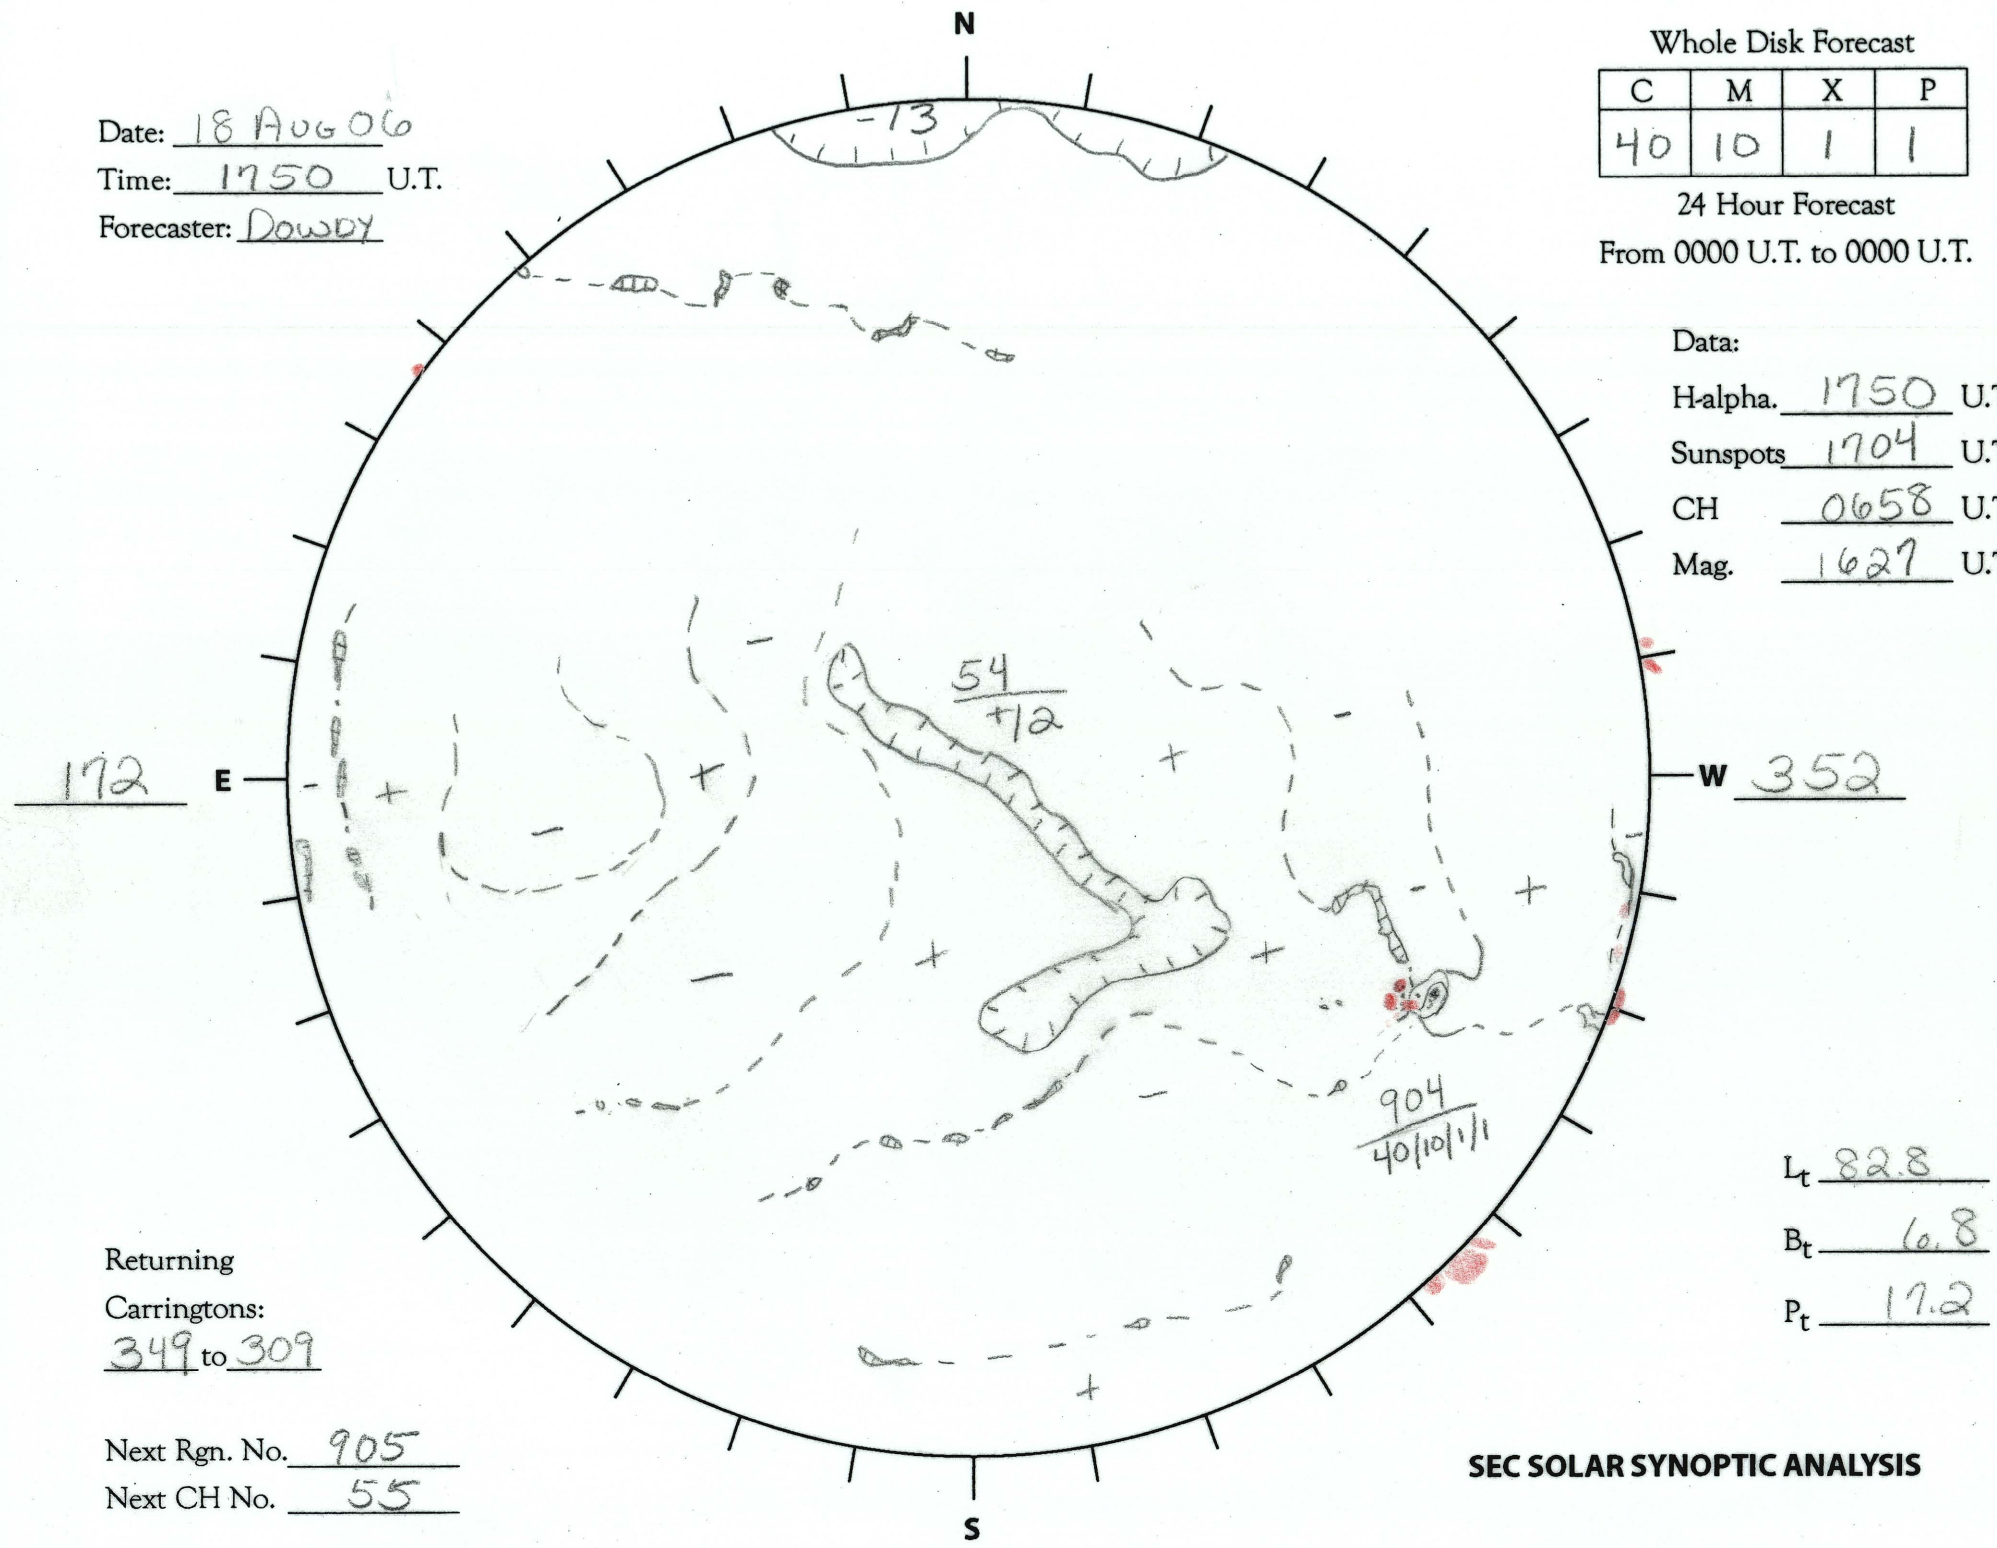

Date: 18 AUG 06
 Time: 1750 U.T.
 Forecaster: Dowdy

Whole Disk Forecast

C	M	X	P
40	10	1	1

24 Hour Forecast
 From 0000 U.T. to 0000 U.T.

Data:
 H-alpha. 1750 U.T.
 Sunspots 1704 U.T.
 CH 0658 U.T.
 Mag. 1627 U.T.

Returning
 Carringtons:
349 to 309

Next Rgn. No. 905
 Next CH No. 55

L_t 82.8
 B_t 6.8
 P_t 17.2