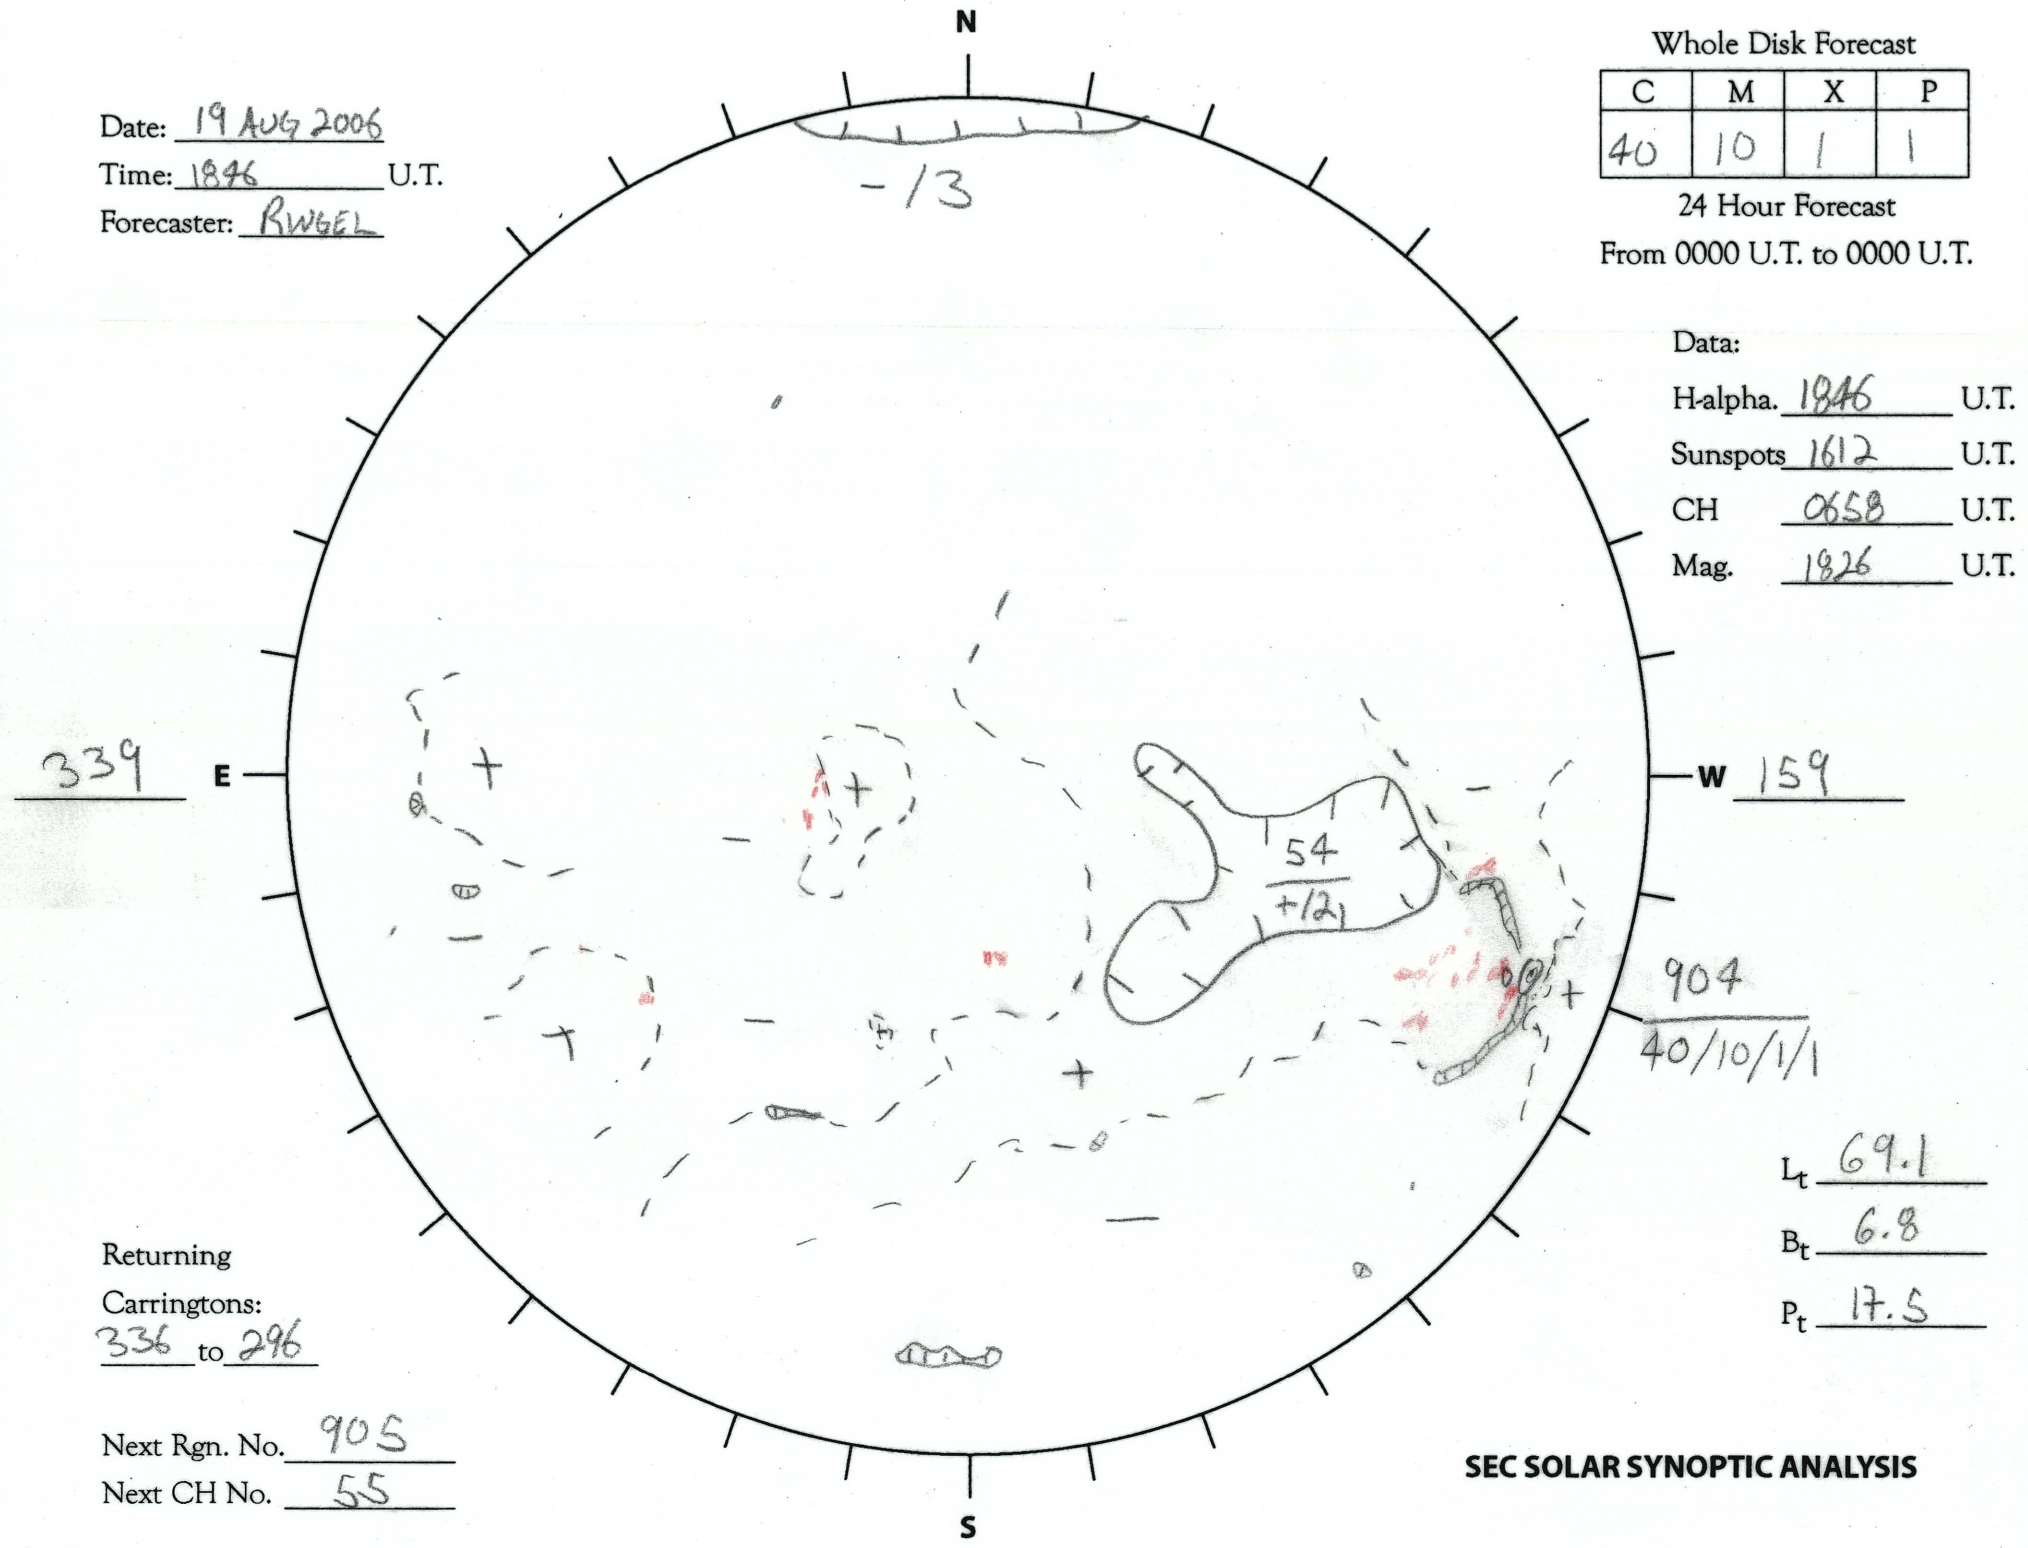

Date: 19 AUG 2006
 Time: 1846 U.T.
 Forecaster: RWGEL

Whole Disk Forecast

C	M	X	P
40	10	1	1

24 Hour Forecast
 From 0000 U.T. to 0000 U.T.

Data:
 H-alpha. 1846 U.T.
 Sunspots 1612 U.T.
 CH 0658 U.T.
 Mag. 1826 U.T.

339

E

159

W

904
40/10/1/1

Returning
 Carringtons:
336 to 296

Next Rgn. No. 905
 Next CH No. 55

L_t 69.1
 B_t 6.8
 P_t 17.5