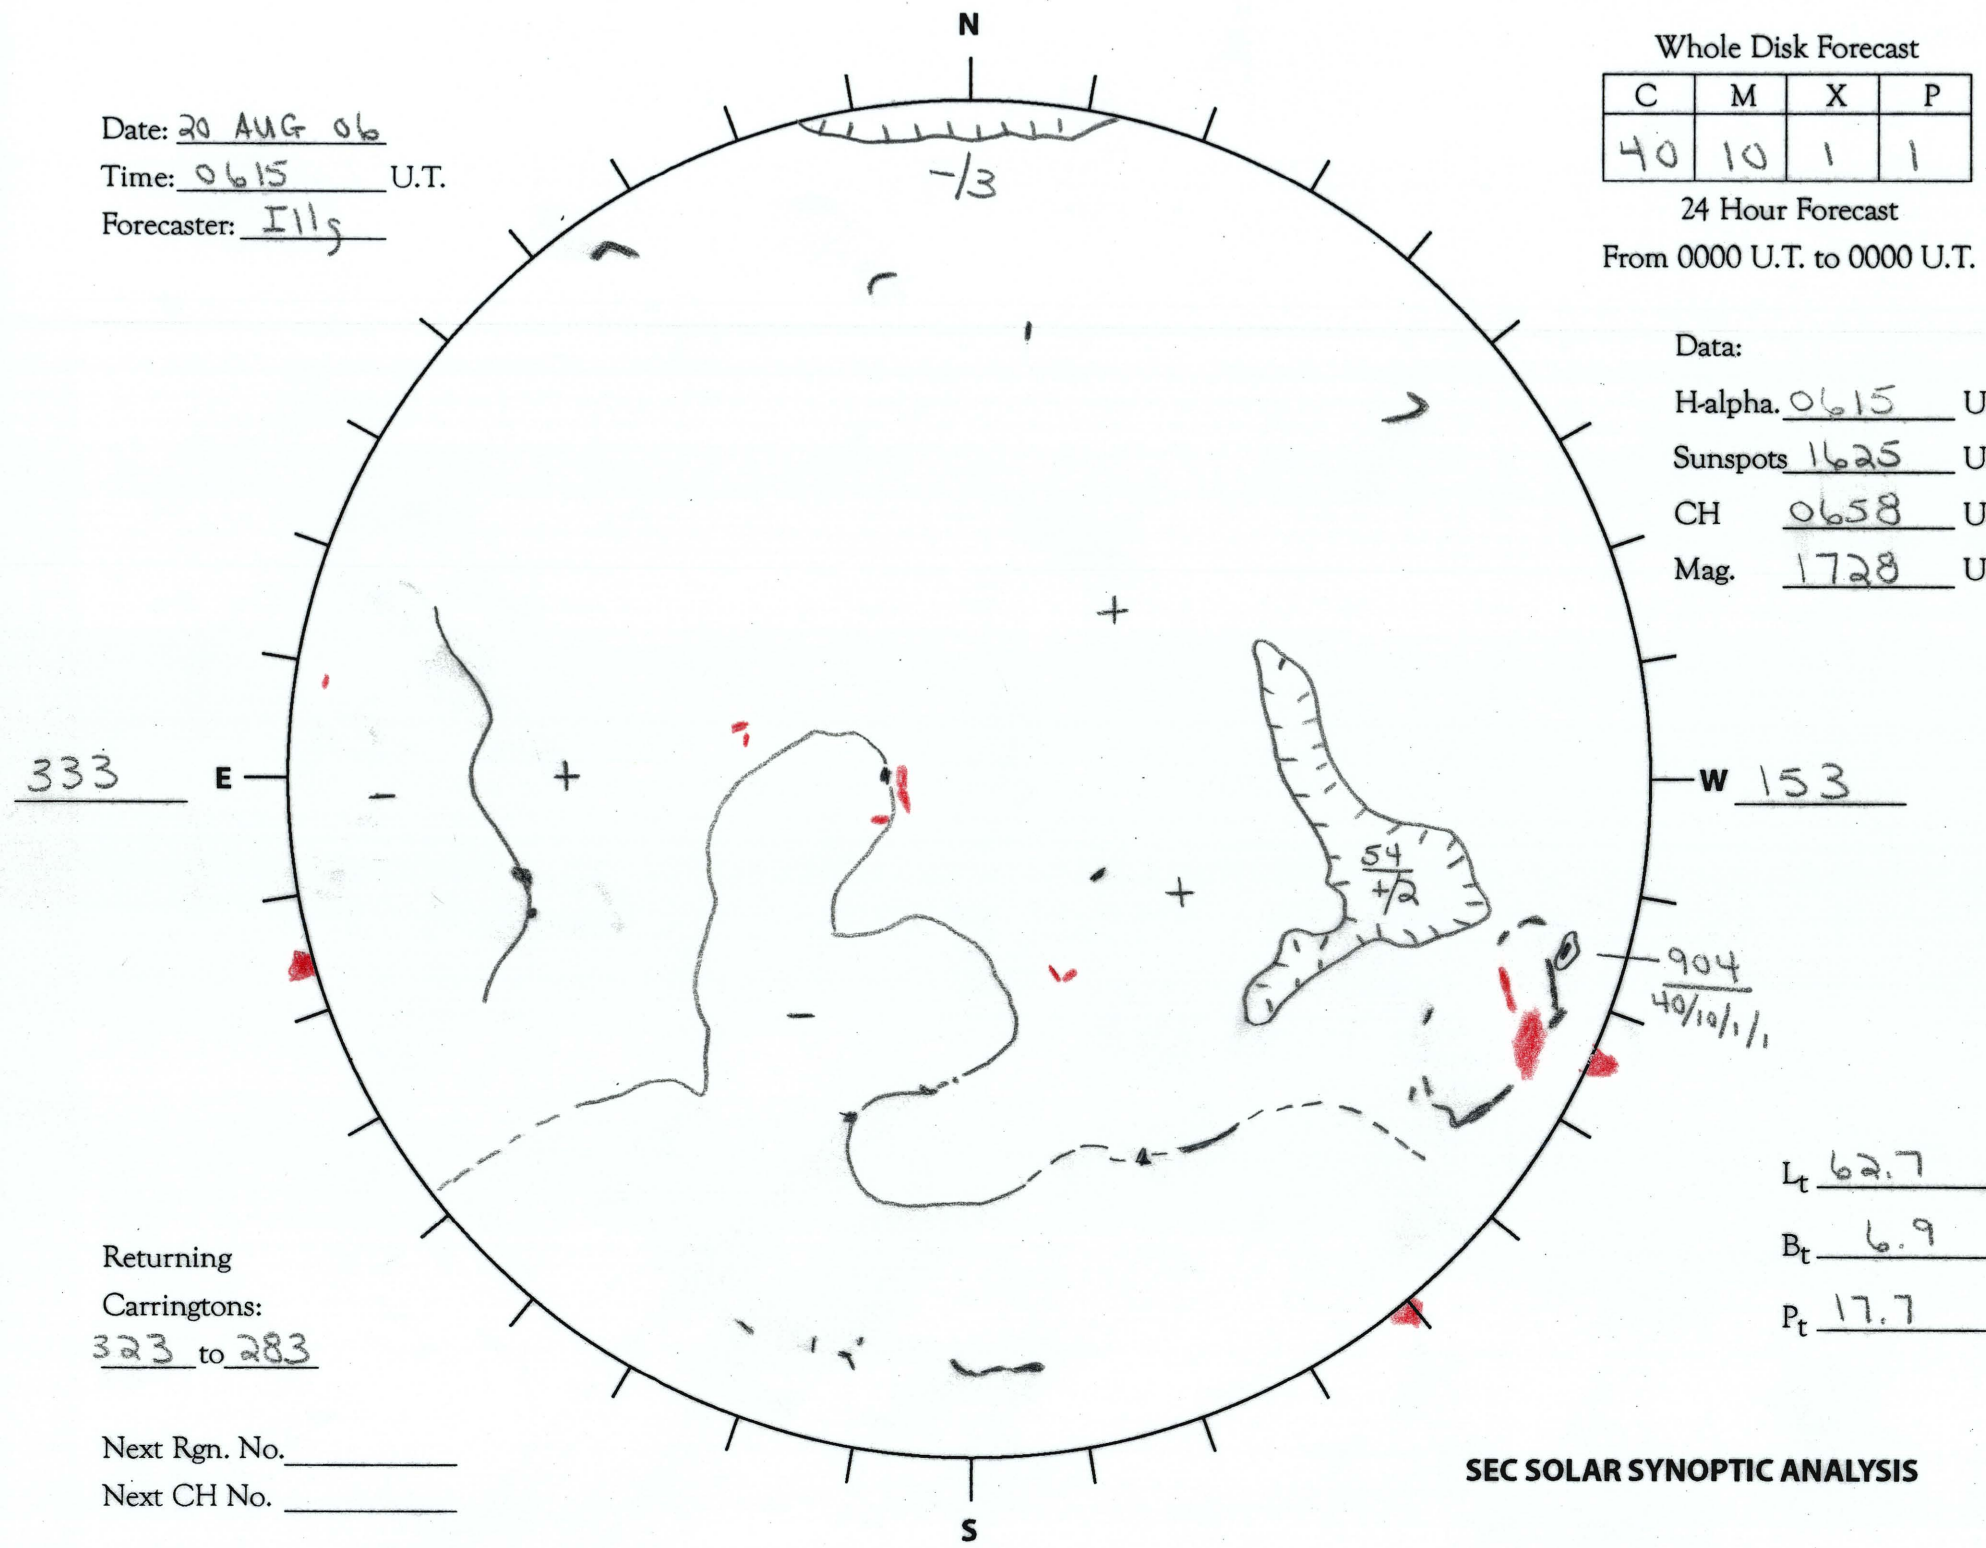

Date: 20 AUG 06
 Time: 0615 U.T.
 Forecaster: Ills

Whole Disk Forecast

C	M	X	P
40	10	1	1

24 Hour Forecast
 From 0000 U.T. to 0000 U.T.

Data:
 H-alpha. 0615 U.T.
 Sunspots 1625 U.T.
 CH 0658 U.T.
 Mag. 1728 U.T.

Returning
 Carringtons:
323 to 283

Next Rgn. No. _____
 Next CH No. _____

L_t 62.7
 B_t 6.9
 P_t 17.7