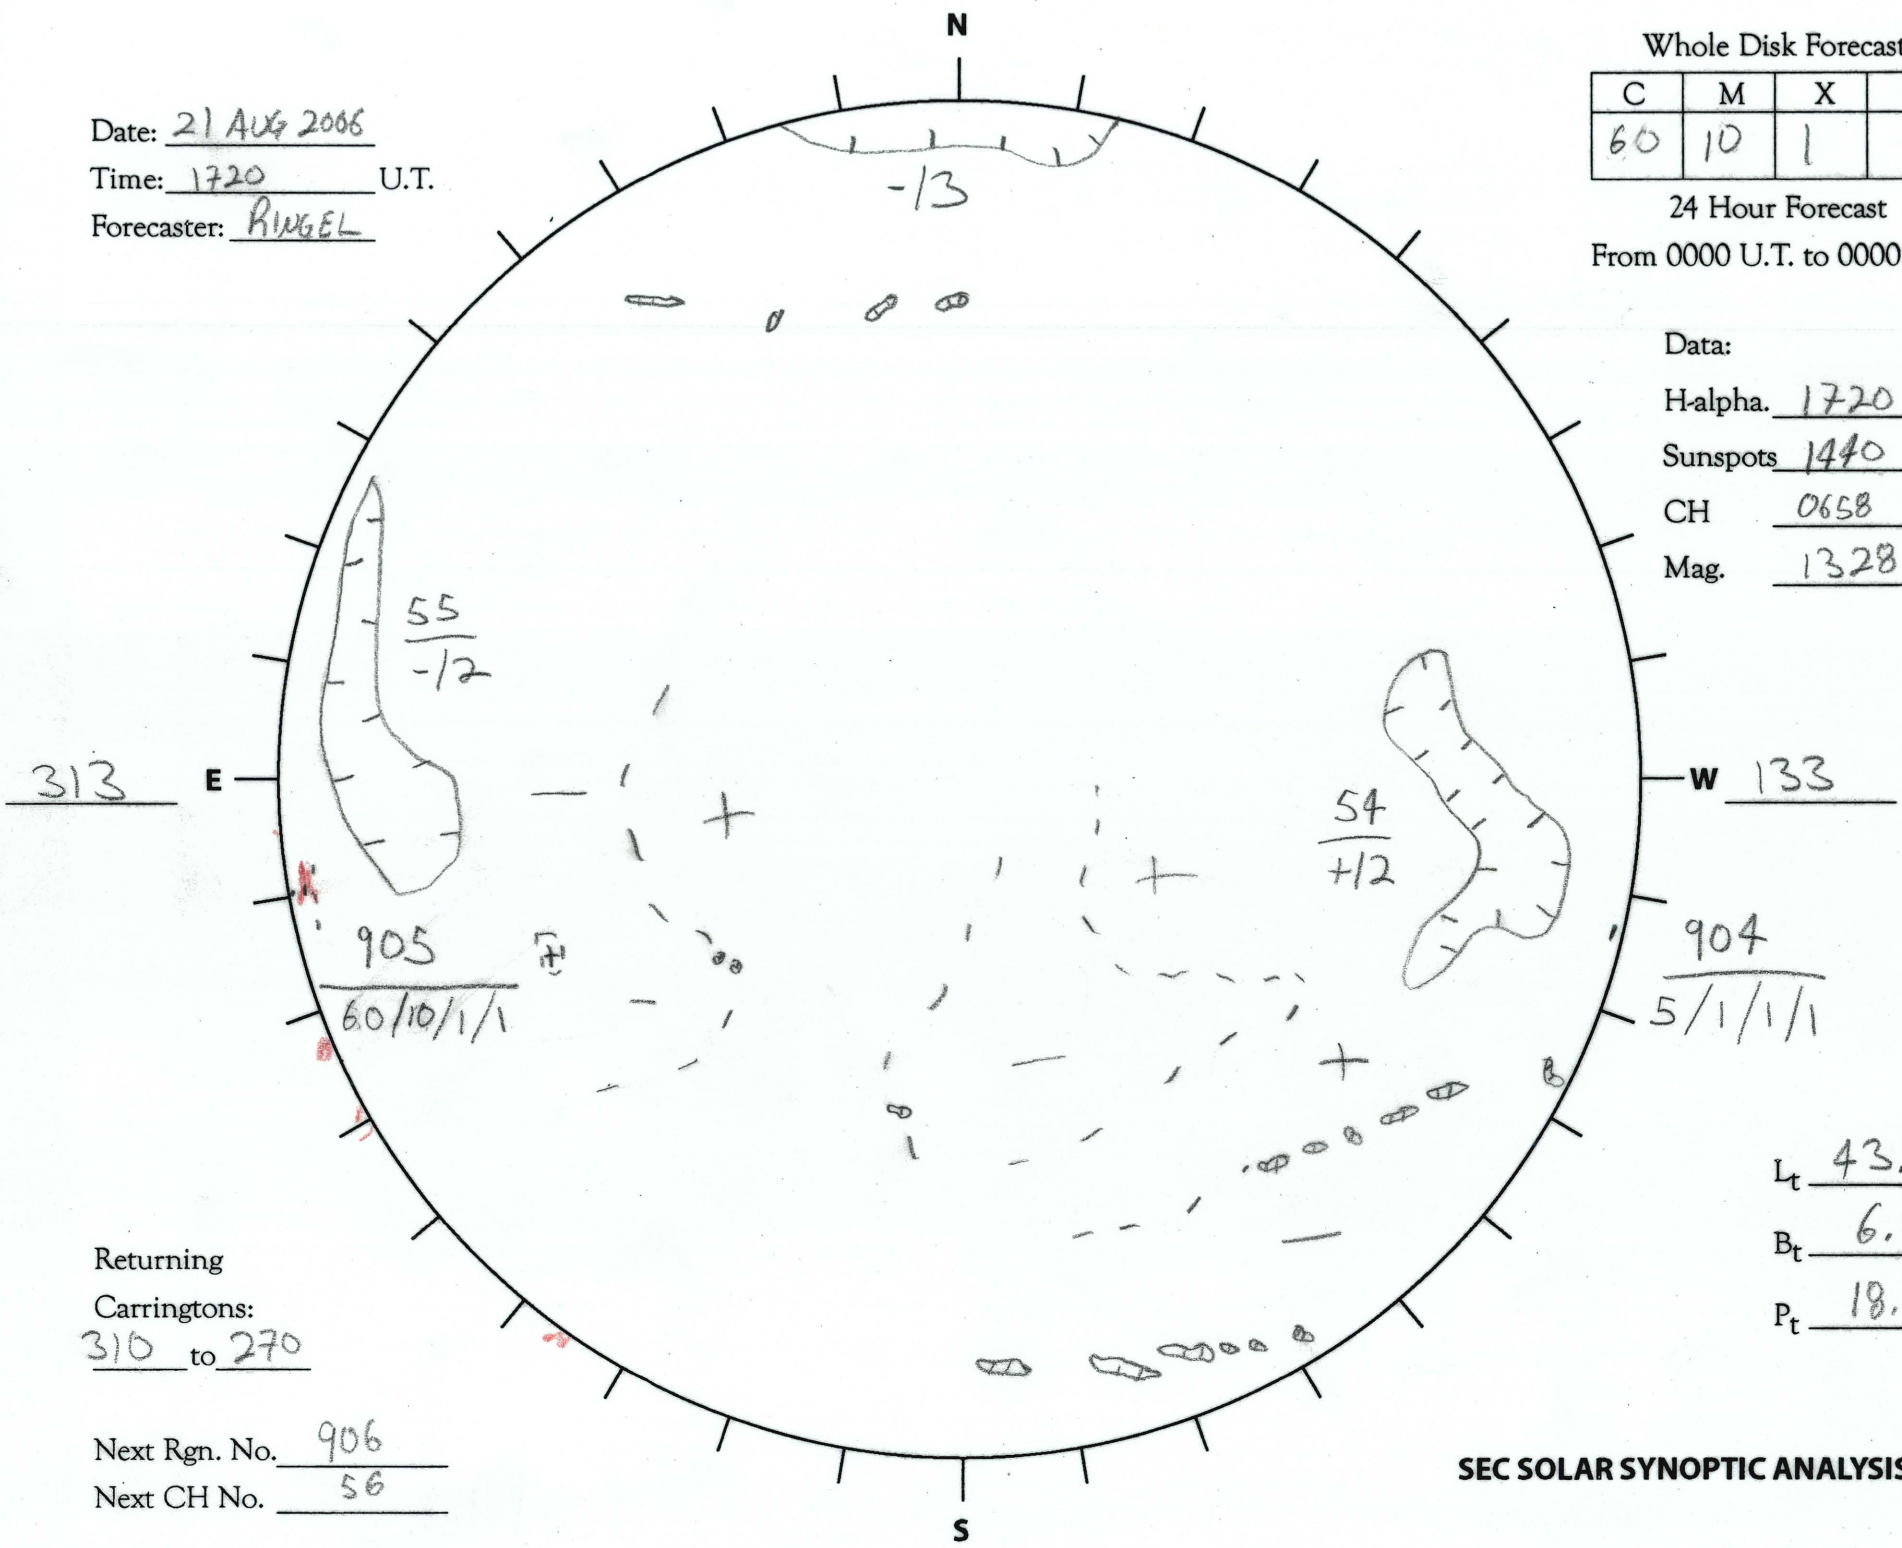

Date: 21 AUG 2006
 Time: 1720 U.T.
 Forecaster: RINGEL

Whole Disk Forecast

C	M	X	P
60	10	1	1

24 Hour Forecast
 From 0000 U.T. to 0000 U.T.

Data:

H-alpha. 1720 U.T.

Sunspots 1440 U.T.

CH 0658 U.T.

Mag. 1328 U.T.

Returning
 Carringtons:
310 to 270

Next Rgn. No. 906
 Next CH No. 56

L_t 43.4
 B_t 6.9
 P_t 18.1