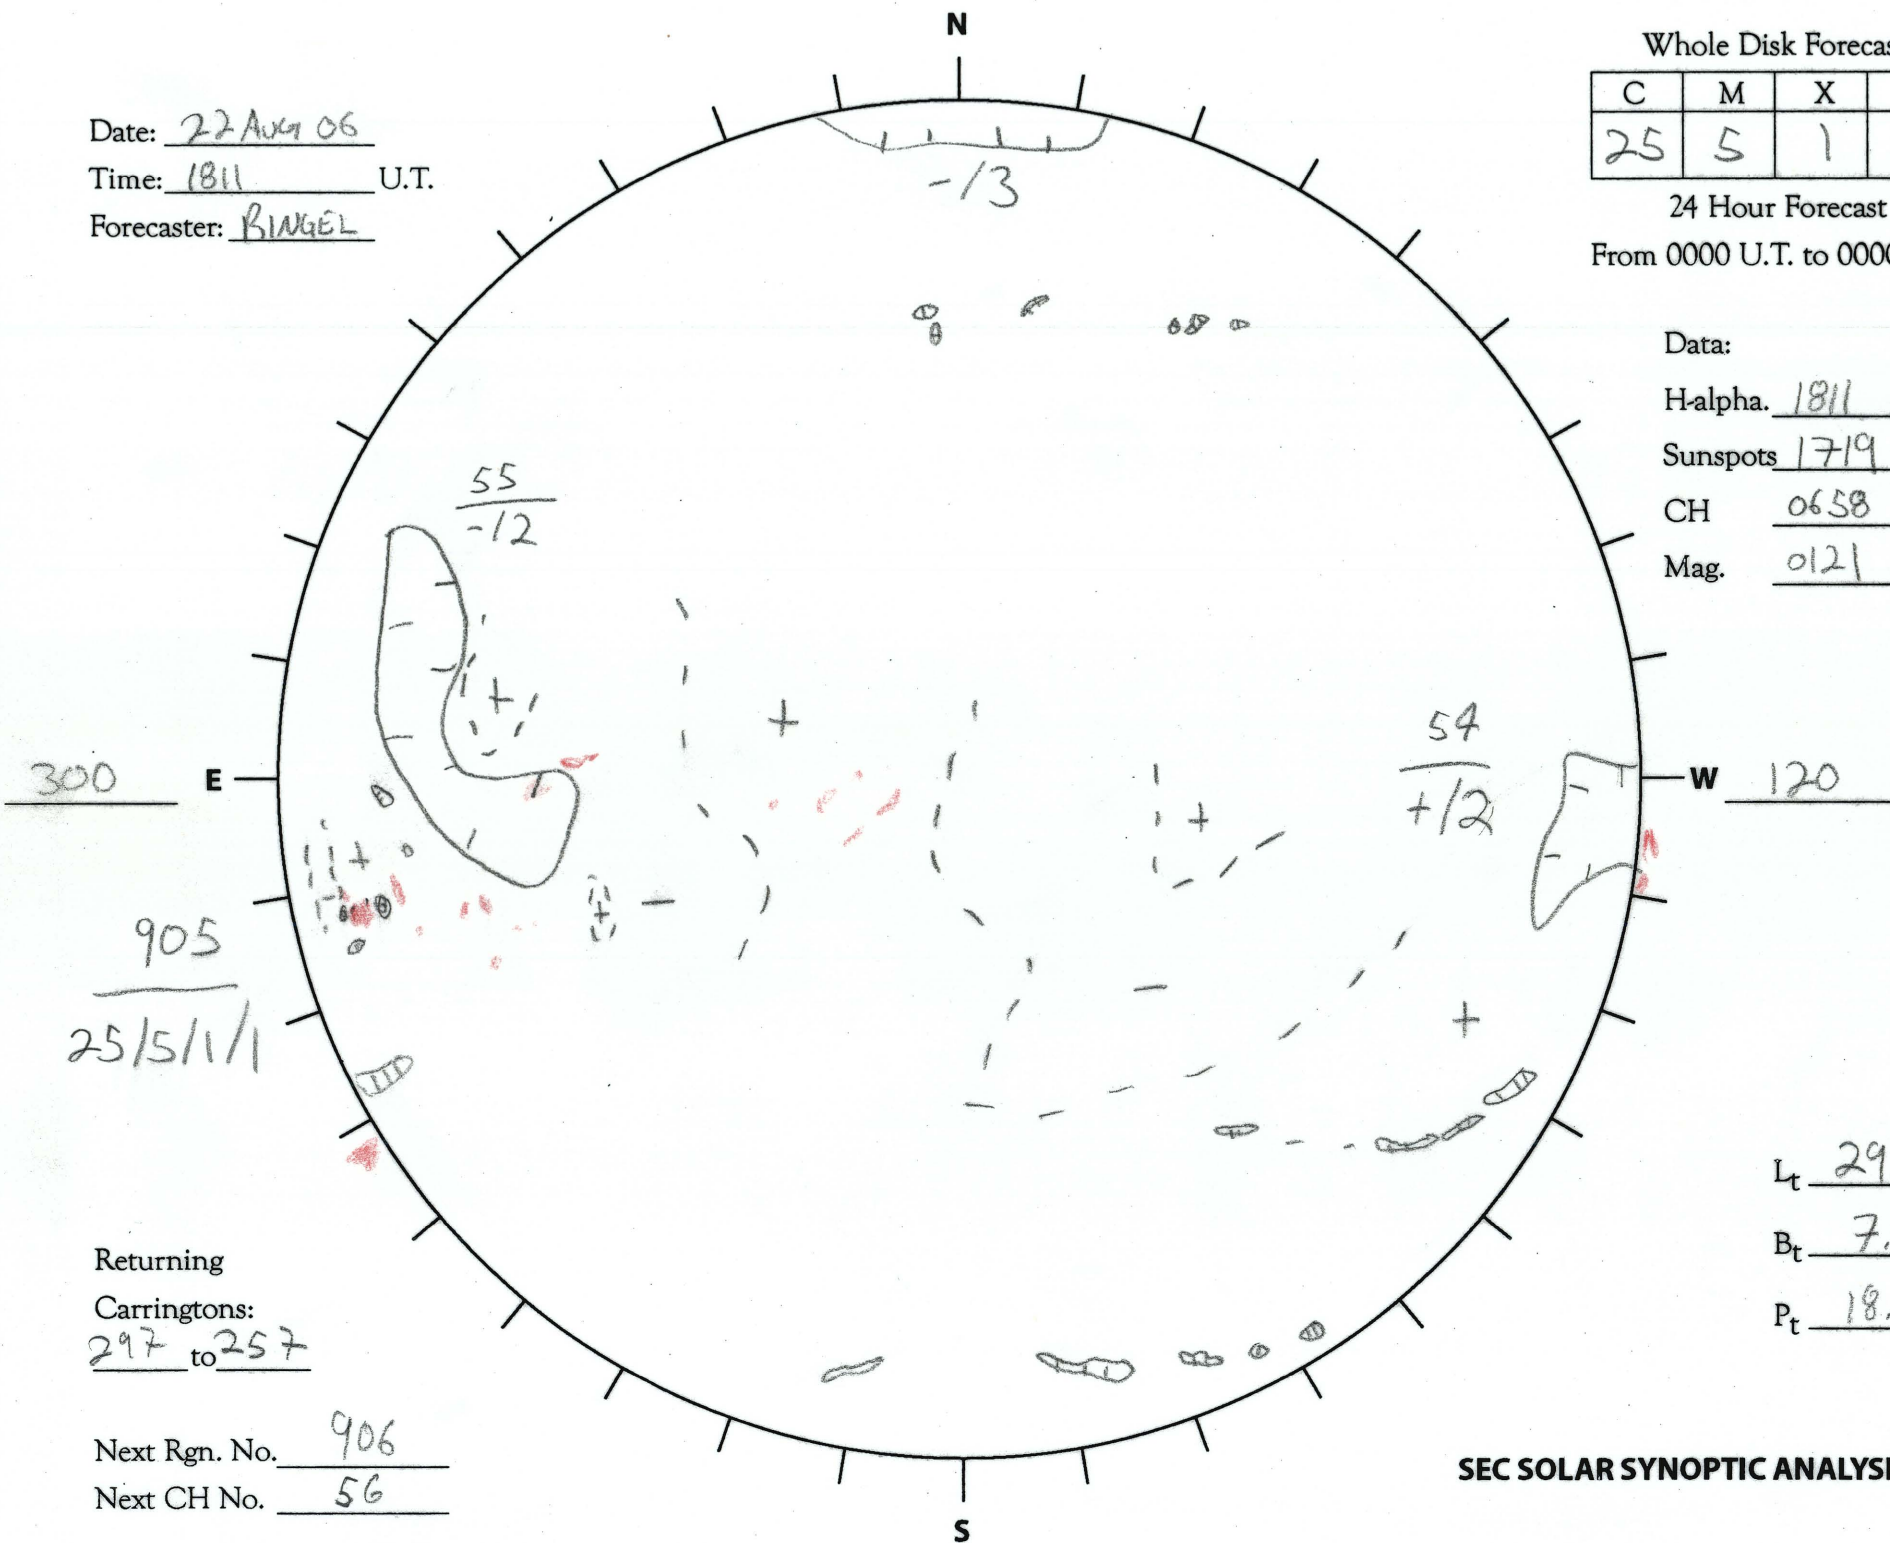

Date: 22 Aug 06
 Time: 1811 U.T.
 Forecaster: BINGEL

Whole Disk Forecast

C	M	X	P
25	5	1	1

24 Hour Forecast
 From 0000 U.T. to 0000 U.T.

Data:

H-alpha. 1811 U.T.

Sunspots 1719 U.T.

CH 0658 U.T.

Mag. 0121 U.T.

Returning
 Carringtons:
297 to 257

Next Rgn. No. 906
 Next CH No. 56

L_t 29.7
 B_t 7.0
 P_t 18.4