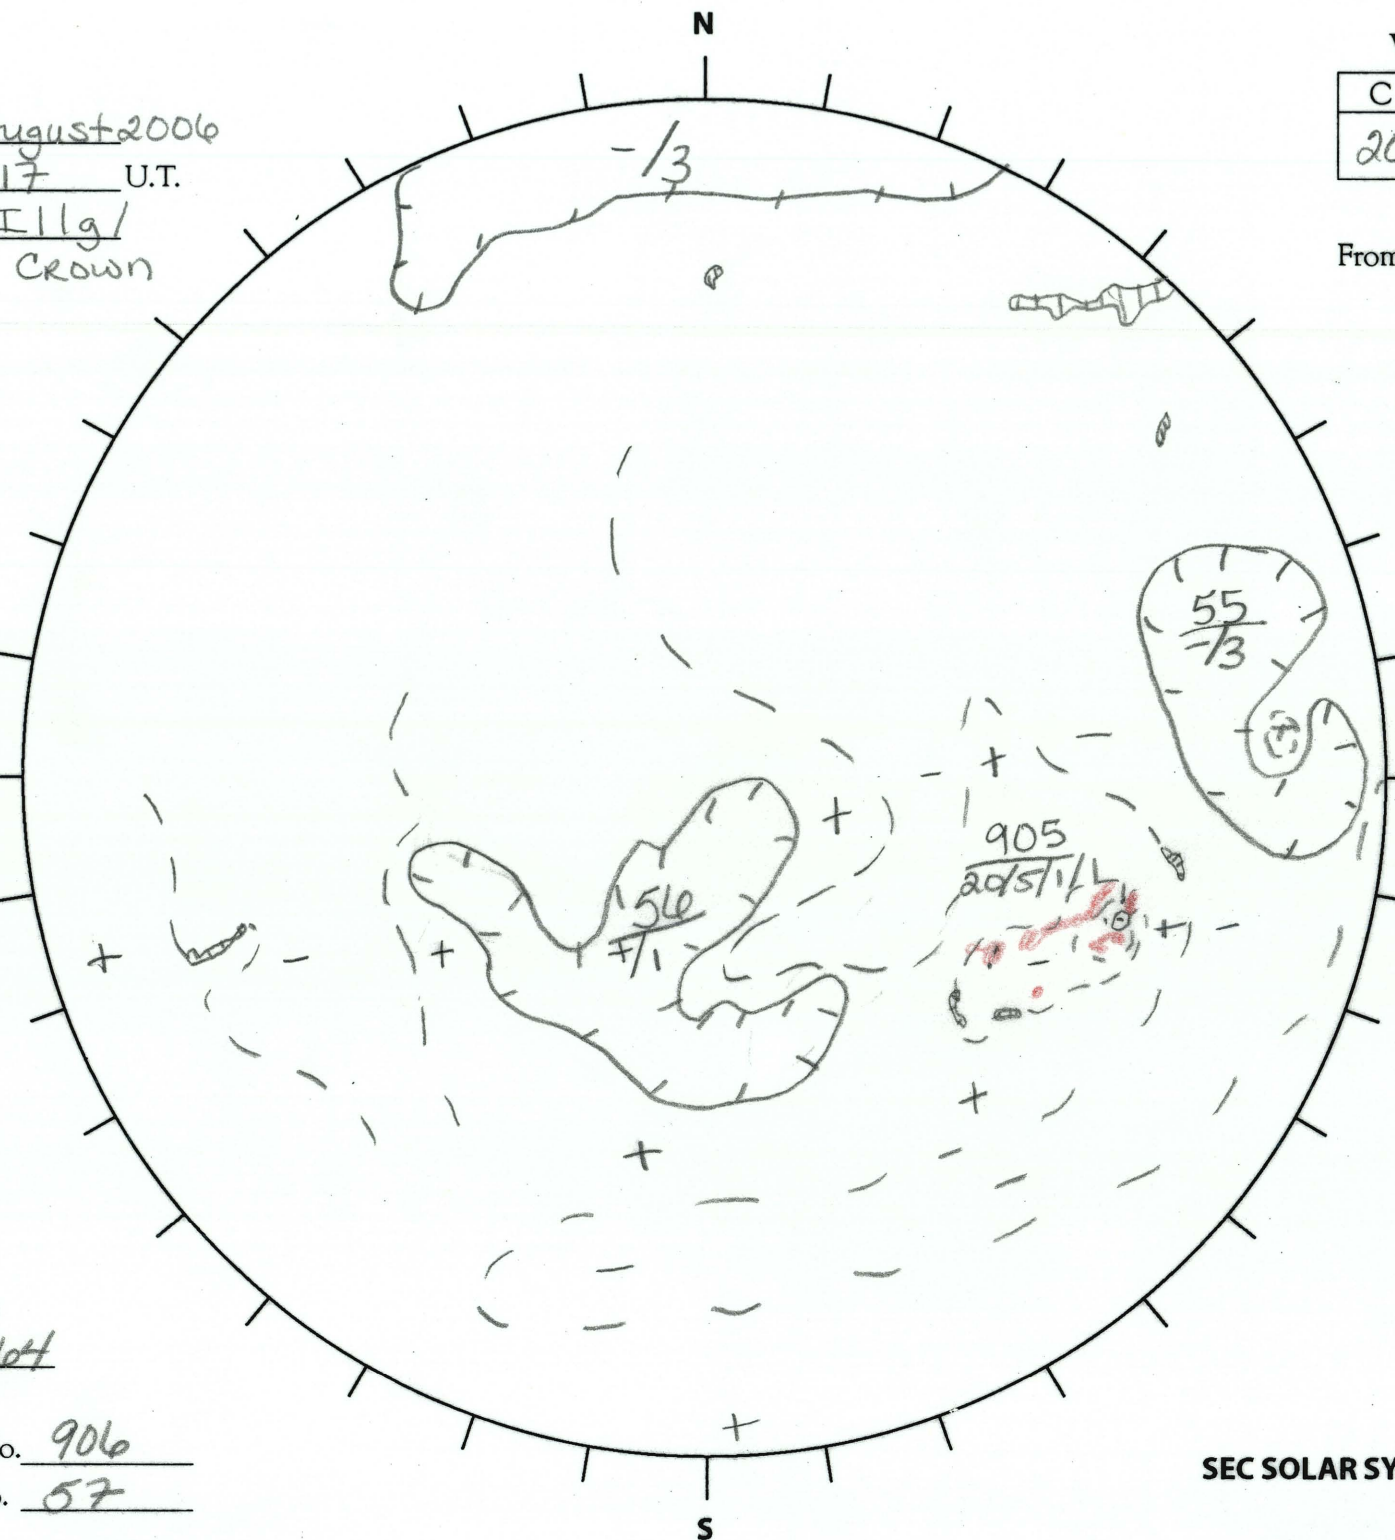

Date: 29 August 2006

Time: 1517 U.T.

Forecaster: Illg/  
Crown

Whole Disk Forecast

C	M	X	P
20	5	1	1

24 Hour Forecast

From 0000 U.T. to 0000 U.T.

Data:

H-alpha. 1714 U.T.

Sunspots 1517 U.T.

CH 0659 U.T.

Mag. 1117 U.T.

208.8

E

W

28.8

Returning

Carringtons:

204 to 1164

Next Rgn. No. 906

Next CH No. 57

L<sub>t</sub> 298.8

B<sub>t</sub> 7.2

P<sub>t</sub> 20.4

SEC SOLAR SYNOPTIC ANALYSIS

N

S