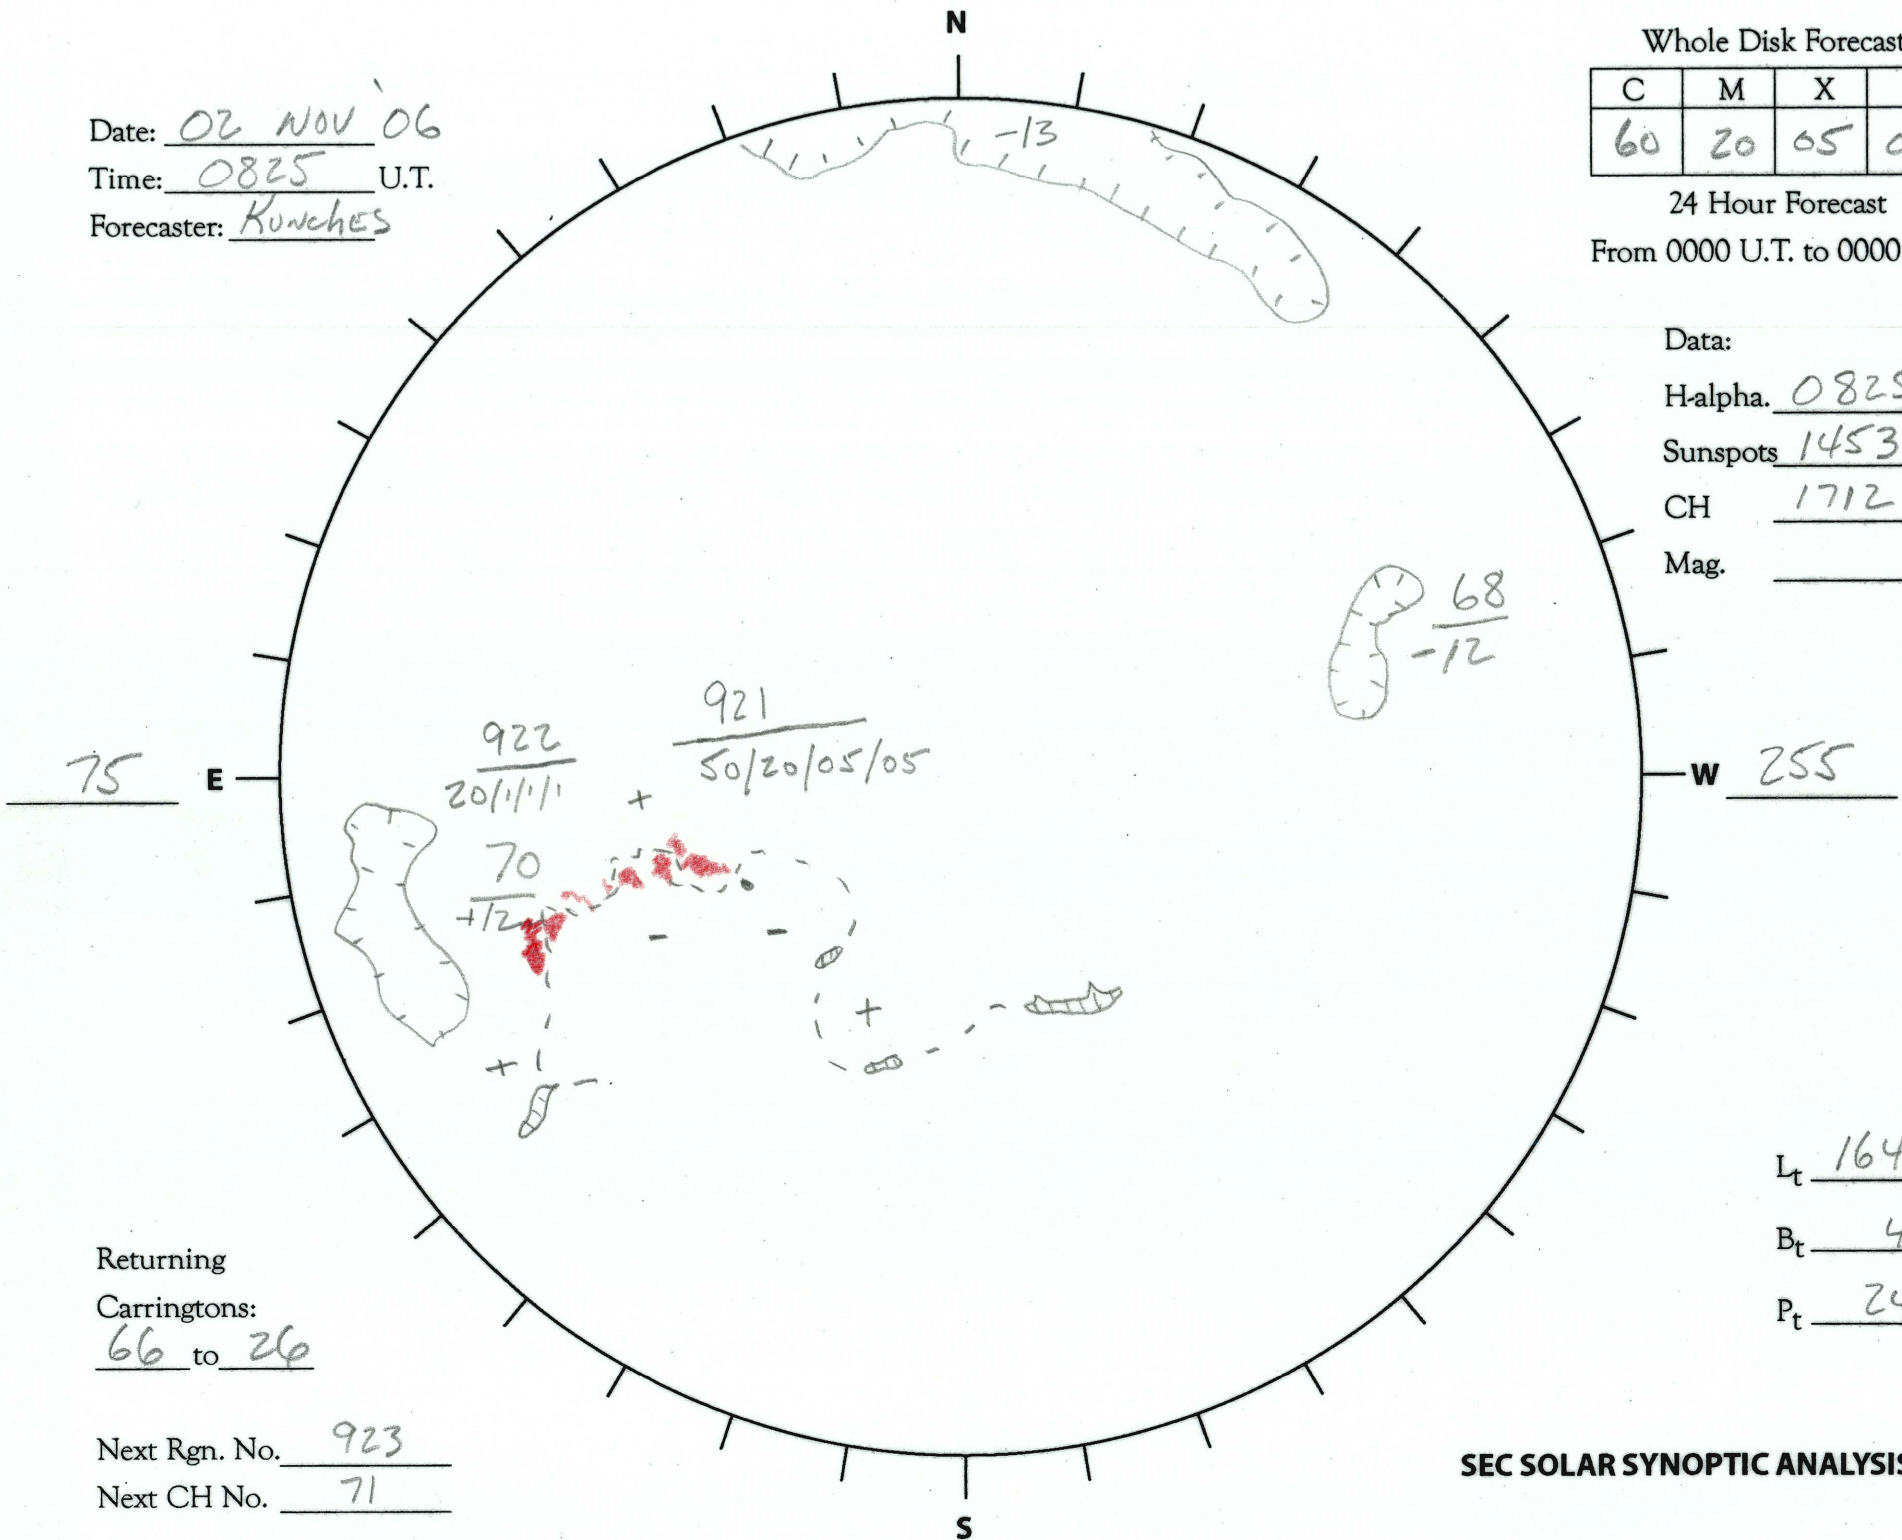

Date: 02 NOV '06  
 Time: 0825 U.T.  
 Forecaster: Kunches

Whole Disk Forecast

C	M	X	P
60	20	05	05

24 Hour Forecast  
 From 0000 U.T. to 0000 U.T.

Data:

H-alpha. 0825 U.T.

Sunspots 1453 U.T.

CH 1712 U.T.

Mag. \_\_\_\_\_ U.T.

Returning  
 Carringtons:  
66 to 26

Next Rgn. No. 923  
 Next CH No. 71

$L_t$  164.8

$B_t$  4.3

$P_t$  24.3