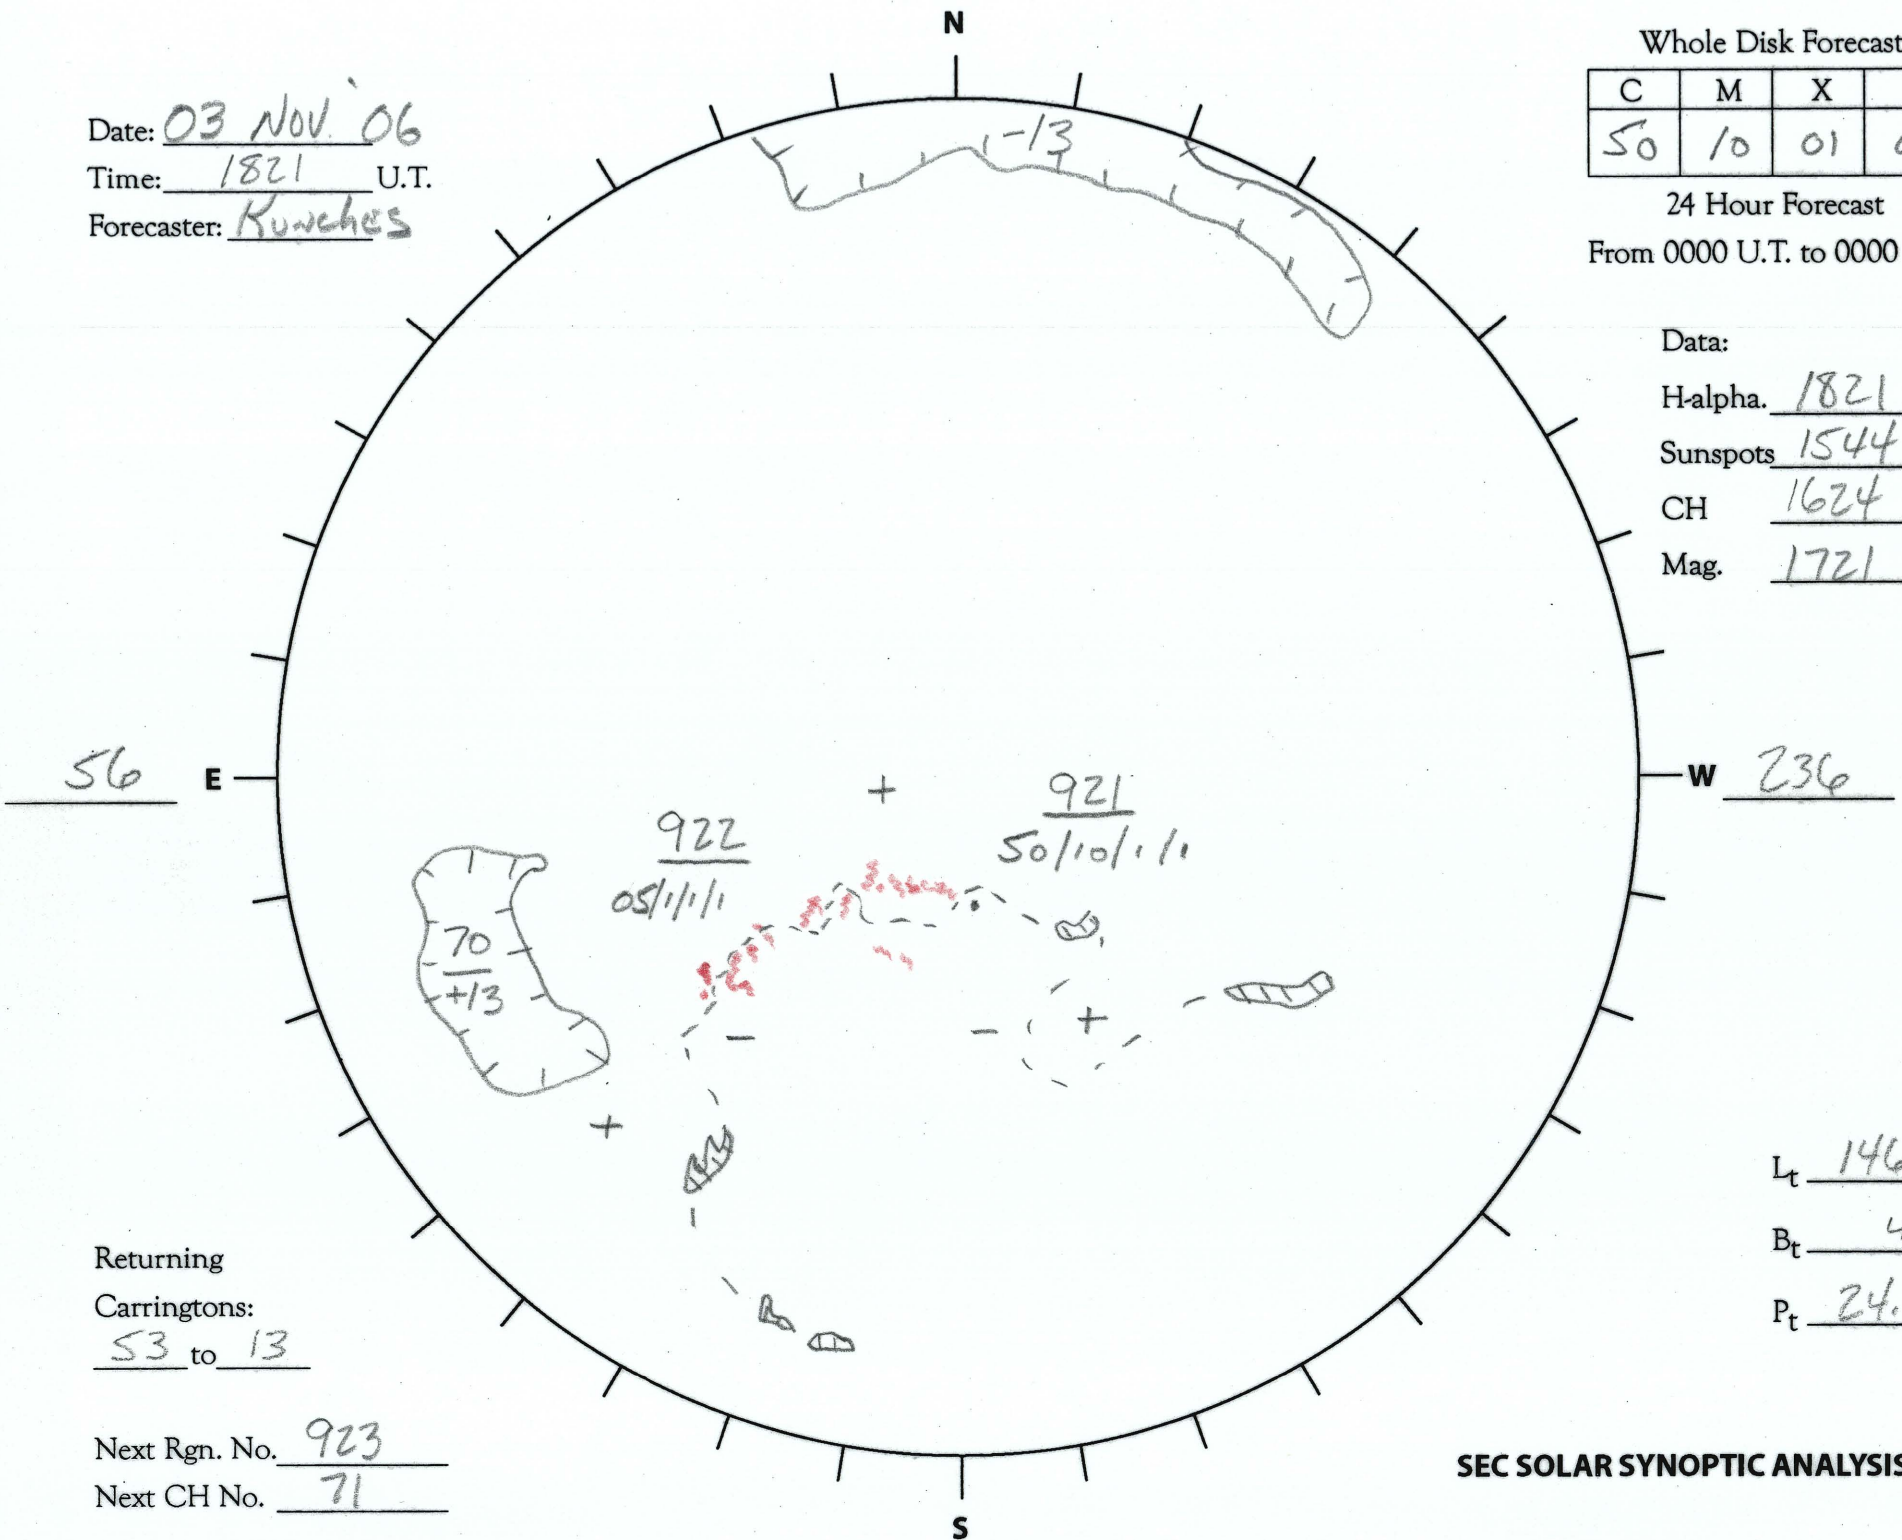

Date: 03 NOV '06
 Time: 1821 U.T.
 Forecaster: Runches

Whole Disk Forecast

C	M	X	P
<u>50</u>	<u>10</u>	<u>01</u>	<u>01</u>

24 Hour Forecast
 From 0000 U.T. to 0000 U.T.

Data:
 H-alpha. 1821 U.T.
 Sunspots 1544 U.T.
 CH 1624 U.T.
 Mag. 1721 U.T.

Returning
 Carringtons:
53 to 13

Next Rgn. No. 923
 Next CH No. 71

L_t 146.2
 B_t 4.1
 P_t 24.0