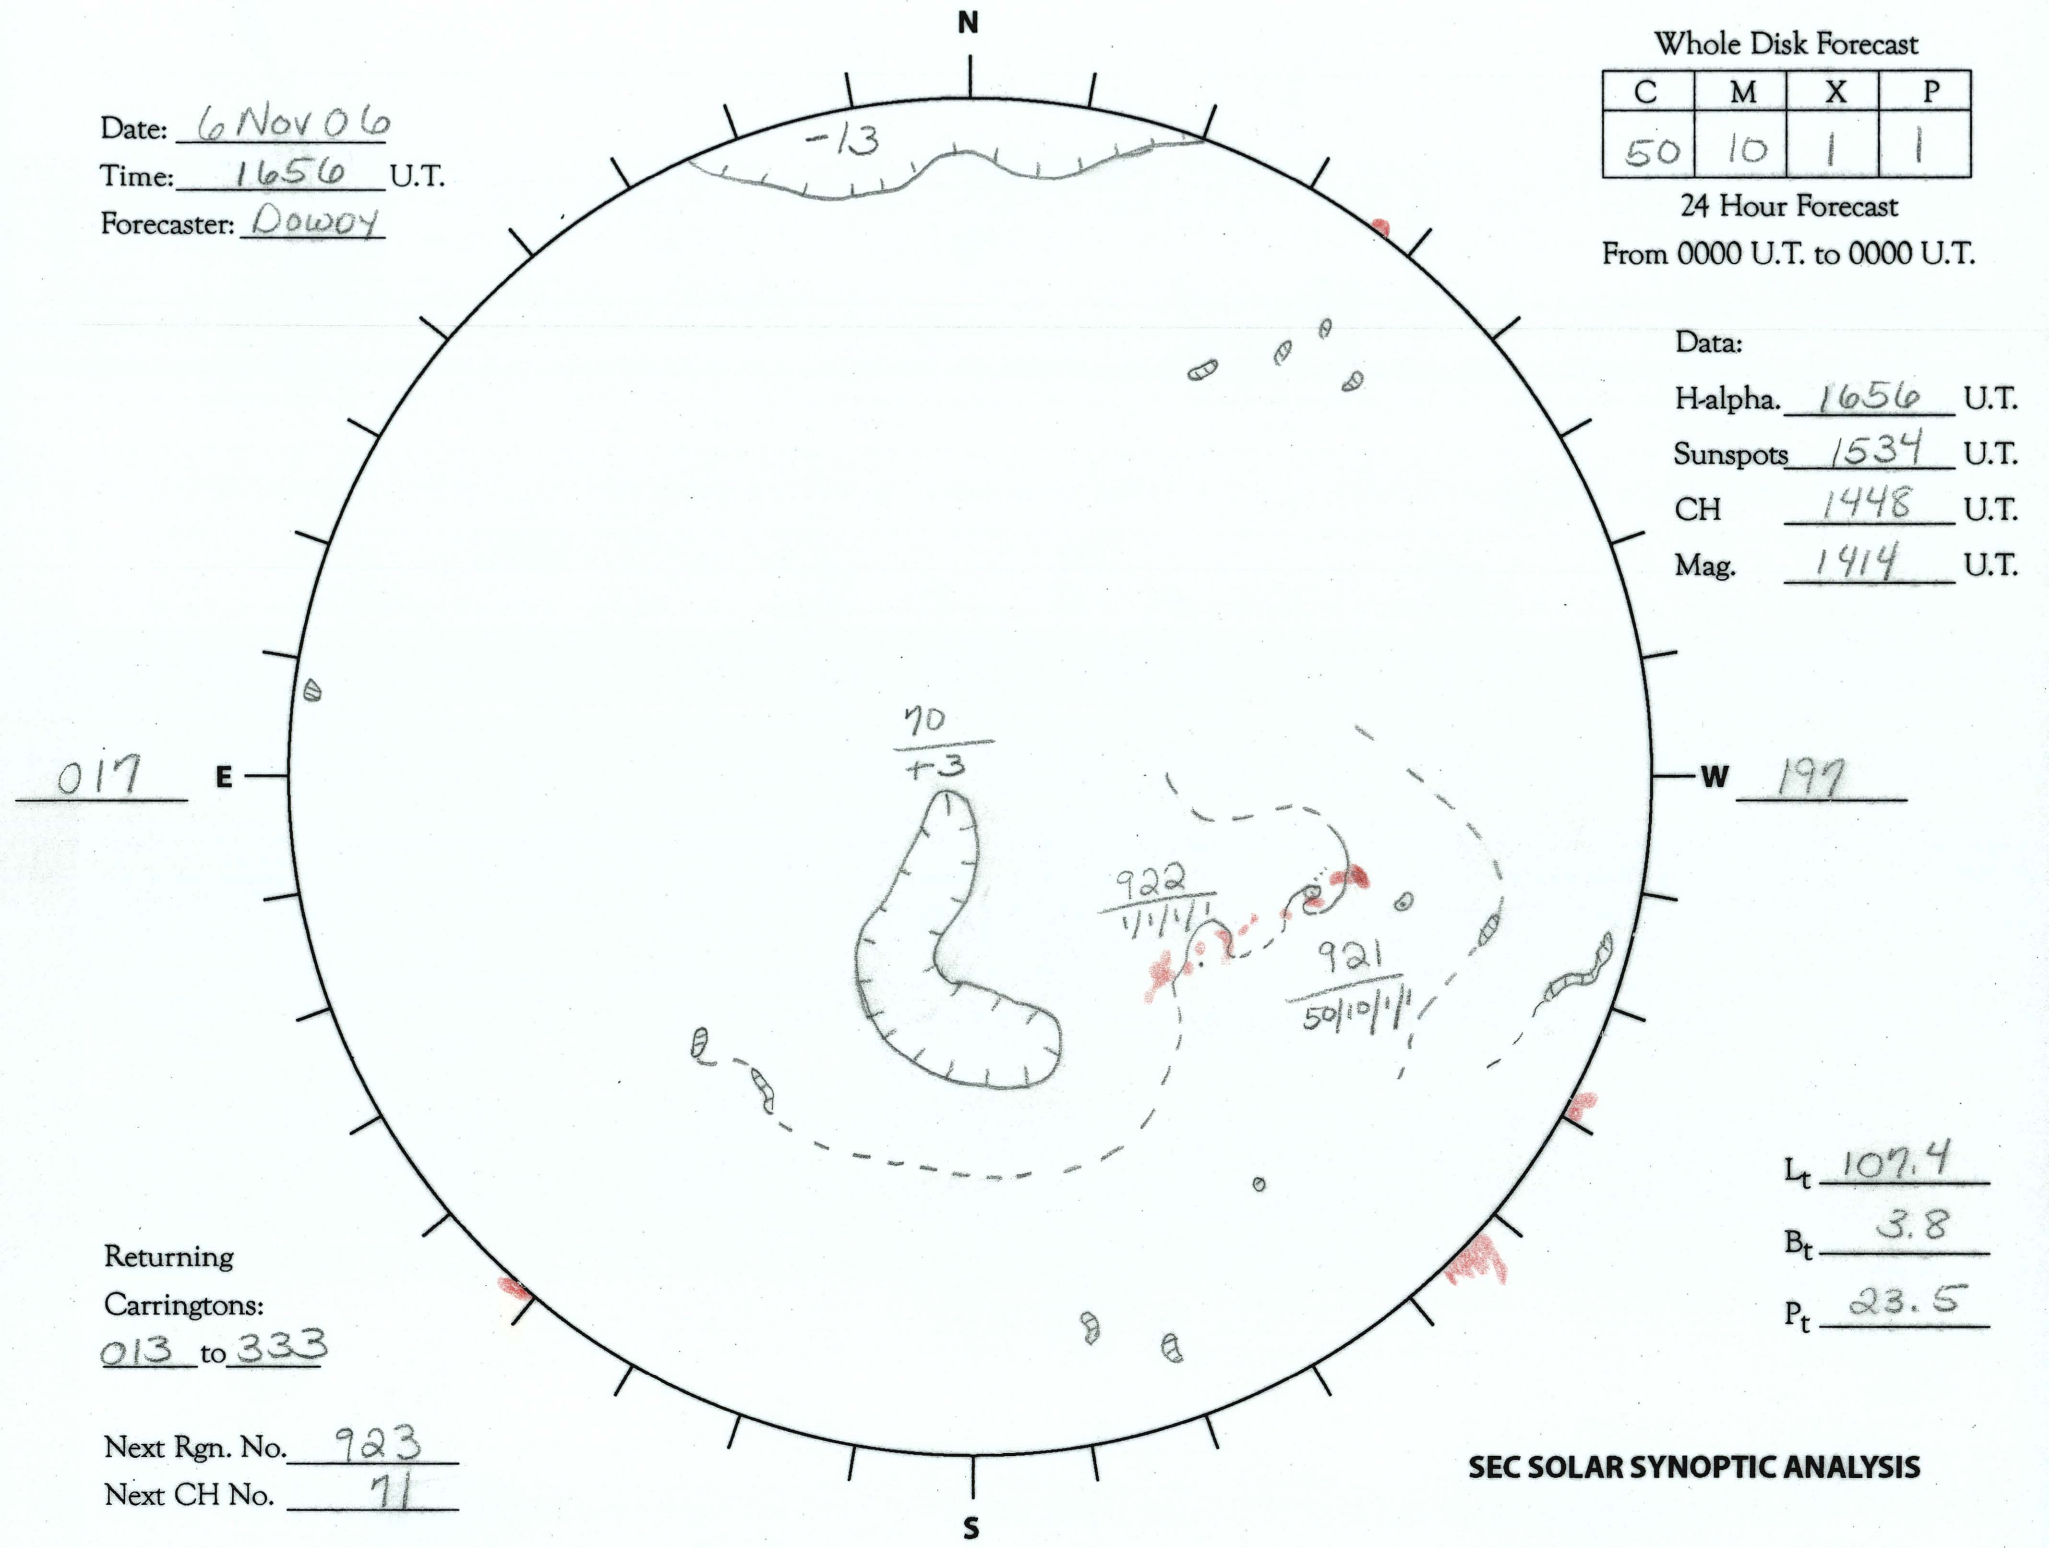

Date: 6 Nov 06  
 Time: 1656 U.T.  
 Forecaster: Dowdy

Whole Disk Forecast

C	M	X	P
50	10	1	1

24 Hour Forecast  
 From 0000 U.T. to 0000 U.T.

Data:

H-alpha. 1656 U.T.

Sunspots 1534 U.T.

CH 1448 U.T.

Mag. 1414 U.T.

Returning  
 Carringtons:  
013 to 333

Next Rgn. No. 923  
 Next CH No. 71

$L_t$  107.4  
 $B_t$  3.8  
 $P_t$  23.5