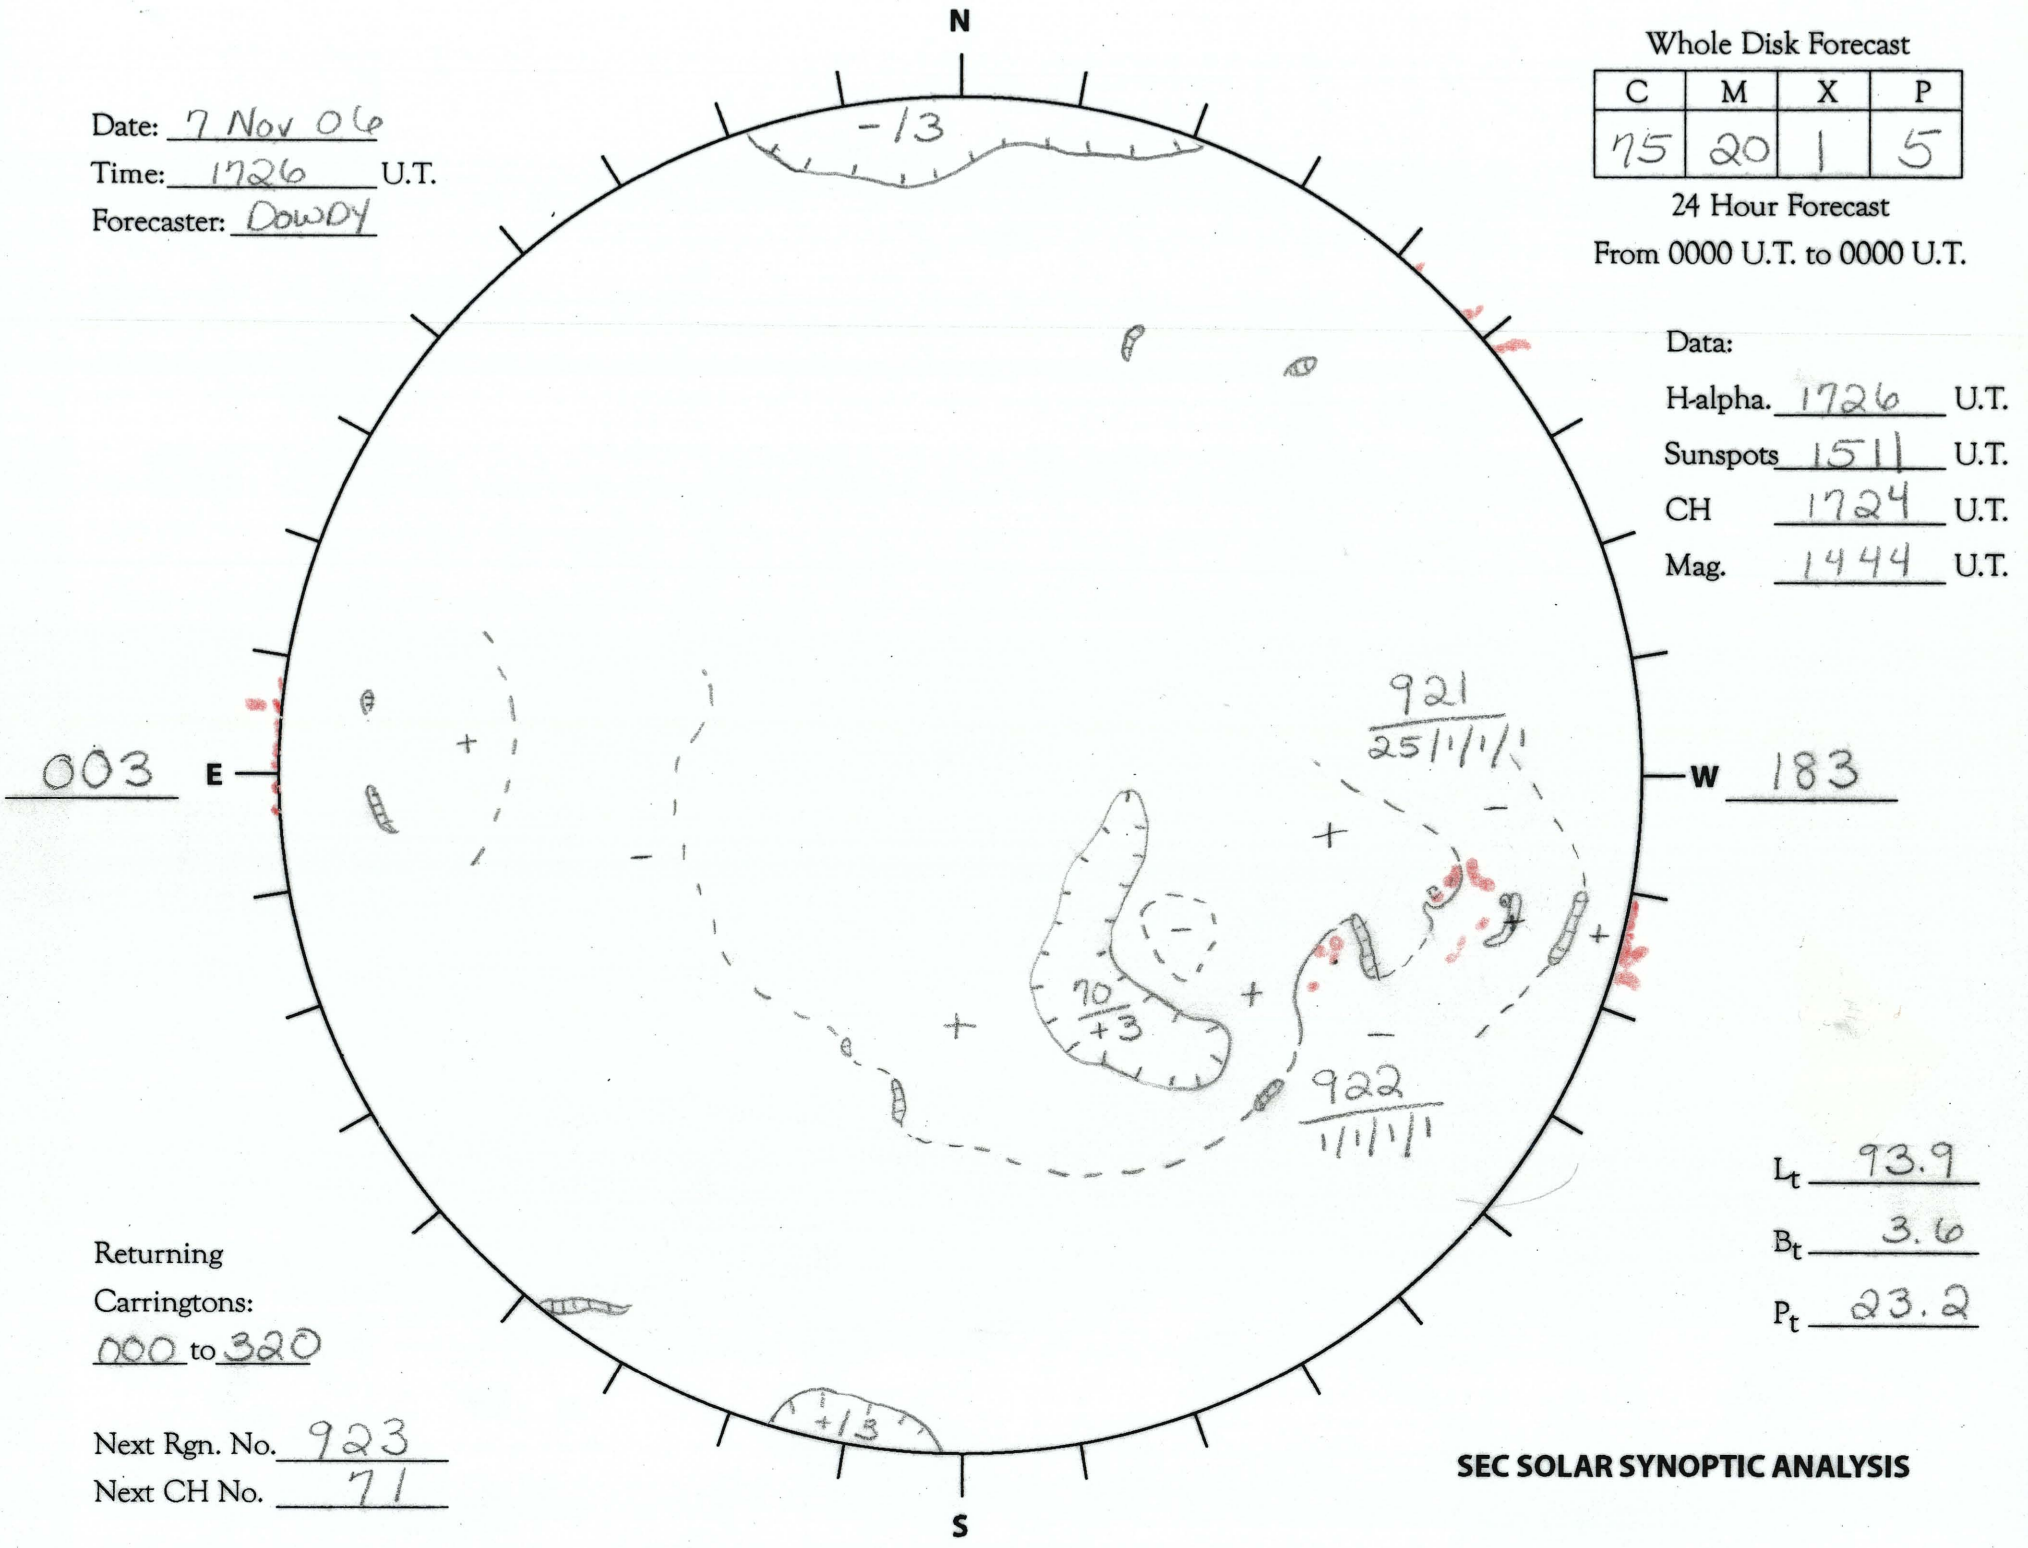

Date: 7 Nov 06
 Time: 1726 U.T.
 Forecaster: Dowdy

Whole Disk Forecast

C	M	X	P
75	20	1	5

24 Hour Forecast
 From 0000 U.T. to 0000 U.T.

Data:
 H-alpha. 1726 U.T.
 Sunspots 1511 U.T.
 CH 1724 U.T.
 Mag. 1444 U.T.

Returning
 Carringtons:
000 to 320

Next Rgn. No. 923
 Next CH No. 71

L_t 93.9
 B_t 3.6
 P_t 23.2