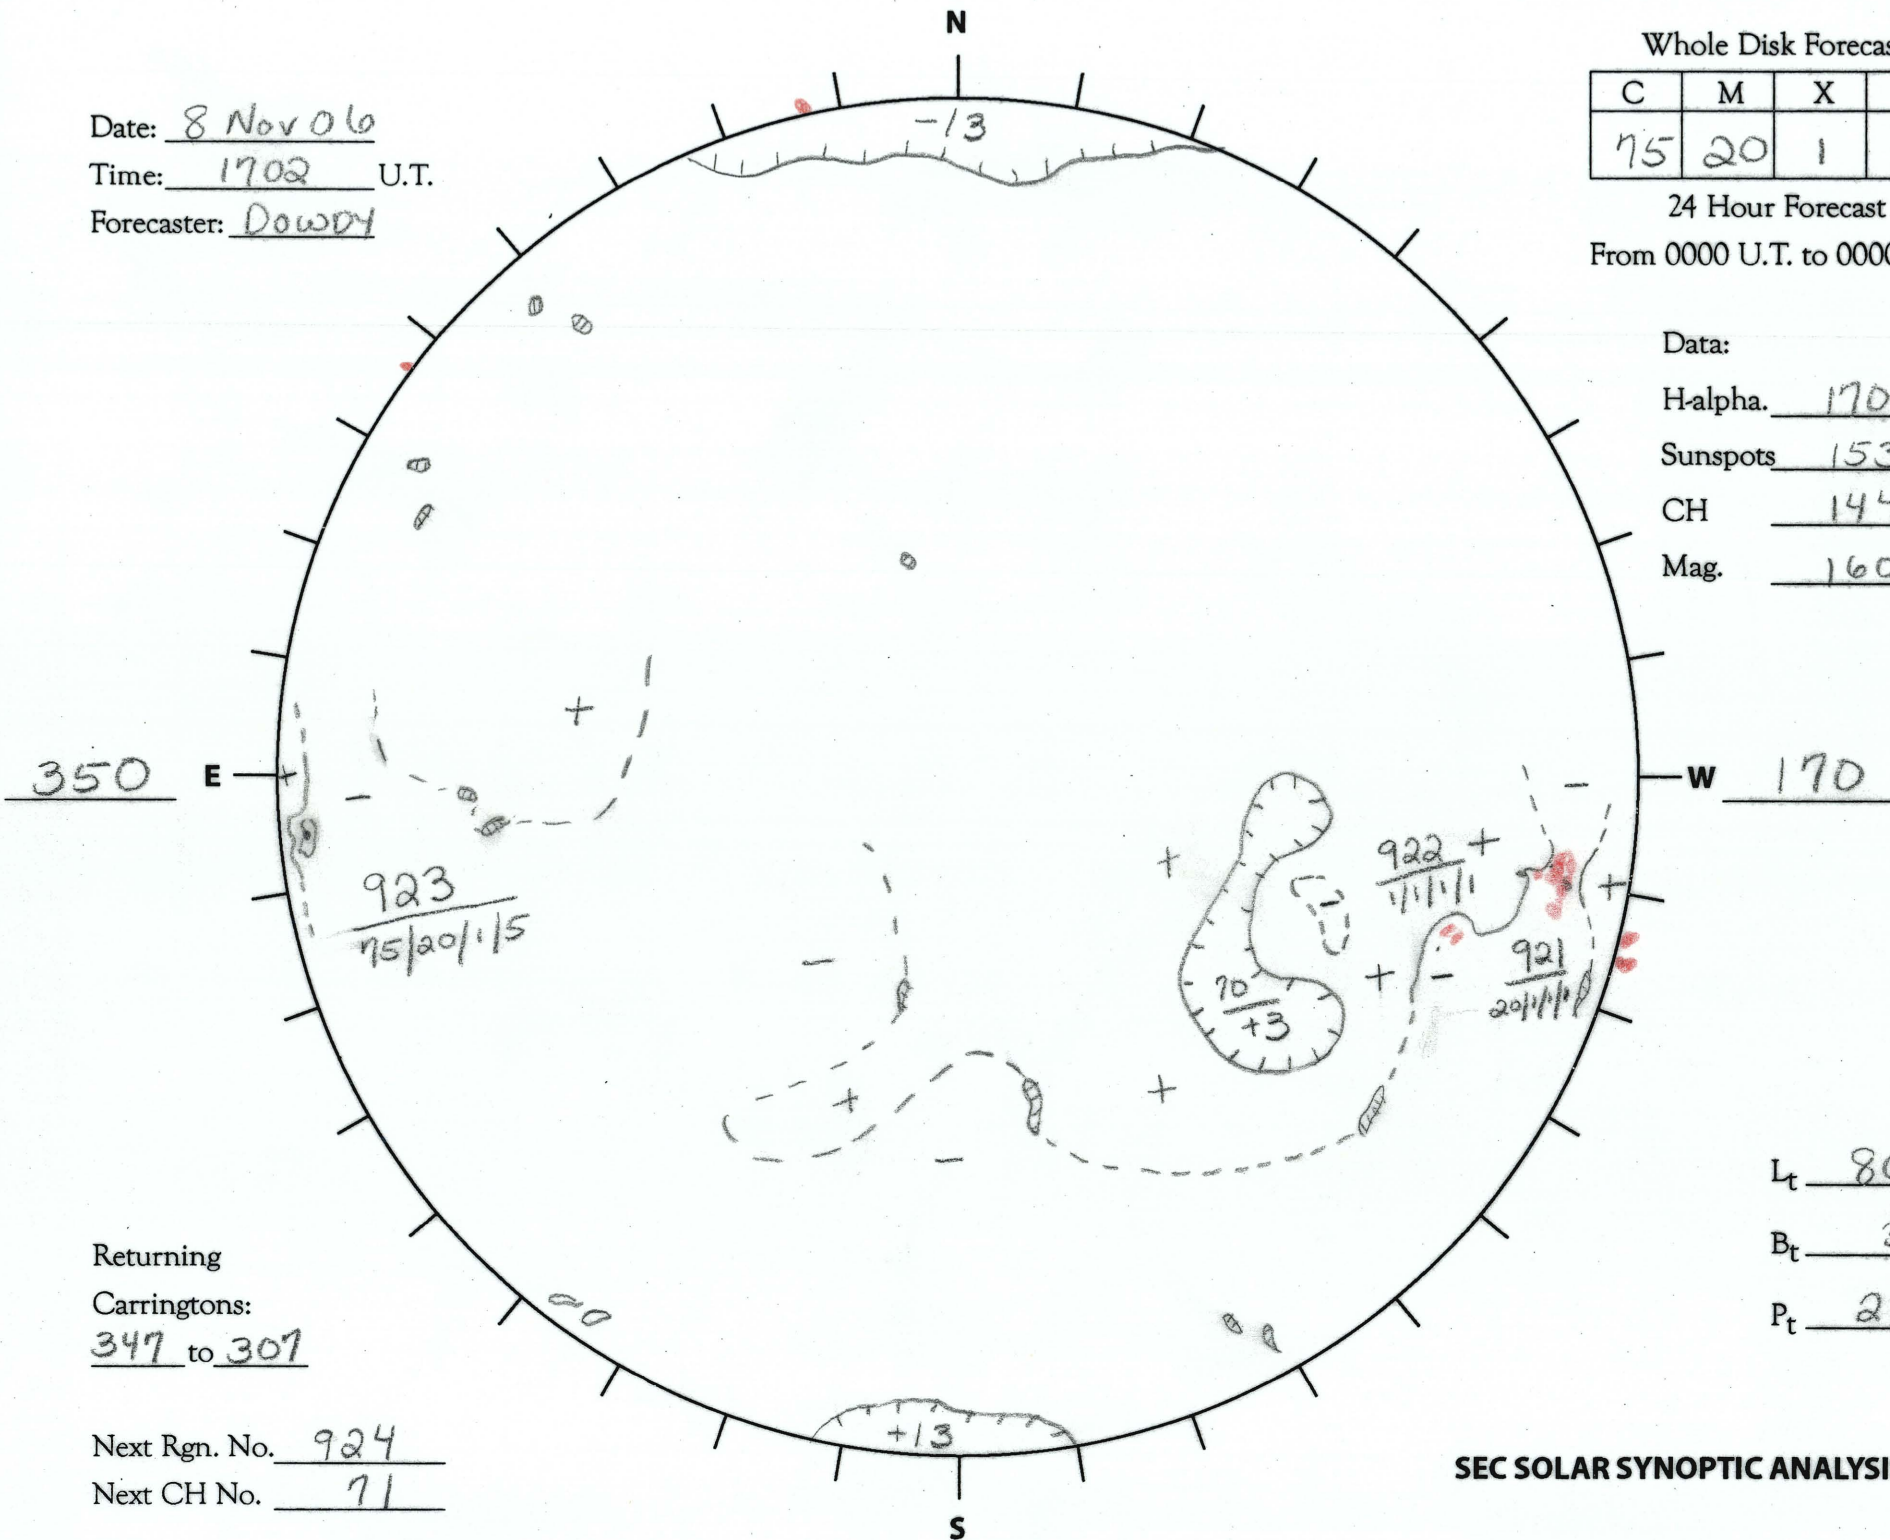

Date: 8 Nov 06
 Time: 1702 U.T.
 Forecaster: Dowdy

Whole Disk Forecast

C	M	X	P
75	20	1	5

24 Hour Forecast
 From 0000 U.T. to 0000 U.T.

Data:
 H-alpha. 1702 U.T.
 Sunspots 1539 U.T.
 CH 1448 U.T.
 Mag. 1604 U.T.

Returning
 Carringtons:
347 to 307

Next Rgn. No. 924
 Next CH No. 71

L_t 80.9
 B_t 3.5
 P_t 23.0