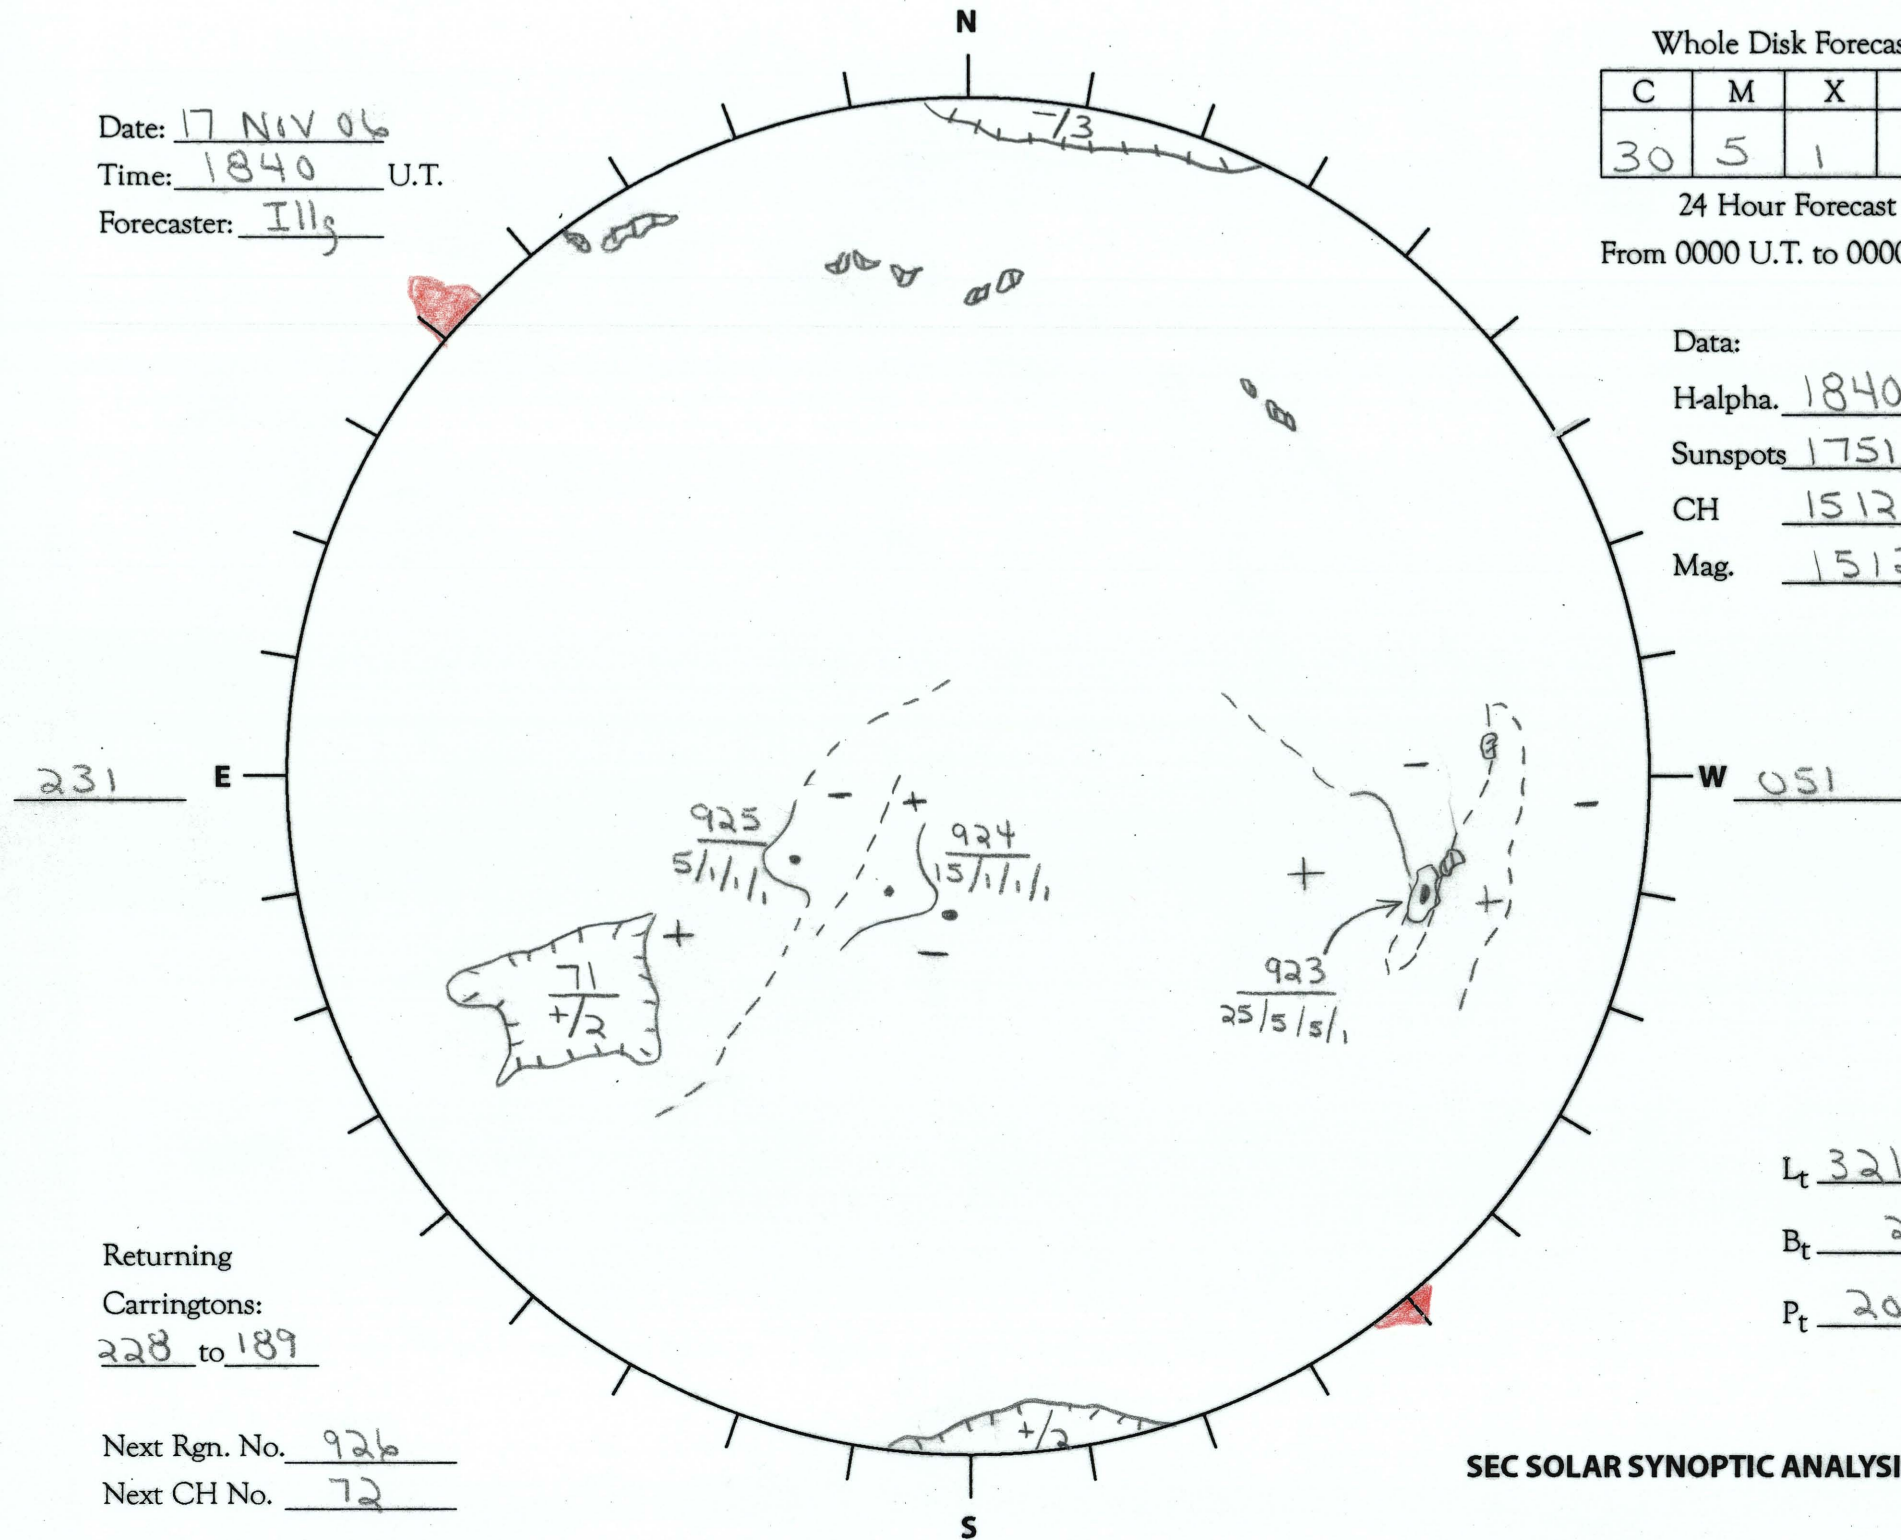

Date: 17 NOV 06  
 Time: 1840 U.T.  
 Forecaster: Illg

Whole Disk Forecast

C	M	X	P
30	5	1	1

24 Hour Forecast  
 From 0000 U.T. to 0000 U.T.

Data:

H-alpha. 1840 U.T.

Sunspots 1751 U.T.

CH 1512 U.T.

Mag. 1512 U.T.

Returning  
 Carringtons:  
228 to 189

Next Rgn. No. 926  
 Next CH No. 72

$L_t$  321.4  
 $B_t$  2.5  
 $P_t$  20.7