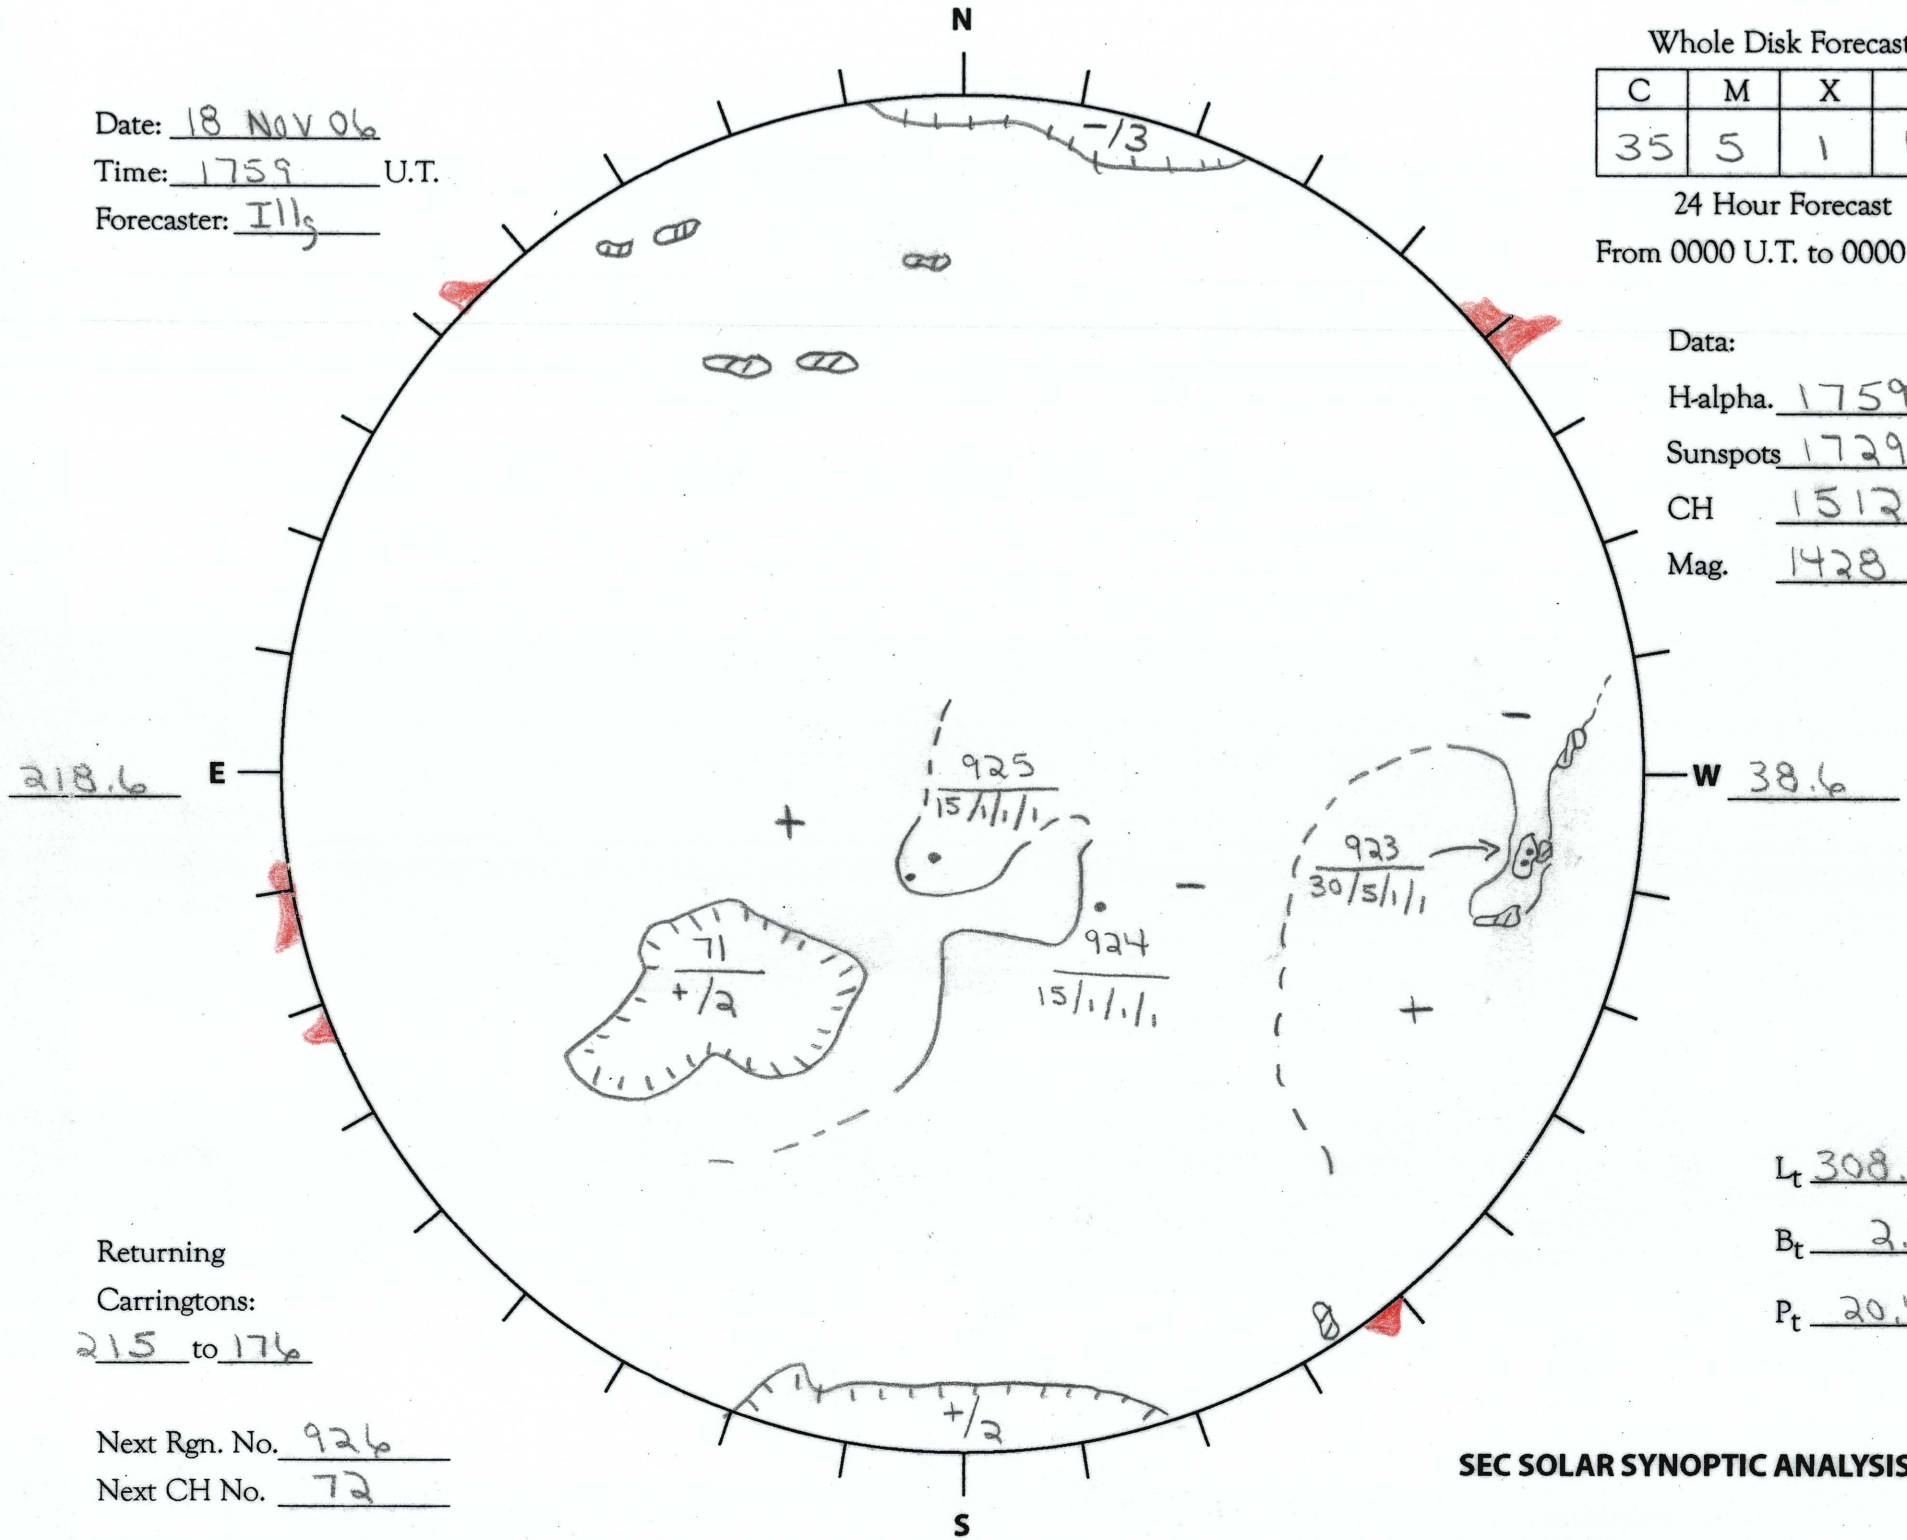

Date: 18 Nov 06
 Time: 1759 U.T.
 Forecaster: Illg

Whole Disk Forecast

C	M	X	P
35	5	1	1

24 Hour Forecast
 From 0000 U.T. to 0000 U.T.

Data:
 H-alpha. 1759 U.T.
 Sunspots 1729 U.T.
 CH 1512 U.T.
 Mag. 1428 U.T.

Returning
 Carringtons:
215 to 176

Next Rgn. No. 926
 Next CH No. 72

L_t 308.6
 B_t 2.4
 P_t 20.4