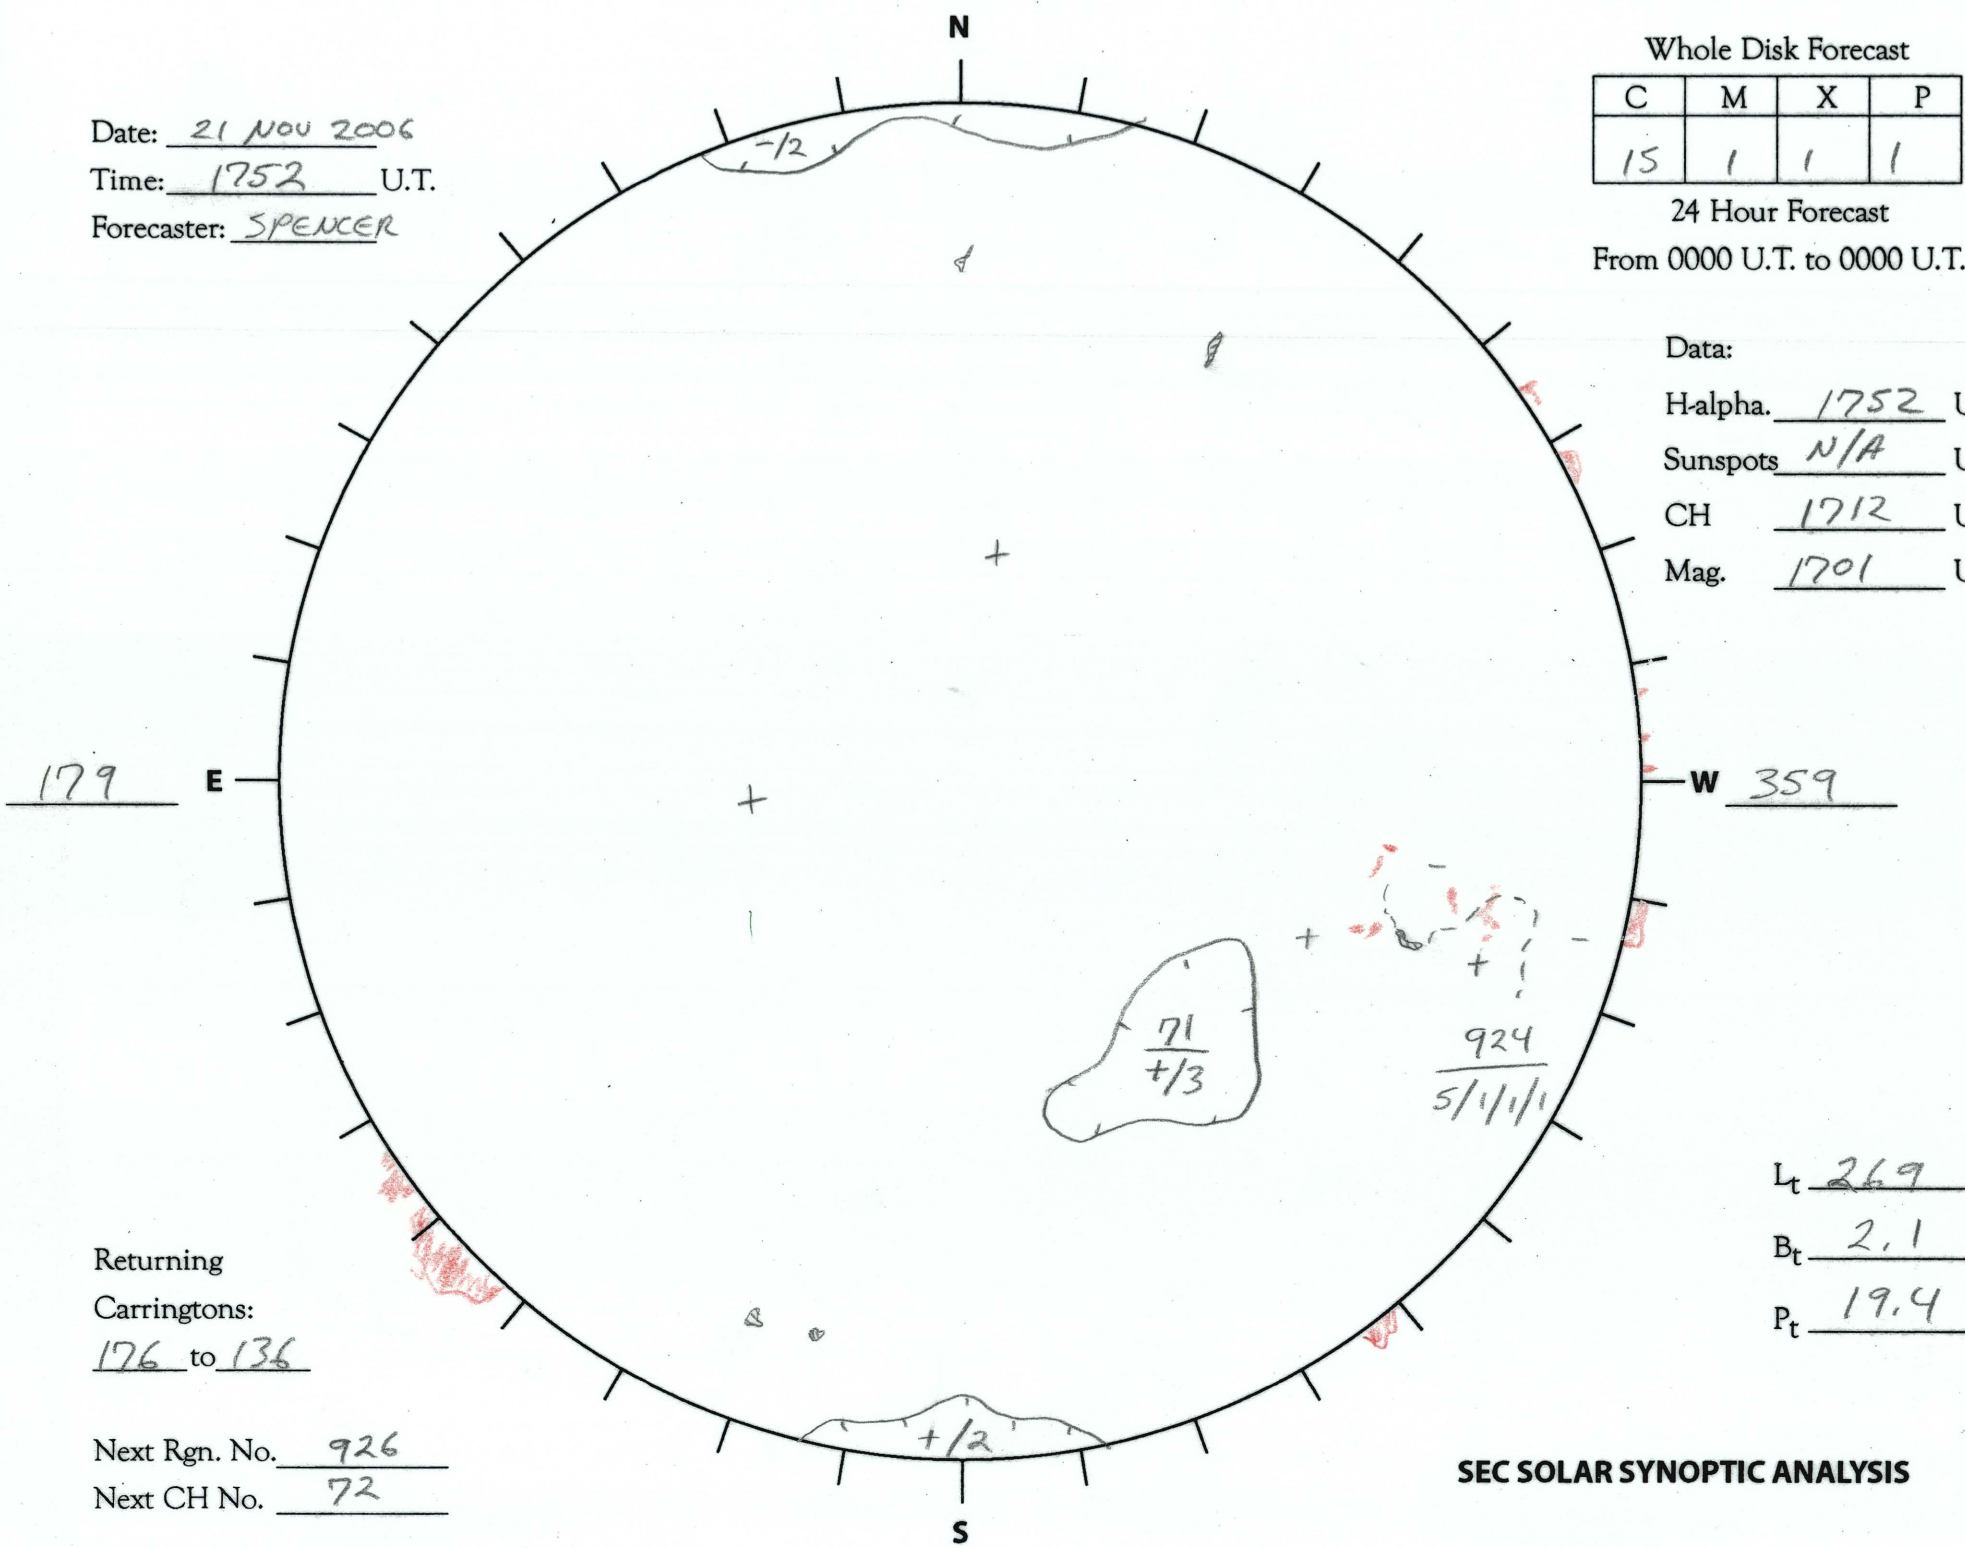

Date: 21 NOV 2006
 Time: 1752 U.T.
 Forecaster: SPENCER

Whole Disk Forecast

C	M	X	P
15	1	1	1

24 Hour Forecast
 From 0000 U.T. to 0000 U.T.

Data:

H-alpha. 1752 U.T.

Sunspots N/A U.T.

CH 1712 U.T.

Mag. 1701 U.T.

179 E

W 359

Returning
 Carringtons:
176 to 136

Next Rgn. No. 926
 Next CH No. 72

L_t 269

B_t 2.1

P_t 19.4