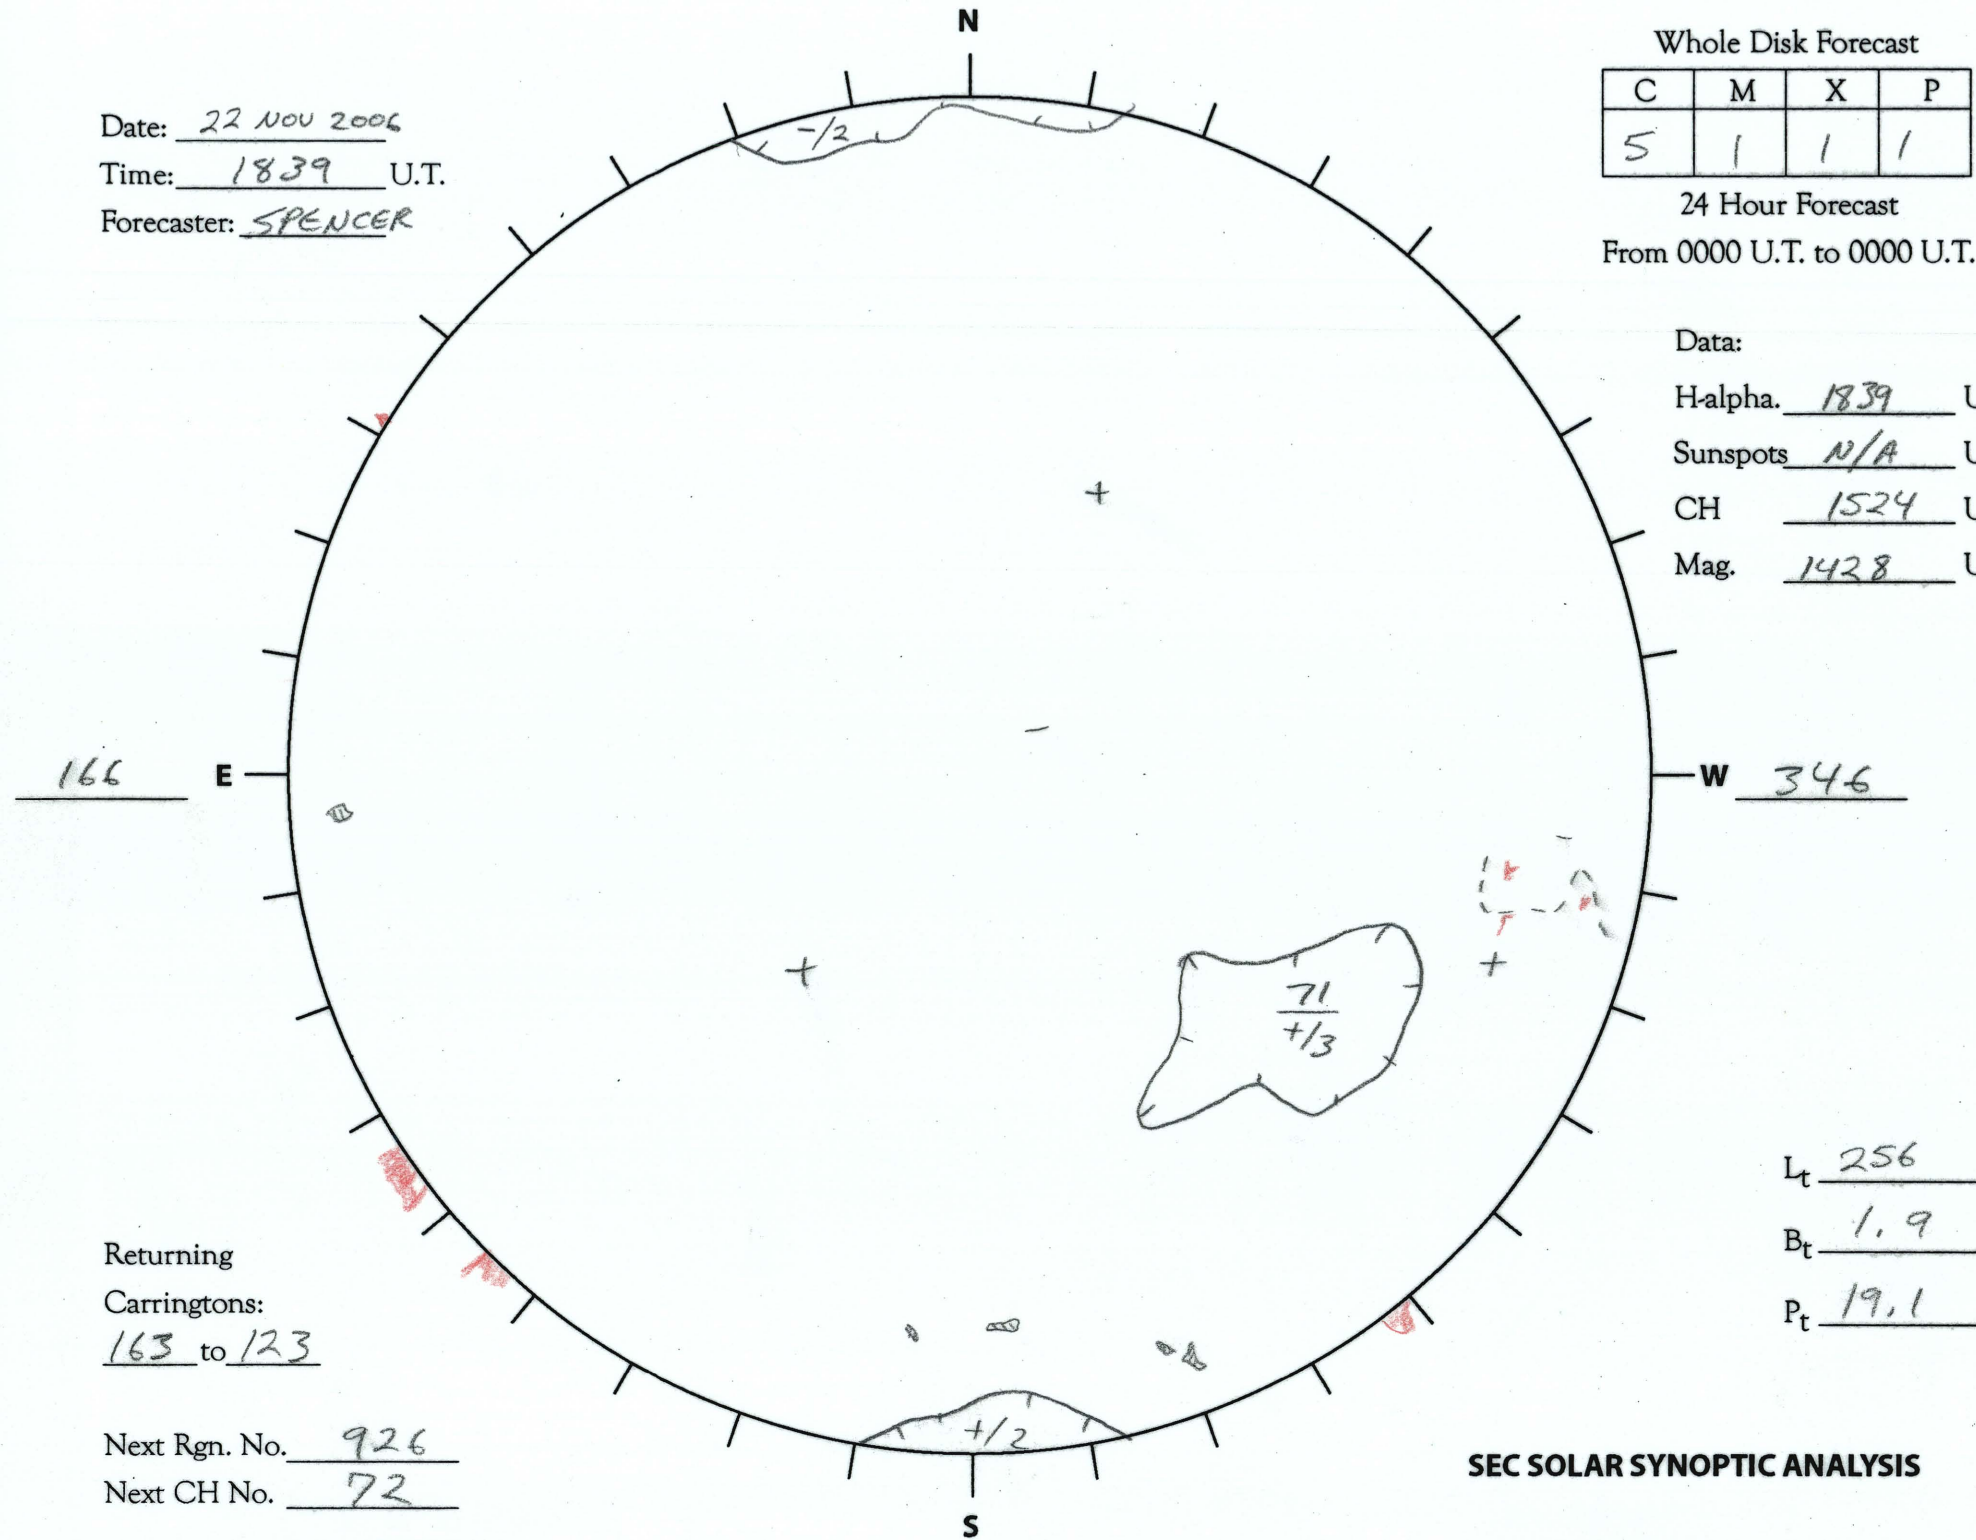

Date: 22 NOV 2006
 Time: 1839 U.T.
 Forecaster: SPENCER

Whole Disk Forecast

C	M	X	P
5	1	1	1

24 Hour Forecast
 From 0000 U.T. to 0000 U.T.

Data:

H-alpha. 1839 U.T.

Sunspots N/A U.T.

CH 1524 U.T.

Mag. 1428 U.T.

Returning
 Carringtons:
163 to 123

Next Rgn. No. 926
 Next CH No. 72

L_t 256
 B_t 1.9
 P_t 19.1