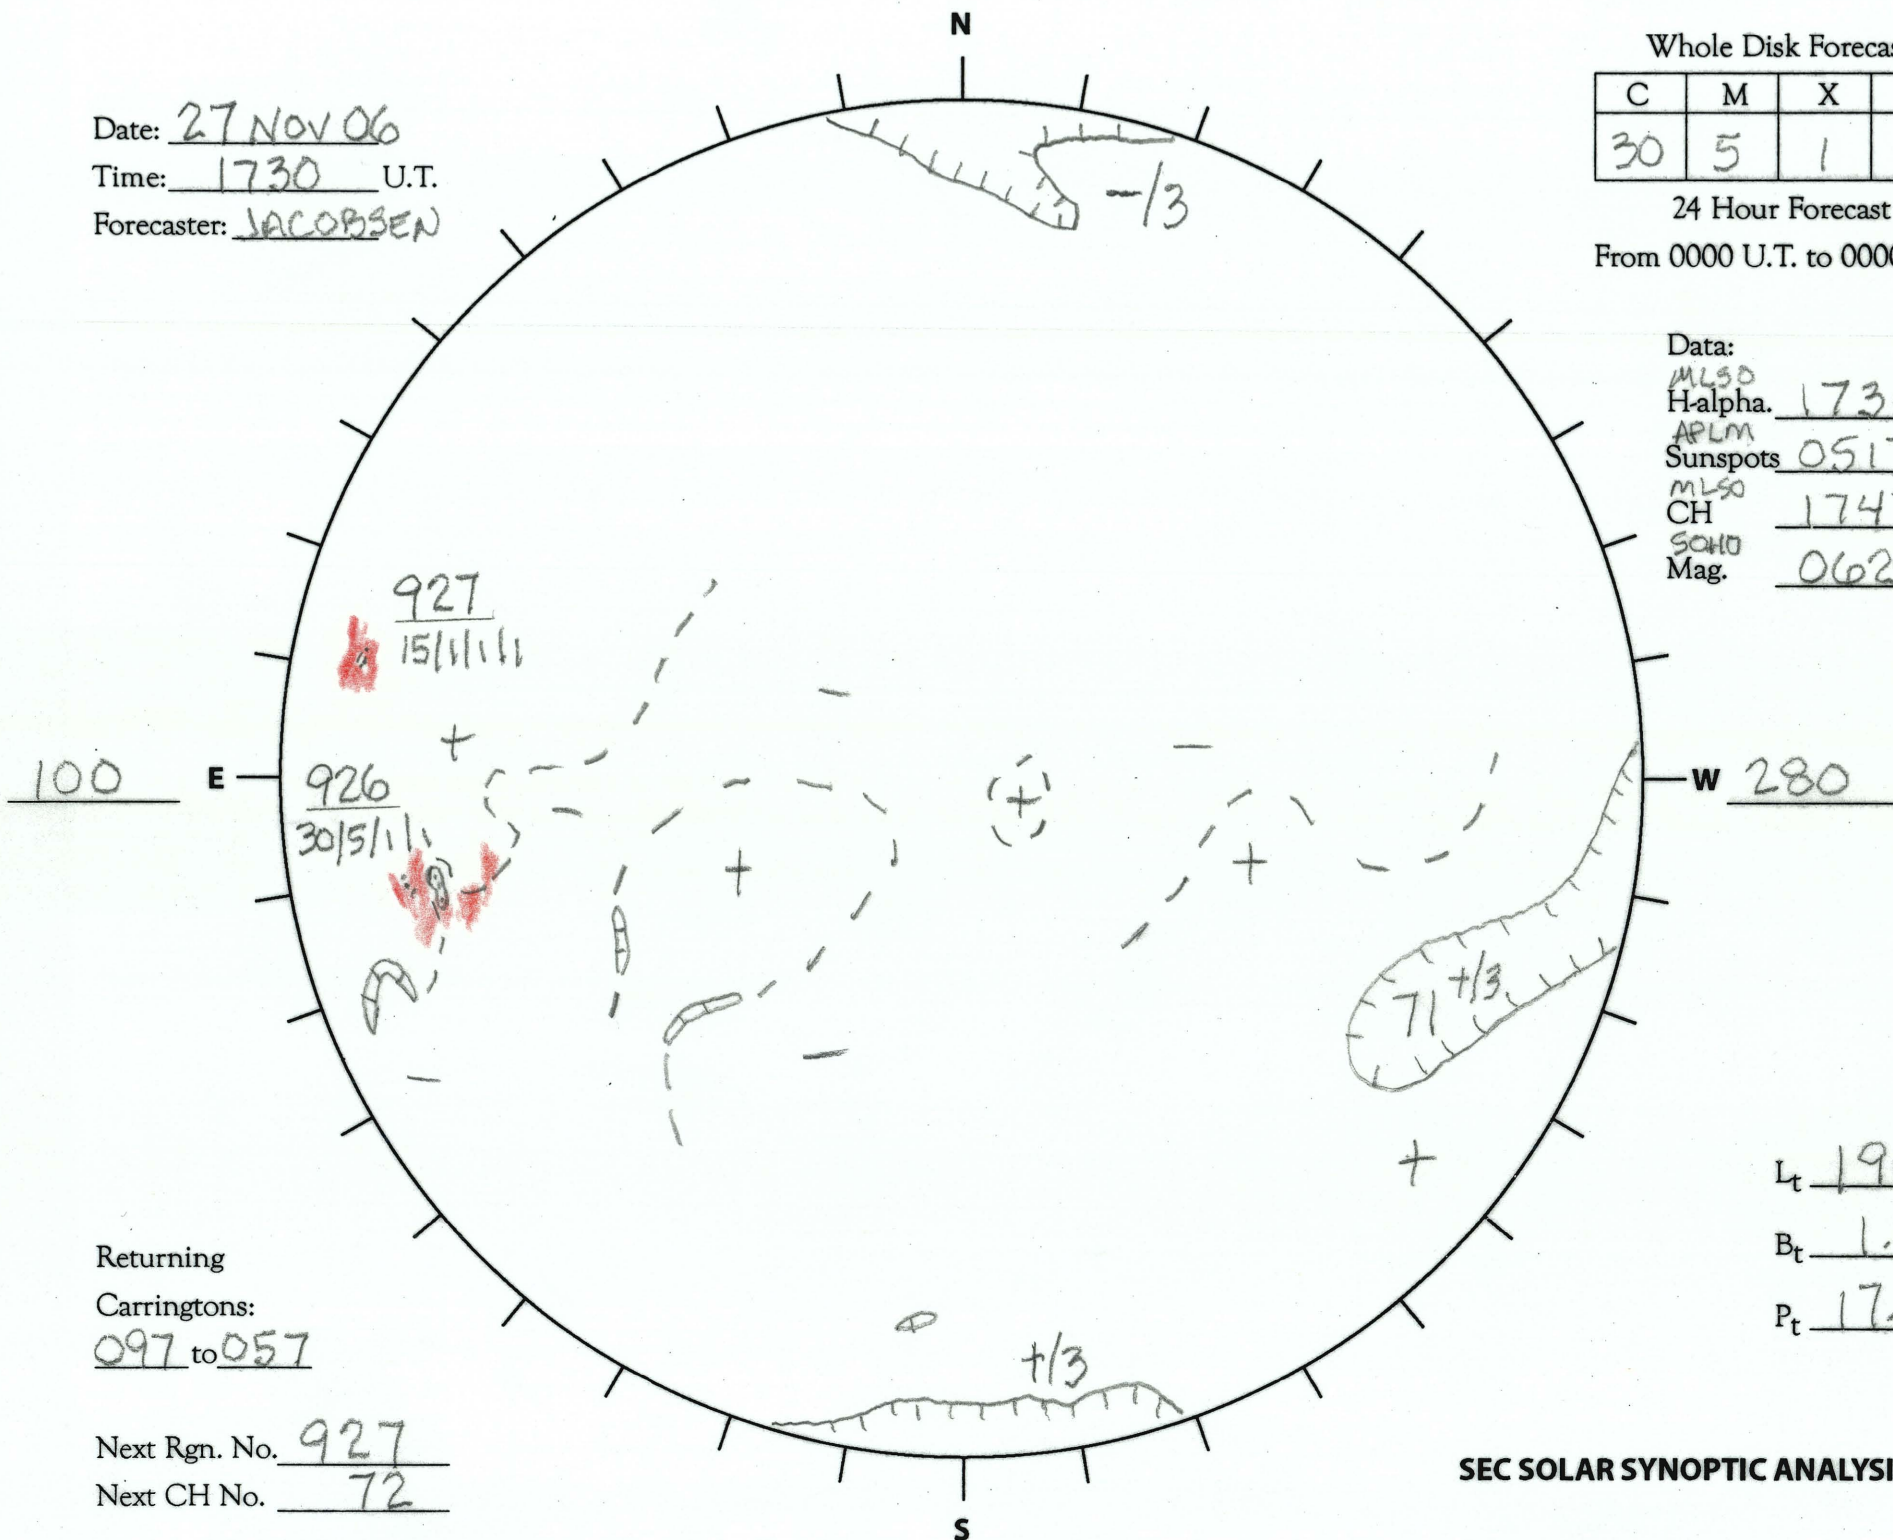

Date: 27 NOV 06
 Time: 1730 U.T.
 Forecaster: JACOBSEN

Whole Disk Forecast

C	M	X	P
30	5	1	1

24 Hour Forecast
 From 0000 U.T. to 0000 U.T.

Data:
 MLSD
 H-alpha. 1730 U.T.
 APLM
 Sunspots 0517 U.T.
 MLSD
 CH 1747 U.T.
 SOHO
 Mag. 0629 U.T.

Returning
 Carringtons:
097 to 057

Next Rgn. No. 927
 Next CH No. 72

L_t 190
 B_t 1.3
 P_t 17.4